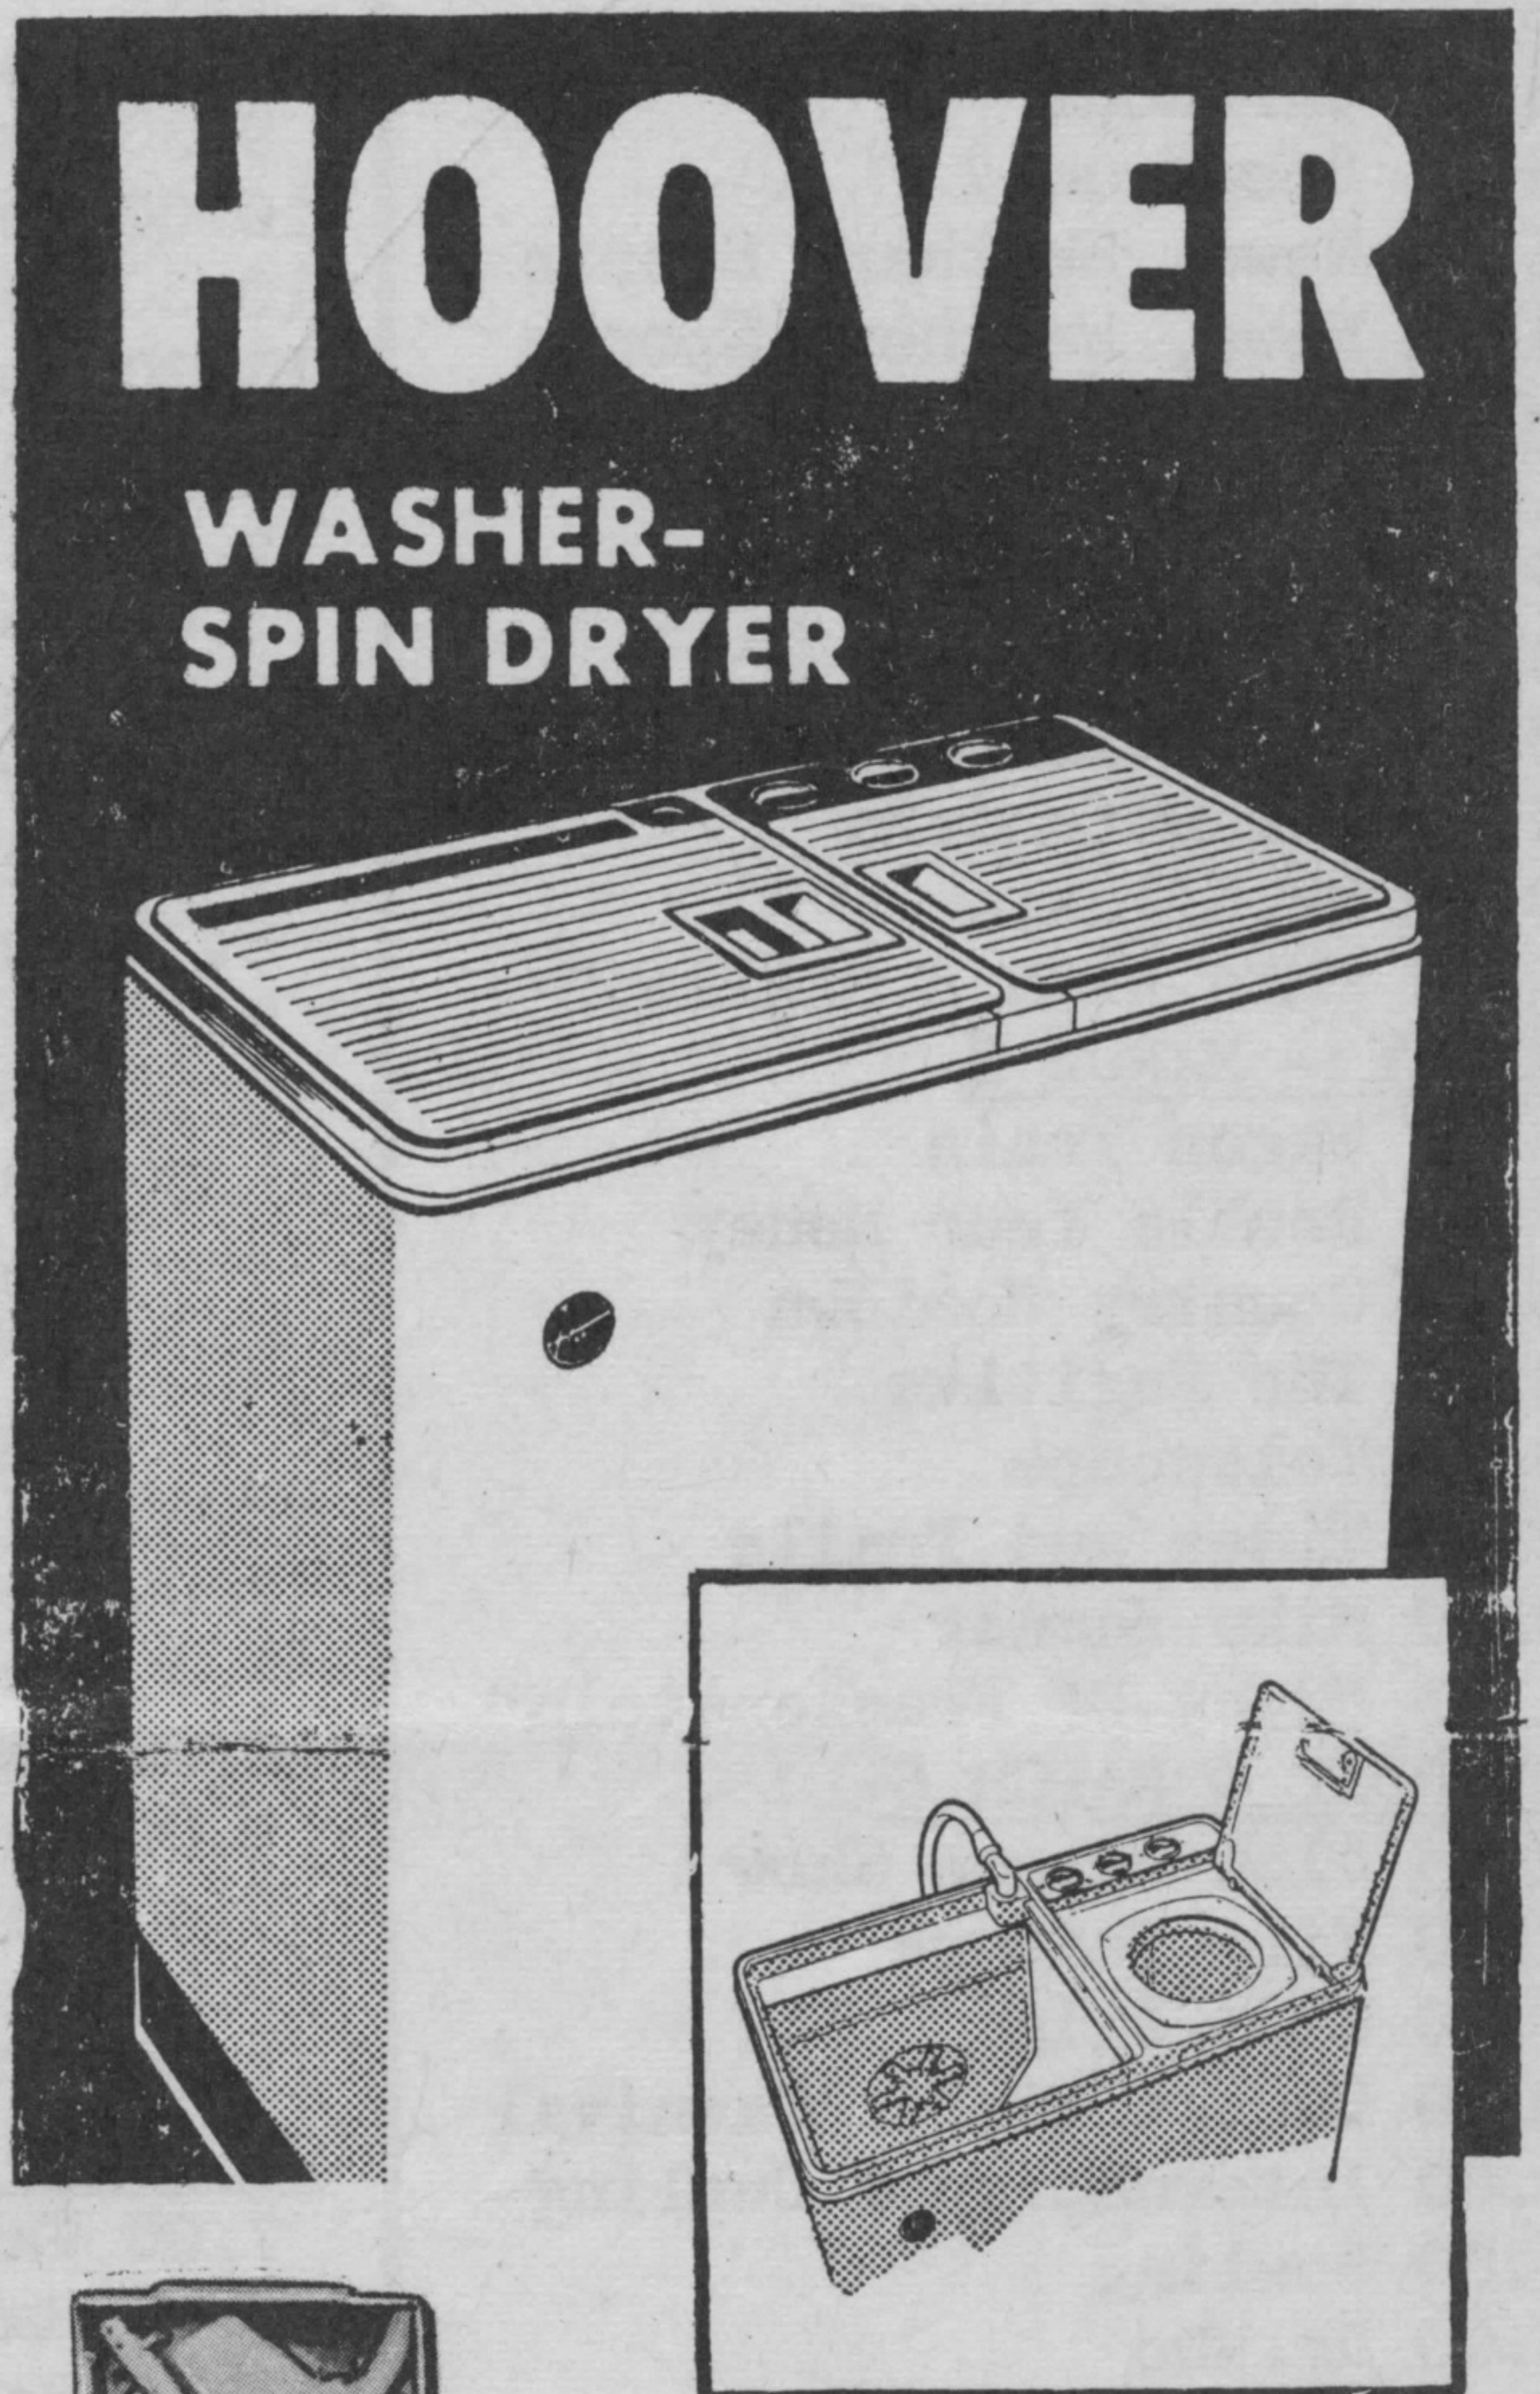

DEMONSTRATION by HOOVER

LOOK AT THESE EXCITING FEATURES

- Compact, only 29½ x 16½ x 31". Ideal for small homes.
- Efficient. Uses less than 9 gallons of water. Has Sud Saver too!
- Fast. Washes and spin dries 6 lbs. in 8 minutes.
- Top quality. Two motors, no transmissions & fewer working parts. Stainless steel tub!
- Portable. Moves easily on easy rolling casters.
- Safe. No wringers. No agitator. Spin dryer shuts off when lid raised.
- Amazing. You have to see it in action to believe it!

On Saturday the Hoover representative will be at SPADONI'S to demonstrate the most revolutionary change in washing machines since the automatic washer was introduced. You must see this amazing washer spin-dry machine that's taking the country by storm.

- Washes 24 lbs. of clothes in 30 minutes

Now Hoover, maker of famous floor care appliances, brings you its great new Washer Spin-Dryer which washes clothes so clean and fast. The washer washes 6 lbs. of clothes in 4 minutes, smaller loads in a shorter time. You can transfer the first load to the spindryer and put the next load in the washer. The two units operate simultaneously to wash and spin-dry 24 pounds of clothes in 30 minutes, and the Hoover needs no installation, is only 29½" wide by 16½" deep by 31" high. Put it anywhere!

Introductory Price .....

$199.95

DROP IN AND WATCH THE DEMONSTRATION