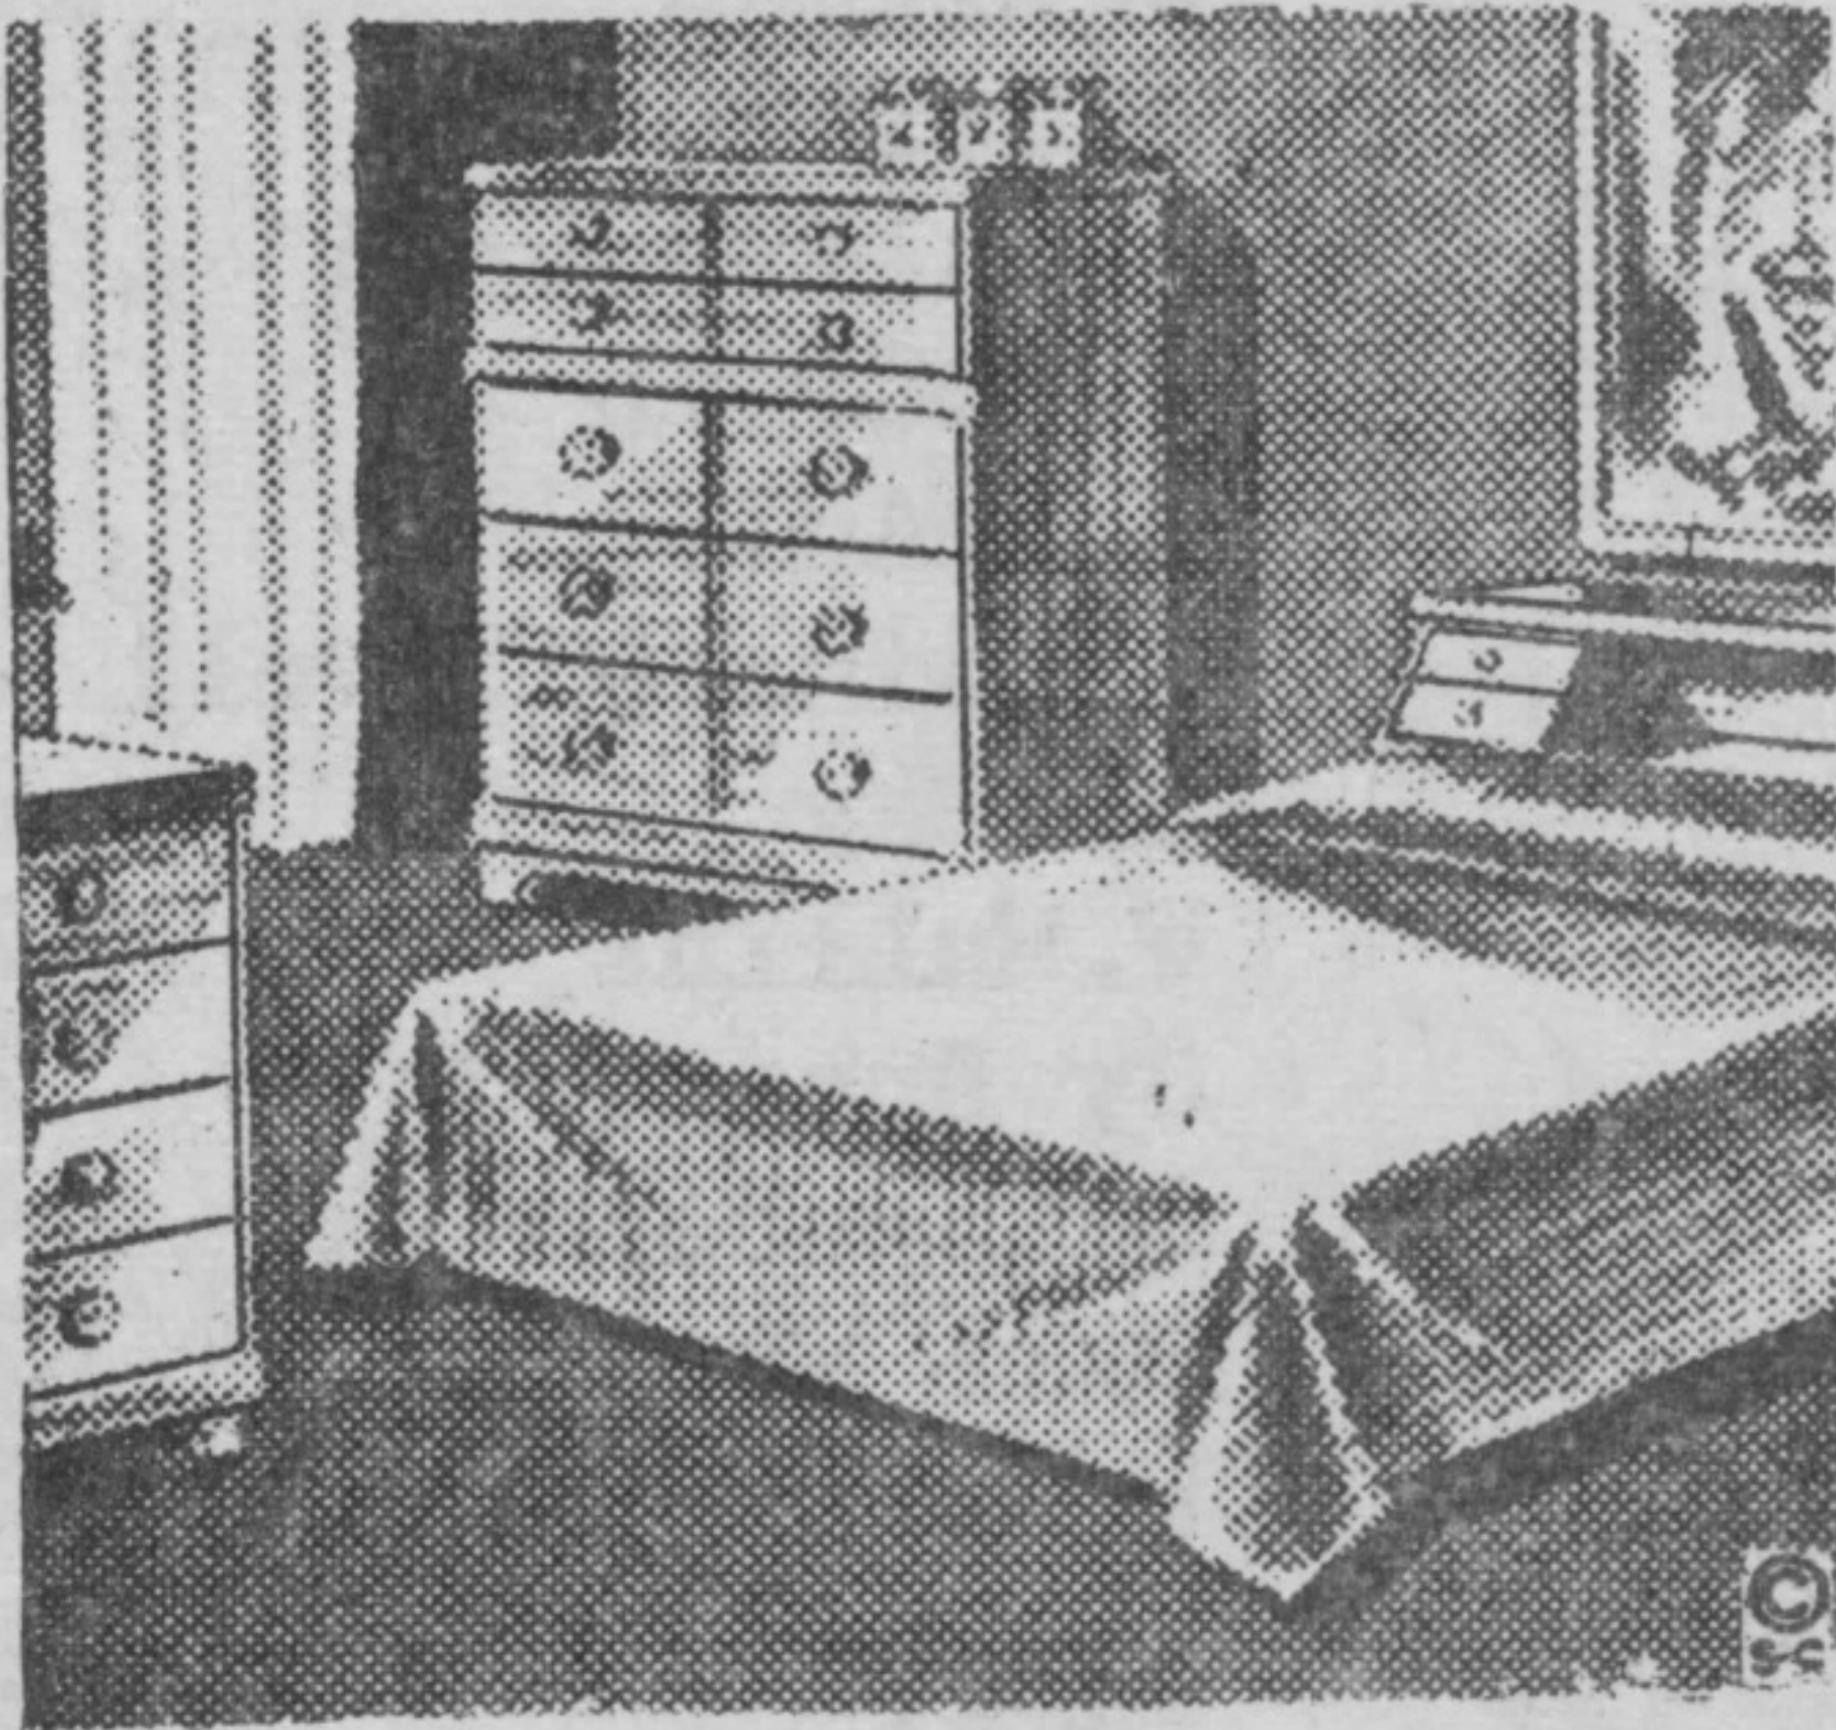

New Comfort Plus Added Charm

at LOW Money-Saving Prices!

3-PIECE BEDROOM SUITE

Consists of triple dresser with mirror - 4 drawer chest and book-case bed. COLOR - SCANDIA Complete with \$39.95 spring-filled mattress and box spring.
Reg. \$239.40