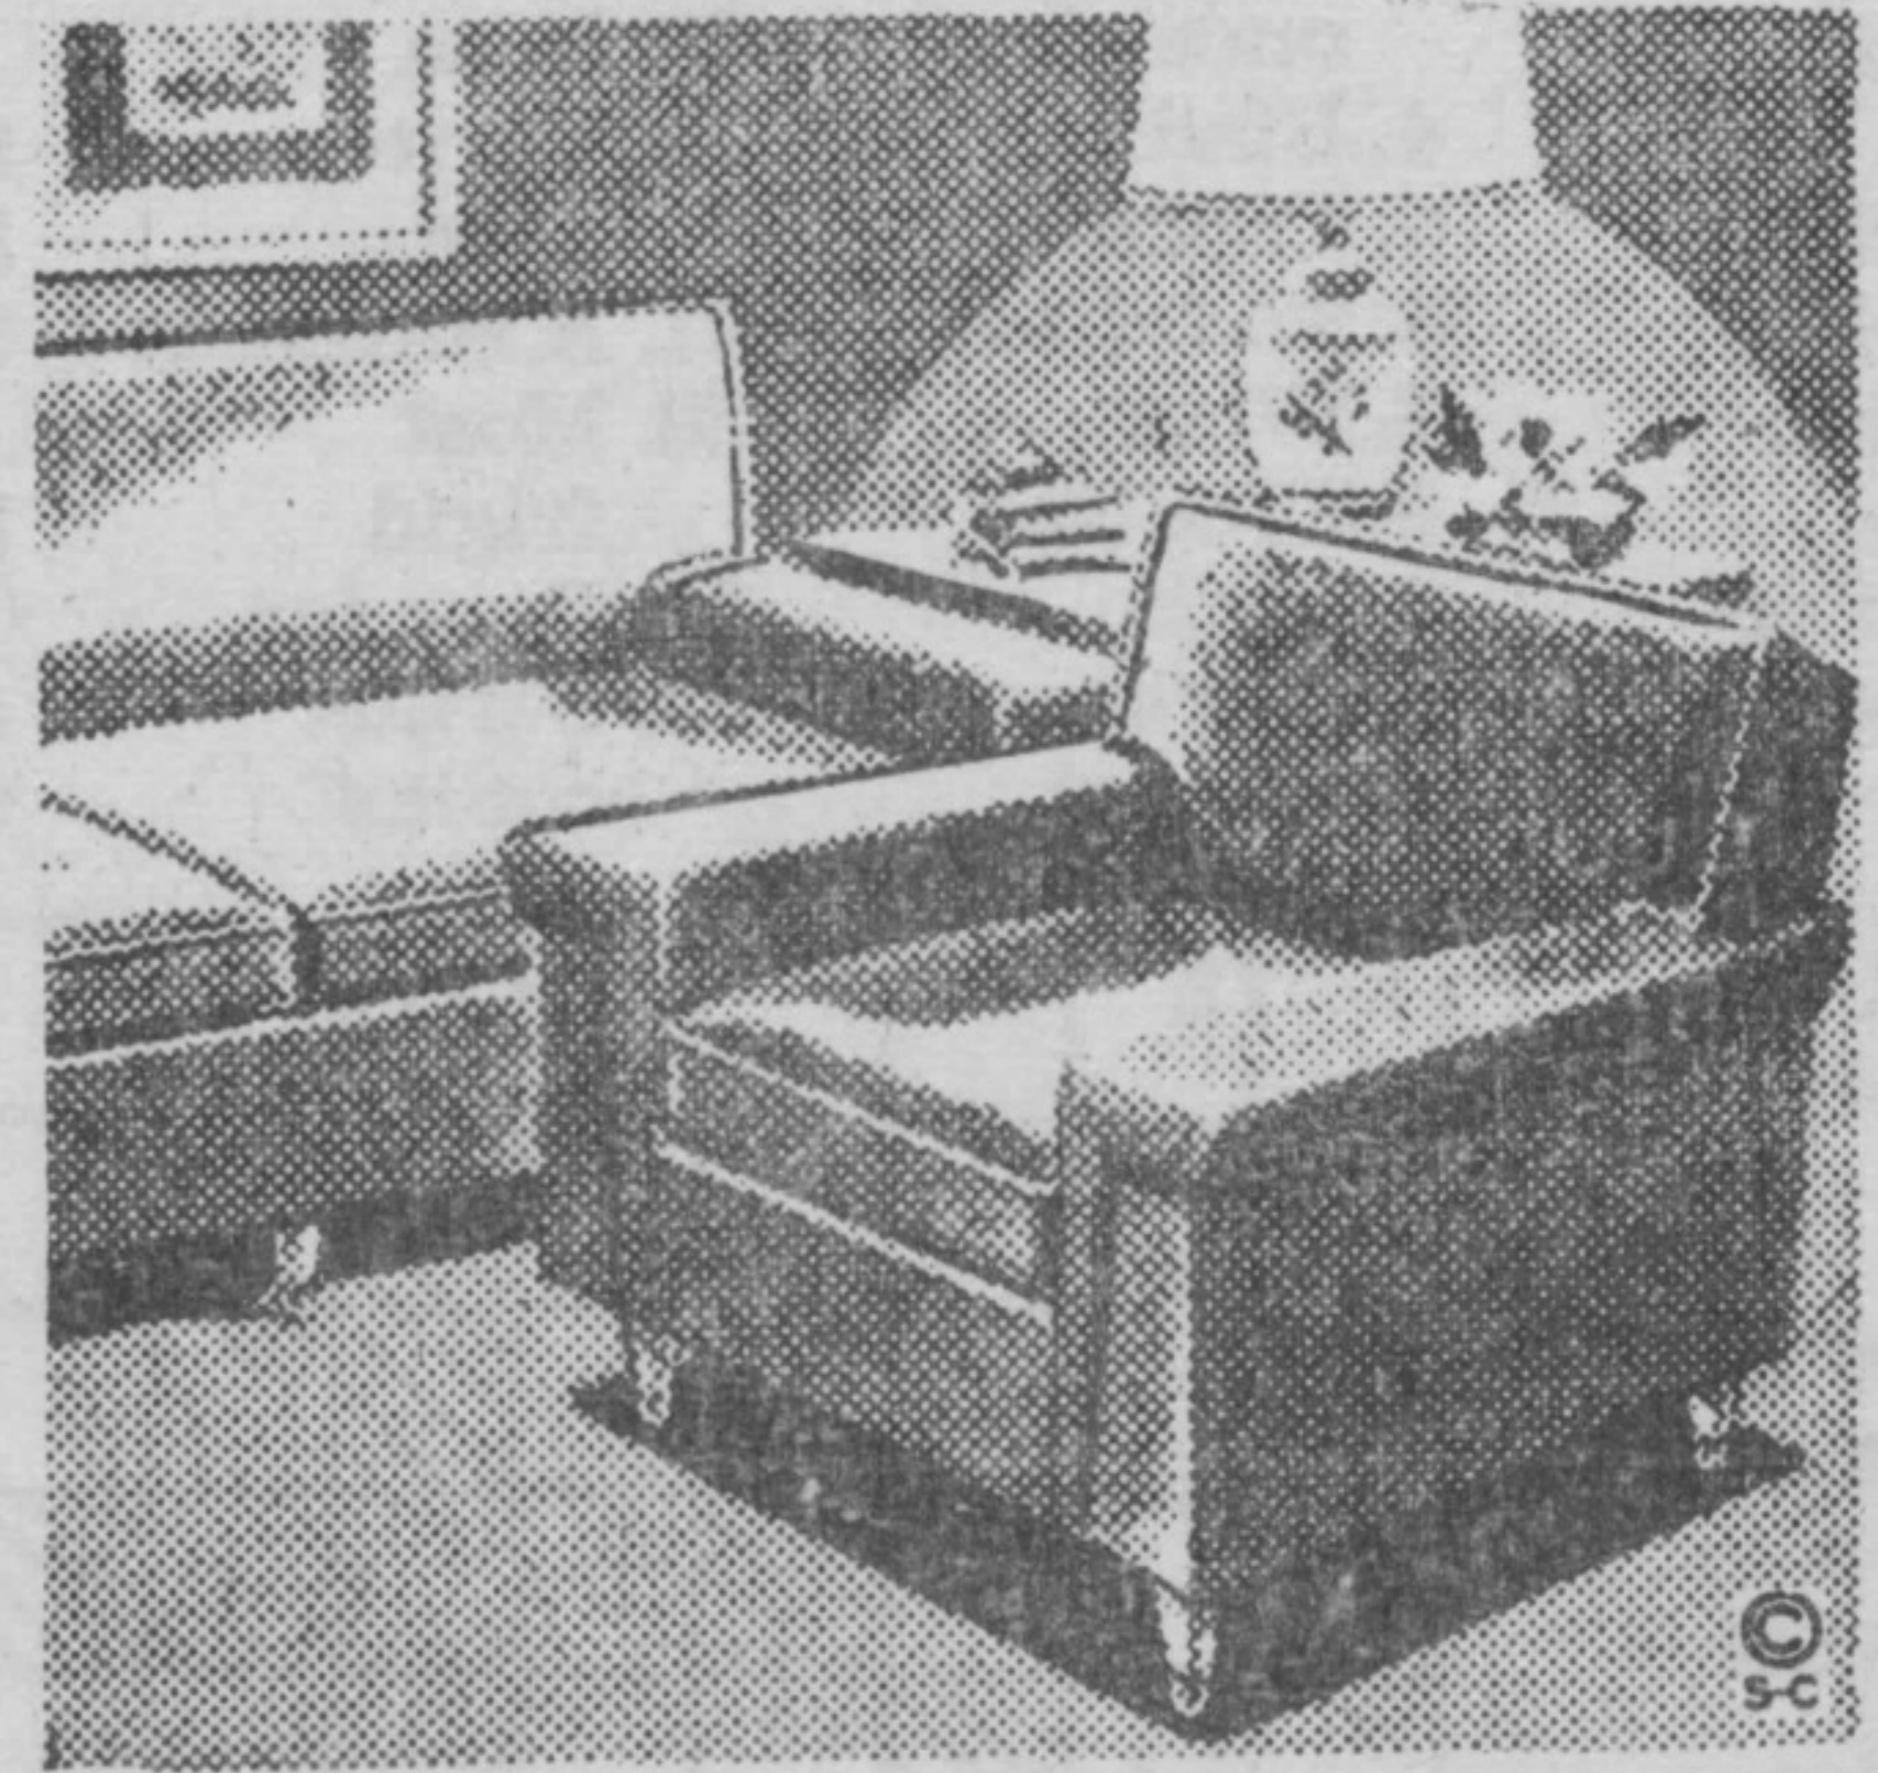

New Comfort Plus Added Charm

at LOW Money-Saving Prices!

3-PIECE BEDROOM SUITE

Consists of triple dresser with mirror - 4 drawer chest and book-case bed. COLOR - SCANDIA Complete with \$39.95 spring-filled mattress and box spring.
Reg. \$239.40

SPECIAL - - **\$199.**

2-PIECE LIVING ROOM SUITE

Sofa-bed and chair in raisin colored nylon. Truly a real buy at this special price.

Regular \$189.50

SPECIAL - - **\$149.50**

Choose Now

We have a selection of very good second-hand refrigerators in stock. Excellent for your cottage ..