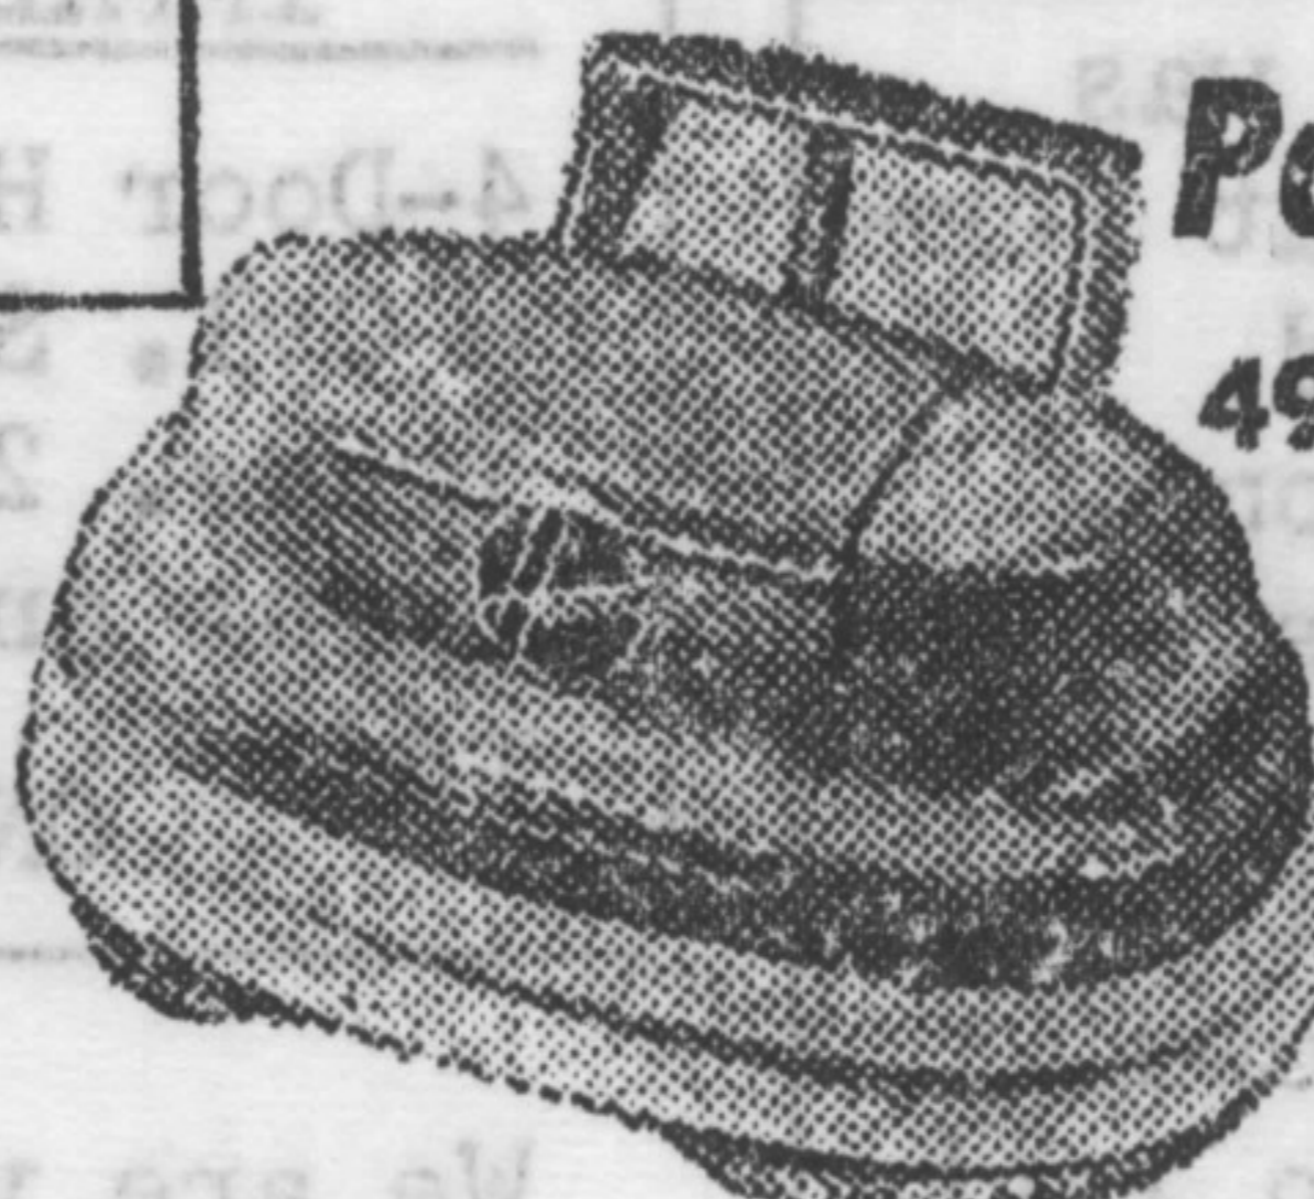

Hoover 2 Brush POLISHER

49.95 Value

Complete With Felt Pads

34.95