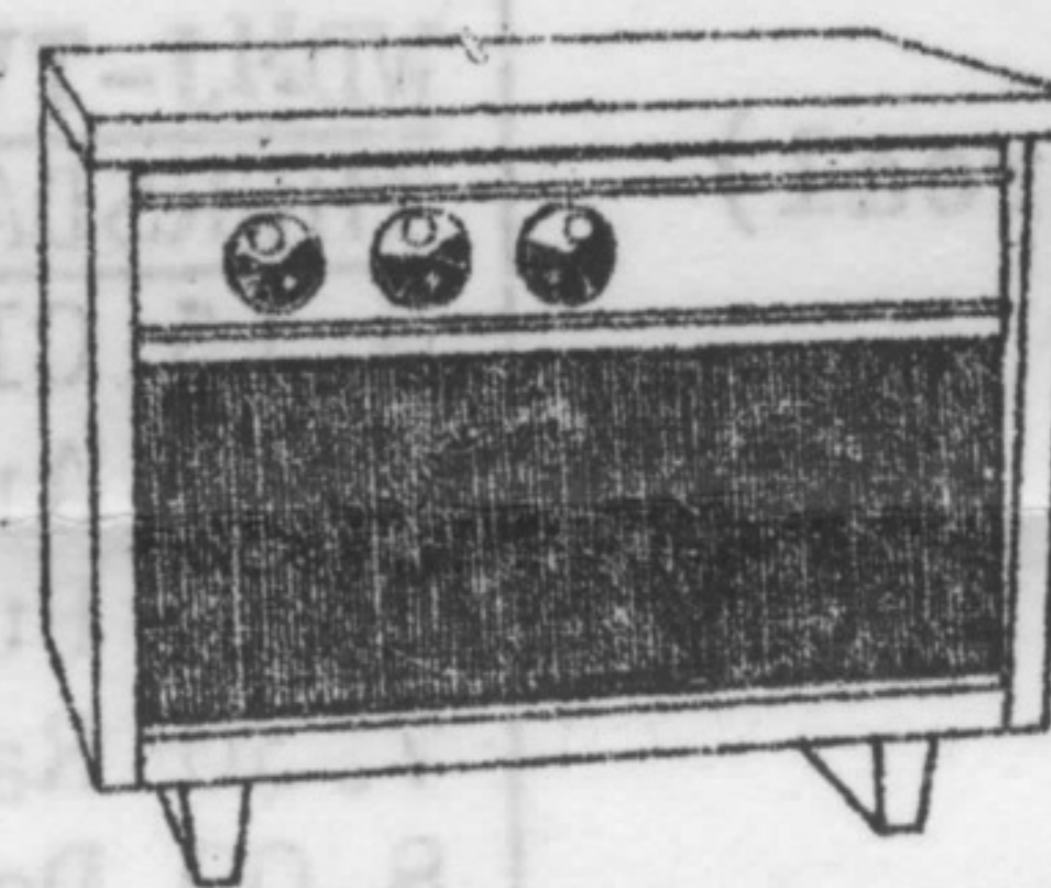

LISTEN

to the ultimate in sound reproduction.....

SYLVANIA stereo

SYLVANIA STEREO
HIGH FIDELITY
MODEL 4704

with sensitive
AM tuner

High Fidelity

SEE IT & HEAR IT

4-SPEED AUTOMATIC PHONOGRAPH

FEATURES: DUAL NEEDLE
STEREO CARTRIDGE WITH
DIAMOND STYLUS FOR STEREO
AND MICRO-GROOVE RECORDS.

SAPPHIRE TIPPED STYLUS FOR
STANDARD 78's. FULLY
AUTOMATIC, 4-SPEED RECORD
CHANGER. 3 BALANCED, FULL-
RANGE HIGH FIDELITY SPEAK-
ERS RESPONDING THROUGH
30 to 20,000 CYCLES.
POWERFUL AM TUNER FOR FINE
RECEPTION. EQUIPPED FOR
USE WITH SCO6 STEREO
AUXILIARY UNIT.

FASHION FINISHED IN WALNUT
AND FRUITWOOD VENEER.

TWO UNITS
12 TUBES

5 SPEAKERS
Plays Standard and
Stereo records.

the Sylvania SCO6 auxiliary
Stereo unit. Combine the 4704
with the Stereo auxiliary unit
to play the latest Stereo
records and enjoy the richest
experience in listening pleas-
ure yet provided. The SCO6
contains a 10 watt amplifier
and balanced speakers for
crisp High Fidelity reproduc-
tion.

REGULAR PRICE \$509.00 for the two units

OUR PRICE..... \$389.00

Slave unit for Stereo reproduction is included
in this price.

TERMS - 10% down --balance up to 24 months. Trade-ins accepted.

Your franchised SYLVANIA-LEONARD Dealer