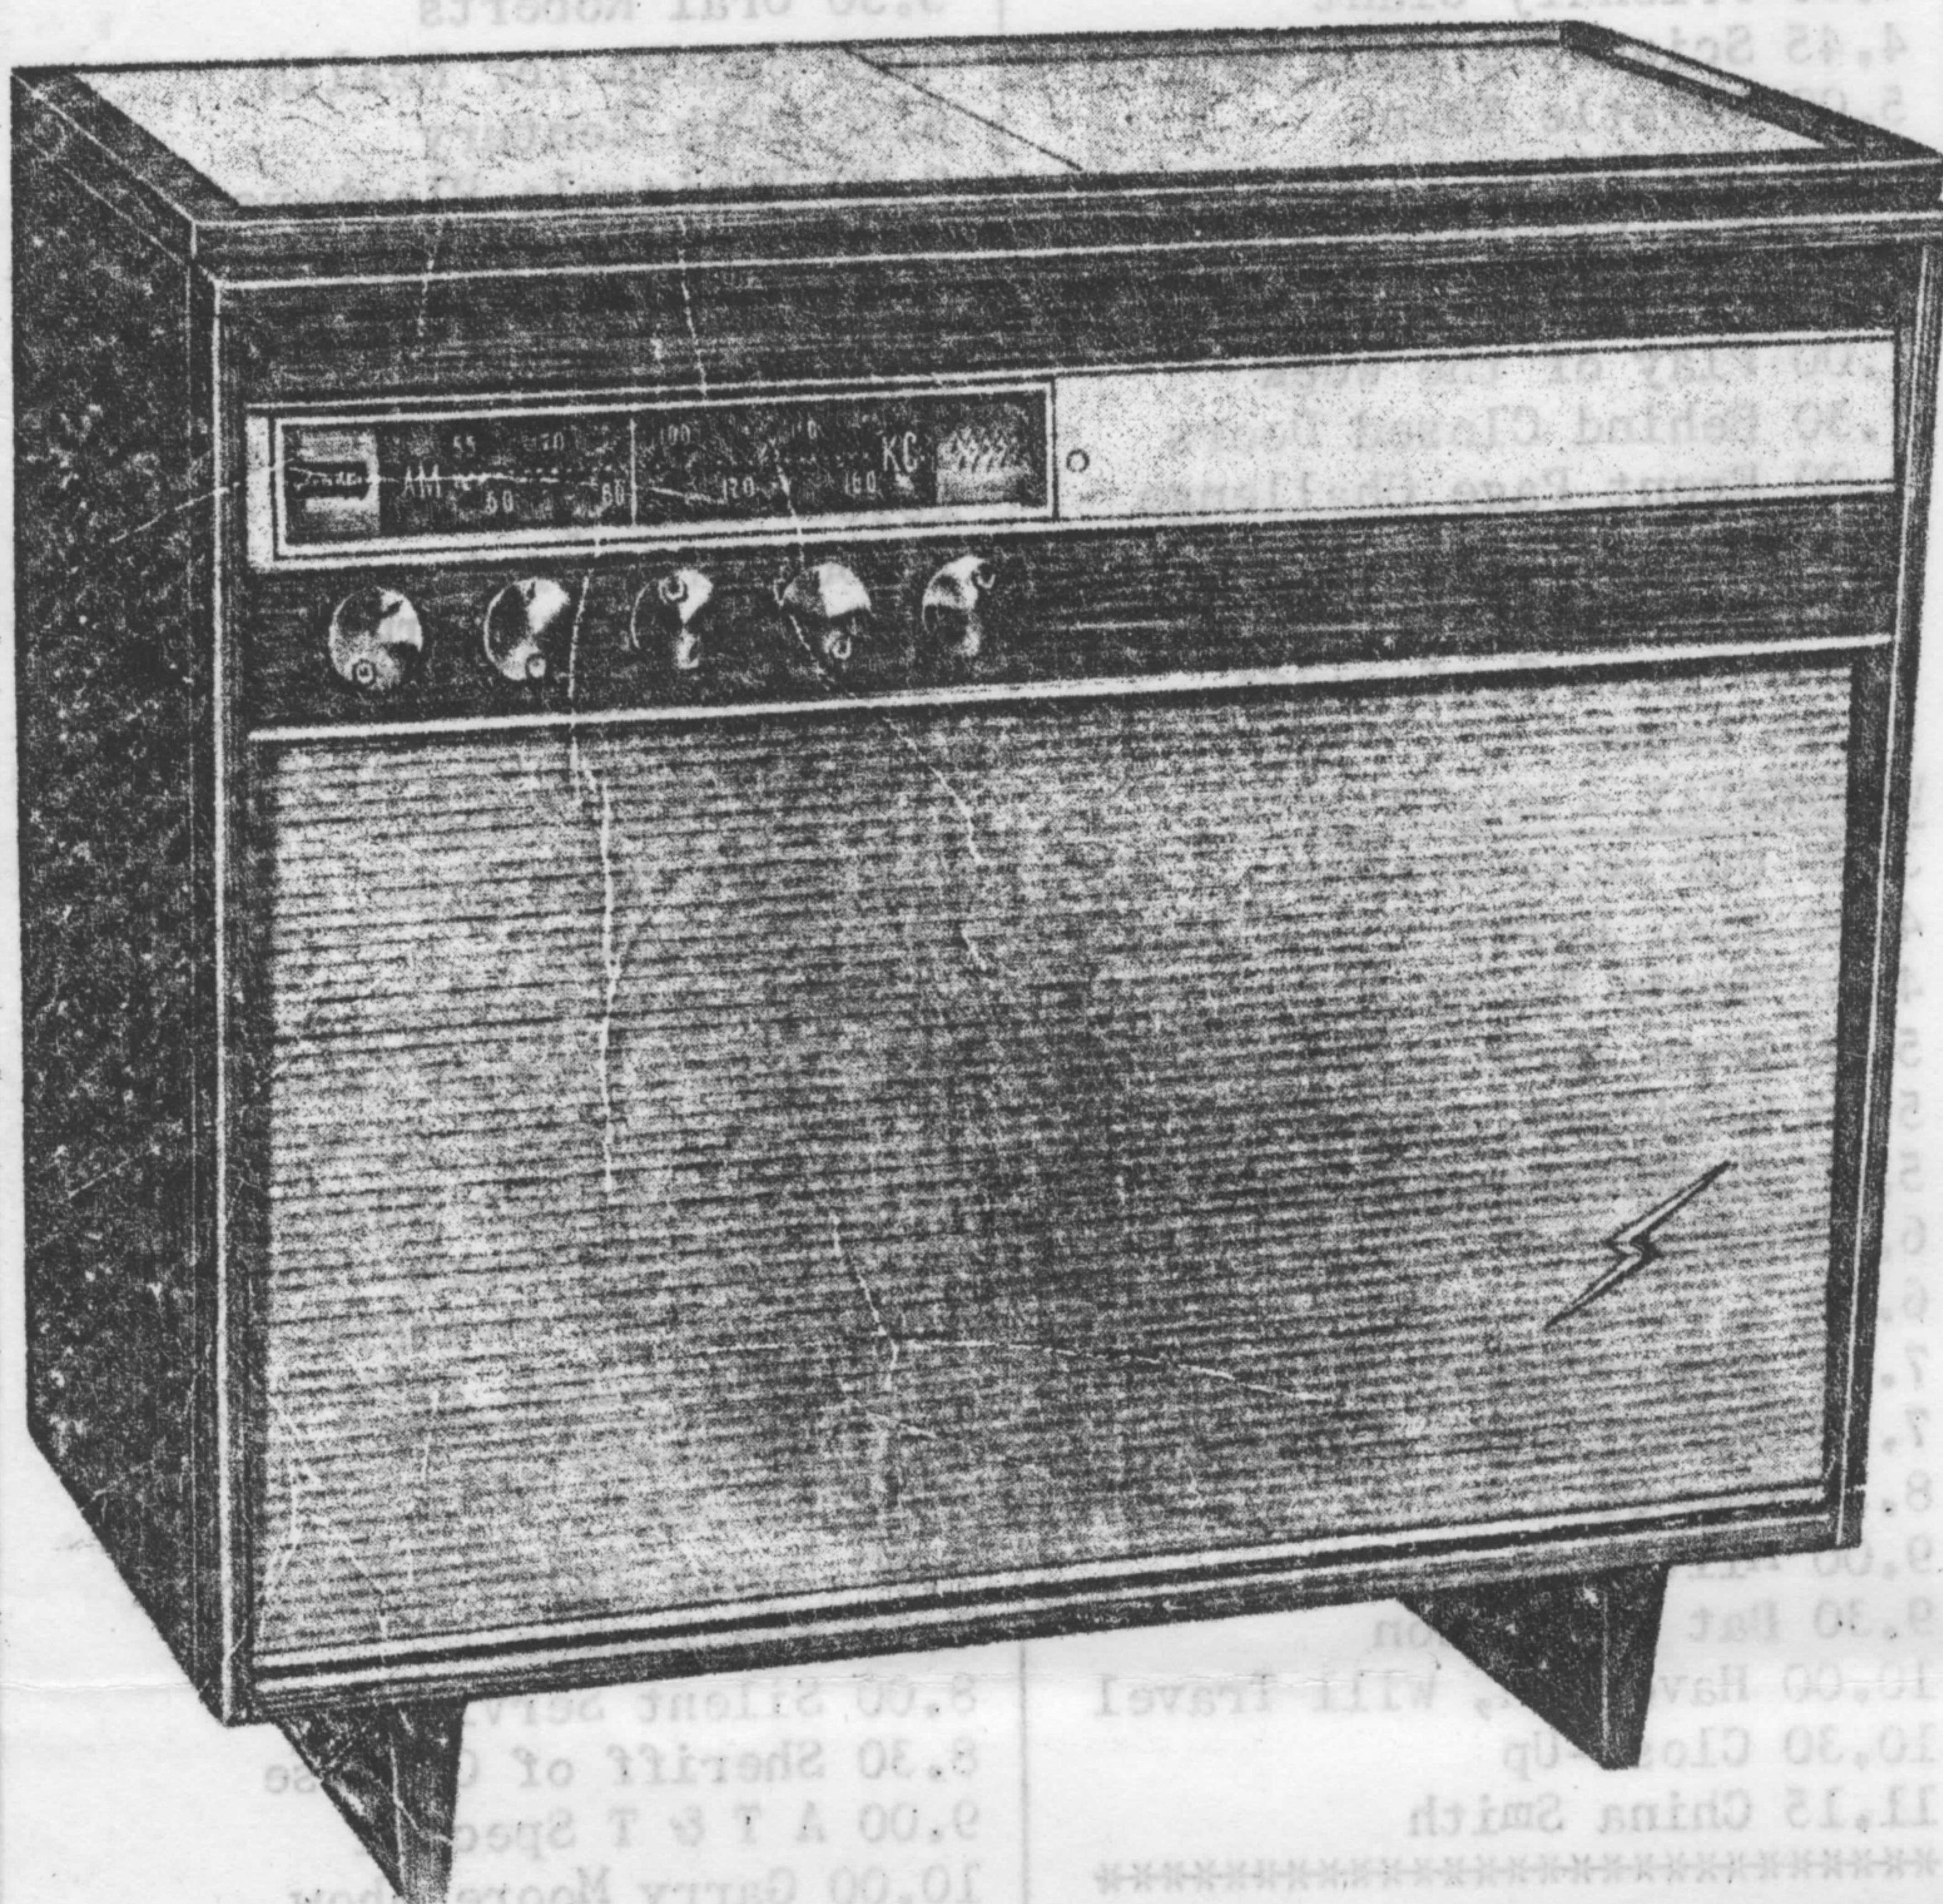

LISTEN

to the ultimate in sound reproduction.....

SYLVANIA stereo

SYLVANIA STEREO
HIGH FIDELITY
MODEL 4704

with sensitive
AM tuner

High Fidelity

SEE IT & HEAR IT

4-SPEED AUTOMATIC PHONOGRAPH

FEATURES: DUAL NEEDLE
STEREO CARTRIDGE WITH
DIAMOND STYLUS FOR STEREO
AND MICRO-GROOVE RECORDS.

SAPPHIRE TIPPED STYLUS FOR
STANDARD 78's. FULLY
AUTOMATIC, 4-SPEED RECORD
CHANGER. 3 BALANCED, FULL-
RANGE HIGH FIDELITY SPEAK-
ERS RESPONDING THROUGH
30 to 20,000 CYCLES.
POWERFUL AM TUNER FOR FINE
RECEPTION. EQUIPPED FOR
USE WITH SCO6 STEREO
AUXILIARY UNIT.

FASHION FINISHED IN WALNUT
AND FRUITWOOD VENEER.

TWO UNITS
12 TUBES

5 SPEAKERS
Plays Standard and
Stereo records.

the Sylvania SCO6 auxiliary
Stereo unit. Combine the 4704
with the Stereo auxiliary unit
to play the latest Stereo
records and enjoy the richest
experience in listening pleas-
ure yet provided. The SCO6
contains a 10 watt amplifier
and balanced speakers for
crisp High Fidelity reproduc-
tion.

REGULAR PRICE \$509.00 for the two units

OUR PRICE..... \$389.00

Slave unit for Stereo reproduction is included
in this price.

TERMS - 10% down --balance up to 24 months. Trade-ins accepted.

Your franchised SYLVANIA-LEONARD Dealer