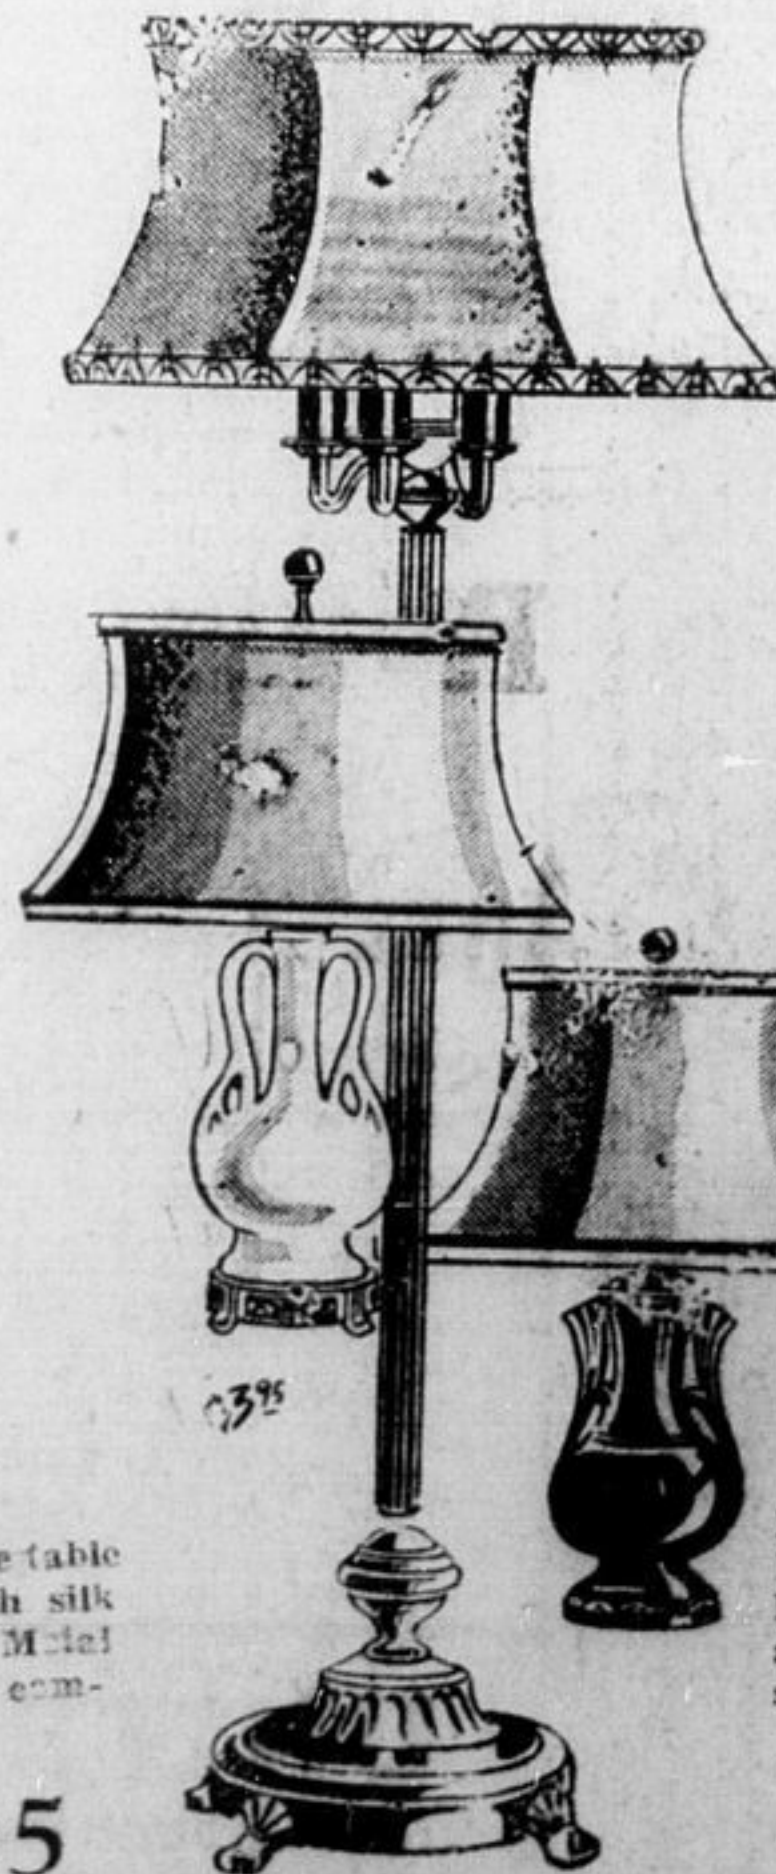

Attractive table lamp with silk shade. Metal base and complete

3.95

TRI-LITE LAMP

Complete with silk shade. Standard in finished antique bronze. Tri-lite bowl and candle bracket.

8.95

POTTERY LAMP Bright colours and with silk shade.

2.95

YOLLES FURNITURE

COMPANY LIMITED TORONTO

379 QUEEN ST. WEST • HEAD OFFICE
291 YONGE ST., AT DUNDAS 2871 DUNDAS, AT KEELE
1484 DANFORTH, AT MONARCH 617 DANFORTH, AT PAPE

OPEN EVENINGS

LONDON • SUDBURY • KIRKLAND • TIMMINS