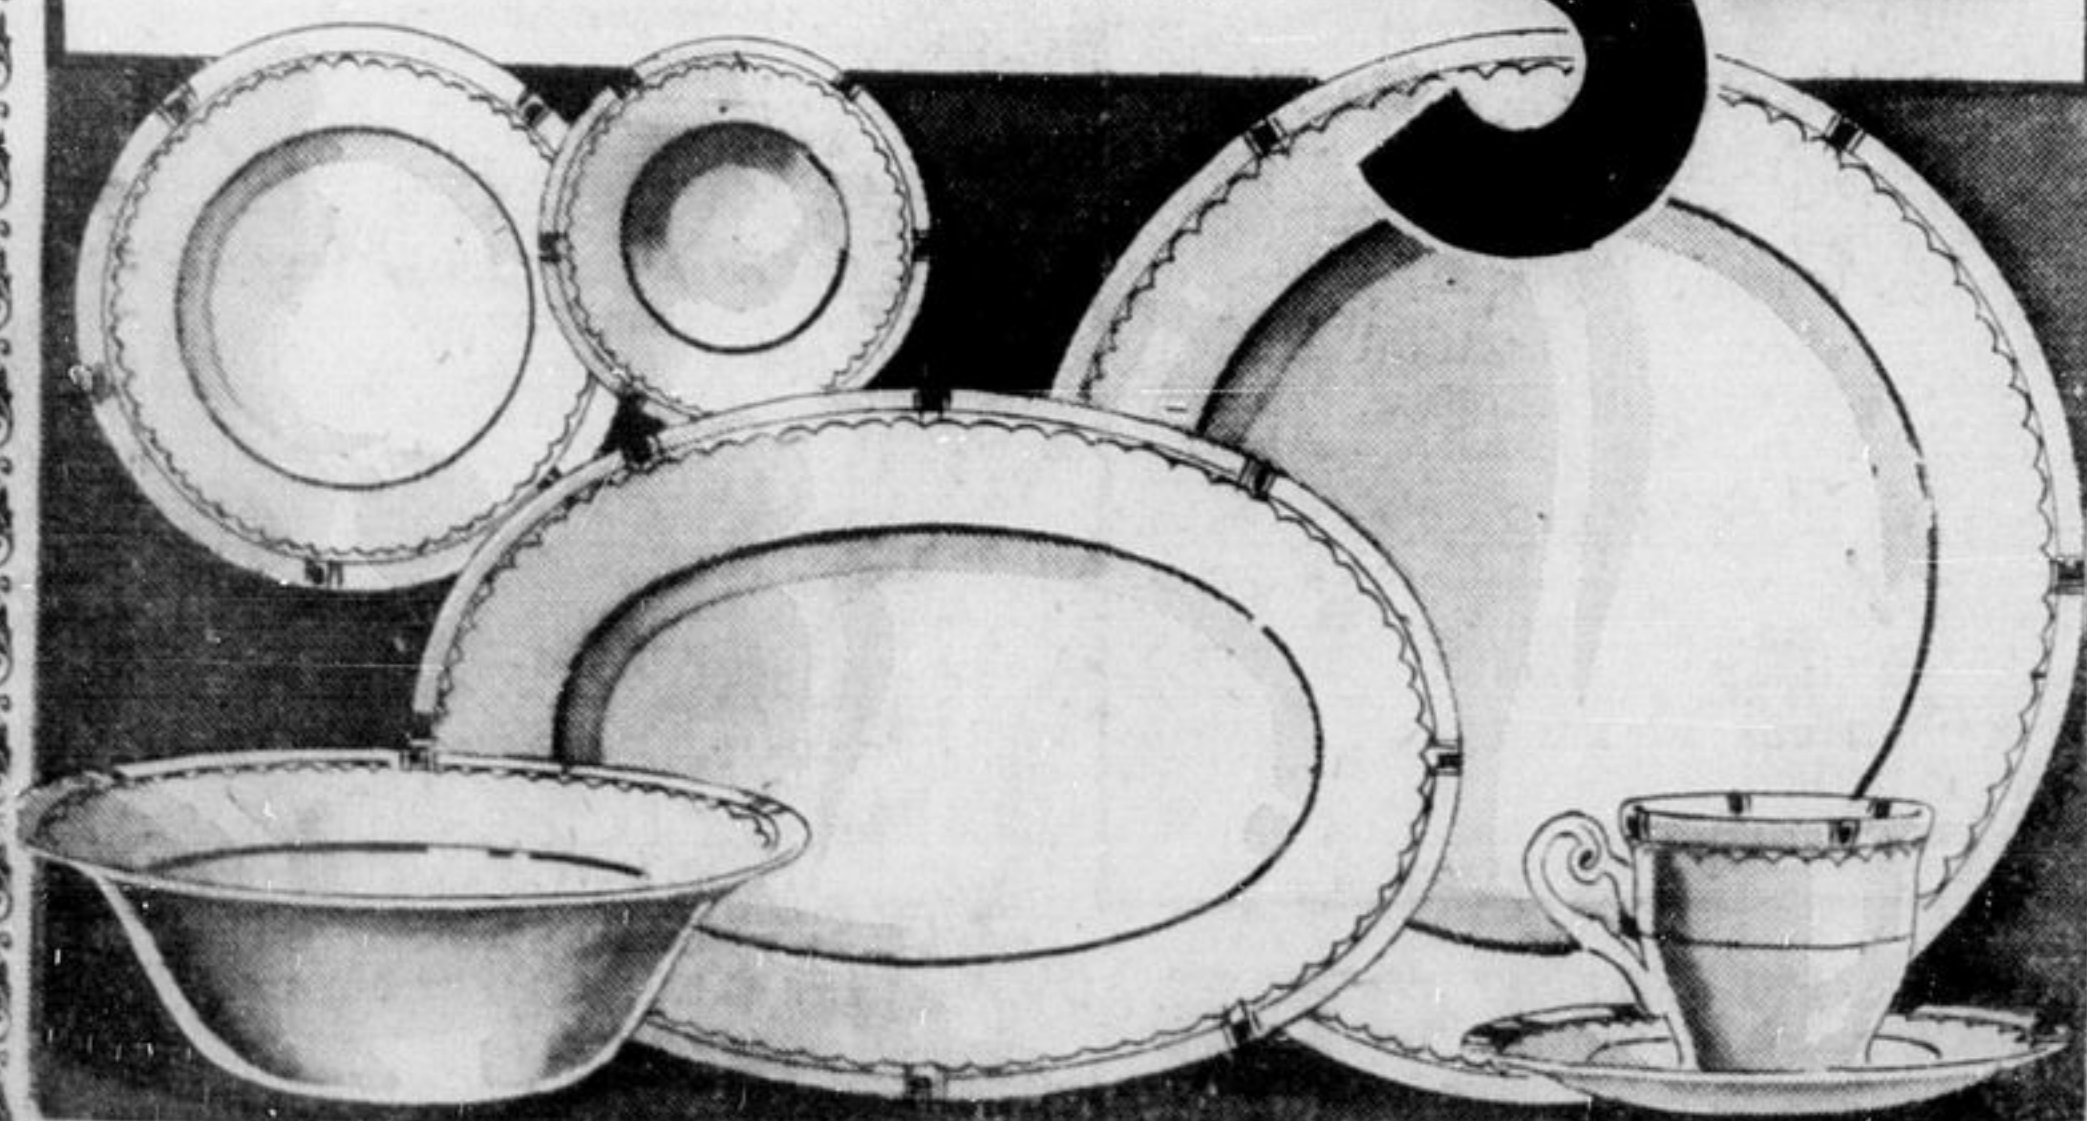

Attractive table lamp with silk shade. Metal base and complete

3.95

TRI-LITE LAMP

Complete with silk shade. Standard in finished antique bronze. Tri-lite bowl and candle bracket.

8.95

2.95

YOLLES FURNITURE

COMPANY LIMITED TORONTO

379 QUEEN ST. WEST • HEAD OFFICE
291 YONGE ST., AT DUNDAS 2871 DUNDAS, AT KEELE
1484 DANFORTH, AT MONARCH 617 DANFORTH, AT PAPE

OPEN EVENINGS

LONDON • SUDBURY • KIRKLAND • TIMMINS