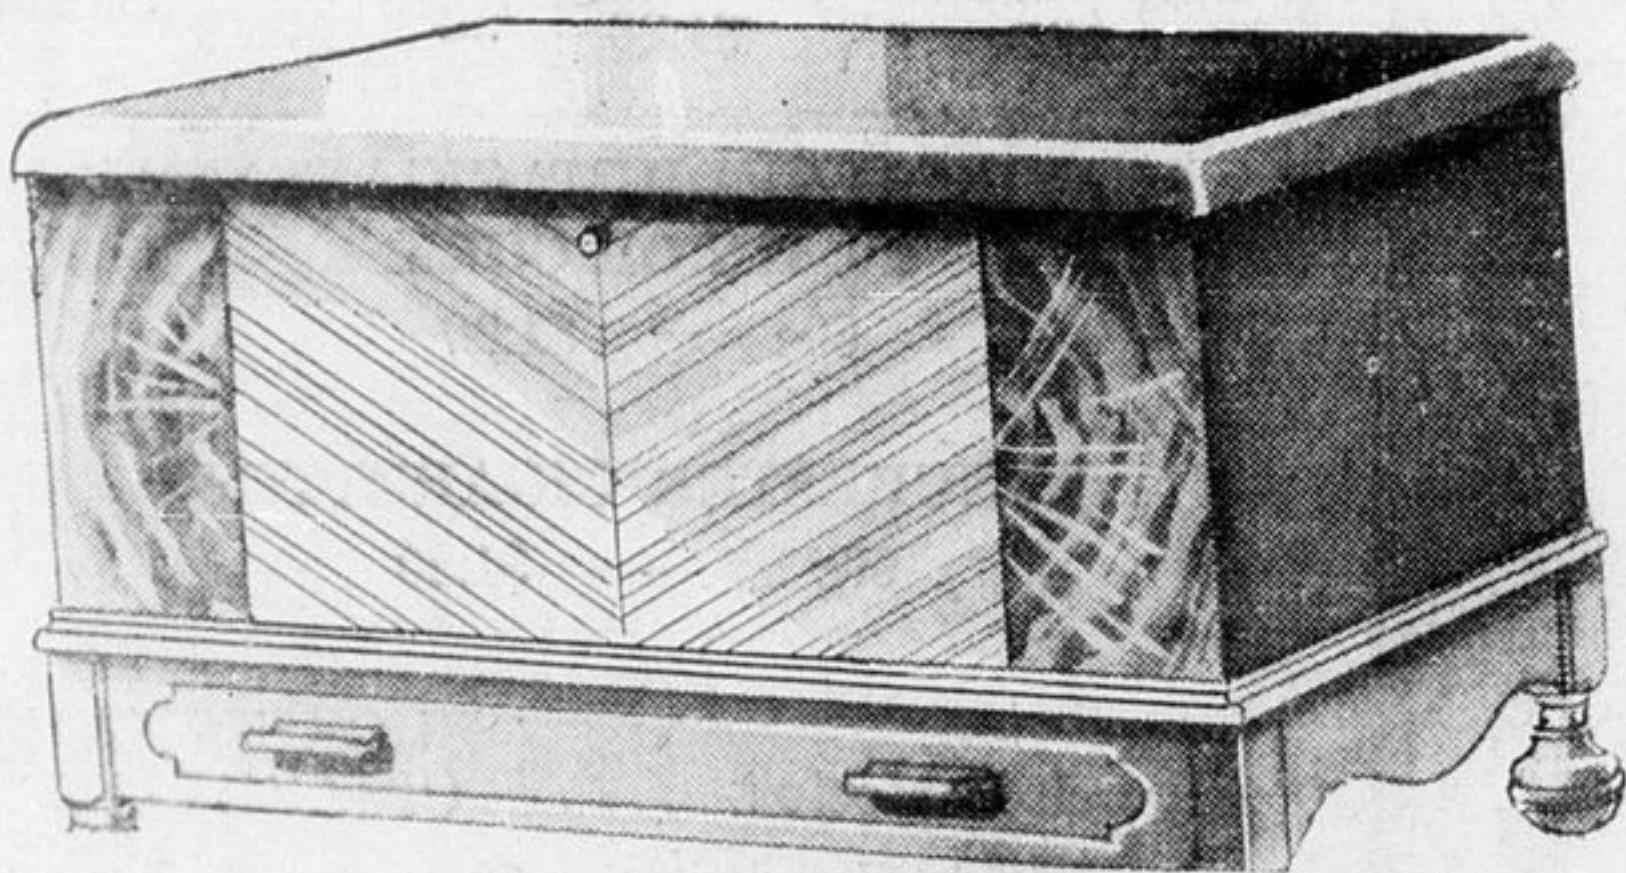

2.98

OCCASIONAL CHAIR

Walnut Finished Frame, nicely carved and upholstered in attractive and durable fabric.

6.95

WALNUT COFFEE TABLE shelf below and round. As illustrated

4.95

Black enamel finish with nickel-plated top, special trap to keep the unsightly ashes hidden. Handle to carry by.

1.10

It's a very handy smoking stand with removable ash holder. Heavy base that won't tilt. Finish black and nickel trim.

1.39

CEDAR CHEST

Lined with genuine Cedar and with rich matched Walnut. Deep drawer and fitted with spring lock. Solid lid as illustrated.