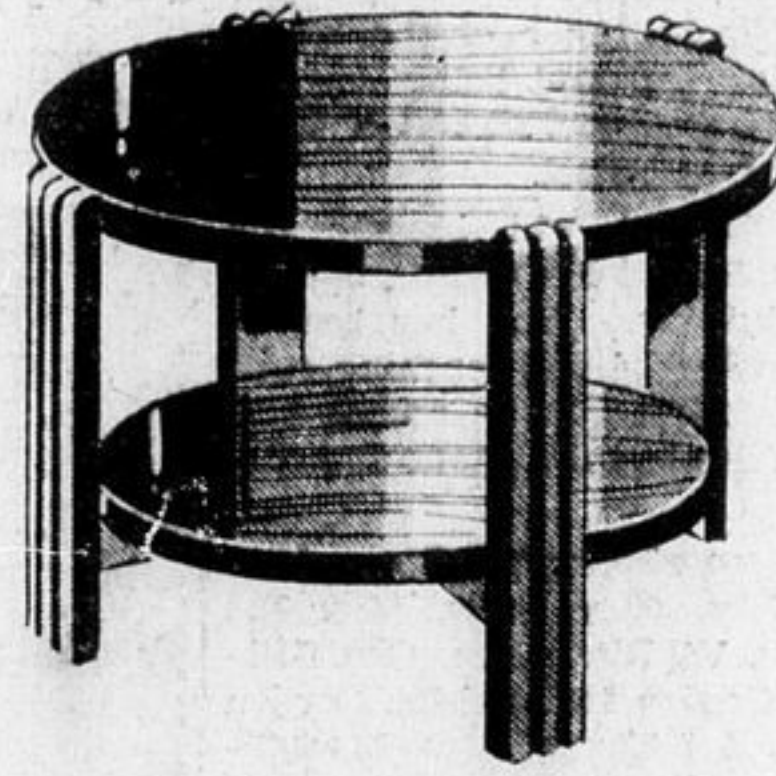

1.49

BREAKFAST SET. As illustrated with large Chrome Round Tray and fittings as shown. Only

1.49

SALAD BOWL Chrome tray also Glass bowl and Wood handled forks. Only

1.35

Walnut End Table Strongly made and well finished

2.98

OCCASIONAL CHAIR

Walnut Finished Frame, nicely carved and upholstered in attractive and durable fabric.

6.95

WALNUT COFFEE TABLE shelf below and round. As illustrated

4.95

Black enamel finish with nickel-plated top, special trap to keep the unsightly ashes hidden. Handle to carry by.

1.10

It's a very handy smoking stand with removable ash holder. Heavy base that won't tilt. Finish black and nickel trim.

1.39

CEDAR CHEST

Lined with genuine Cedar and with rich matched Walnut. Deep drawer and fitted with spring lock. Solid lid as illustrated.