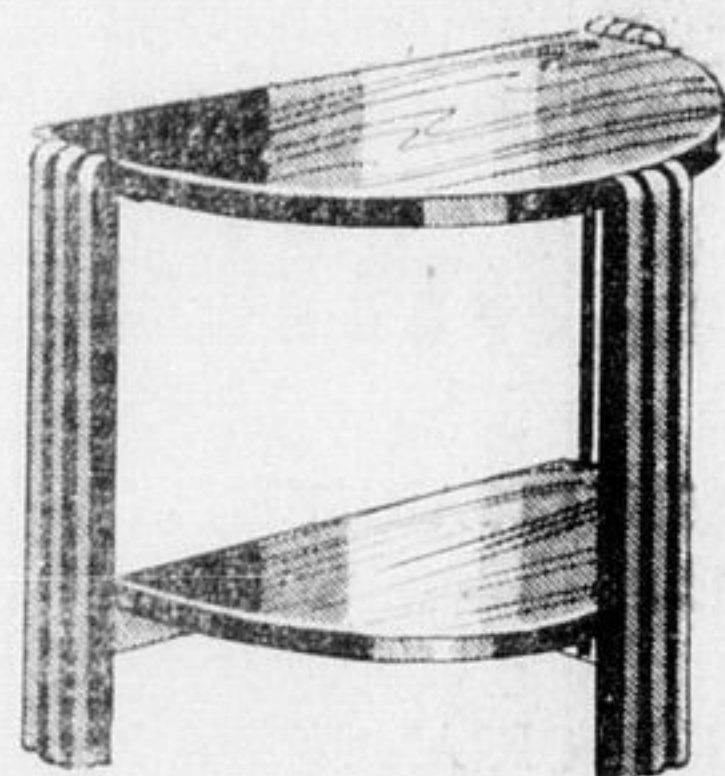

1.49

BREAKFAST SET. As illustrated with large Chrome Round Tray and fittings as shown. Only

1.49

SALAD BOWL Chrome tray also Glass bowl and Wood handled forks. Only

1.35

Walnut End Table Strongly made and well finished

2.98

OCCASIONAL CHAIR

Walnut Finished Frame, nicely carved and upholstered in attractive and durable fabric.

6.95

WALNUT COFFEE TABLE shelf below and round. As illustrated

4.95

Black enamel finish with nickel-plated top, special trap to keep the unsightly ashes hidden. Handle to carry by.

1.10

It's a very handy smoking stand with removable ash holder. Heavy base that won't tilt. Finish black and nickel trim.

1.39

CEDAR CHEST

Lined with genuine Cedar and with rich matched Walnut. Deep drawer and fitted with spring lock. Solid lid as illustrated.