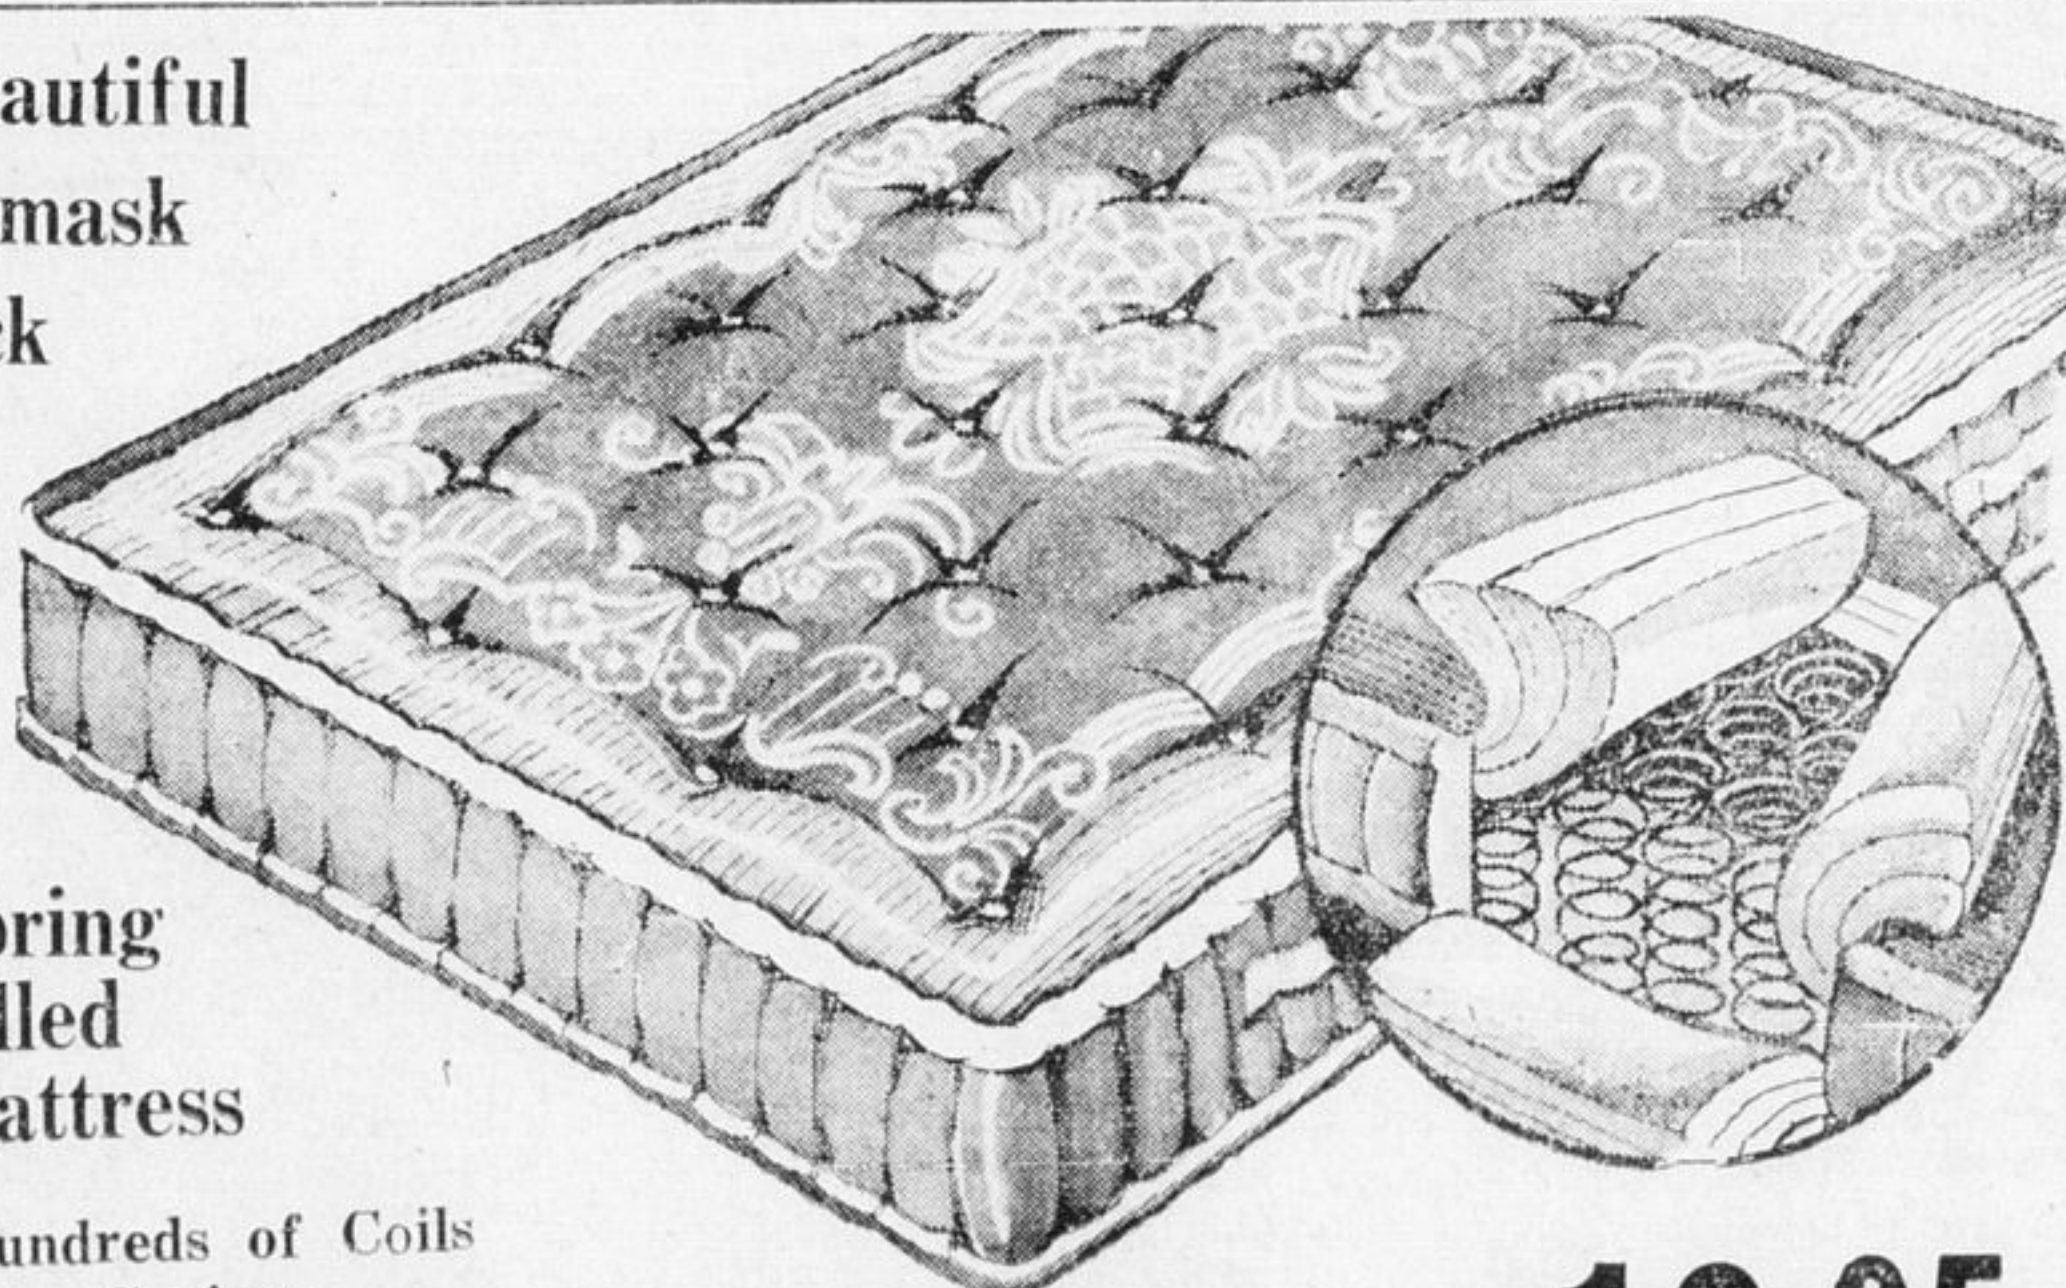

Spring Filled Mattress

Hundreds of Coils Springs

Soft layer felt upholstered and in all Standard sizes

10.95