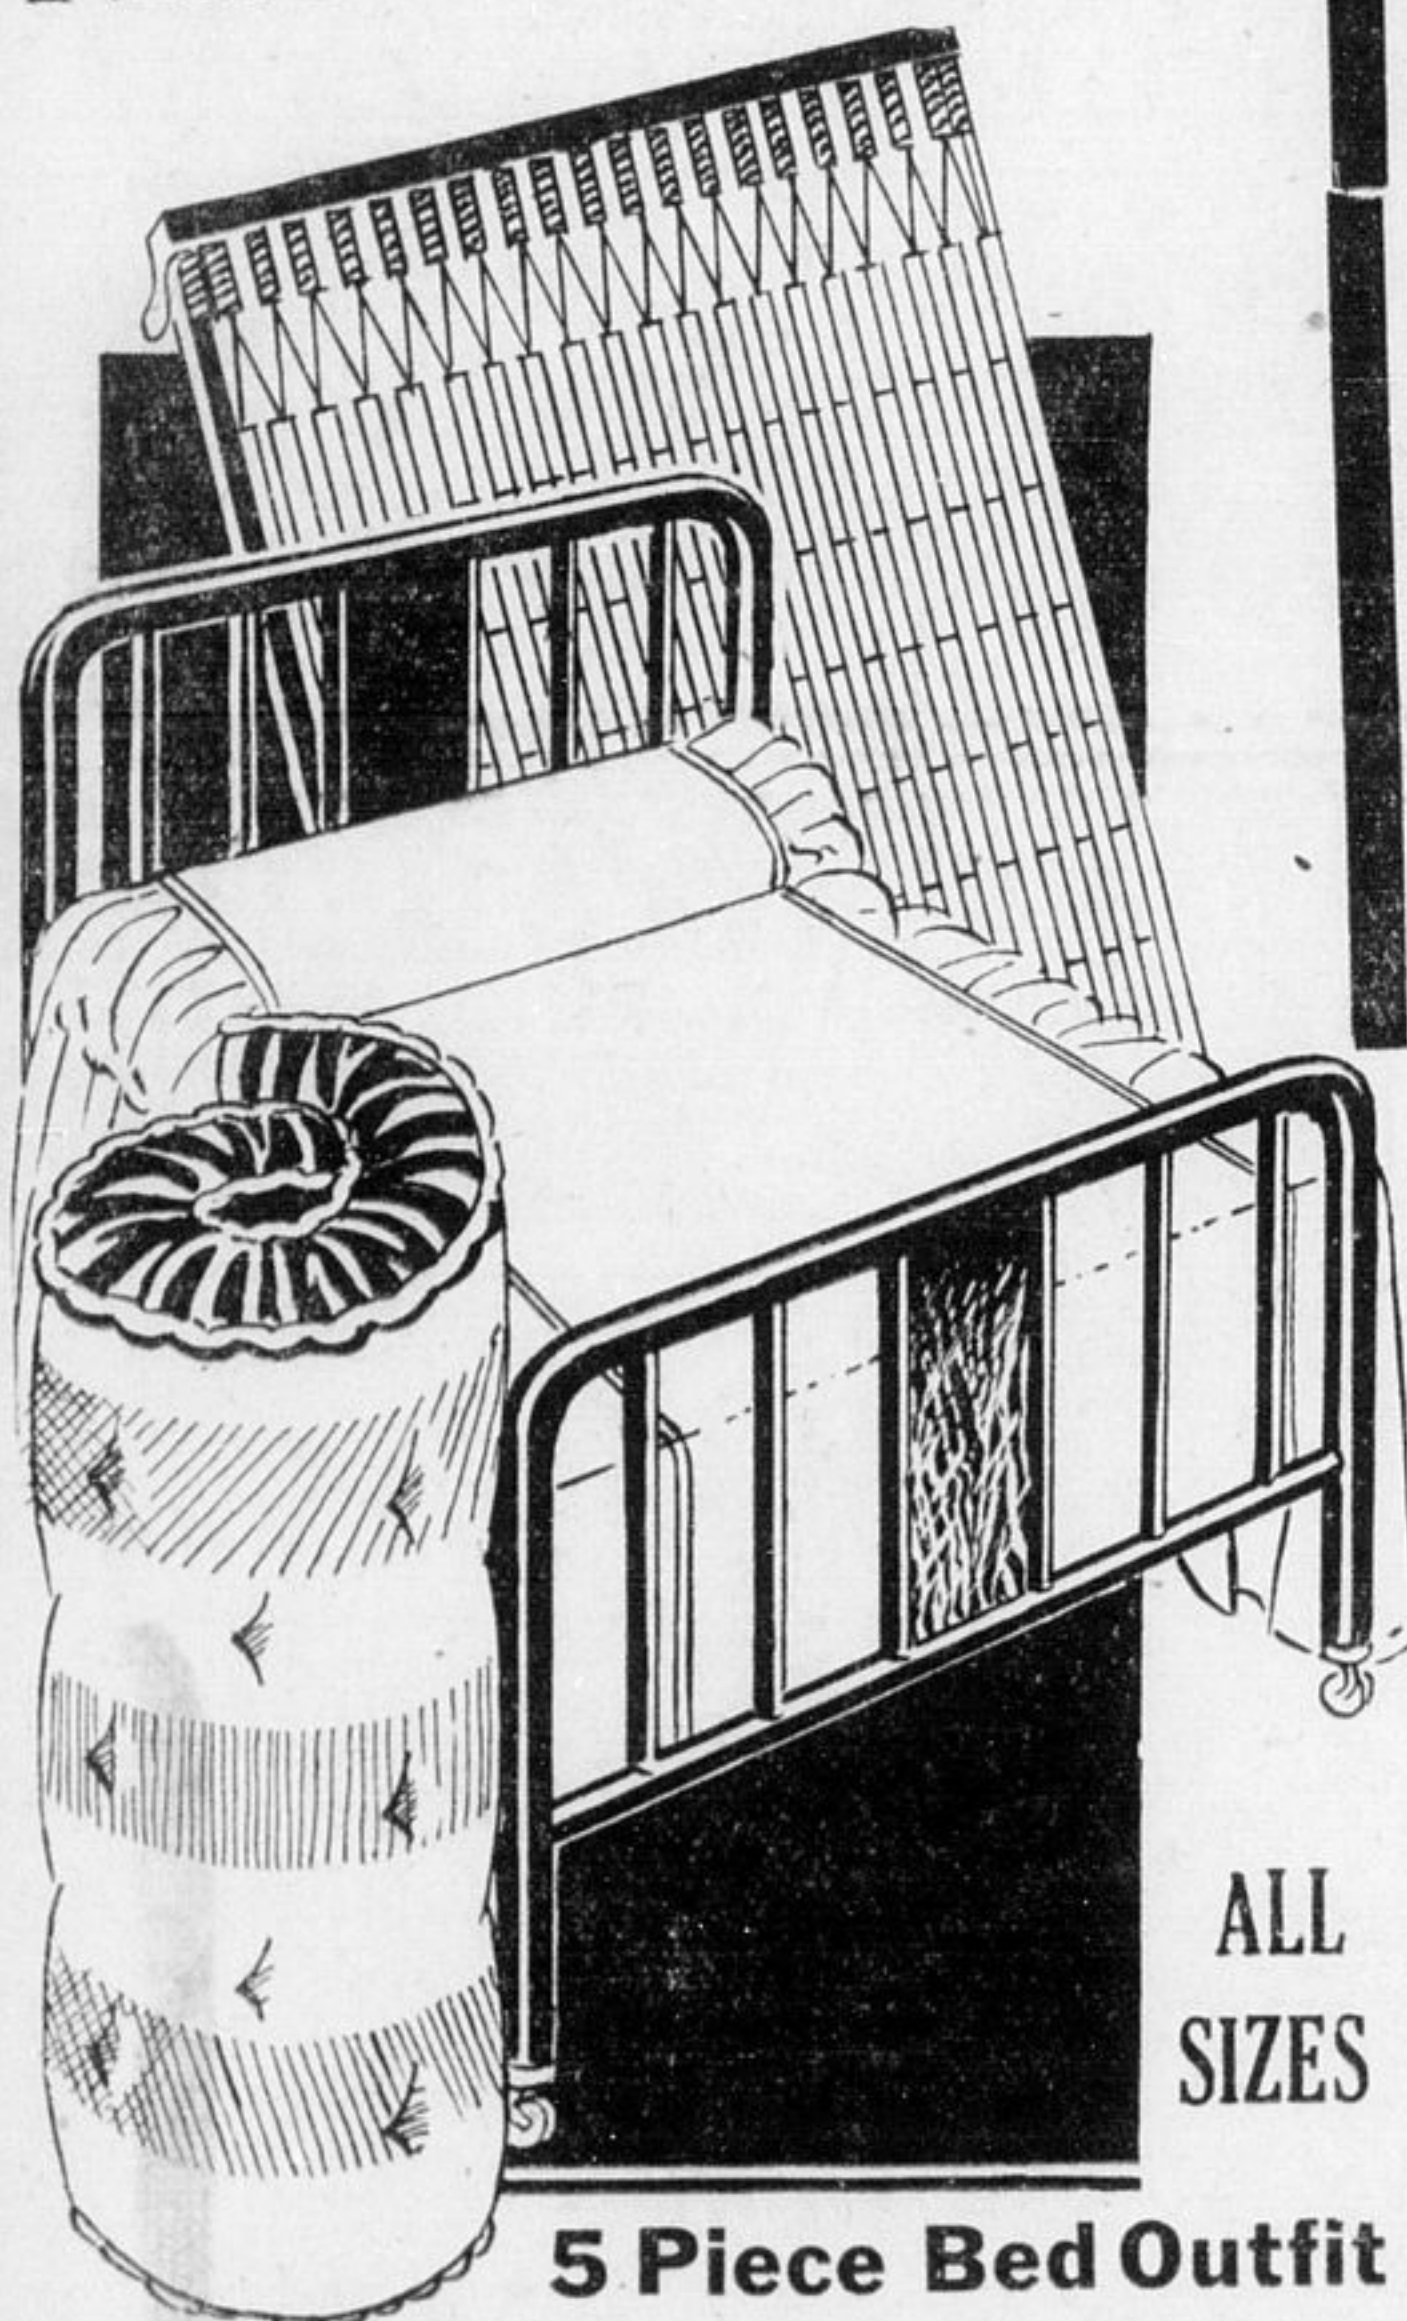

Anniversary SALE!

Balance Arranged For Your Convenience Over A Period Of Months WITHOUT INTEREST or CARRYING CHARGES

Specially Priced STEEL BED . . . CABLE SPRING FELT MATTRESS

Walnut Steel Bed in any size, sagless spring, cotton filled mattress, pair pillows. All 5 pieces.

\$17.95

ALL SIZES

5 Piece Bed Outfit

HERE ARE SOME OF THE VALUES WE HAVE SELECTED FOR YOU TO CELEBRATE OUR GREAT ANNIVERSARY SALE! LOOK BEFORE YOU BUY AND BE CONVINCED!

ALL 3 PIECES

WAYSAGLESS MADE SUITE

Enjoy the added comfort of Chairs that match the studio couch also with arms. All three pieces are nicely tailored in a fancy repp in attractive shade. The studio opens from the front to convert into twin or double bed and has Spring-Filled Mattress. Two attractive open armed chairs with spring seat to match. An ideal suite for den or small living room.

WAYSAGLESS MADE. Special purchase of 100 of these Couches enables us to pass the savings on to you. All are standard built with spring-filled top mattress and sagless cable spring. Open from the front to convert into twin or double beds. Large back cushions and they are upholstered in stylish new design fabric **\$1.00 WEEKLY**