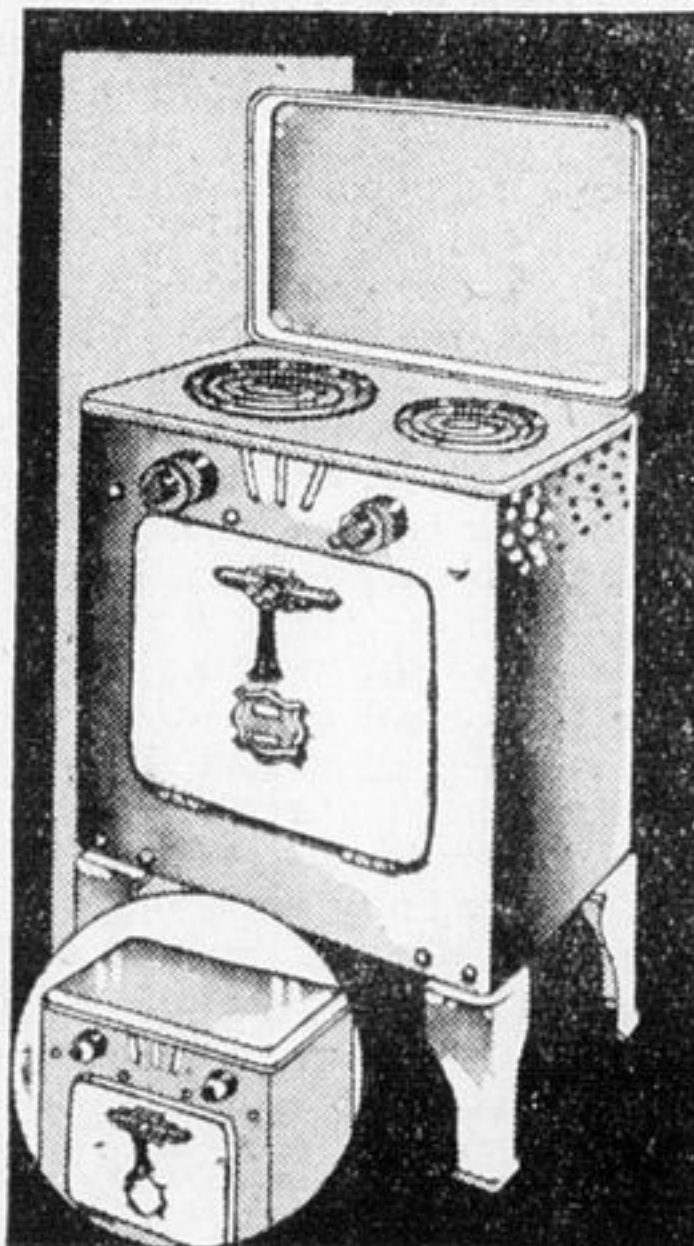

Table Top Electric Rangette

Top folds down when not in use. Two large elements on top and two in oven which is very spacious, thermometer in oven door, fully insulated and finished in ivory enamel, long extension cord to plug into your base-board.

$27.50