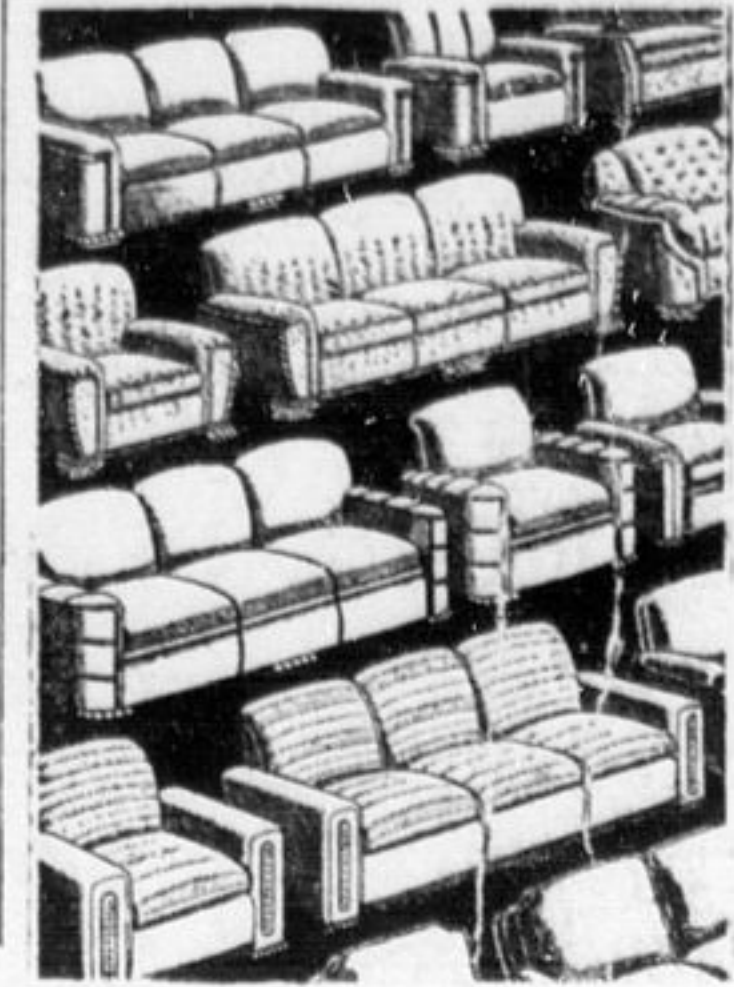

Look at these Savings for August At All YOLLES STORES

VISIT OUR TRADE-IN STORE
68 THIRD AVE.
2 Doors from Birch Street

For Bargains in Re-Conditioned Furniture and Stoves Liberal Terms No Extras

Now is the time to take advantage of low August prices. August is always an outstanding month in Yolles Furniture Values and this year special efforts have been made to provide wise shoppers with exceptionally good buys. Here are values that bear investigation. Terms most convenient giving you 12 months to pay without

extras or carrying charges. Read the column at the right for outstanding values this week-end at our Trade-in Store, 68 Third Ave., 2 doors from Birch Street. Plan to visit Yolles Stores first thing in the morning.