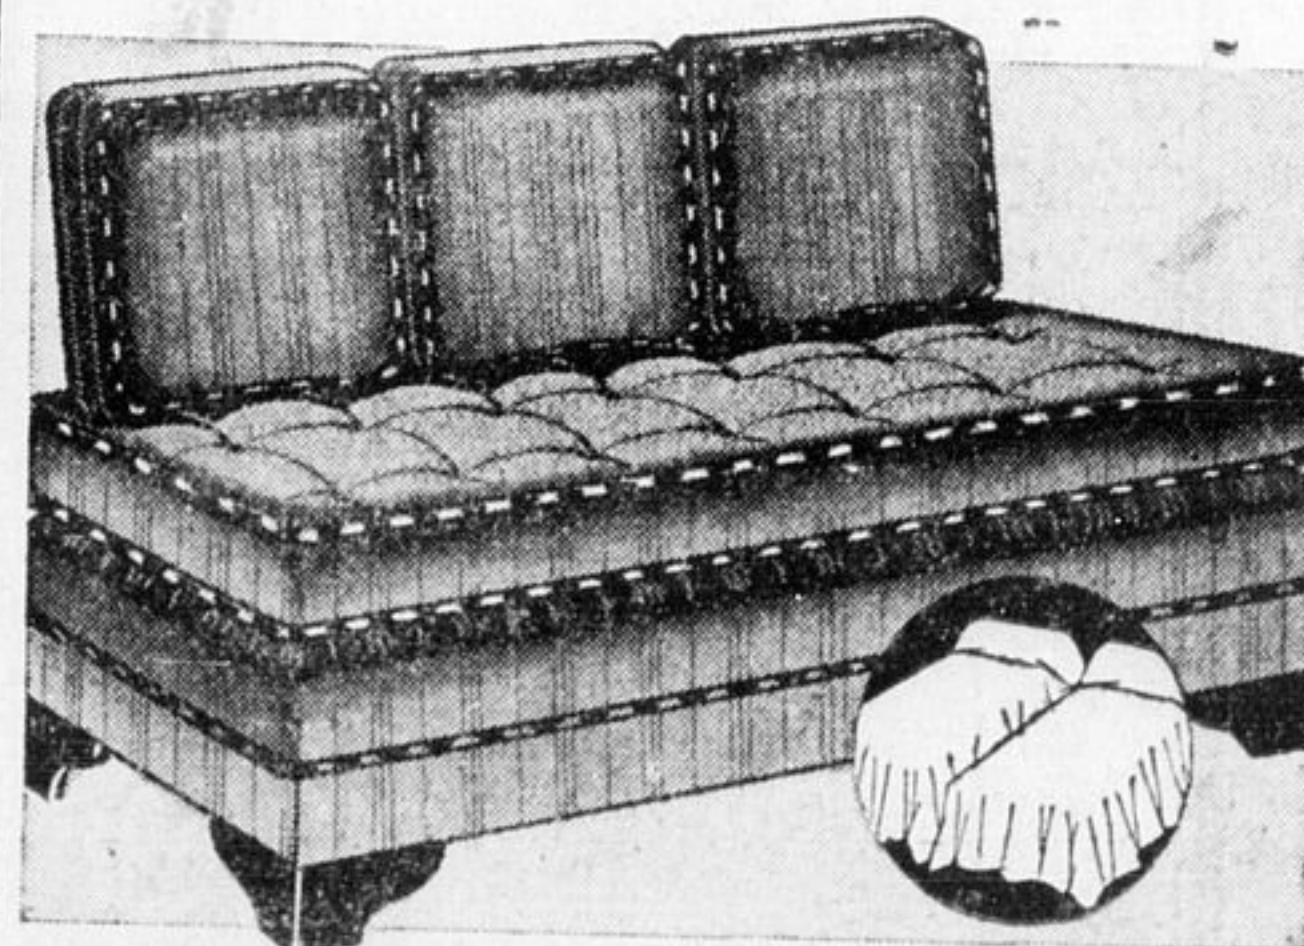

Way Sagless Studio Couch

With spring filled mattress. Opens to convert into twin or double beds, 3 cushions for the back, and upholstered in an attractive fabric. SPECIAL

$26.50