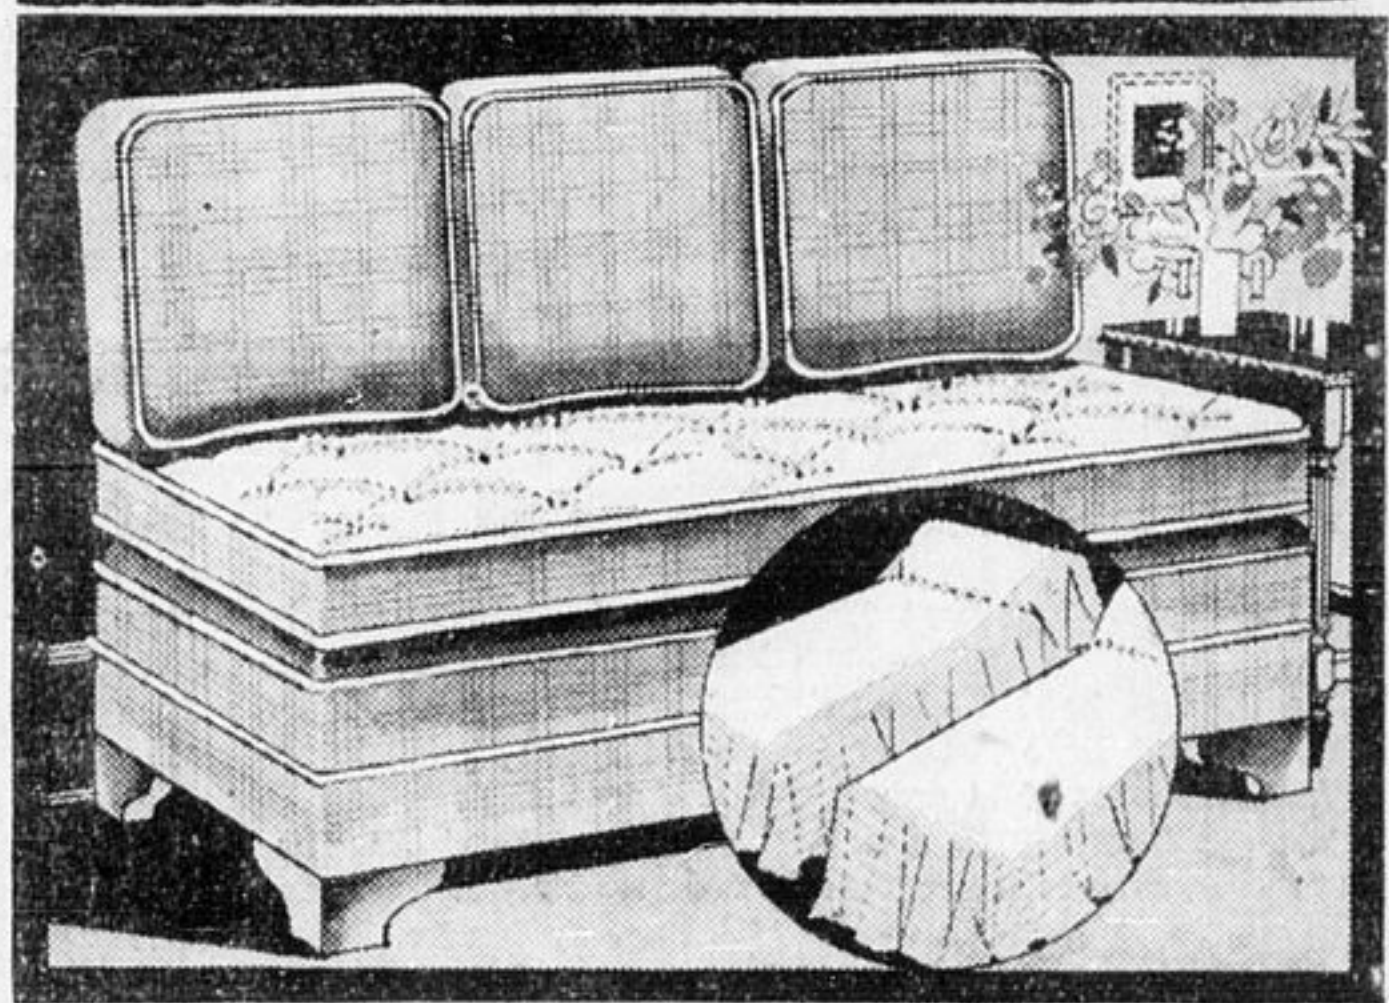

SPECIAL! WAYSAGLESS STUDIO COUCH

With metal back, spring-filled WAYSAGLESS mattress and large box-shaped back cushions. Can be made into twin or double beds. Note the studio couch opens at the front. Upholstered in attractive and durable fabric in various color combinations. SPECIAL $34.50 $1.00 Weekly