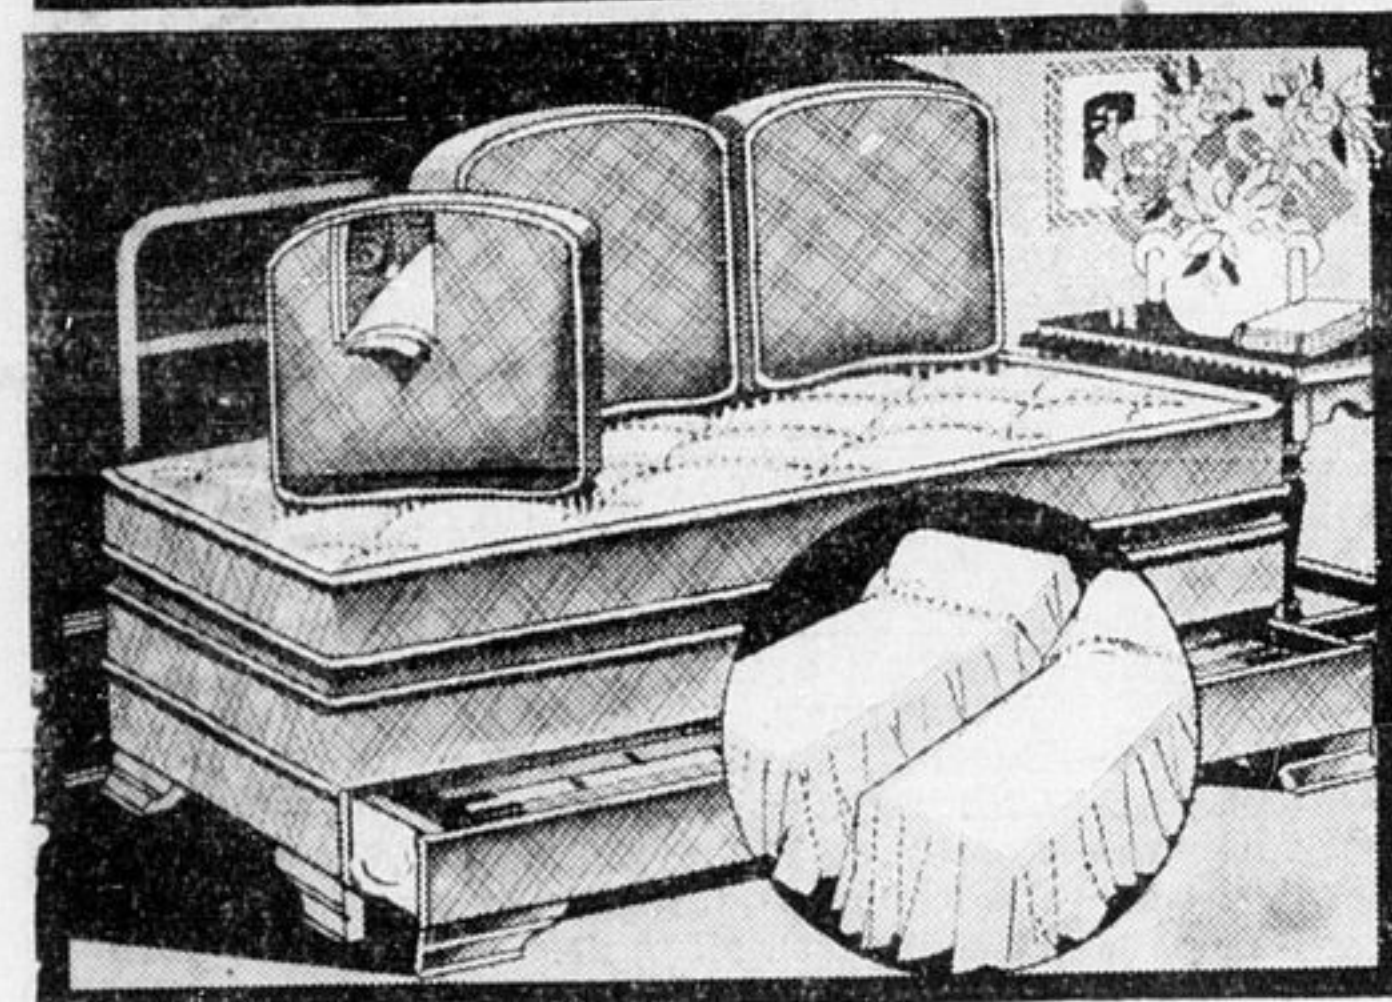

88 Piece Kitchen

- 6-Piece Breakfast Suite
- Set of Dinnerware — 6 Persons
- 26-Piece Set of Flatware
- 6-Piece Set of Glassware
- 7-Piece Set of Table Linen
- Congoleum Rug 6' x 9'

COMPLETE

\$49.50

\$1.00 Weekly

See Our Complete Line of Kelvinator Electric Refrigerators

SPECIAL! WAYSAGLESS STUDIO COUCH

Factory clearance of a limited quantity of these Studio Couches, convertible into twin or double beds, with sagless cable springs, large sized back cushions, also separate mattress. SPECIAL \$24.50 \$1.00 Weekly

Living Room Suite with Moderne Trend

Here's a 3-piece Chesterfield suite, pleasing in design and comfortable. Heavy carved show-wood, also new balloon type cushions, upholstered in a durable fabric on seats and back, trimmed with plain fabric to match. SPECIAL \$69 \$1.00 Weekly