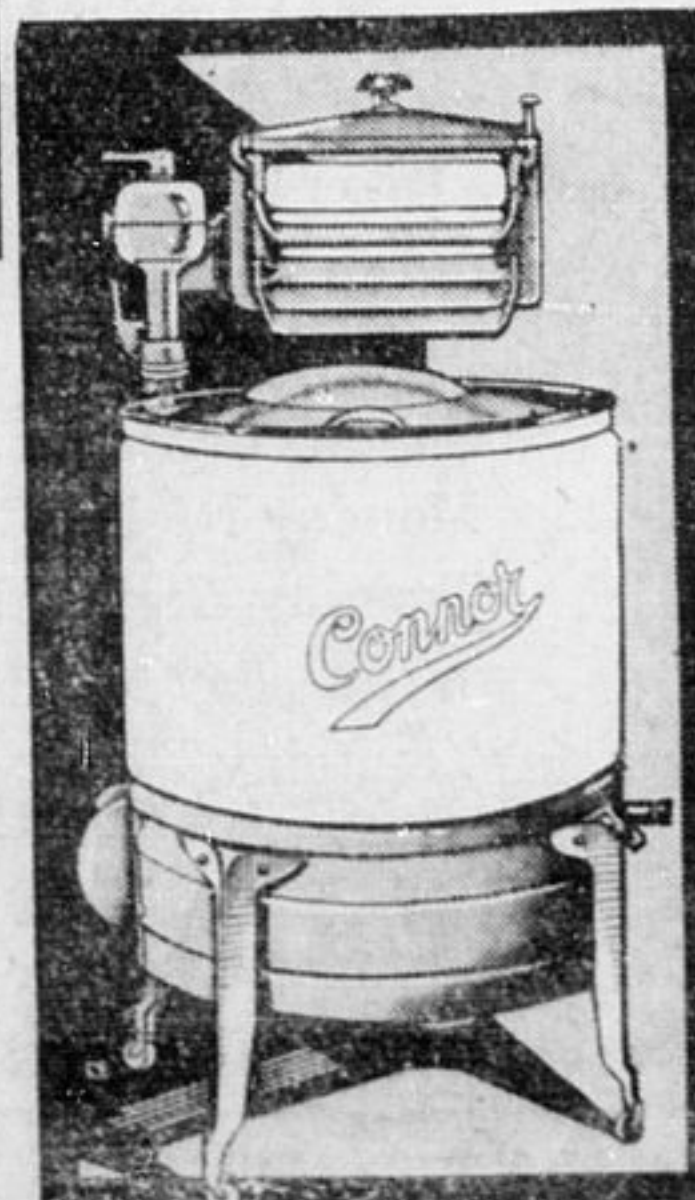

CONNOR ELECTRIC WASHER

The washer illustrated at the right carries a two-year guarantee against defective material or workmanship. Full sized balloon type special pressure rubber rollers, also adjustable wringer. Full size porcelain tub and bell shaped gyrator.

$86.50

Easy Terms