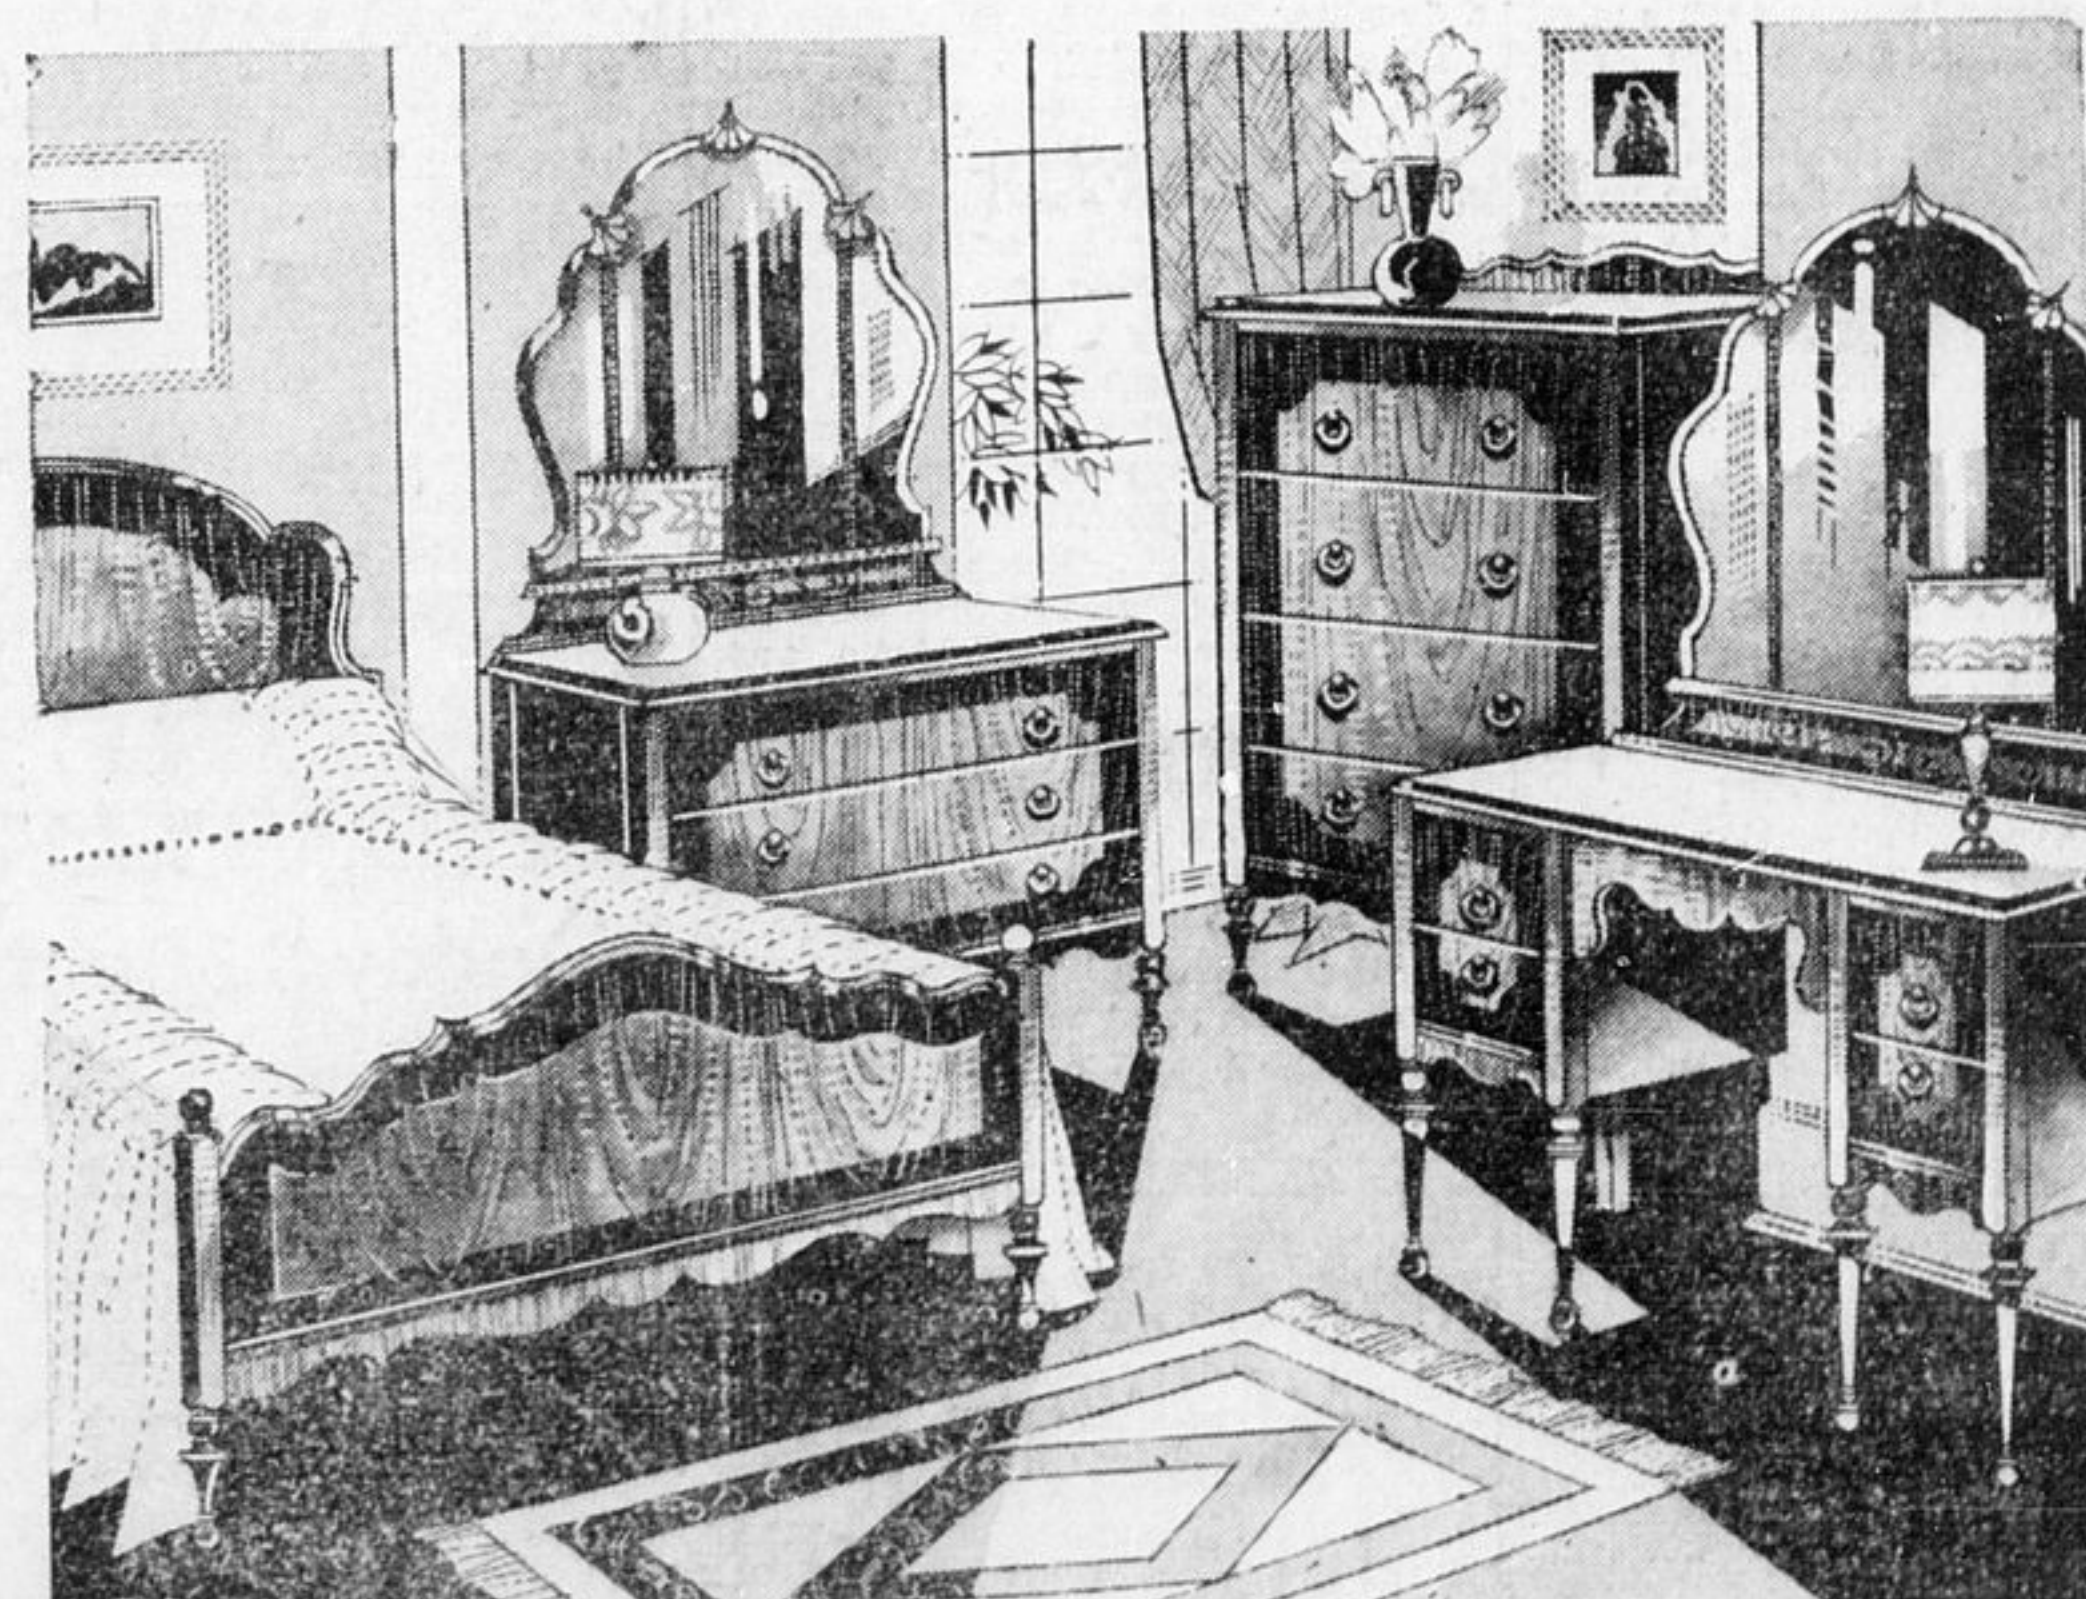

PRICED FROM **\$149.50**

EASY TERMS ARRANGED And a Liberal Trade in Allowance

3-Piece BED OUTFIT

Walnut steel bed in any size, high riser, sagless spring, cotton filled mattress Available in all sizes **15.95**