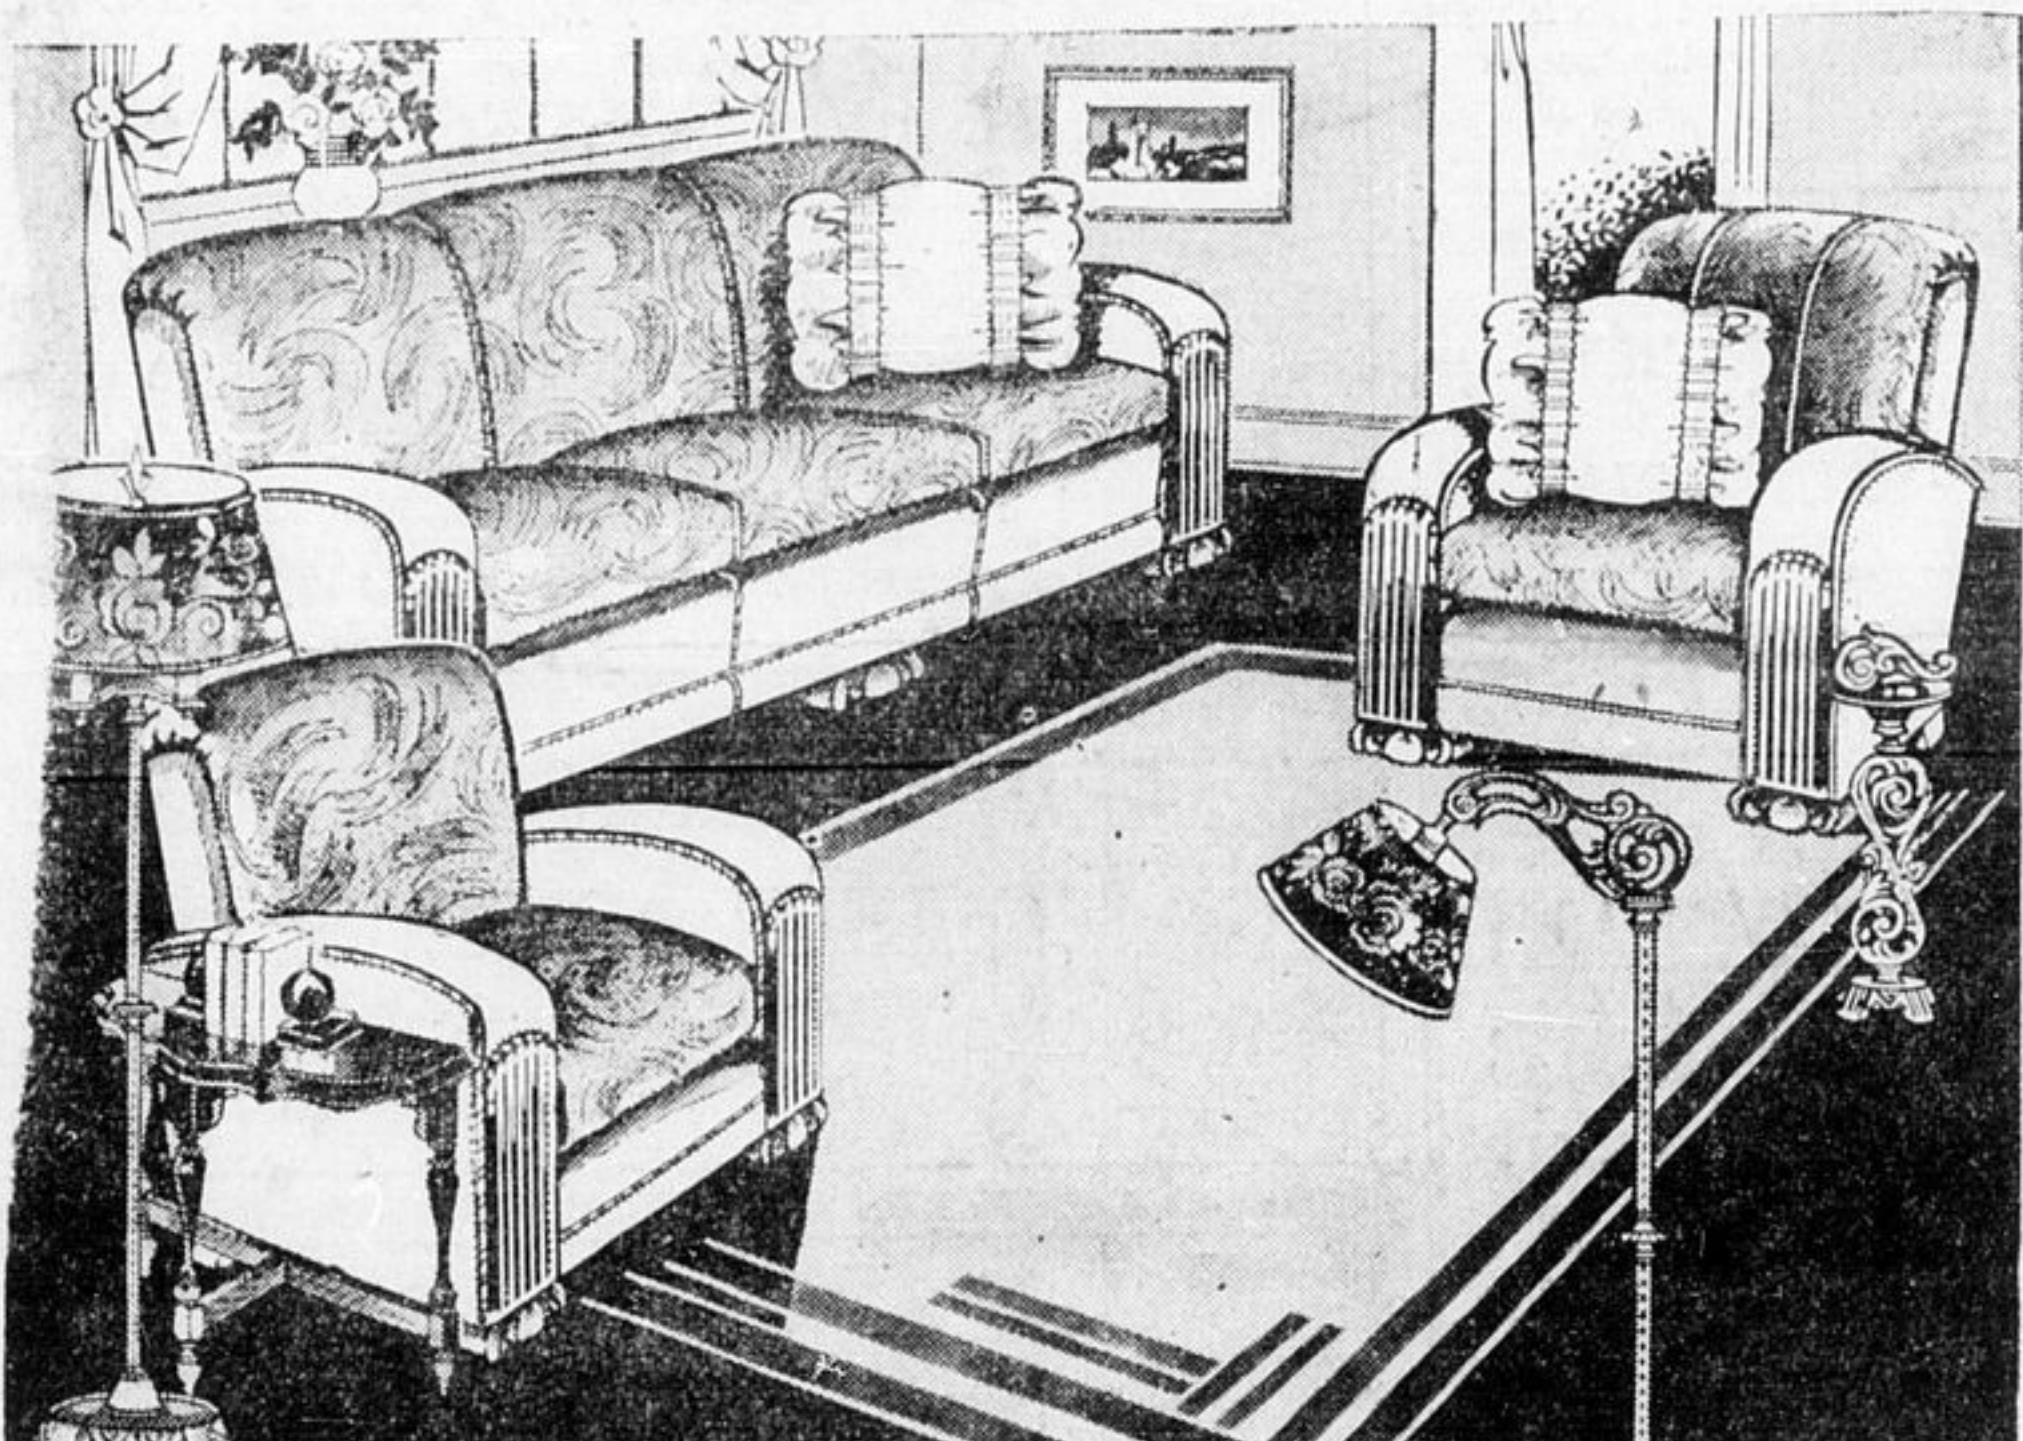

88 Piece Kitchen

- 6-Piece Breakfast Suite
- Set of Dinnerware — 6 Persons
- 26-Piece Set of Flatware
- 6-Piece Set of Glassware
- 7-Piece Set of Table Linen
- Congoleum Rug 6' x 9'

COMPLETE

\$49.50

\$1.00 Weekly

See Our Complete Line of Kelvinator Electric Refrigerators

SPECIAL! WAYSAGLESS STUDIO COUCH

Factory clearance of a limited quantity of these Studio Couches, convertible into twin or double beds, with sagless cable springs, large sized back cushions, also separate mattress. SPECIAL \$24.50 \$1.00 Weekly