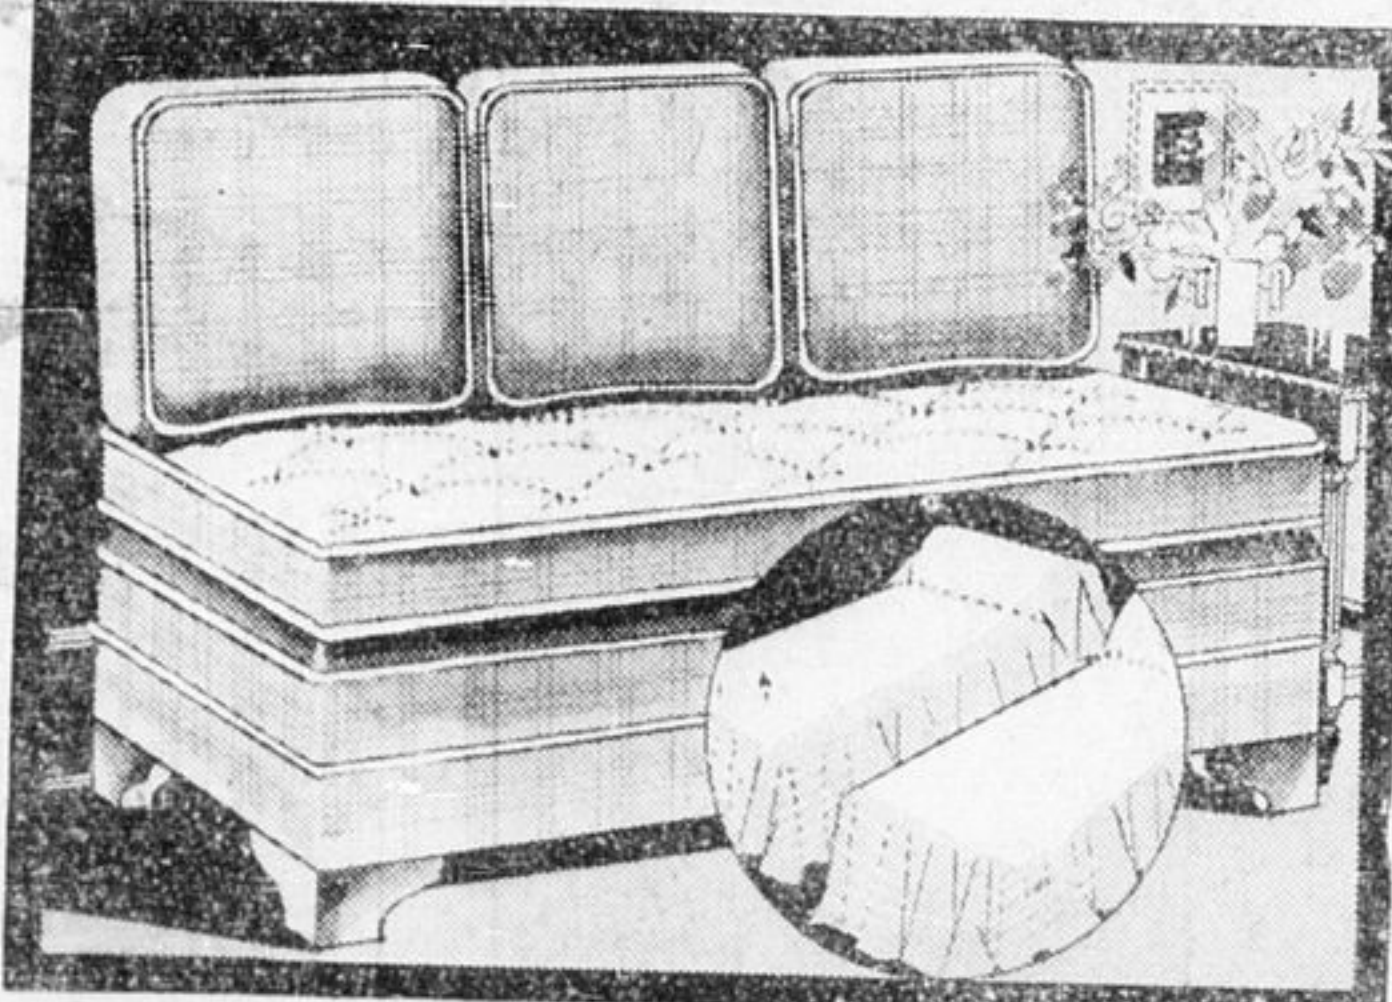

PRICED FROM

\$149.50

Easy Terms Arranged Also Liberal Trade in Allowance

OUR STORES OPEN ALL DAY SATURDAY

Specially Priced Studio Couch

Convertible into twin or double bed with sagless cable spring, well filled mattress and large back cushion. SPECIAL