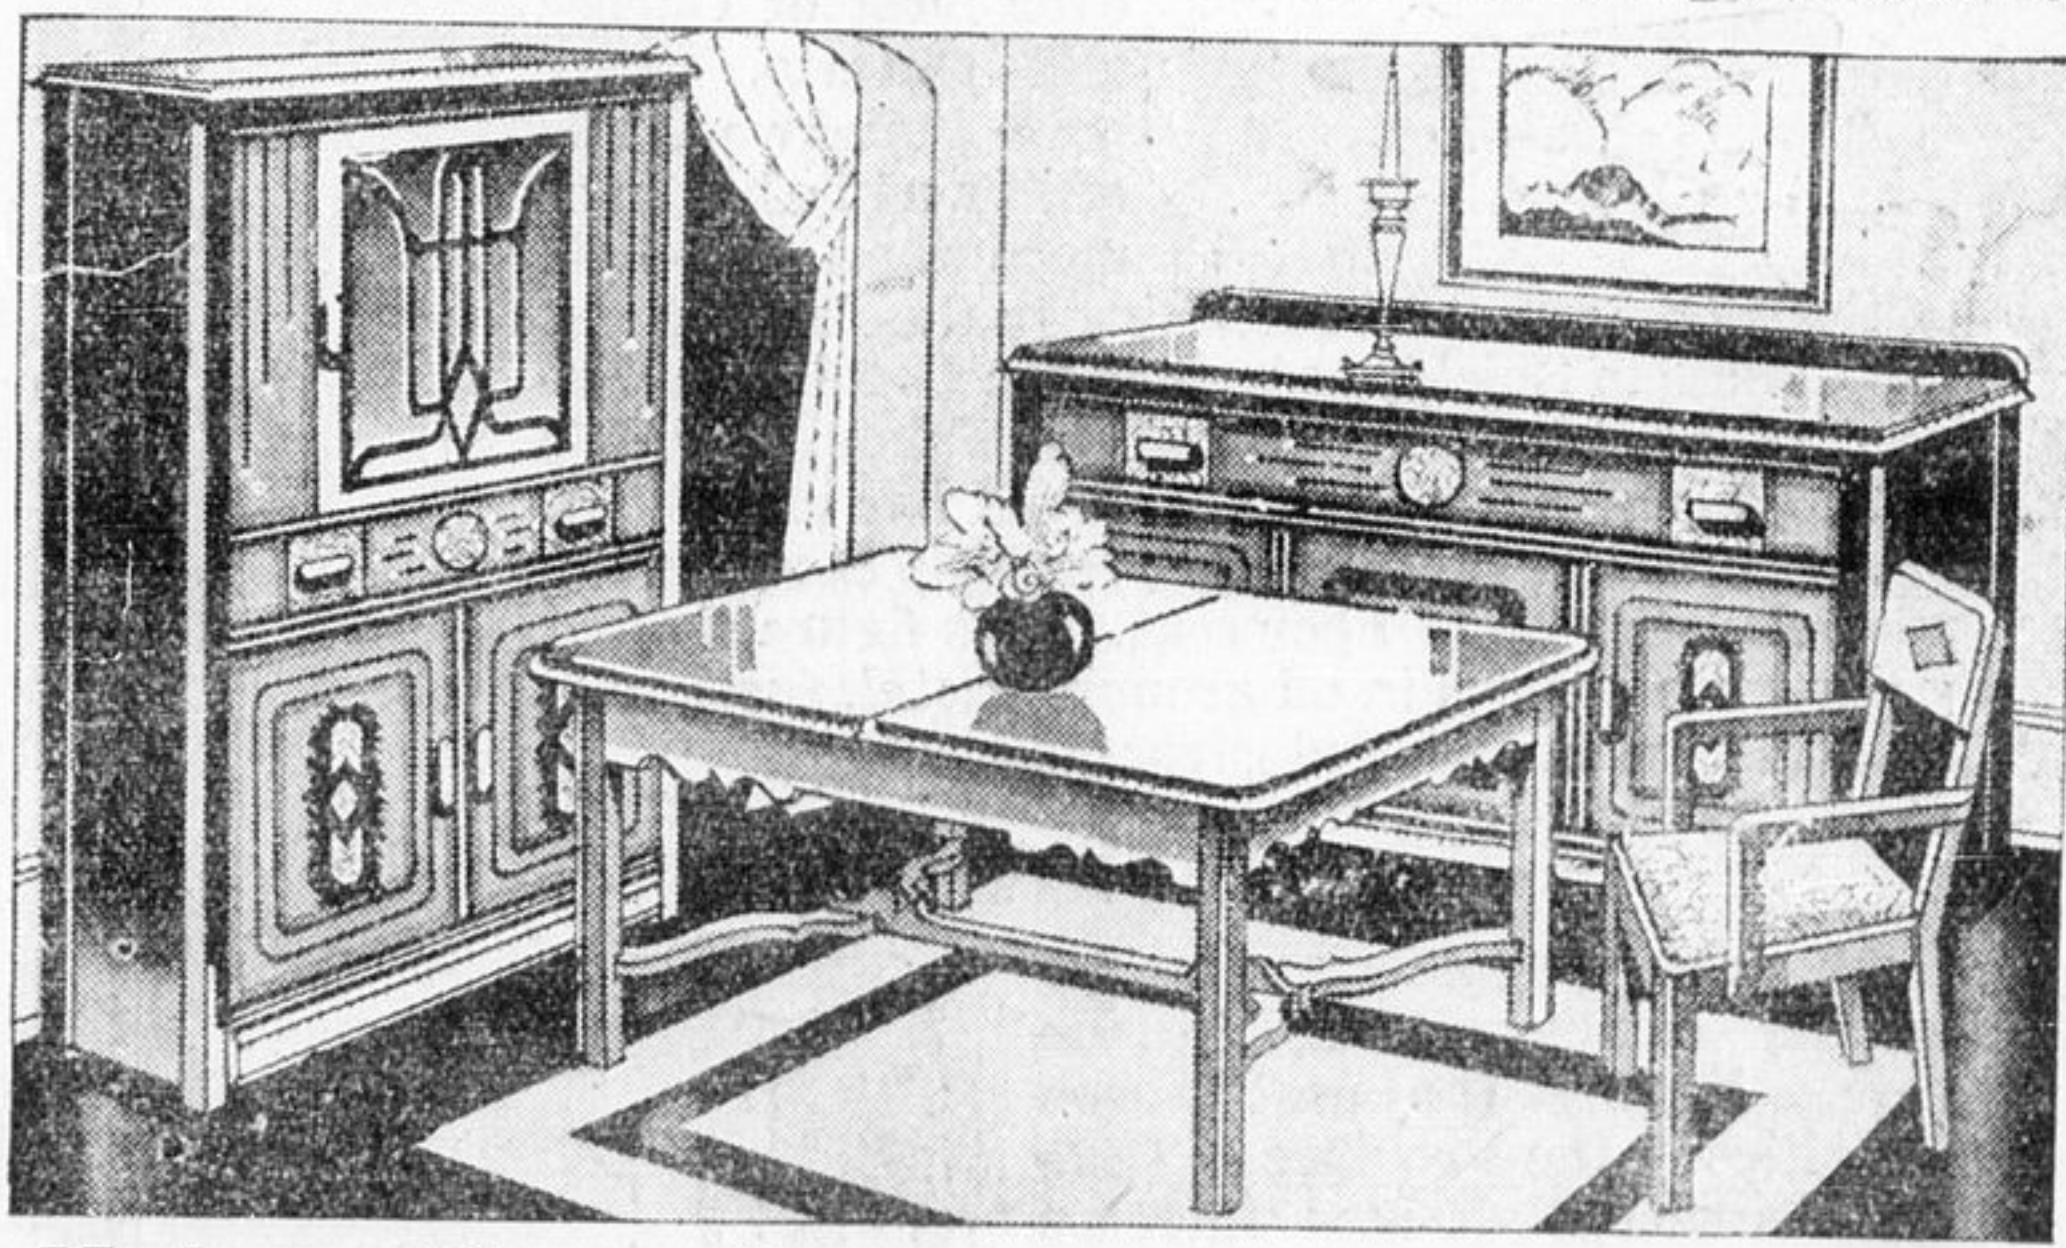

\$34.50

12 MONTHS TO PAY

Moderne Dinette Suite Complete with Dinnerware

Complete set of Dinnerware for 6 persons, which includes CUTLERY, GLASS WARE, and TABLE LINEN, and this moderne Dinette Suite, as illustrated, complete this apartment dining room. The suite in rich walnut finish, lots of drawer and cupboard space. Extension Table, Diners with slip seats. COMPLETE **\$96**