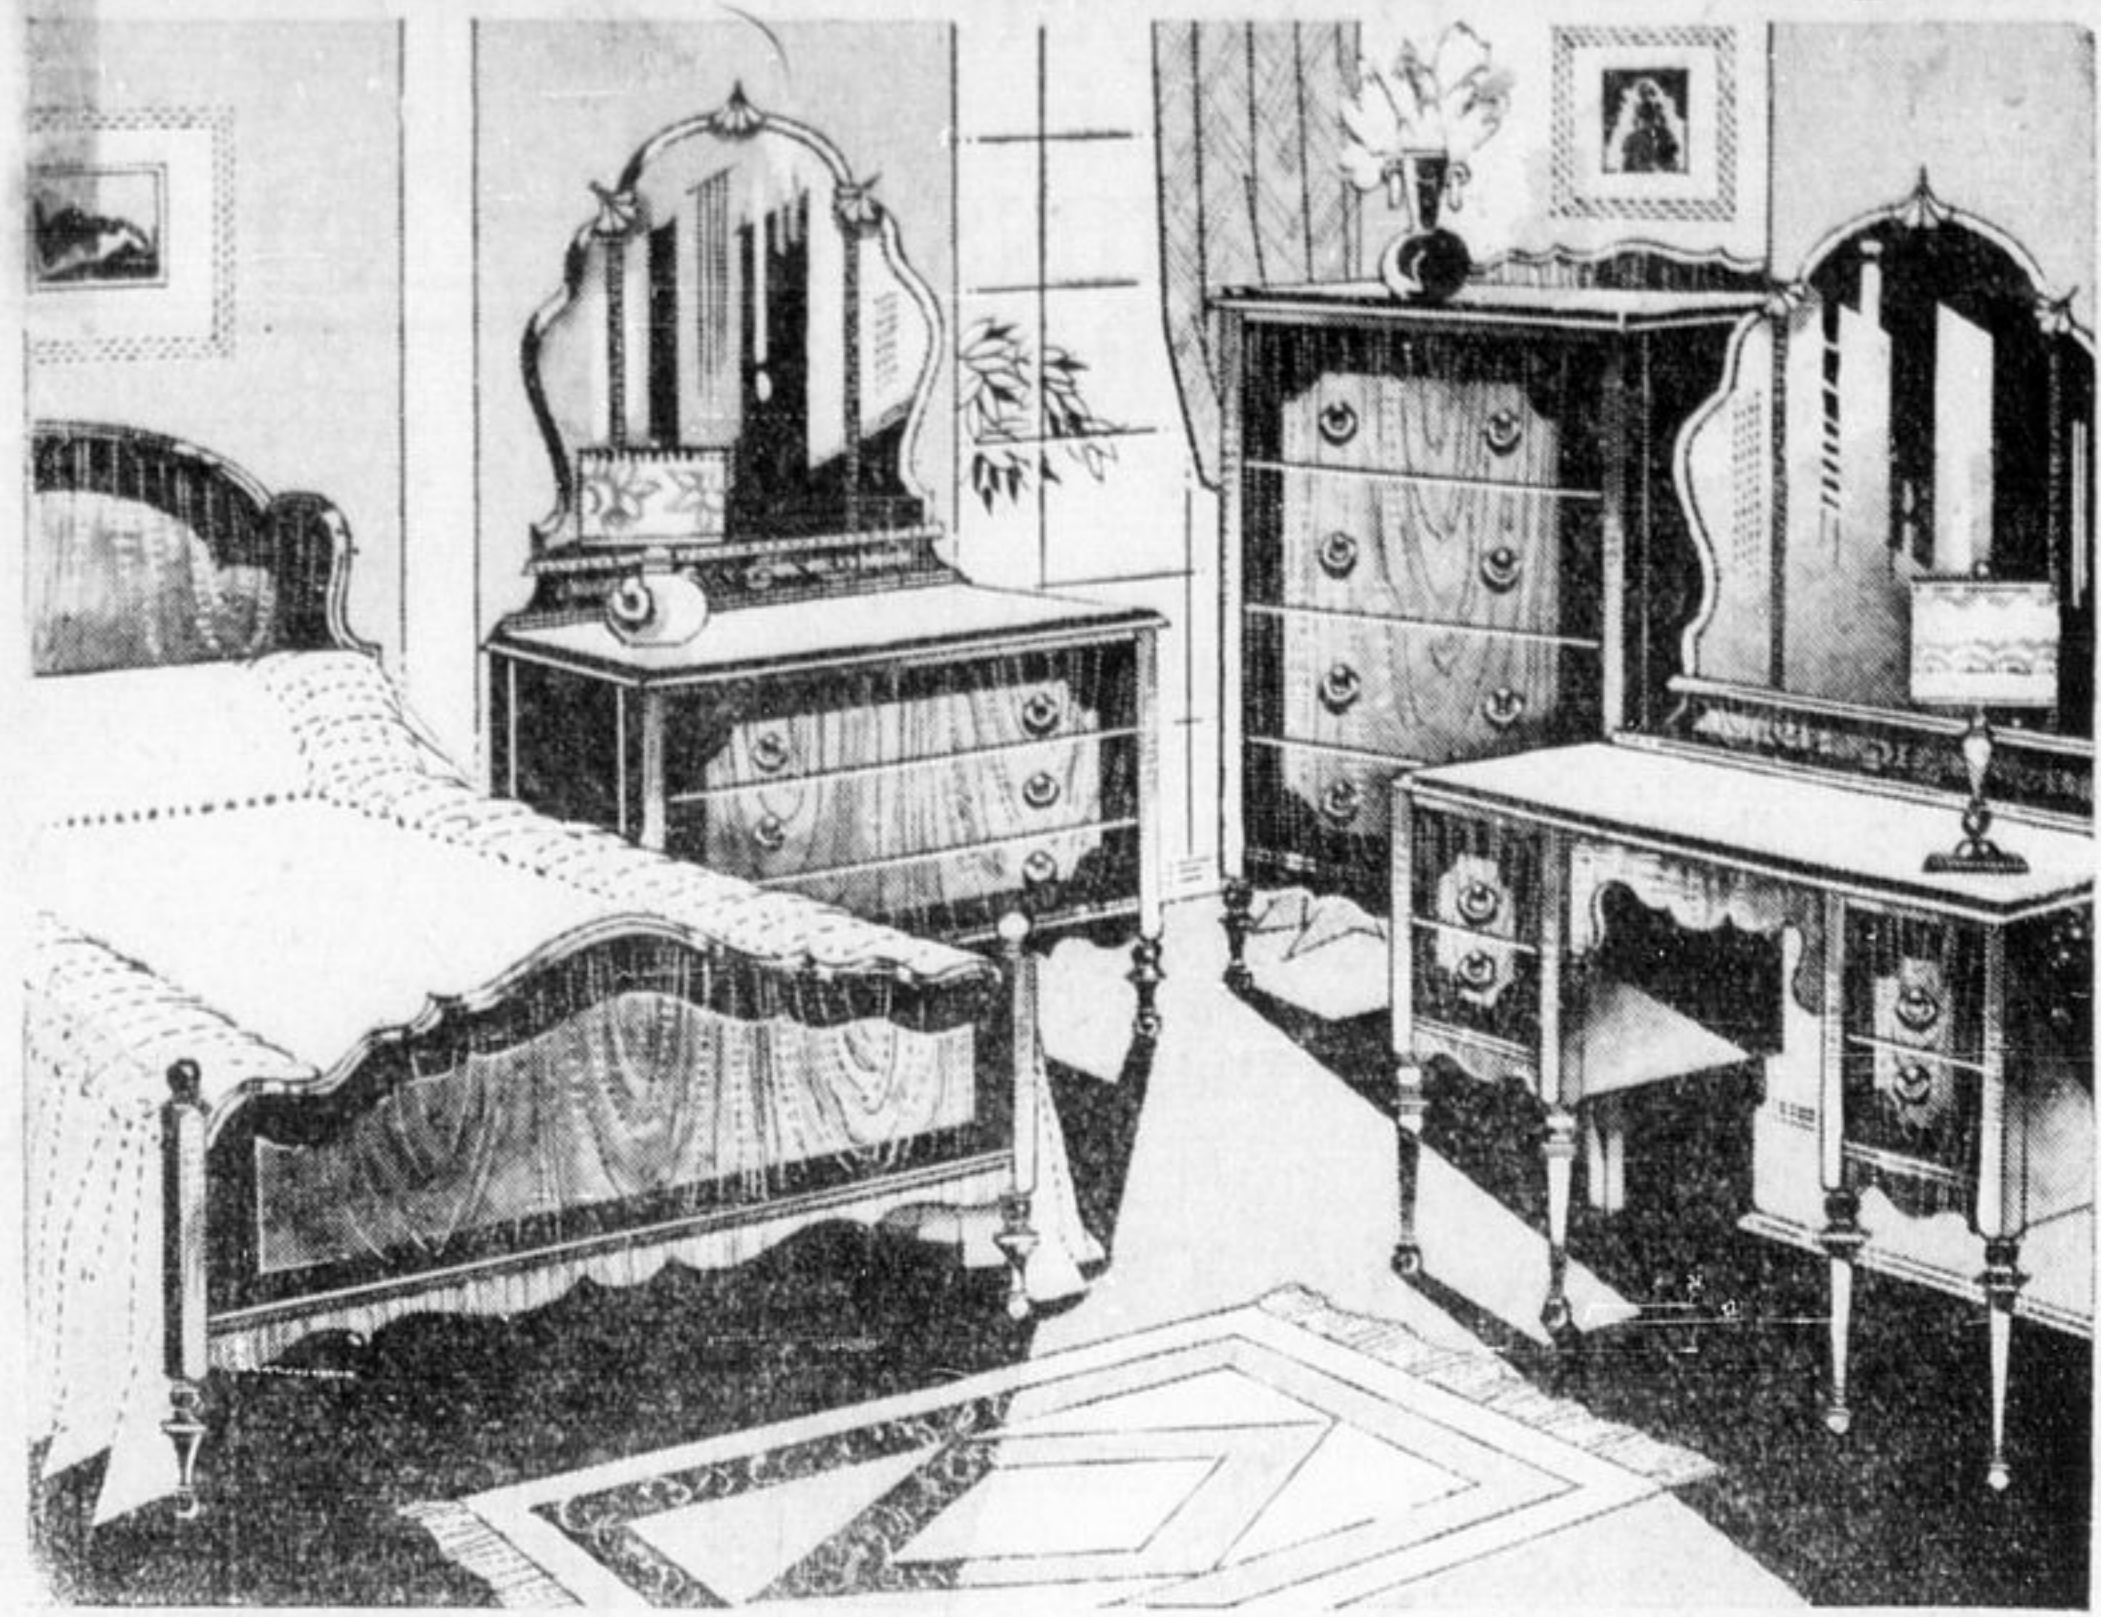

Moderne or Conventional Styles

Complete Bedroom Outfit as Illustrated

This four-piece suite of GENUINE WALNUT combined with selected cabinet woods. Note the Triple Venetian Mirrors, also the rich two-tone front. Included, SAGLESS CABLE SPRING COTTON FELT MATTRESS, PAIR OF FEATHER PILLOWS, also an Axminster Rug, size 36" x 63" in several designs. COMPLETE **$96**

$5.00 Delivers