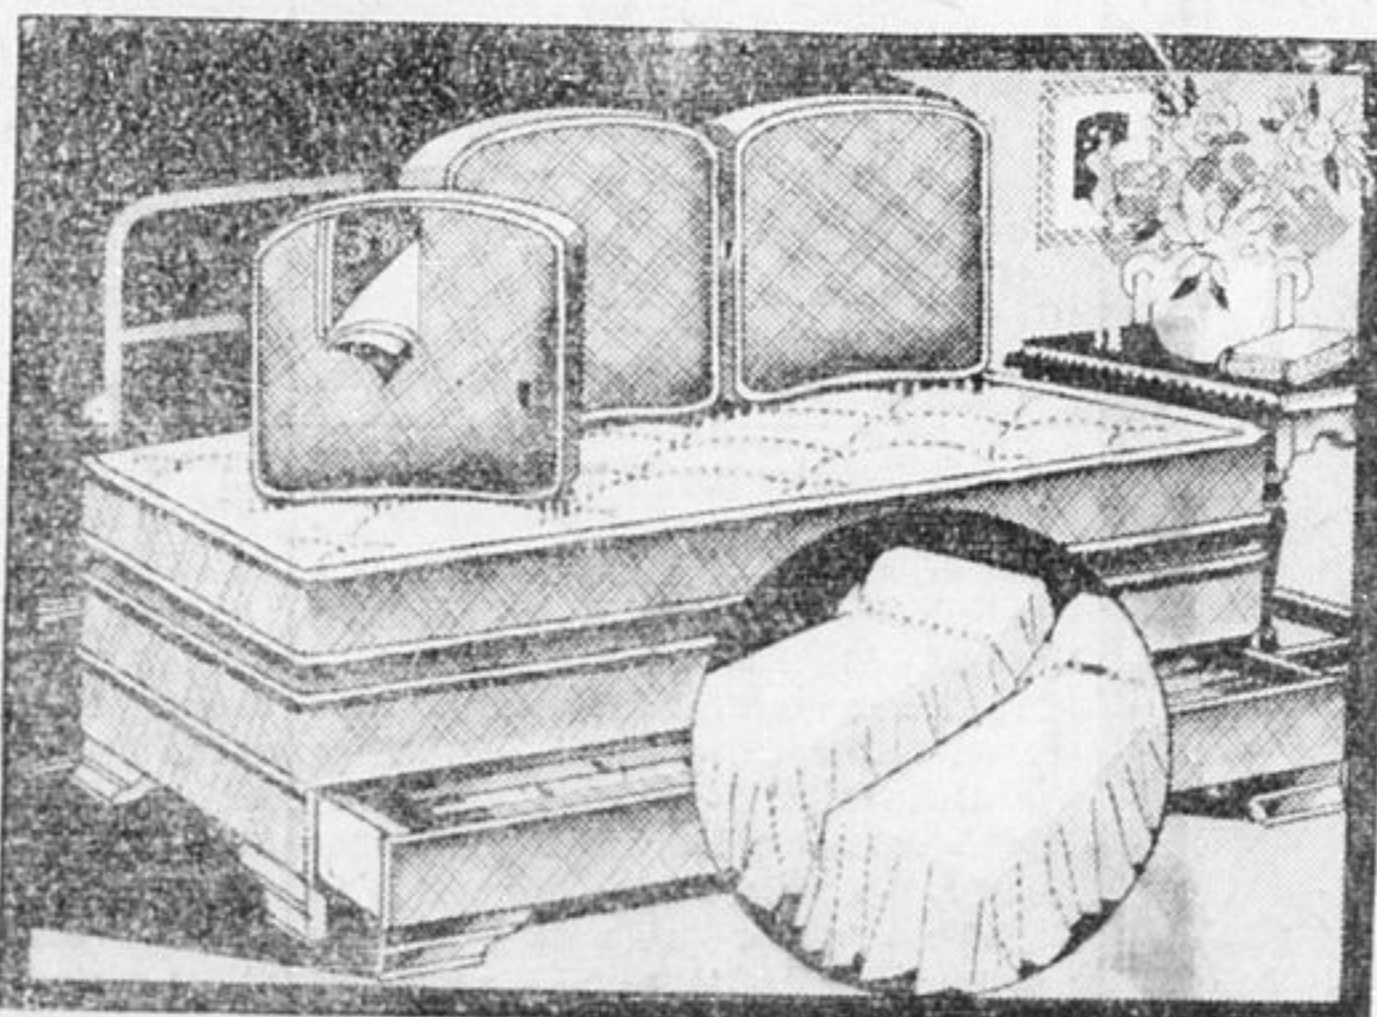

PRICED FROM

\$149.50

Easy Terms Arranged Also Liberal Trade in Allowance

OUR STORES OPEN ALL DAY SATURDAY

Specially Priced Studio Couch

Convertible into twin or double bed with sagless cable spring, well filled mattress and large back cushion. SPECIAL

\$24.50

\$1.00 Weekly

Studio Couch with Metal Back and Spring Filled Cushions

Smartly tailored with SPRING FILLED MATTRESS, also SPRING FILLED BACK CUSHION, with metal back support. Convertible into twin or double beds. Opens from the front, attractive color combination. SPECIAL

\$34.50

12 MONTHS TO PAY

Moderne Dinette Suite Complete with Dinnerware

Complete set of Dinnerware for 6 persons, which includes CUTLERY, GLASS WARE, and TABLE LINEN, and this moderne Dinette Suite, as illustrated, complete this apartment dining room. The suite in rich walnut finish, lots of drawer and cupboard space. Extension Table, Diners with slip seats. COMPLETE **\$96**