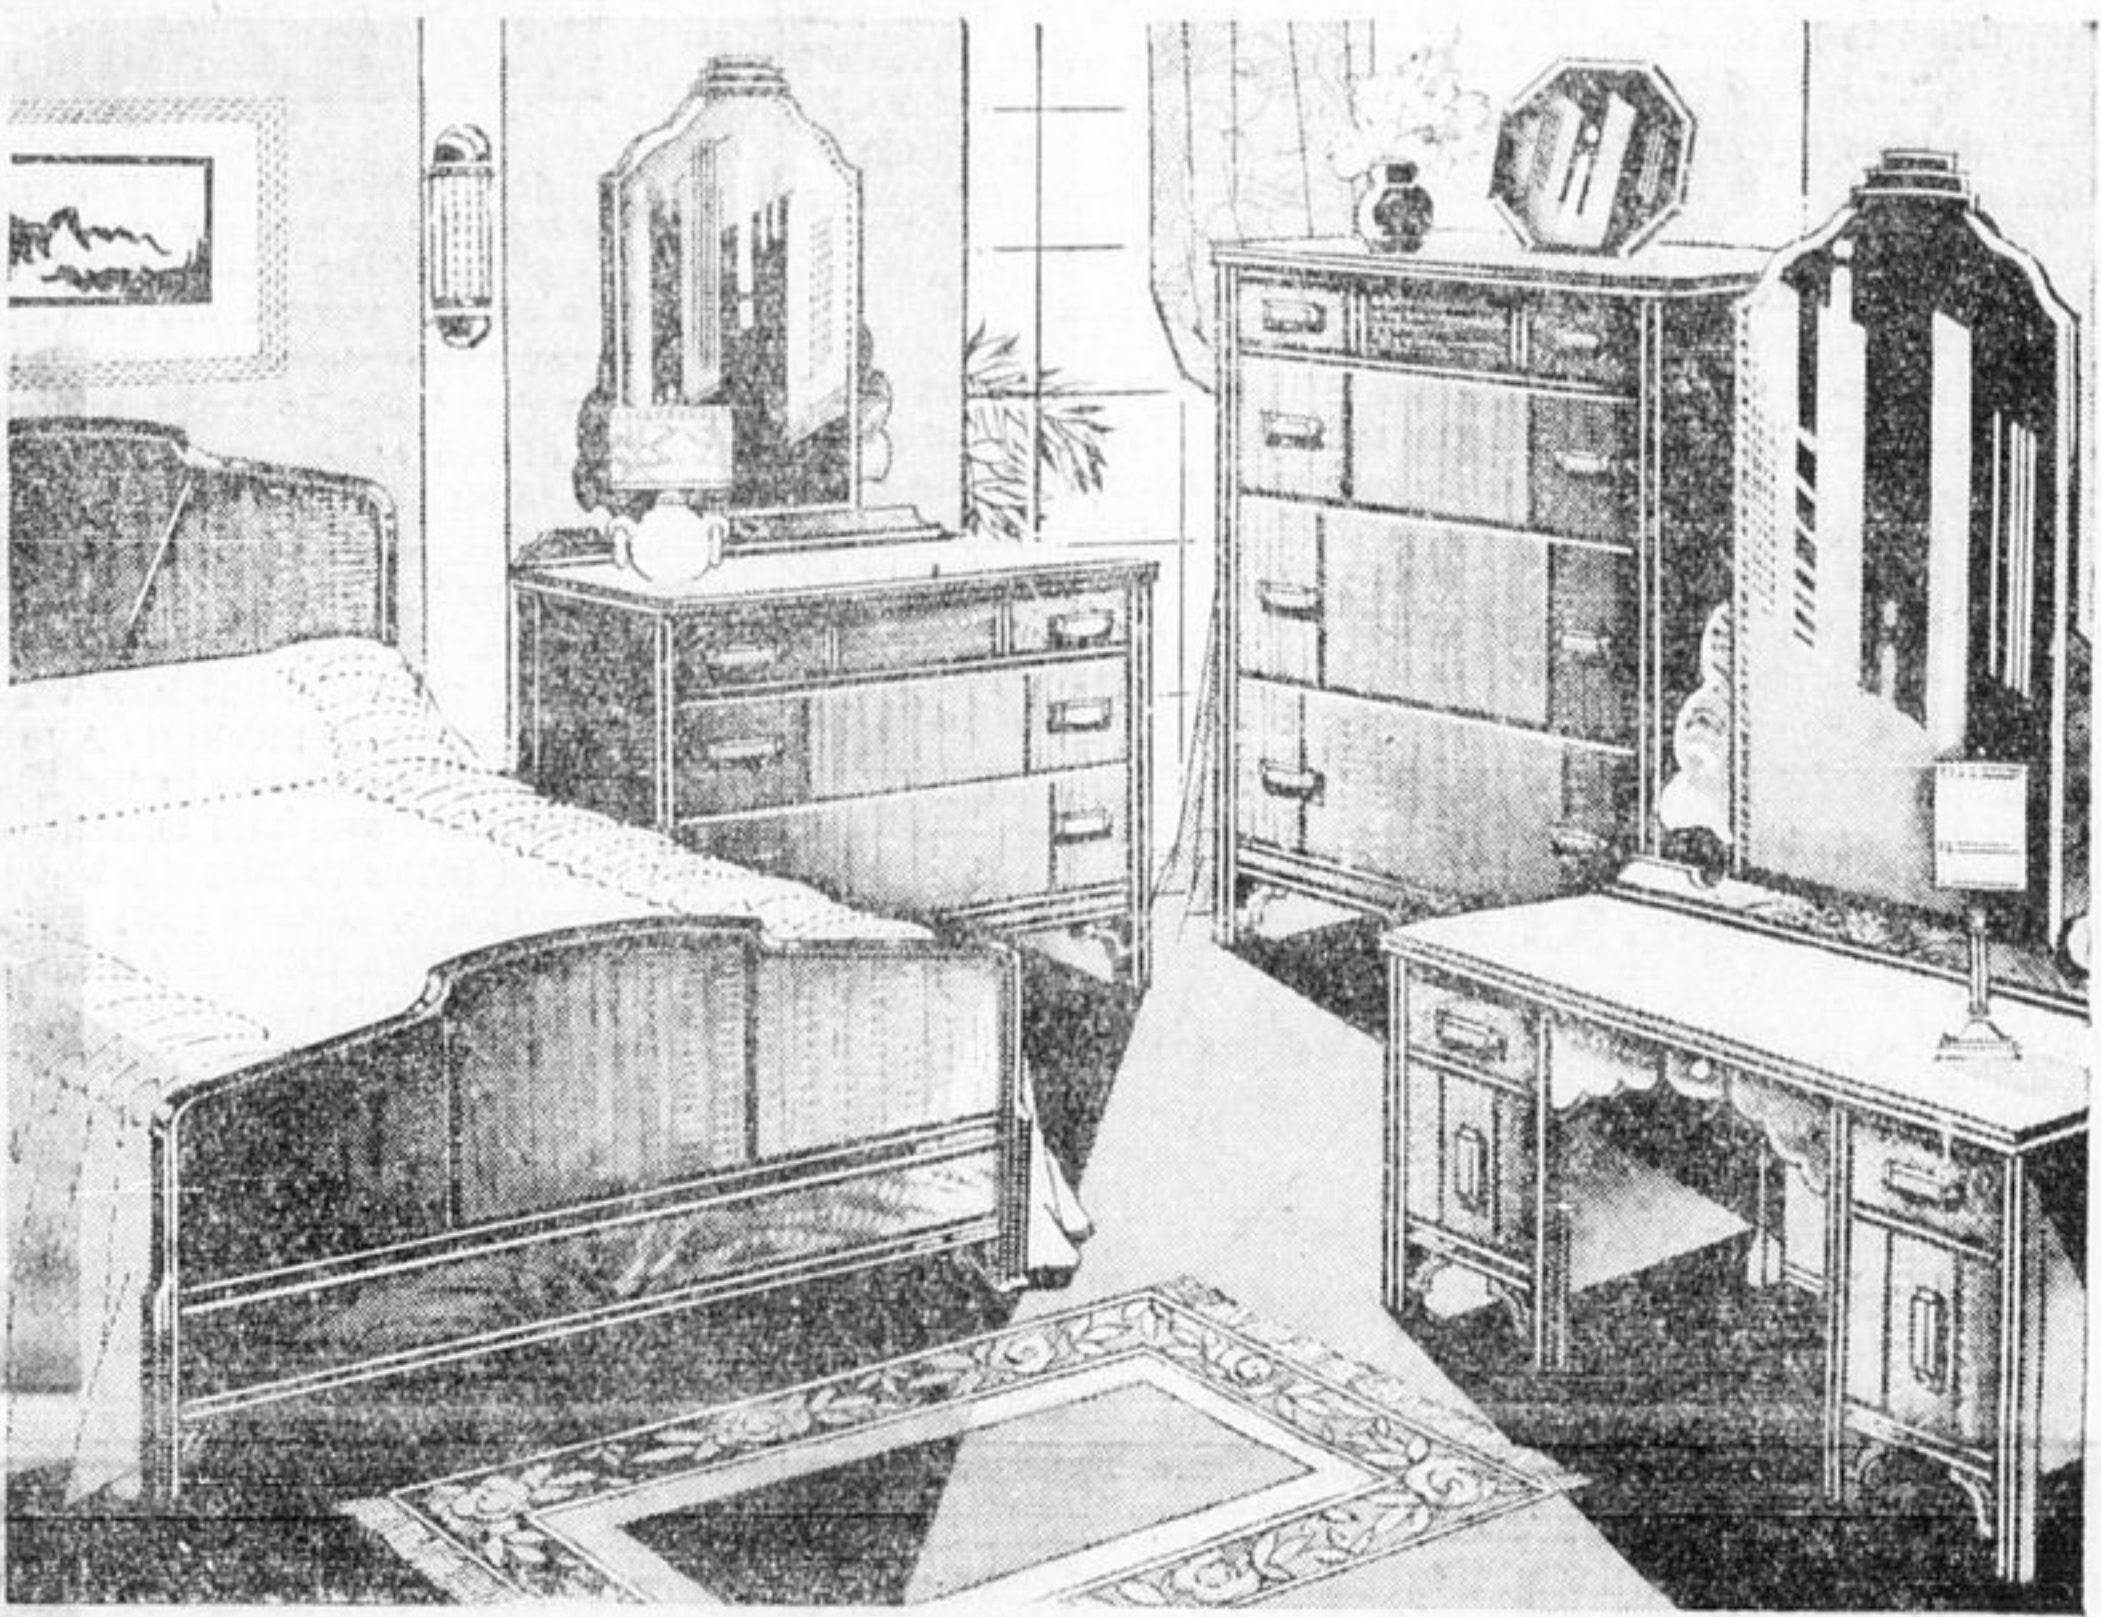

Modern Bedroom Outfit--Genuine Walnut

Right up to the minute and moderately priced, of GENUINE TWO-TONE WALNUT, combined with selected cabinet woods; Venetian Plate Mirror on the roomy VANITY, CHEST OF DRAWERS, FULL SIZE BED, SAGLESS CABLE SPRING, COTTON FELT MATTRESS and pair of feather pillows (Dresser at an additional cost). COMPLETE **$96**

$5.00 Delivers