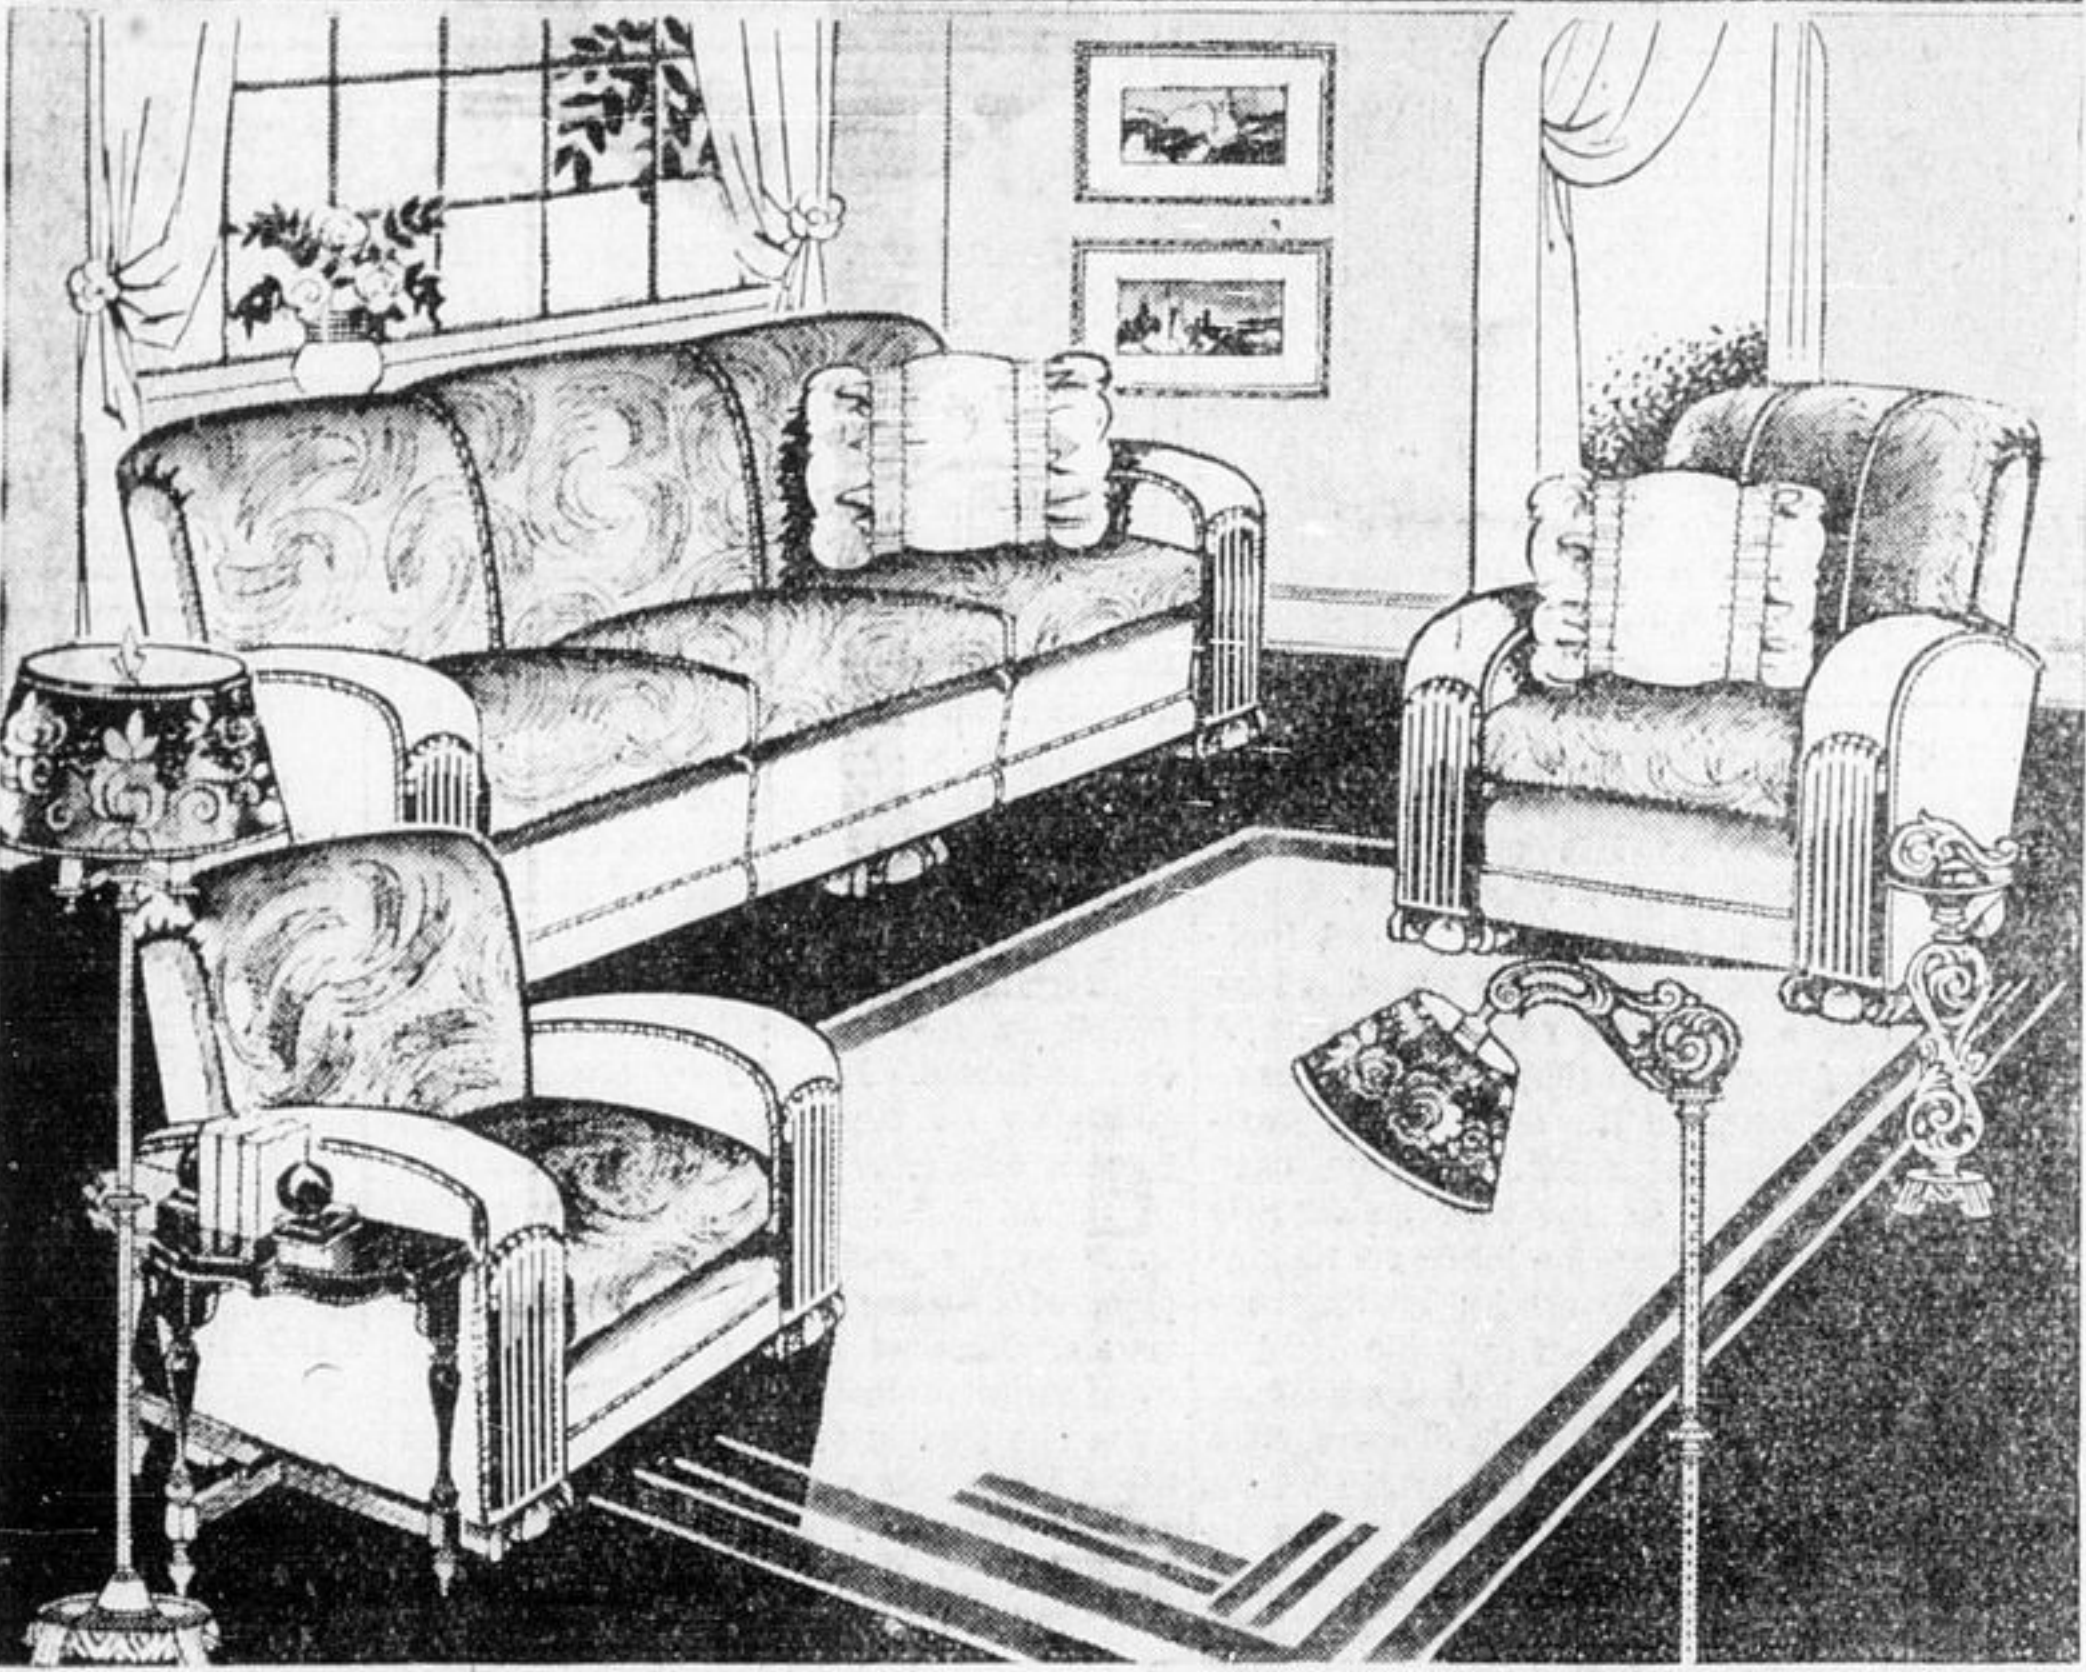

IT'S YOLLES FOR REAL FURNITURE VALUES!

Furnish

ANY ROOM COMPLETELY FOR

$96

$5 DELIVERS

YOUR CHOICE OF ANY GROUP SHOWN

Householders, here is a real opportunity to furnish three rooms completely or you can select any one of the outfits . . . and either way you will make a substantial saving. Visit the Yolles store in your neighborhood to-morrow, see these beautiful pieces on display, and ask about our easy payment plan.

Not 2 pieces Not 3 pieces But 15 PIECES

$96

$5

Delivers

Almost all the furniture required to make an up-to-date stylish living room. Every piece carefully selected and practical. Smart color combinations of the upholstery fabric, nicely carved show-wood on the front of the arms. Both bridge and junior lamp match; cushions are in various colors and the framed pictures are of landscape subjects beautifully reproduced. And then the terms are so easy to make this purchase possible.

Only $5 Down

Moderne! Low Priced! As Illustrated!

15-Piece living room group with a moderne chesterfield suite, reversible spring filled cushions, stylish carved show panels, durable fabric with contrasting colors on the arms and bands. Included: BRIDGE STAND AND SHADE, JUNIOR STAND AND SHADE, WALNUT END TABLE, TWO FRAMED PICTURES, SMOKER STAND, TWO FANCY CUSHIONS AND PAIR OF METAL BOOKENDS. **$96**