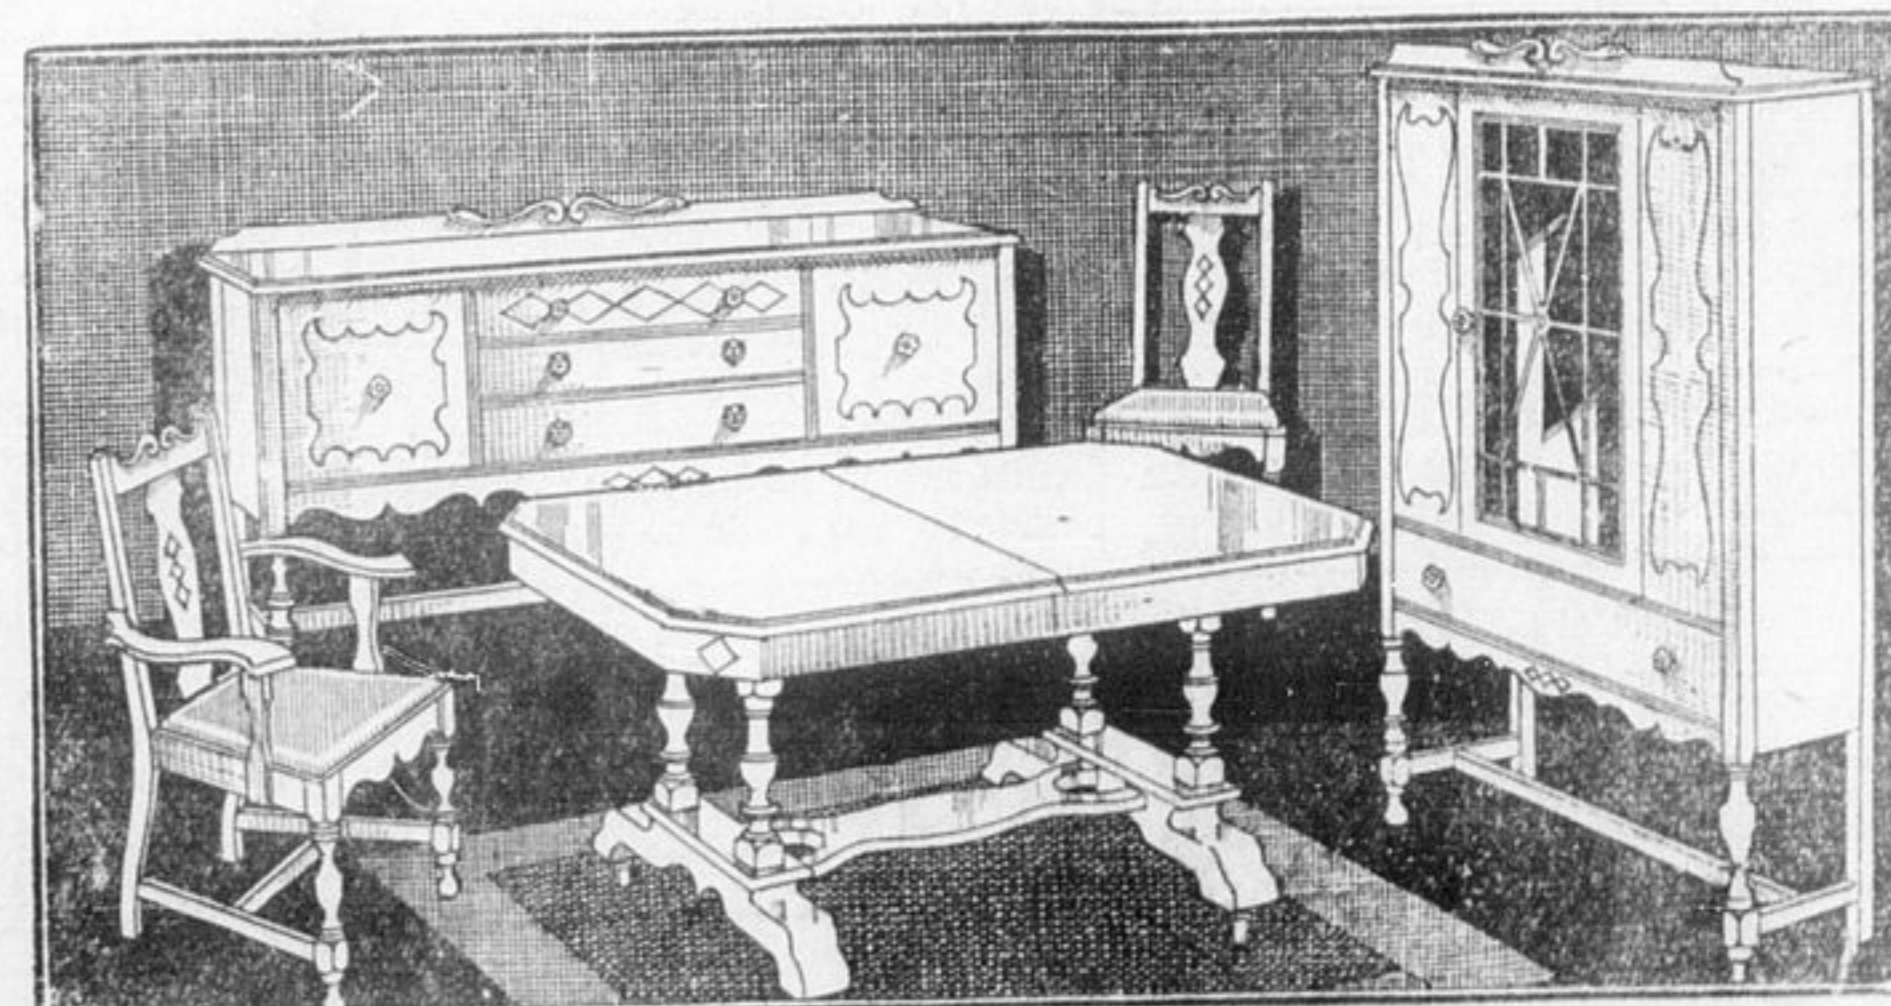

Dining Room Suite

An attractive and useful set. Buffet has drawers and cupboard space, oblong extension table with pedestal base, Five small chairs, one armchair with slip seats. 8 PIECES **$54.00**
CHINA CABINET AT AN ADDITIONAL COST

Moderne Bed Room Suite

An imported exhibition sample. Suite of finest craftsmanship throughout. Utterly original with rounded tops that suggest a graceful waterfall effect. Equally distinctive is the combination of rare woods including rich Acacia Burl and pin-striped Walnut veneer. Every woman will like the adjustable dresser mirror and the frosted "Make-up" Lights on either side of the full-length Vanity Mirror. Regularly Priced at $295. Now only **$195**

Breakfast Sets

IN IVORY AND GREEN, IVORY AND BLACK, IVORY AND RED AND NATURAL FINISH. 6-piece Set, 4 chairs, table and roomy buffet with glass cupboard top. Complete Set **32.50**
On sale at

A Smart set with Built-in Clock on Buffet, in Ivory and Red Complete set for **39.50**

YOUNES

46 Third Ave. Timmins

Furniture Co. Limited

Phone 370

Stoves

Quebec Heaters at **$11.95**

Quebec Range with Oven. Has Enamel Panel and Attractive Nickel trimmings. **22.95**

Modern Stove. Has large firebox. Oven 16 x 12 x 20. Enamel door, large warming closet, reservoir, with Enamel panel. A real stove at only **57.50**

WE ACCEPT YOUR OLD STOVE AS DEPOSIT