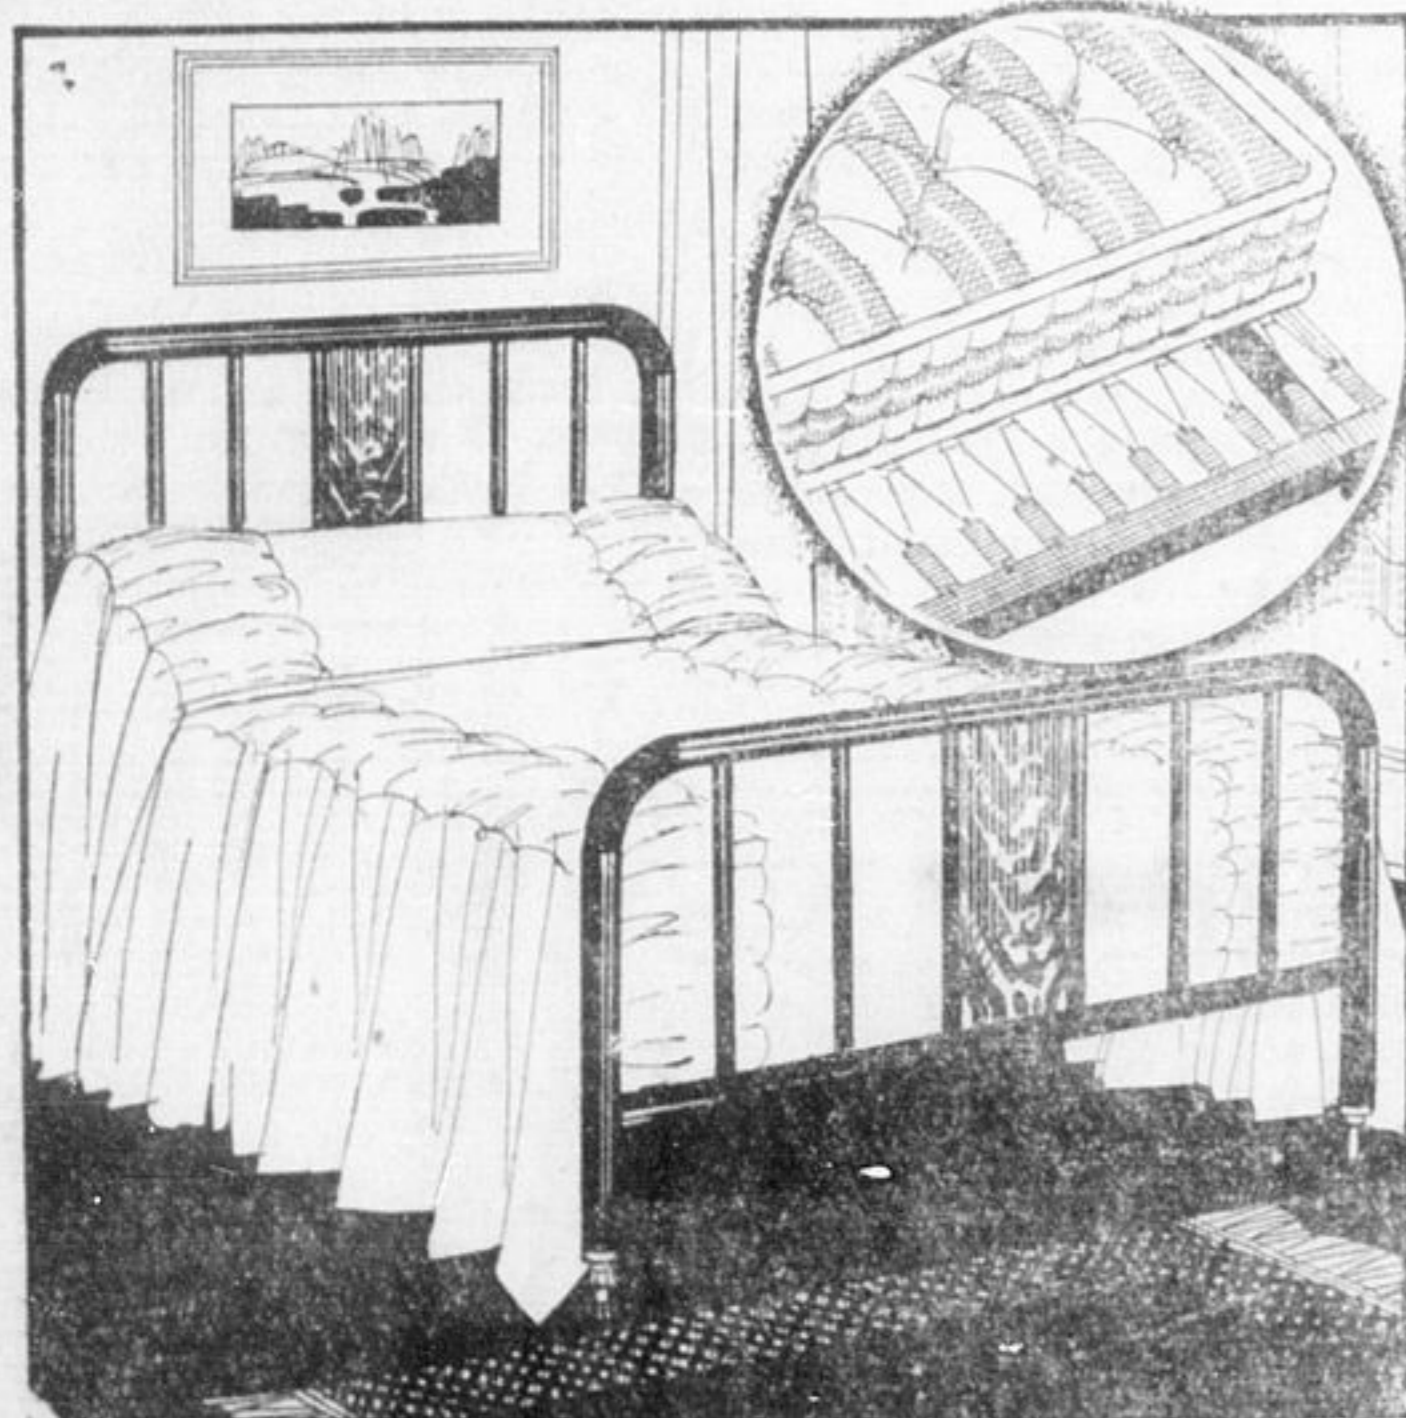

3-Piece Bed Outfit

Walnut Steel Bed with panel, sagless cable spring, cotton-filled mattress. Available in all sizes. **$15.95**