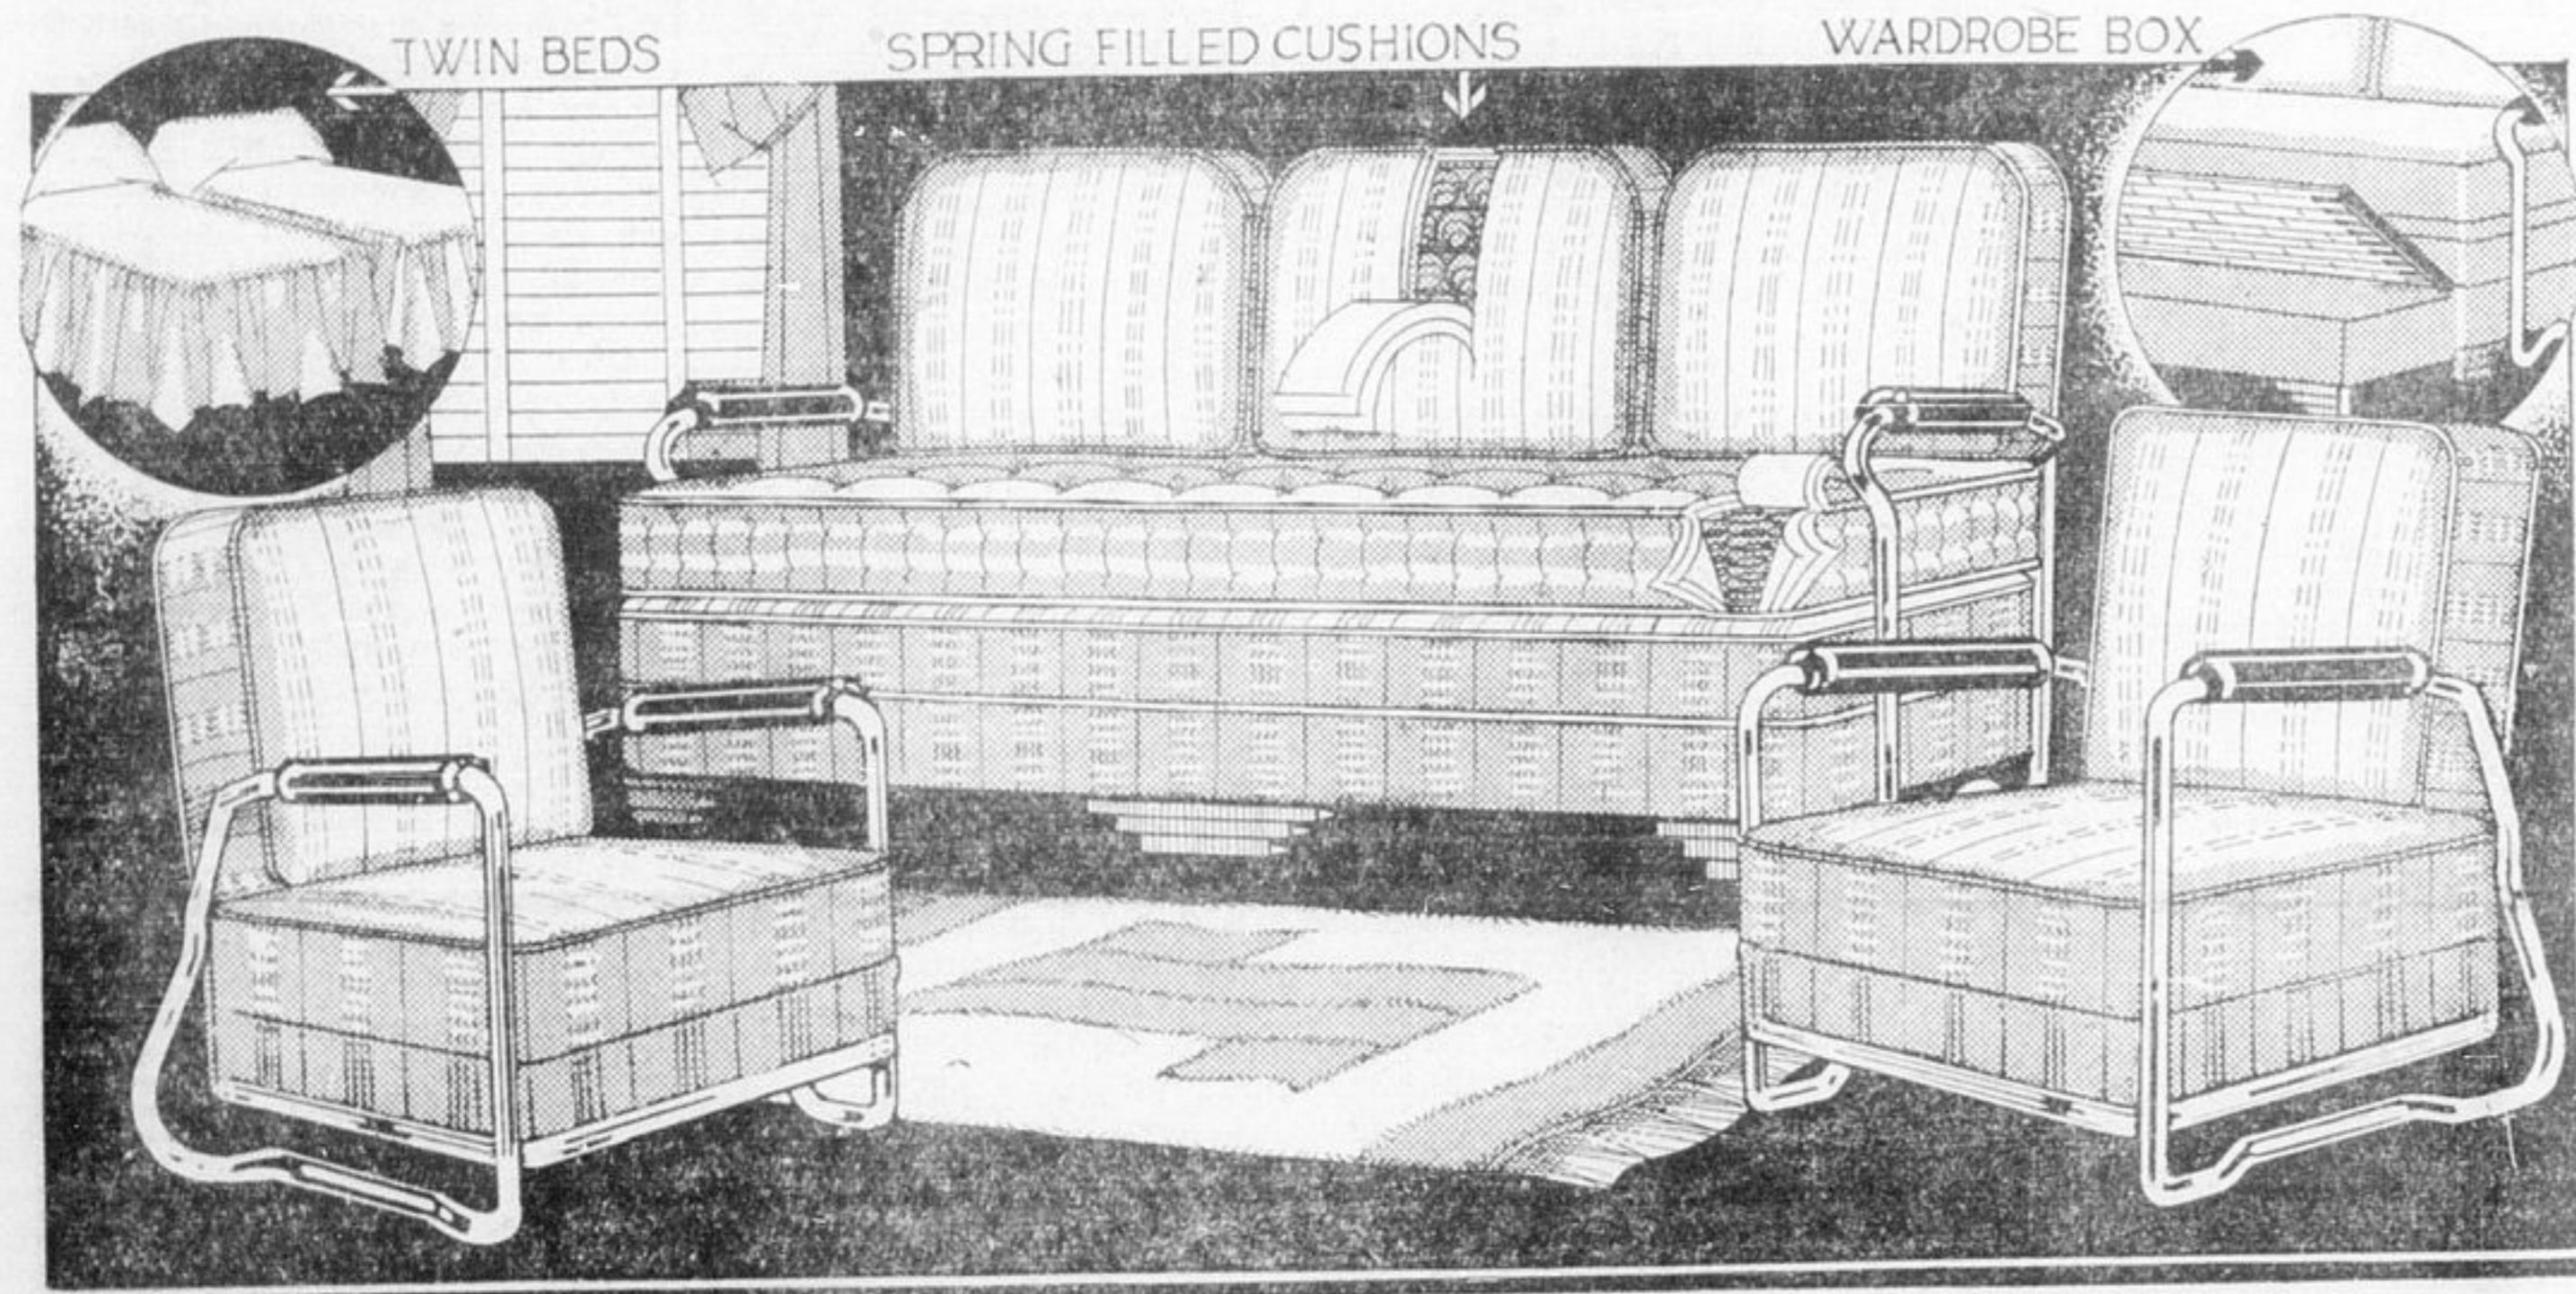

Chrome Studio Group

$99.00

A truly smart outfit. Studio upholstered in attractive materials and has spring-filled mattress, spring-filled cushions, Wardrobe box and back to support cushions. Chairs to match with spring-filled seat and back. 3 PIECES for

Card Tables

Red, Green or Black Tops, ea. **99c**

Bed Lamps

Complete with cord **99c**

Radio Lamps

Several Designs **$1.95**

Gate Leg Tables

In Walnut Finish **$13.95**