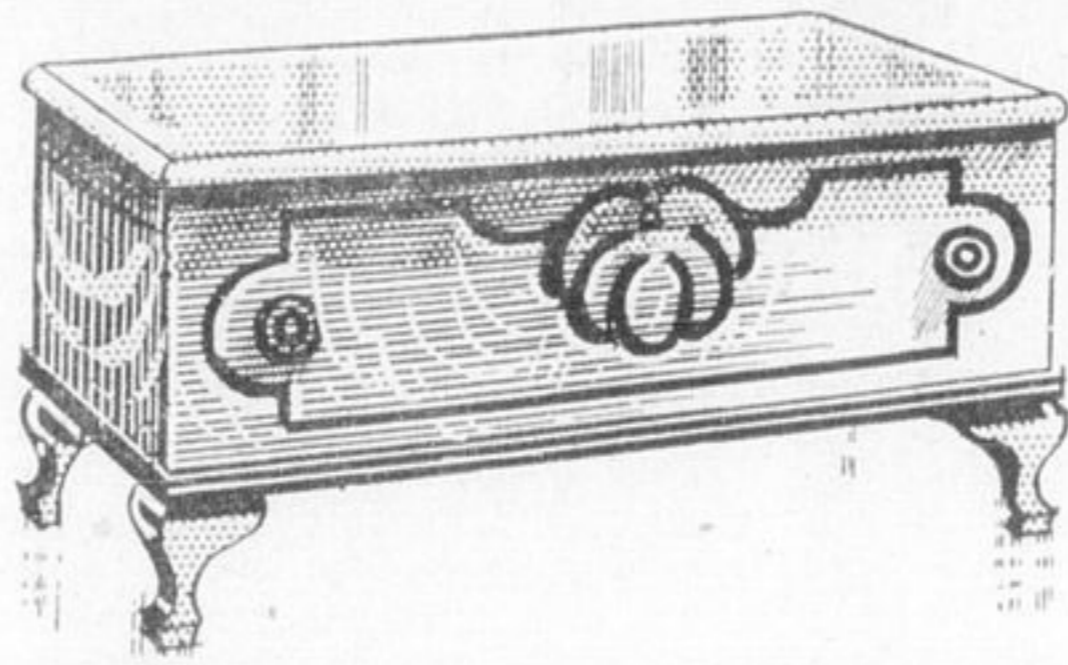

A large assortment of Cedar Chests in Walnut Finish and Solid Walnut, from **$10.95**