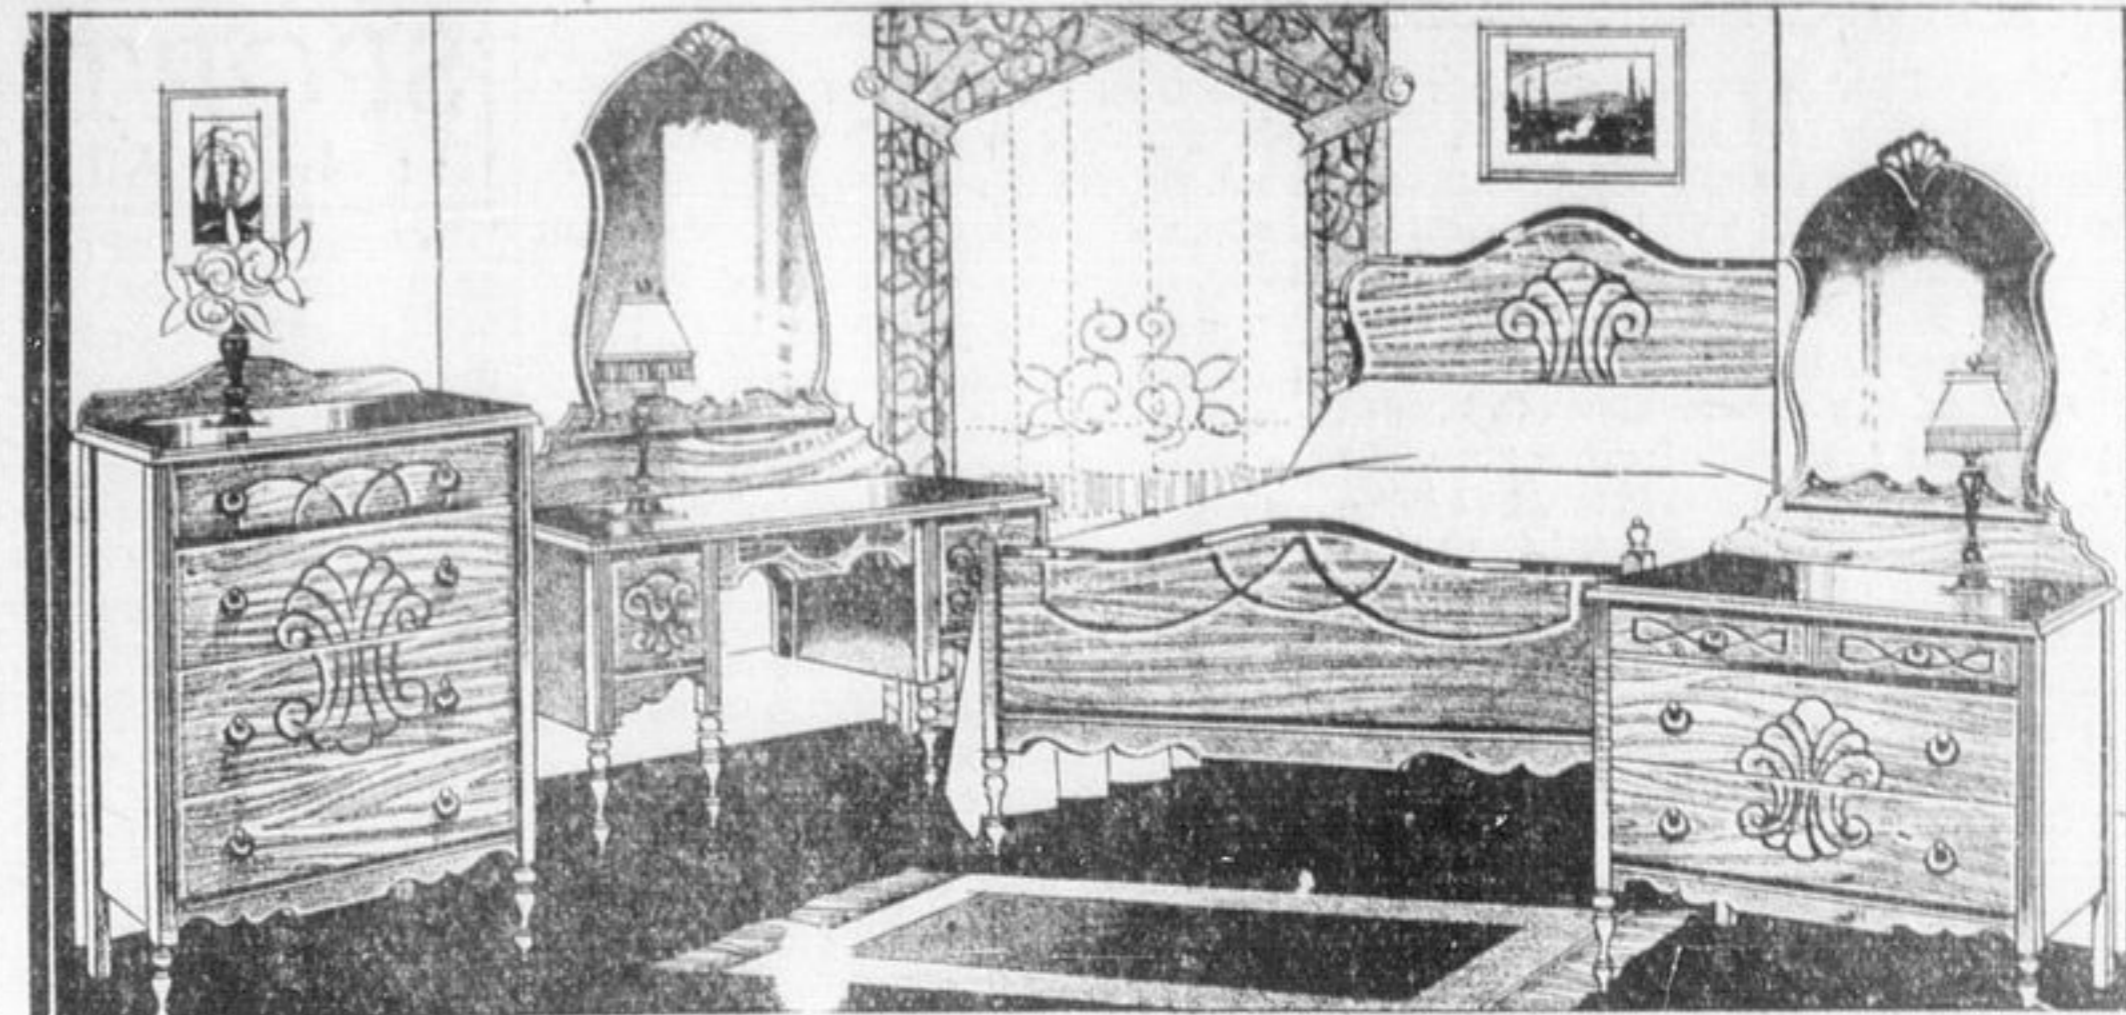

10-Piece Bed Room Outfit

VANITY DRESSER, CHEST OF DRAWERS, FULL SIZE BED, SAGLESS CABLE SPRING, COTTON FELT MATTRESS, PAIR OF FEATHER PILLOWS, TWO PILLOW SLIPS and BEDLAMP. 10 Pieces **$59.00**
DRESSER AT AN ADDITIONAL COST.