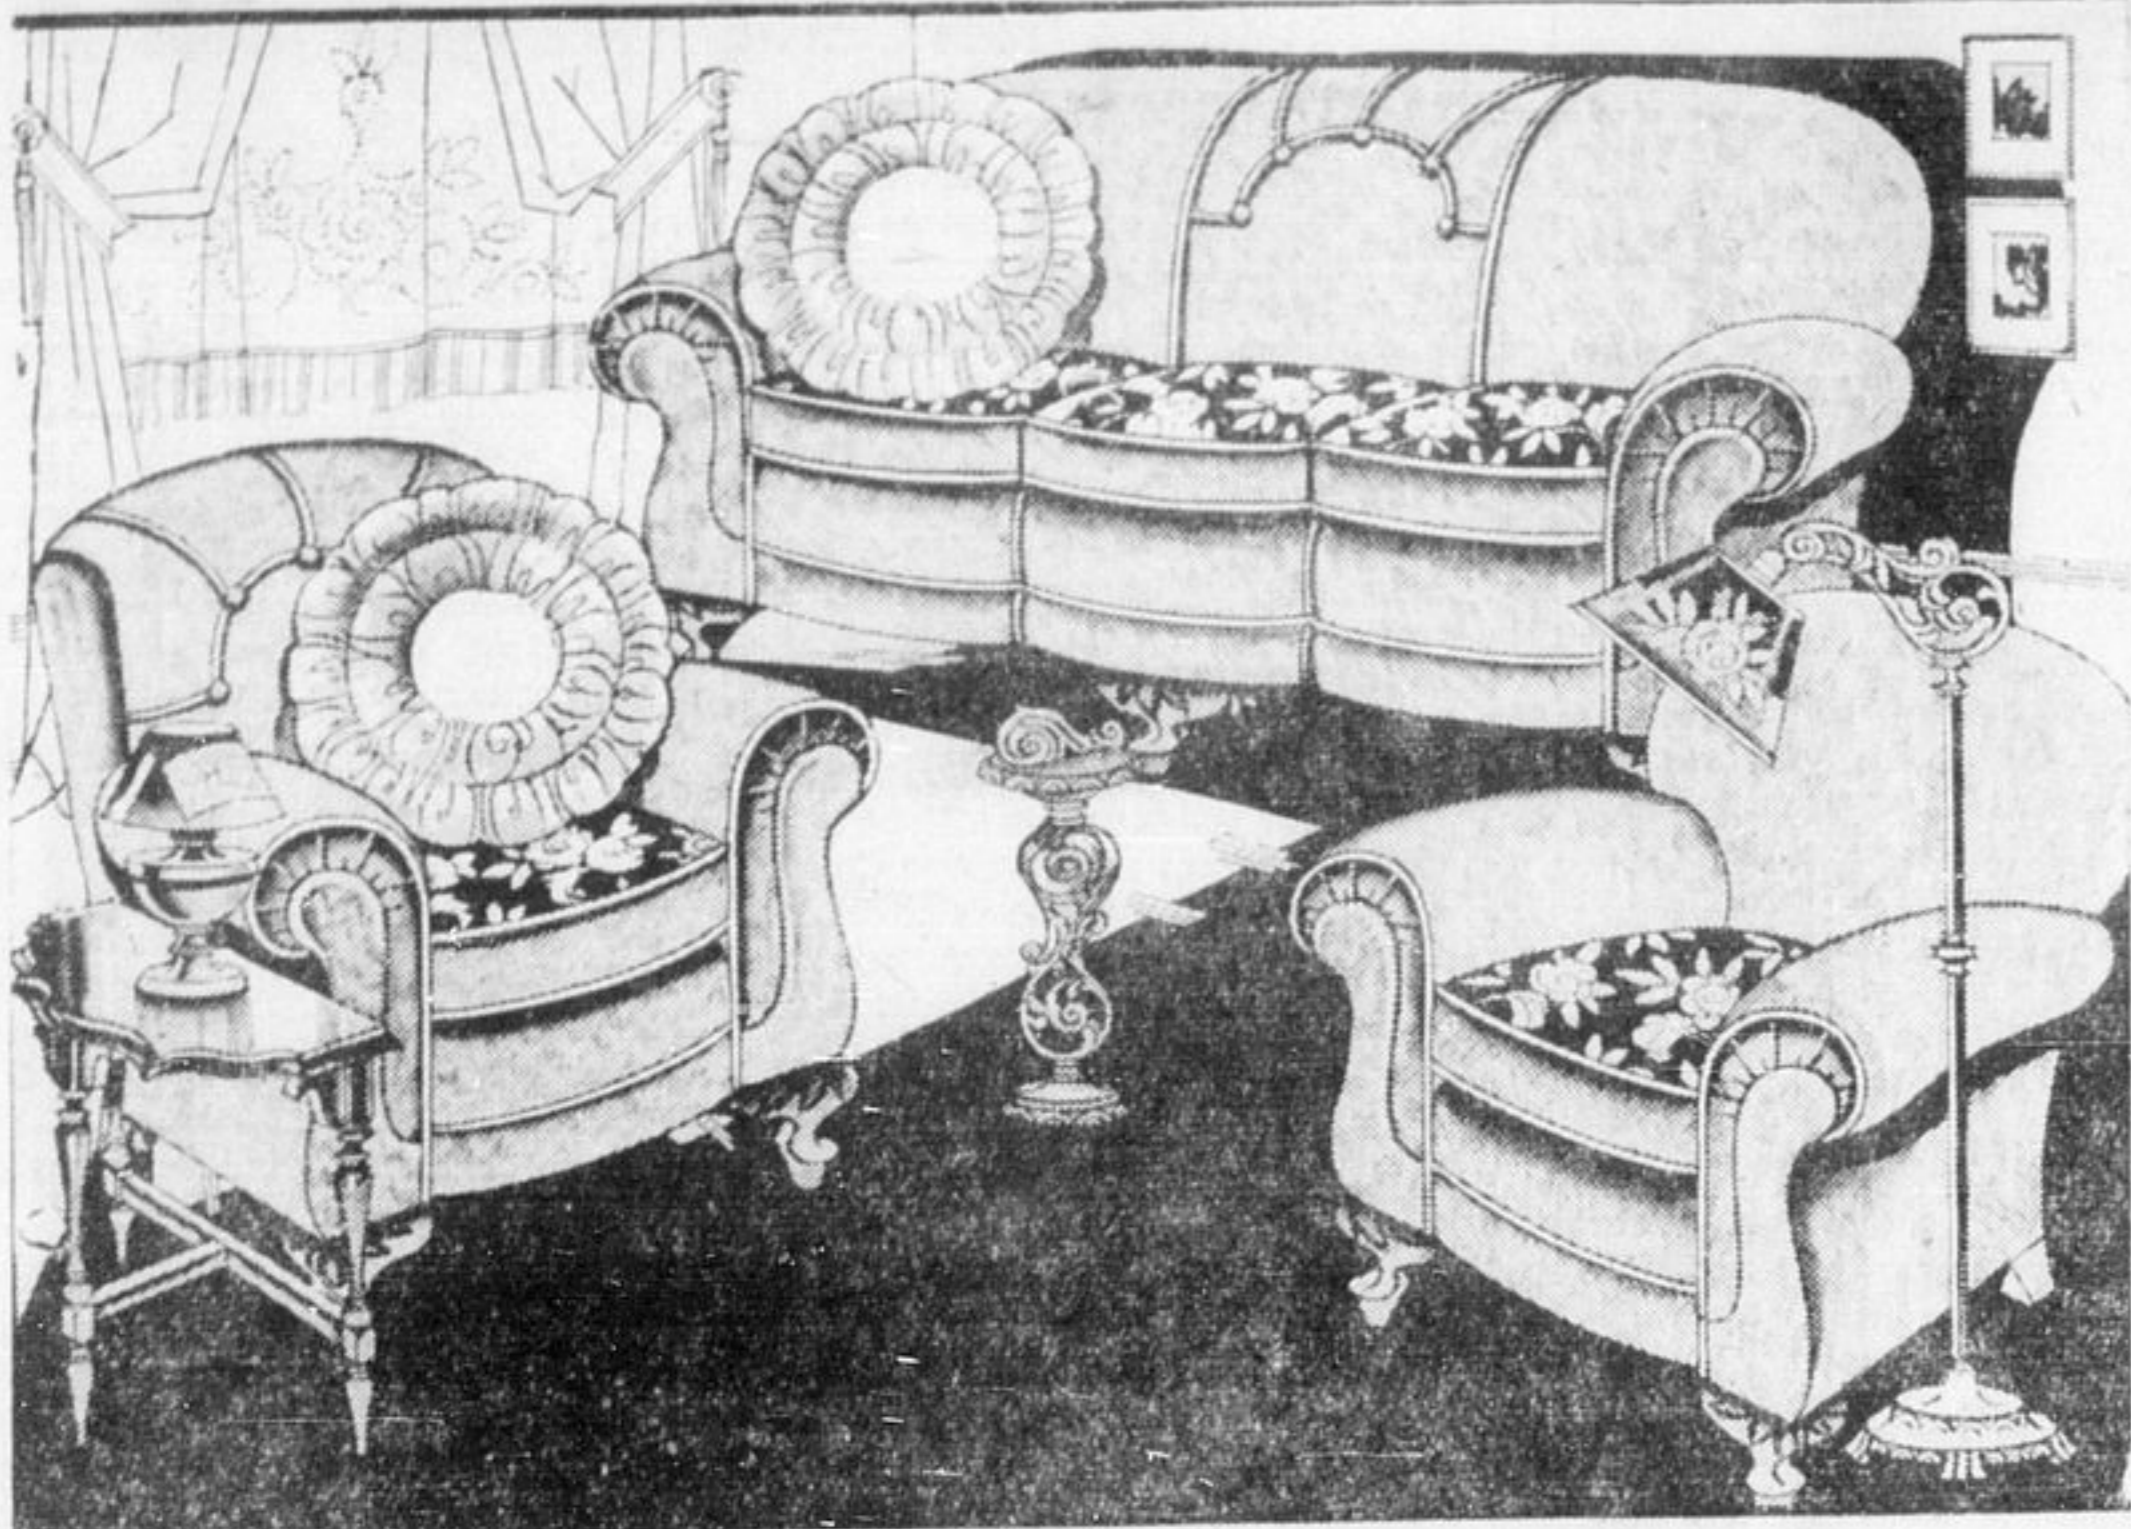

THESE VALUES "TALK OUT LOUD"

10-Piece Living Room Suite

A Smart Chesterfield Suite with REVERSIBLE SPRING-FILLED CUSHIONS in attractive colour combinations and INCLUDED are BRIDGE LAMP AND SHADE, HALF ROUND END TABLE, Two Fancy Cushions, Metal Smoker Stand, also a Framed Oilette Picture.

$59.00