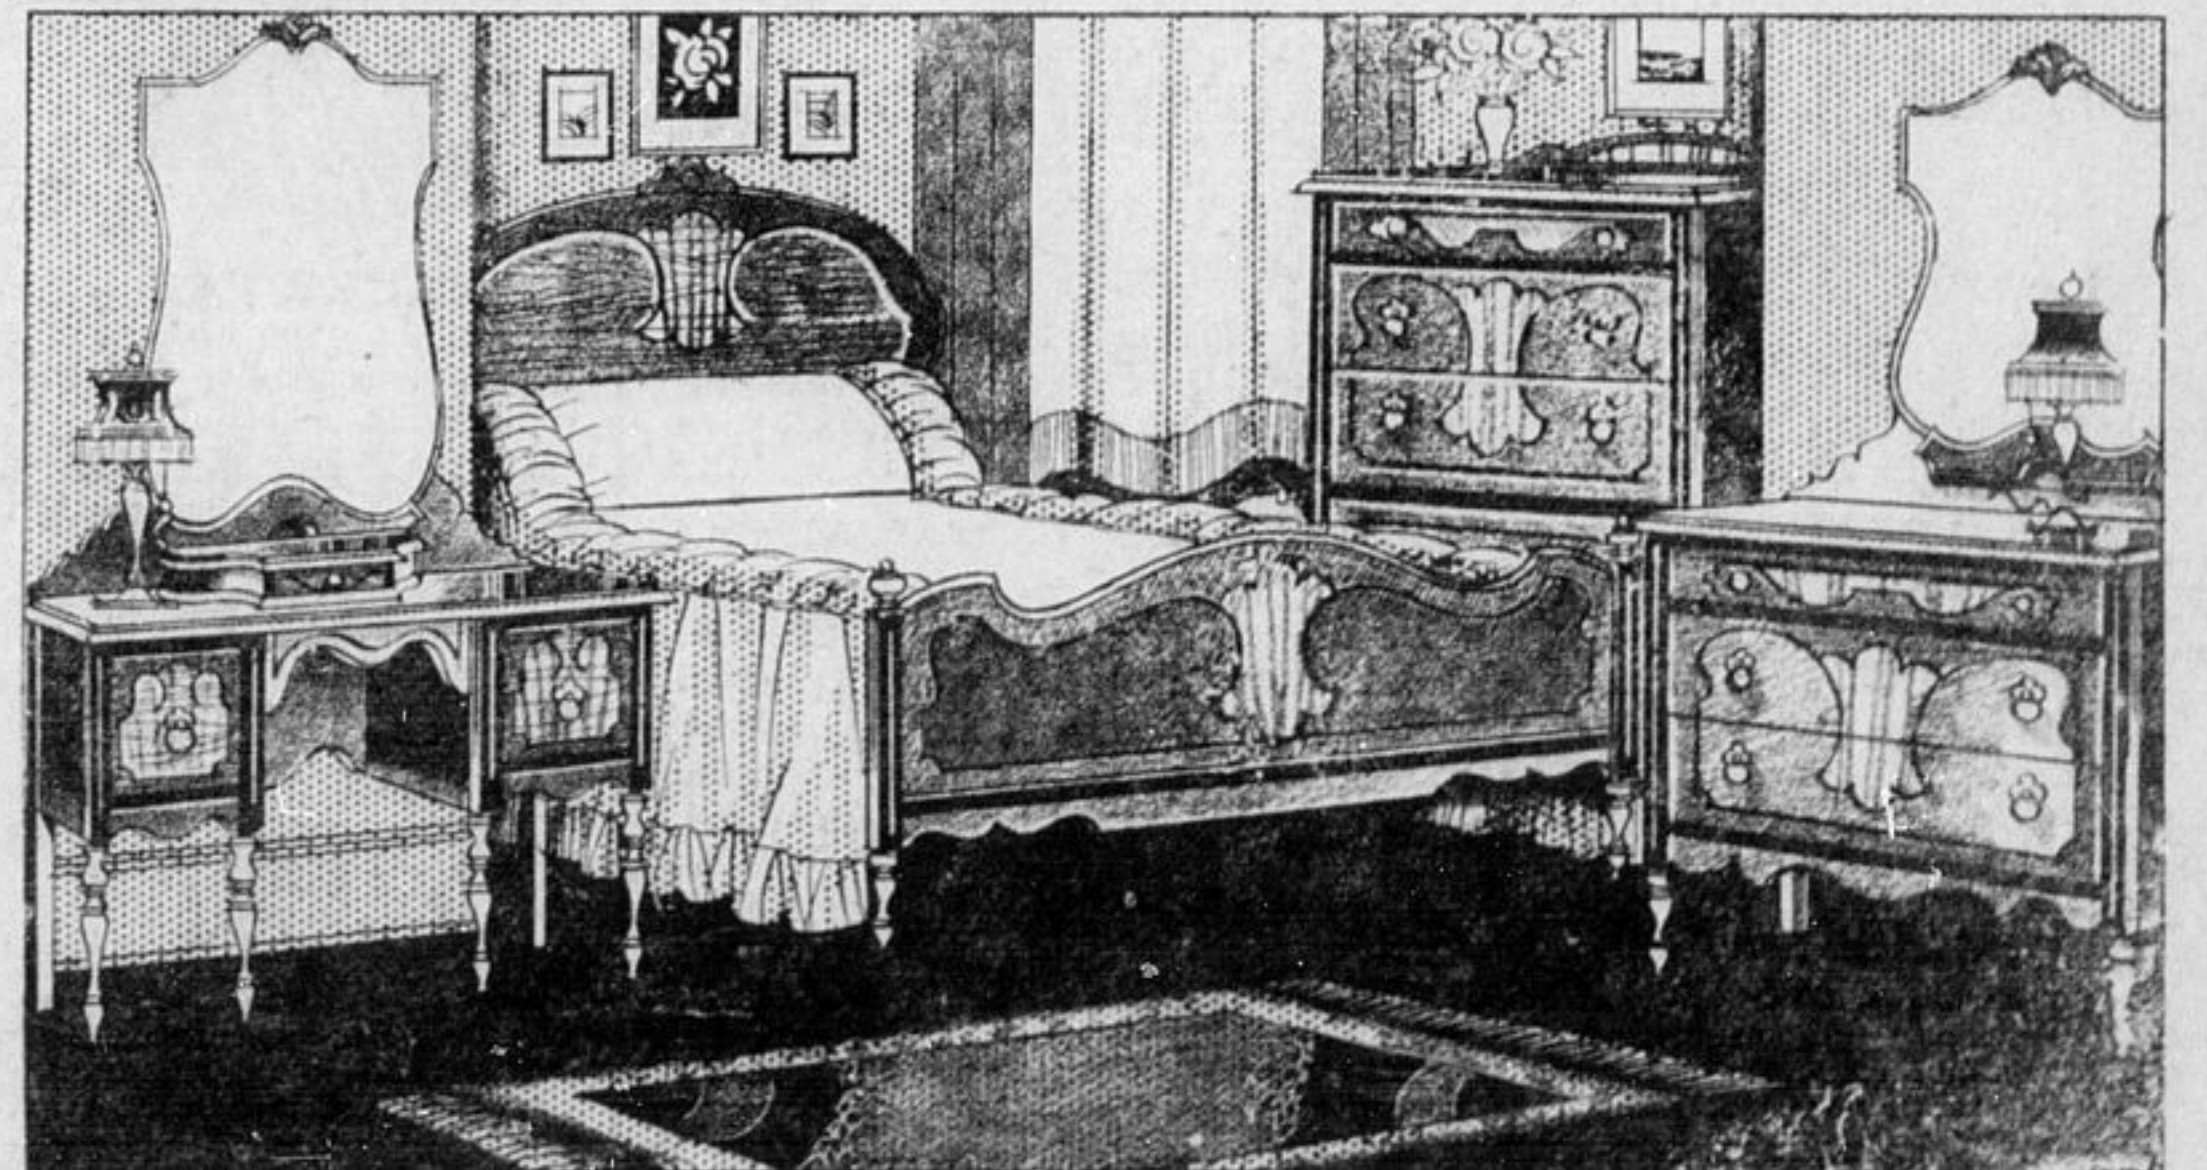

Solid Walnut

This Beautiful Chair $8.95

EASY TERMS

Attractive Bedroom Outfit

A lovely Suite with full size panel bed, roomy chiffrobe, vanity with Venetian mirror, sagless spring, mattress, pair of pillows and bed lamp. 8 pieces complete for only **$79**

SMALL DOWN PAYMENT DELIVERS

SPECIAL PRICES

for CASH and CARRY

Cushions

Various shapes and colours. **99c**

Bed Lamps

Complete with Cord
Assorted Colours **99c**

Card Tables

Size 30" by 30"
Black and Green **99c**

Smoker Stand

Complete with Ash Tray **99c**

Wall Mirror

Sizes 8" by 24" **99c**