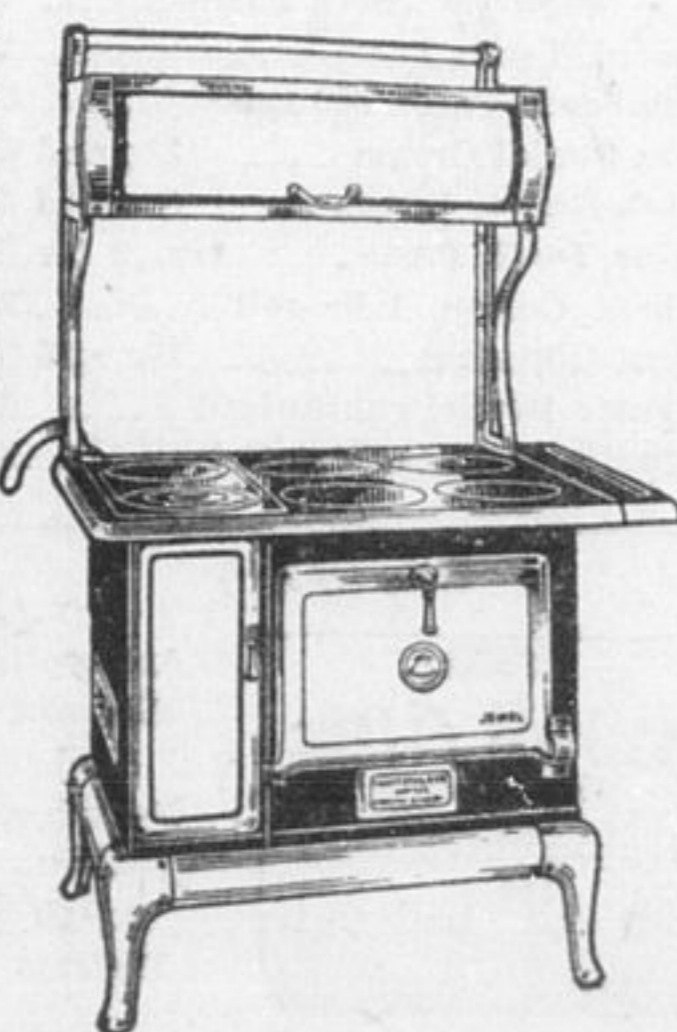

BRIDGE LAMP AND SHADE, END TABLE, SMOKER STAND, TWO FRAMED PICTURES, TWO FANCY CUSHIONS, PAIR BOOK ENDS, and only **\$79.00**

EASY TERMS

STOVE SALE!

If you have not yet decided on your new stove for the winter, do it now! Prices are low

Quebec Cook Stove

Gives volumes of heat and also a good baker, enamel door panel and nickel trim, brick lined fire pot and roller grates.

\$21.95

"A Jewel"

Here's a good stove and priced low. See how you can buy it, with warming closet as shown or with high shelf, polished top and deep fire box, nickel trim and enamelled panel on door.

STOVE WITHOUT HIGH CLOSET **\$33.75**

EASY TERMS

FREE—5-piece set of graniteware with every stove

STOVE WITH HIGH SHELF **\$39.95**

STOVE WITH CLOSET as shown **\$46.95**

You'll say it's a Jewel when you own one. Gives volumes of heat and will burn any kind of fuel. Triple roller grates, nickel trim and enamelled panel thermometer in oven door as illustrated. Complete with warming closet **\$59.00**

EASY TERMS

FREE—5-piece set of graniteware with every stove.

Trade in your old stove

12 months to pay

Tour the World with the NEW 1936 Philco

MODERNE DESIGN

Cabinet of genuine Walnut, large speaker to give rich tone music, and all the 1936 improvements of Philco.