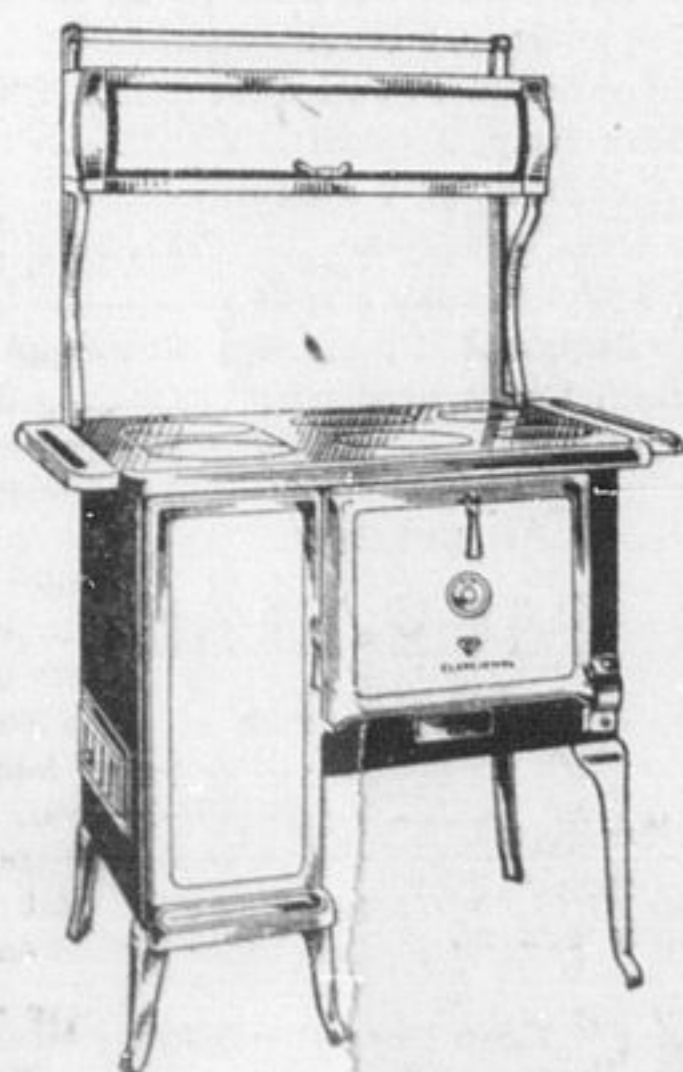

BRIDGE LAMP AND SHADE, END TABLE, SMOKER STAND, TWO FRAMED PICTURES, TWO FANCY CUSHIONS, PAIR BOOK ENDS, and only **\$79.00**

EASY TERMS

STOVE SALE!

If you have not yet decided on your new stove for the winter, do it now! Prices are low

Quebec Cook Stove

Gives volumes of heat and also a good baker, enamel door panel and nickel trim, brick lined fire pot and roller grates.

\$21.95

"A Jewel"

Here's a good stove and priced low. See how you can buy it, with warming closet as shown or with high shelf, polished top and deep fire box, nickel trim and enamelled panel on door.