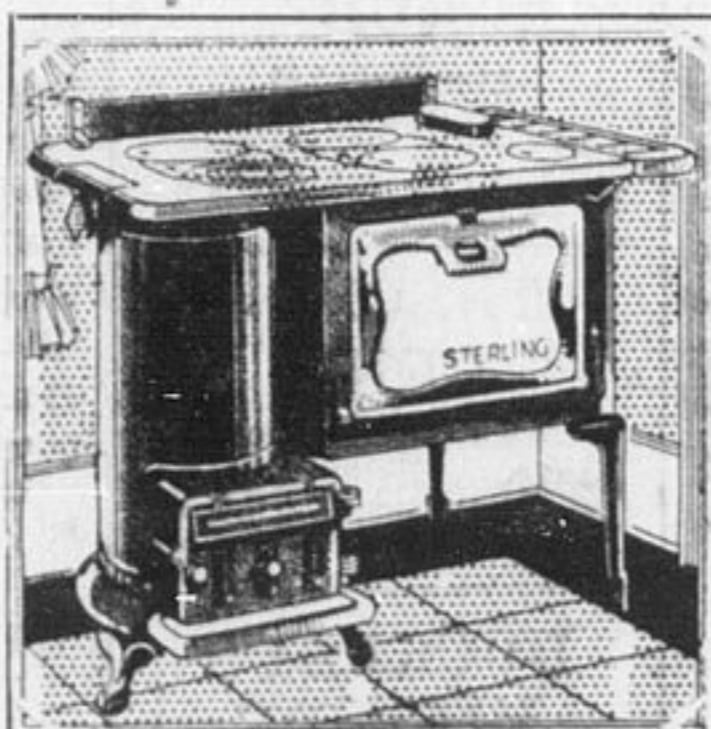

BRIDGE LAMP AND SHADE, END TABLE, SMOKER STAND, TWO FRAMED PICTURES, TWO FANCY CUSHIONS, PAIR BOOK ENDS, and only **\$79.00**

EASY TERMS

STOVE SALE!

If you have not yet decided on your new stove for the winter, do it now! Prices are low

Quebec Cook Stove

Gives volumes of heat and also a good baker, enamel door panel and nickel trim, brick lined fire pot and roller grates.

\$21.95

"A Jewel"

Here's a good stove and priced low. See how you can buy it, with warming closet as shown or with high shelf, polished top and deep fire box, nickel trim and enamelled panel on door.

EASY TERMS

FREE—5-piece set of graniteware with every stove.

Trade in your old stove

12 months to pay

Tour the World with the NEW 1936 Philco

MODERNE DESIGN

Cabinet of genuine Walnut, large speaker to give rich tone music, and all the 1936 improvements of Philco.