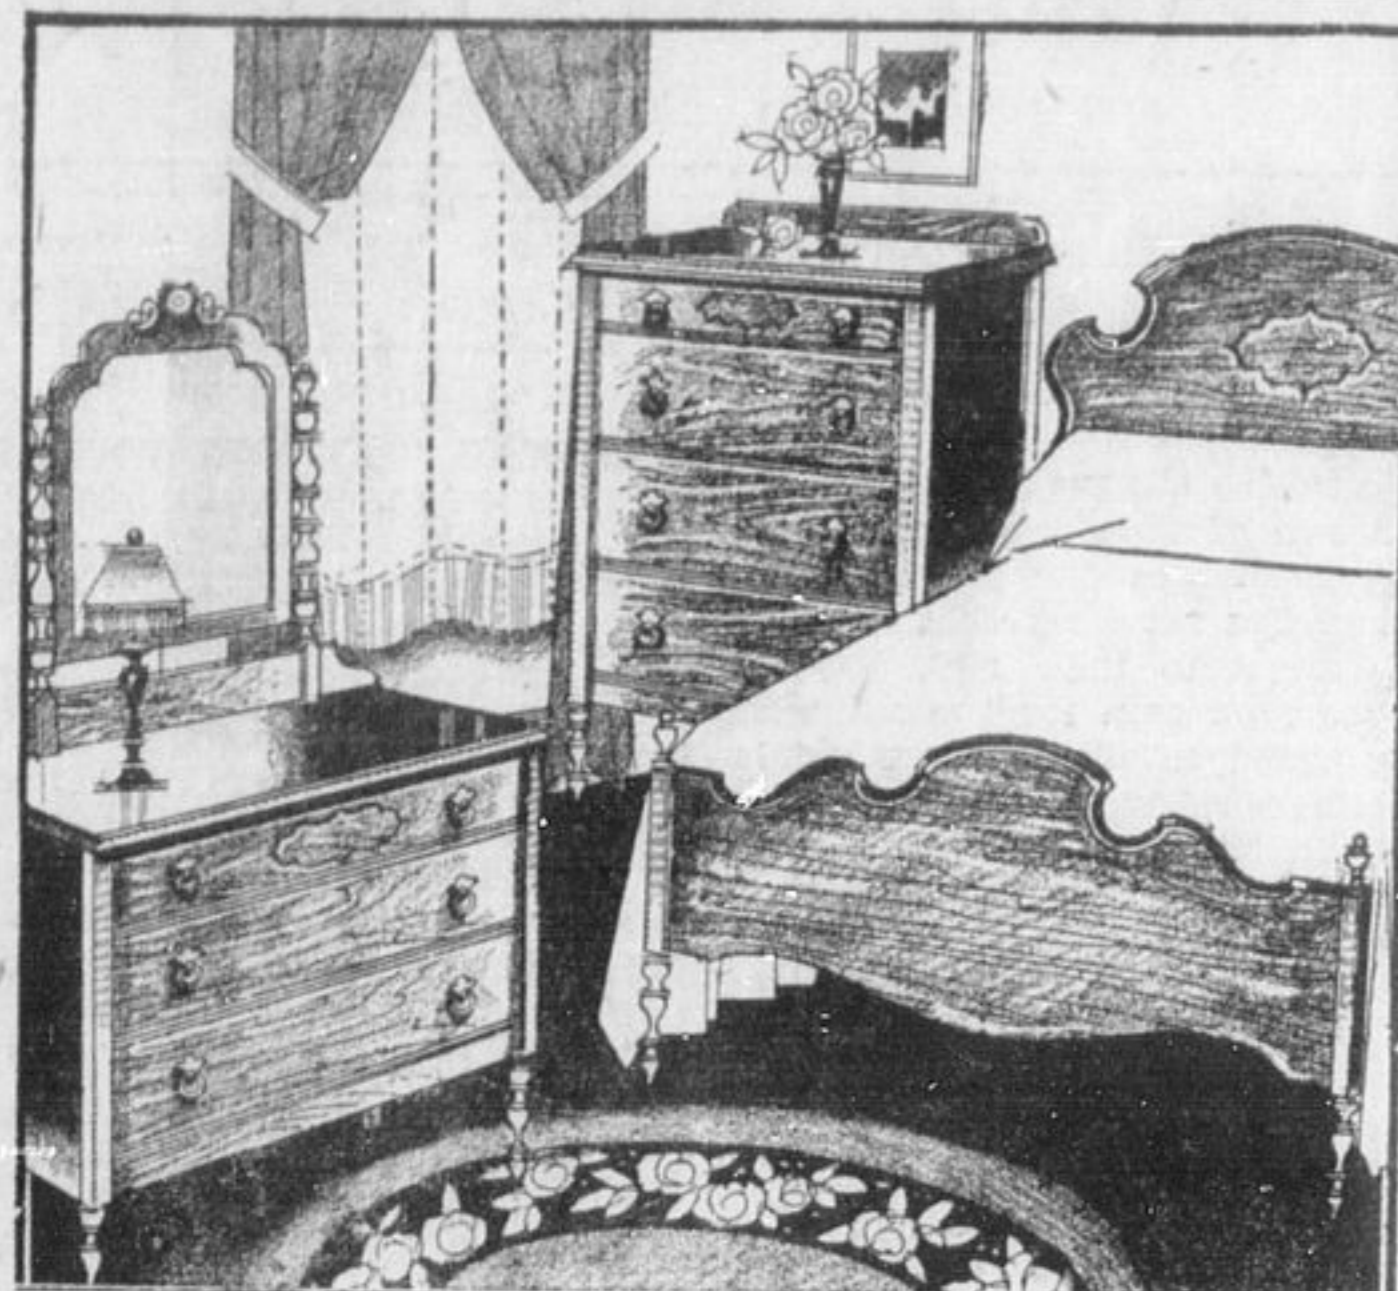

Fall Opening of Greater Furniture Opportunities

And The Finest Display in Timmins At THE YOLLES FURNITURE COMPANY LIMITED

The Dining Room Suite

(Illustrated Below)

Designed for the average sized Dining Room The Buffet has a long linen drawer and two cutlery drawers, also cupboard. The table extends and has strong pedestal base. Diners which include five side chairs and one arm chair have slip covers. (China Cabinet shown can be had at an additional cost). This is of rich walnut and neatly carved, and the price only

\$54.50

SMALL DOWN PAYMENT
12 MONTHS TO PAY

The Bedroom Outfit

(Illustrated Below)

Here is a modern designed suite of genuine walnut combined with cabinet woods with attractive shaped mirrors with bevel edges, and two-tone as shown. You should see this value, Chest of Drawers, Vanity Dresser, Full size Bed, Sagless cable spring and Cotton Felt Mattress. (Dresser shown can be had at an additional cost). The price is only

\$98.00

Small Down Payment
12 Months to Pay

The Bedroom Outfit

(Illustrated Above)

We consider this remarkable value for an outfit such as this one. It is well made and finished in walnut. Note the quantity of drawer space and the swing mirror on the dresser. Chest of Drawers, Dresser, Full size Bed, Sagless Cable Spring and Cotton Felt Mattress, complete this value and the price only

\$54.50

12 Months to Pay
Small Down Payment

The Bedroom Outfit

(Illustrated Above)

The illustration above does not do this suite justice. You should see it, nicely carved and large Venetian plate mirror, finished in Walnut, Chest of Drawers, Vanity, Full size Bed, Sagless Cable Spring and Cotton Felt Mattress. (The dresser shown can be had at an additional cost). There are two deep drawers in the Vanity, and four deep drawers in the Chest and only