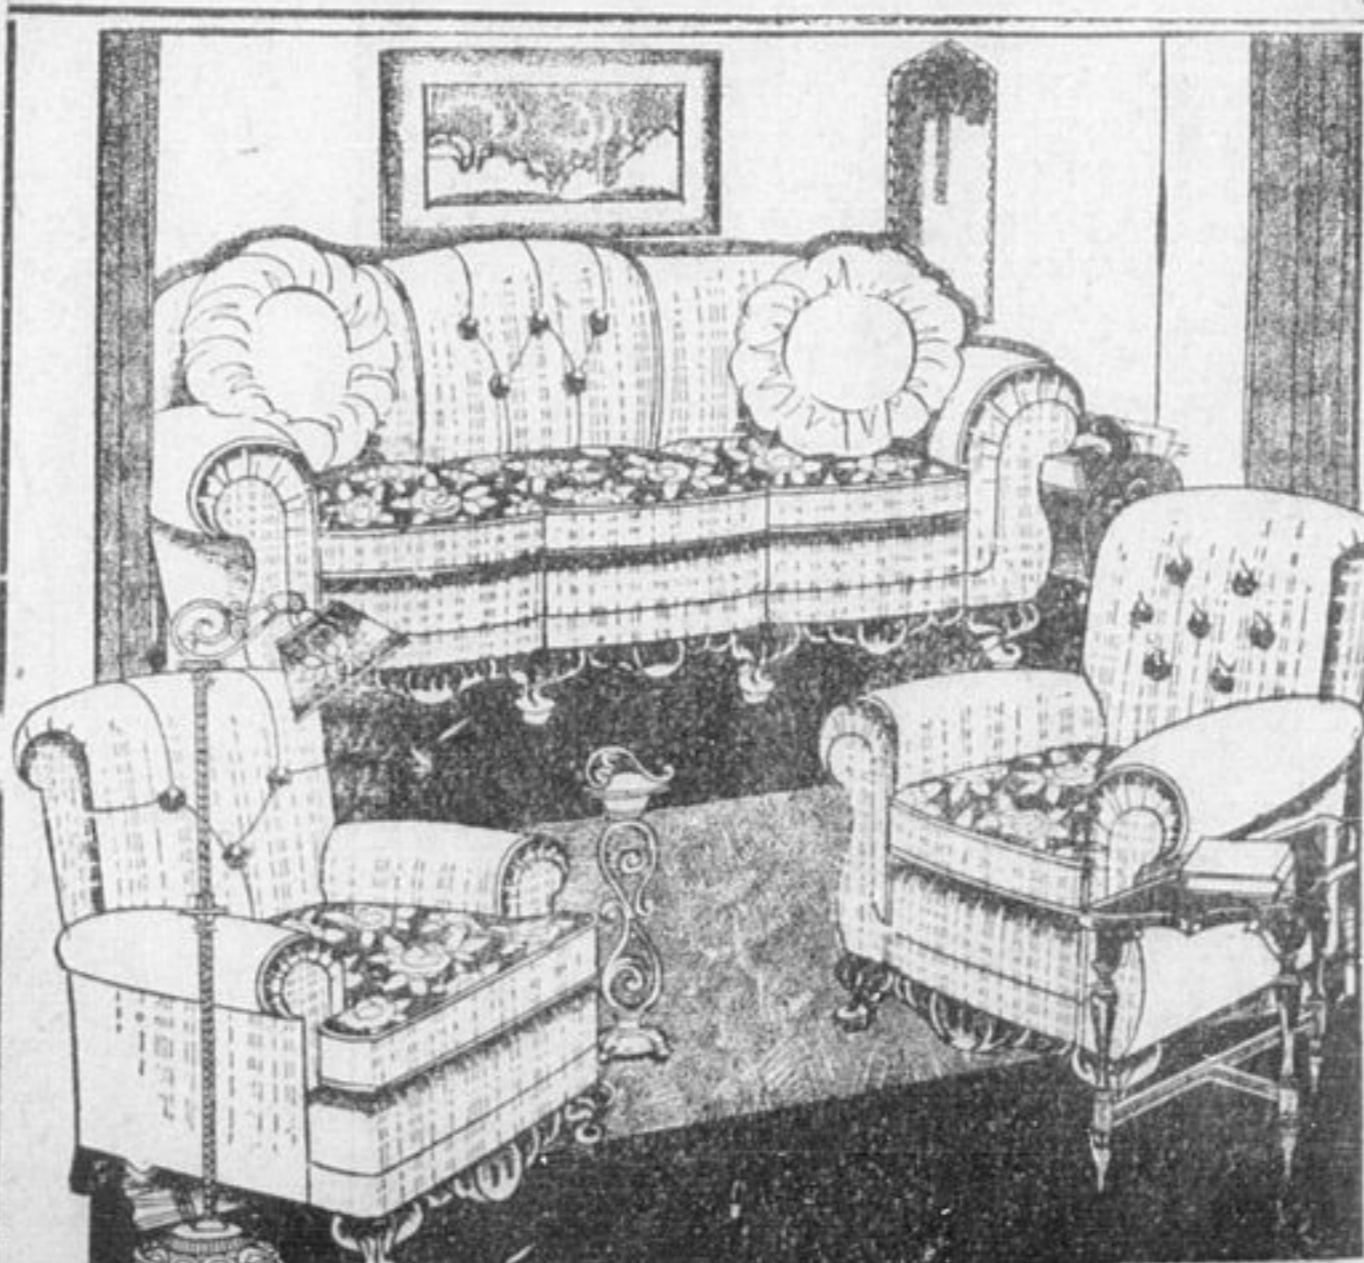

\$62.50

Small Down Payment
12 Months to Pay

3-pce. Studio Group

(Illustrated Below)

Studio groups are more popular than ever. Note the roomy chair with reversible spring filled cushion and the occasional chair with spring seat. The Studio Couch has spring filled mattress, and can be quickly converted into single or double bed. There are three well filled cushions for the back. Studio Couch can be purchased separately if desired. Three pieces only

\$59.50

Small Down Payment
12 Months to Pay

12 pce. Livingroom Outfit

(Illustrated Above)

Just Fancy being able to buy a complete Living Room Group at this price. The Chesterfield Suite has reversible spring filled cushions which blend with the upholstering and included are Table Lamp, Table Shade, End Table, 2 Cushions, Smoking Stand, Bridge Lamp, Bridge Shade and Mirror. So here you have a complete living room and the price only

\$79.00

Small Down Payment
12 Months to Pay

SIX PIECE Breakfast Suite

(Illustrated Below)

This Breakfast Room Suite will always make at attractive room. There is quite a lot of cupboard space and see how roomy the China Cabinet top is. Drop Leaf Table strongly made and Four Windsor Chairs. The colour combination is good, Ivory finished with green, or ivory finished with black also in Walnut or Maple