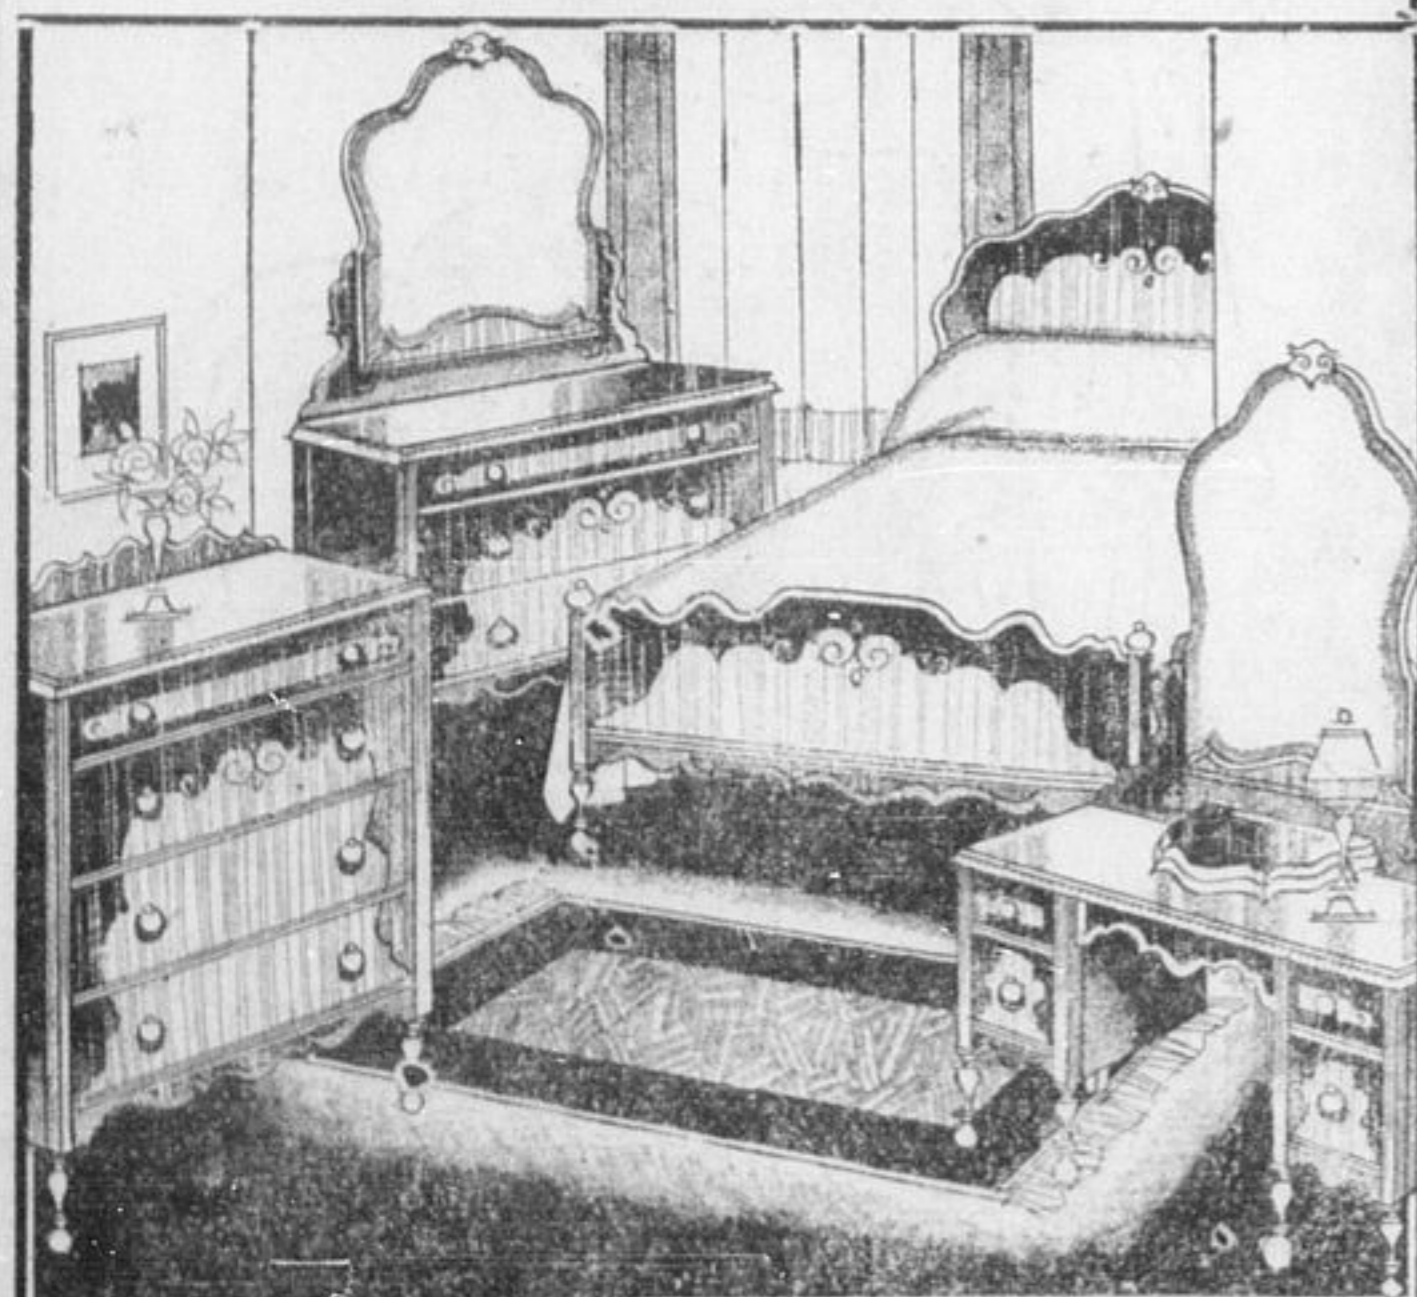

\$54.50

SMALL DOWN PAYMENT
12 MONTHS TO PAY

The Bedroom Outfit

(Illustrated Below)

Here is a modern designed suite of genuine walnut combined with cabinet woods with attractive shaped mirrors with bevel edges, and two-tone as shown. You should see this value, Chest of Drawers, Vanity Dresser, Full size Bed, Sagless cable spring and Cotton Felt Mattress. (Dresser shown can be had at an additional cost). The price is only

\$54.50

12 Months to Pay
Small Down Payment

The Bedroom Outfit

(Illustrated Above)

The illustration above does not do this suite justice. You should see it, nicely carved and large Venetian plate mirror, finished in Walnut, Chest of Drawers, Vanity, Full size Bed, Sagless Cable Spring and Cotton Felt Mattress. (The dresser shown can be had at an additional cost). There are two deep drawers in the Vanity, and four deep drawers in the Chest and only

\$62.50

Small Down Payment
12 Months to Pay

3-pce. Studio Group

(Illustrated Below)

Studio groups are more popular than ever. Note the roomy chair with reversible spring filled cushion and the occasional chair with spring seat. The Studio Couch has spring filled mattress, and can be quickly converted into single or double bed. There are three well filled cushions for the back. Studio Couch can be purchased separately if desired. Three pieces only

\$59.50

Small Down Payment
12 Months to Pay

12 pce. Livingroom Outfit

(Illustrated Above)

Just Fancy being able to buy a complete Living Room Group at this price. The Chesterfield Suite has reversible spring filled cushions which blend with the upholstering and included are Table Lamp, Table Shade, End Table, 2 Cushions, Smoking Stand, Bridge Lamp, Bridge Shade and Mirror. So here you have a complete living room and the price only