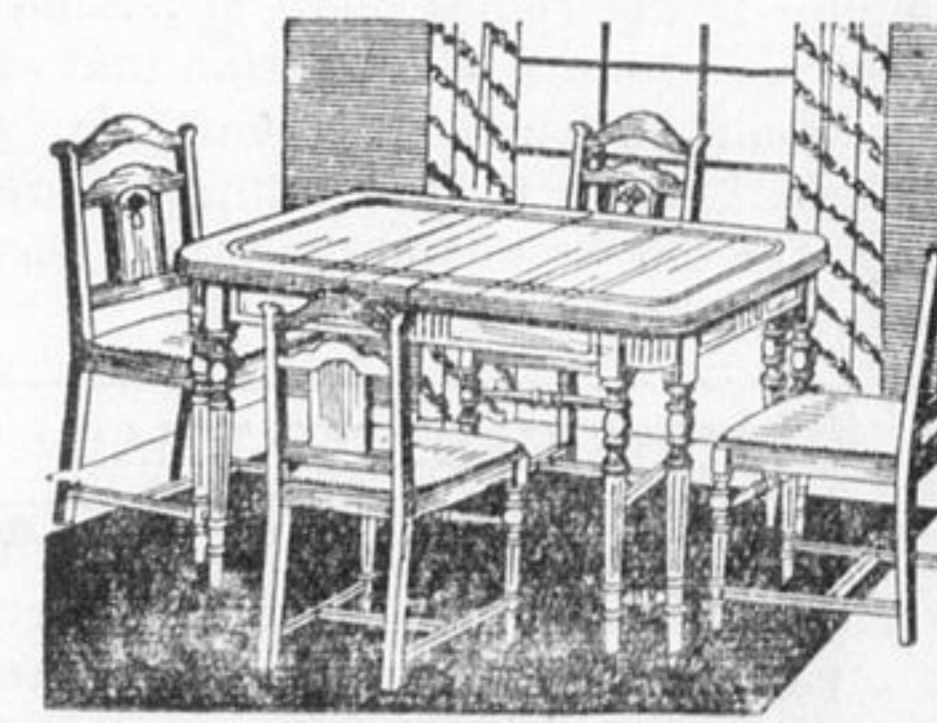

Five Handsome Pieces in this Dinette Set

Strongly built suite of table and four red leather-covered chairs finished in Ivory and Jade Green. Just the thing for the breakfast room.

Complete **$21.00**