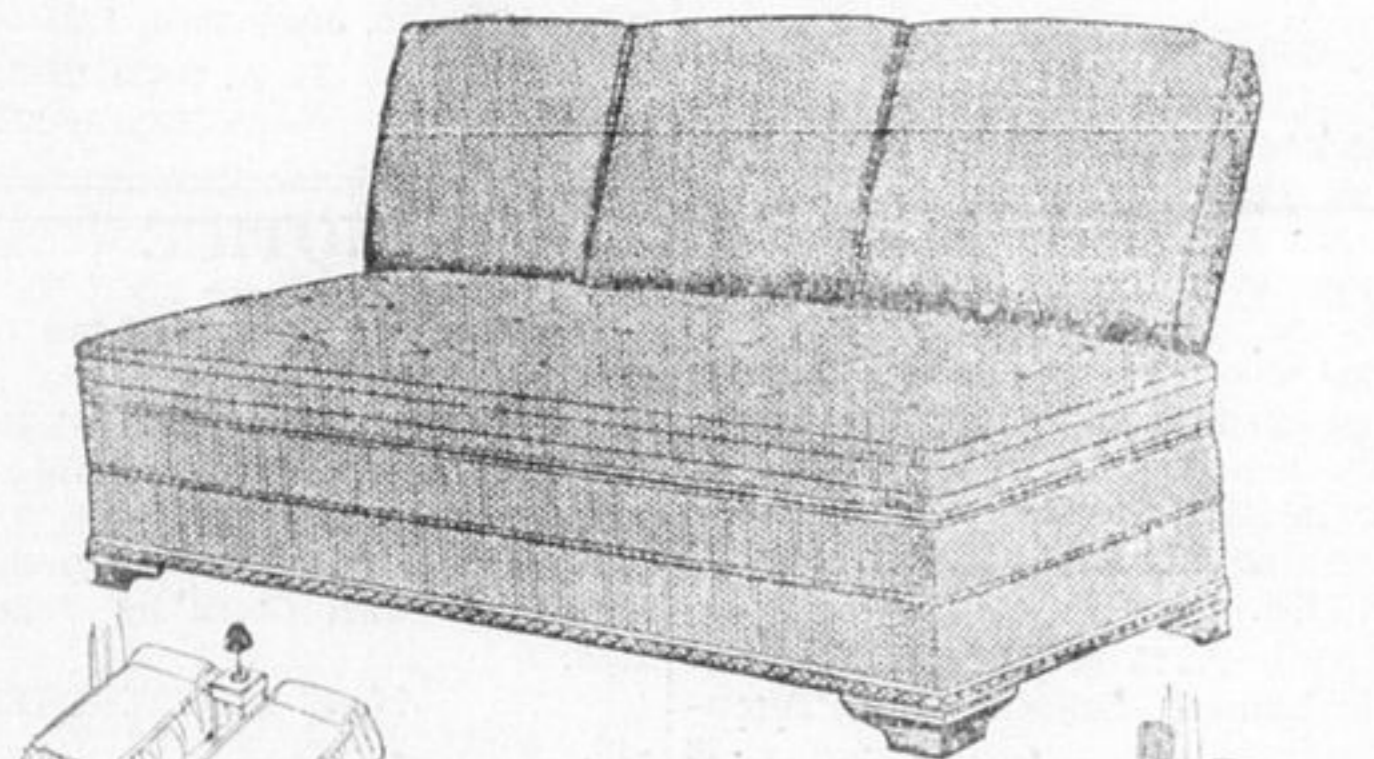

SIMMONS' Studio Couches

A new high in comfort at an all time low price. High quality Repp coverings in all the popular shades. Spring-filled mattresses permit using as one double or two single beds.

SPECIAL

$29.50

Some With Wardrobe

See the New Simmons Studio Couches on display. An excellent variety of styles and coverings at specially reduced prices.