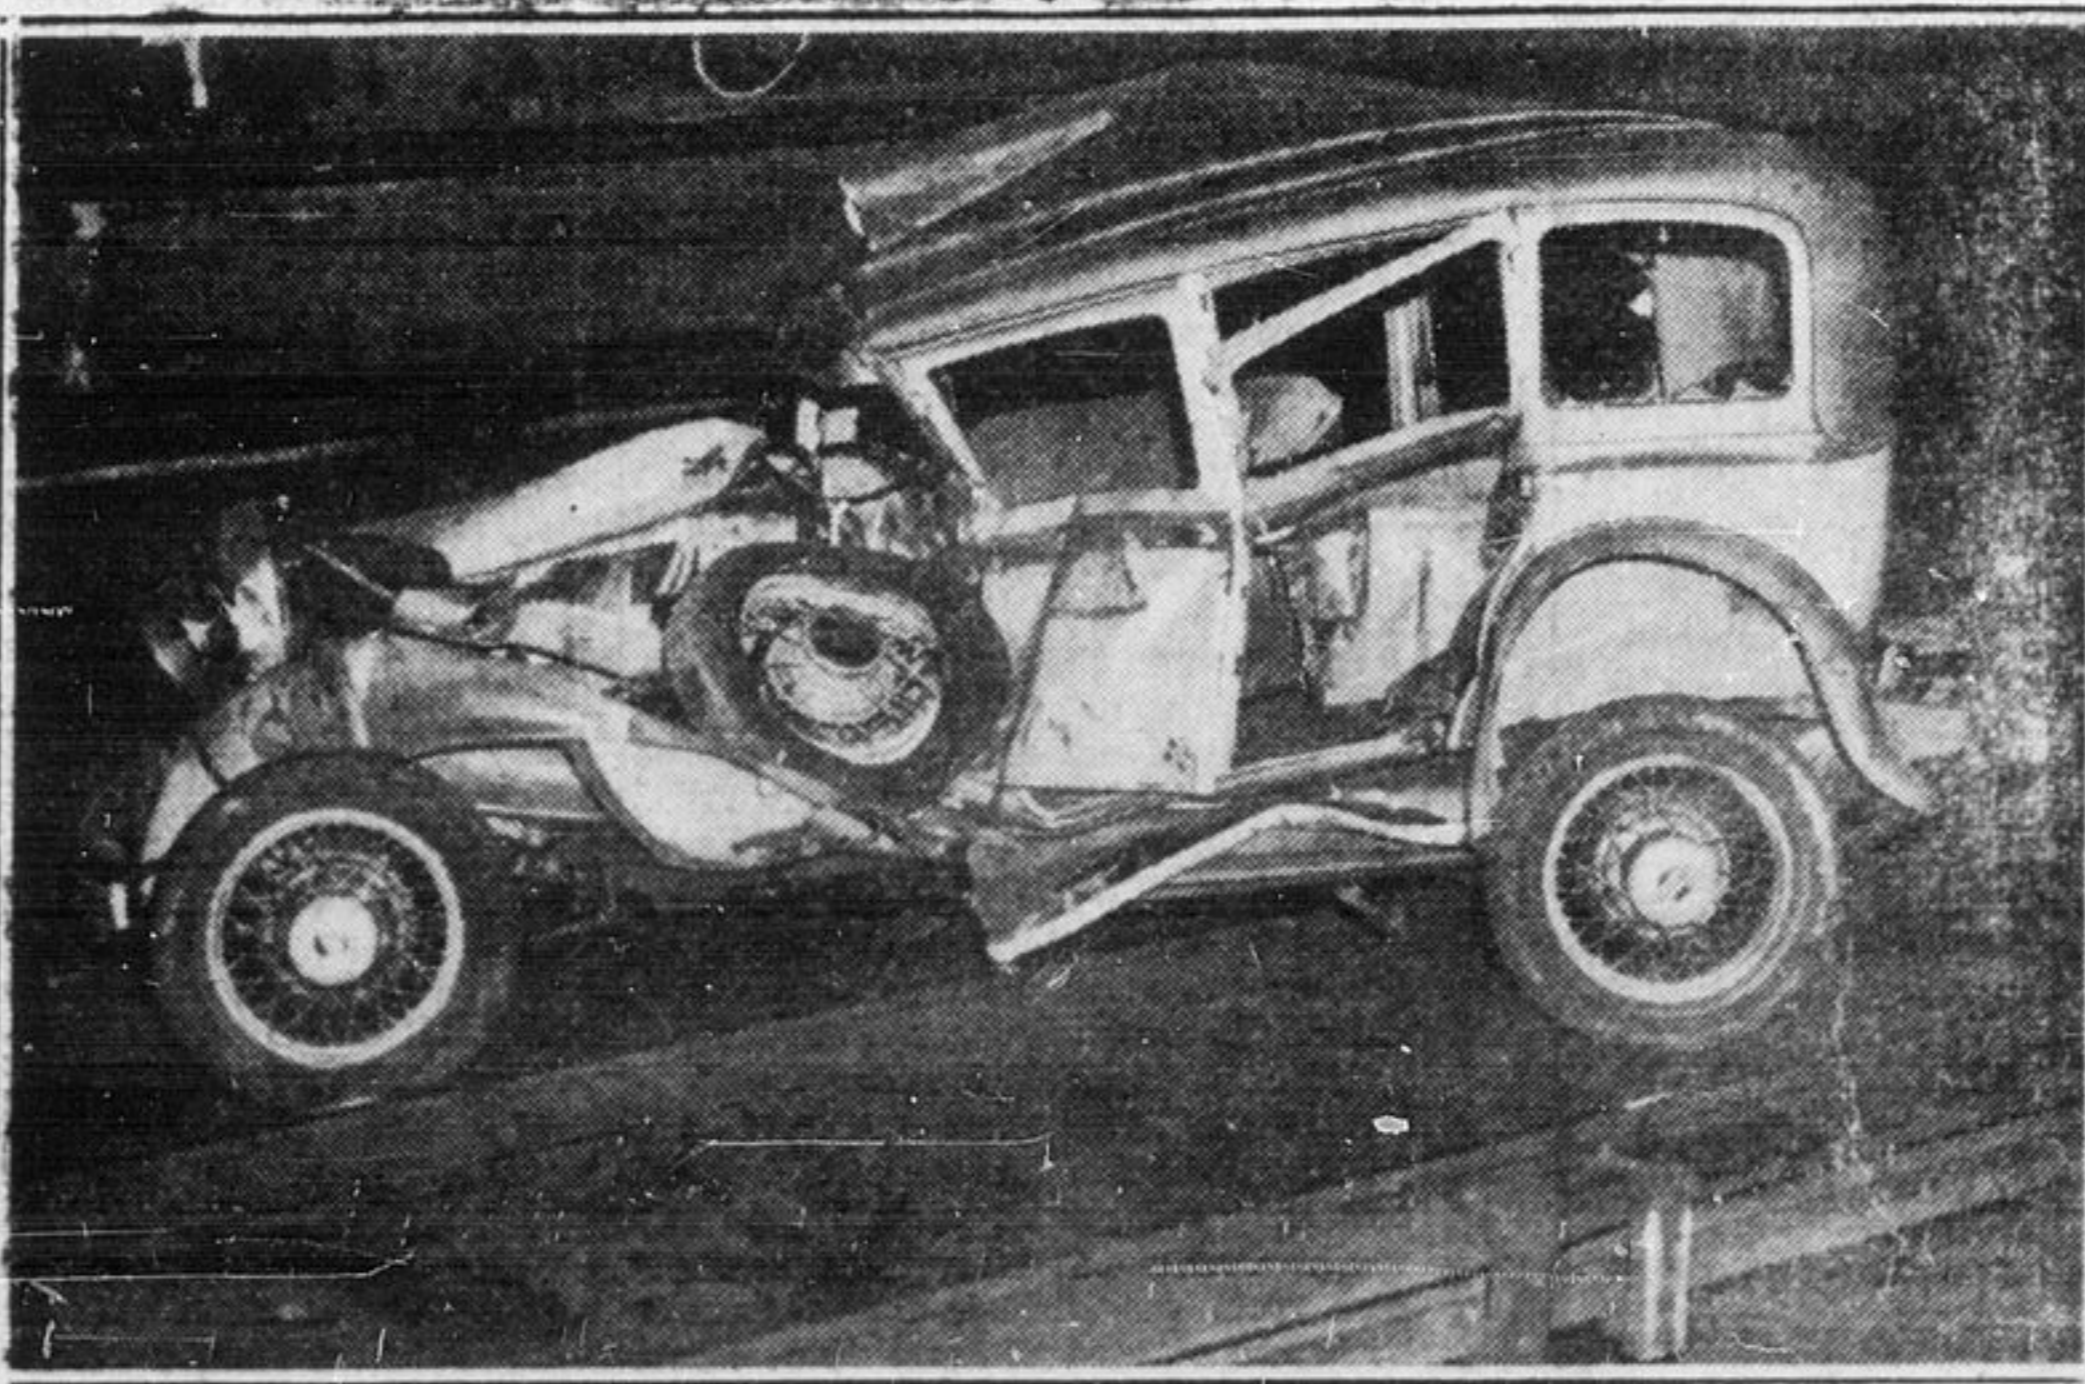

A Miraculous Escape

Wreckage of sedan that was struck by passenger train at crossing in Floral Park, Long Island. Mrs. Sophie Smith, the driver, and a woman companion leaped from the machine a split second before it was struck.