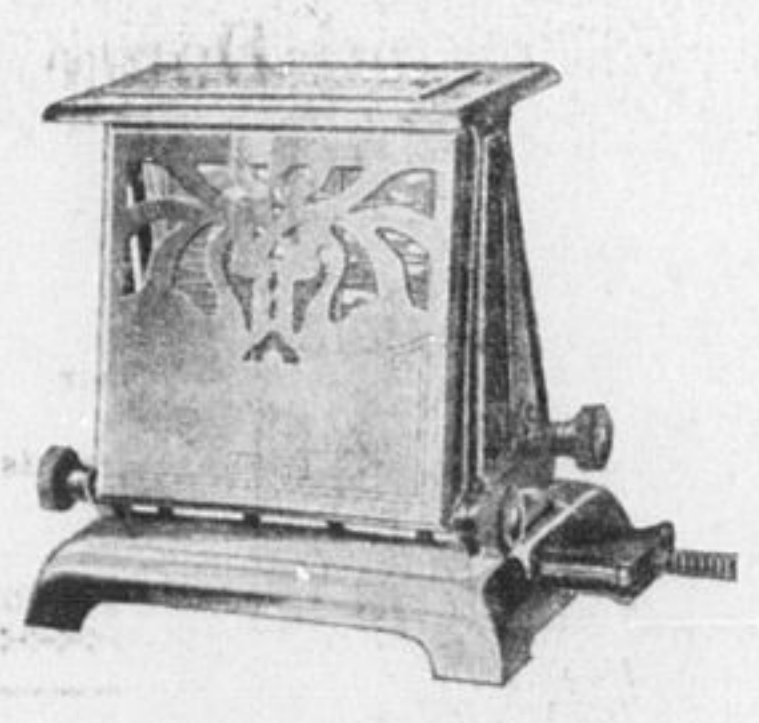

Price \$1.25 

Price \$1.25 

Price\$1.75
Price\$3.50
Price\$5.00

Electric Toaster
85c to \$17.00

Christmas Tree Sets
of Eight Coloured Lights
Special
\$1.25

SHEFFIELD STEEL Carving Set
Imitation and Genuine Stag Handles
\$5.00 to \$12.00