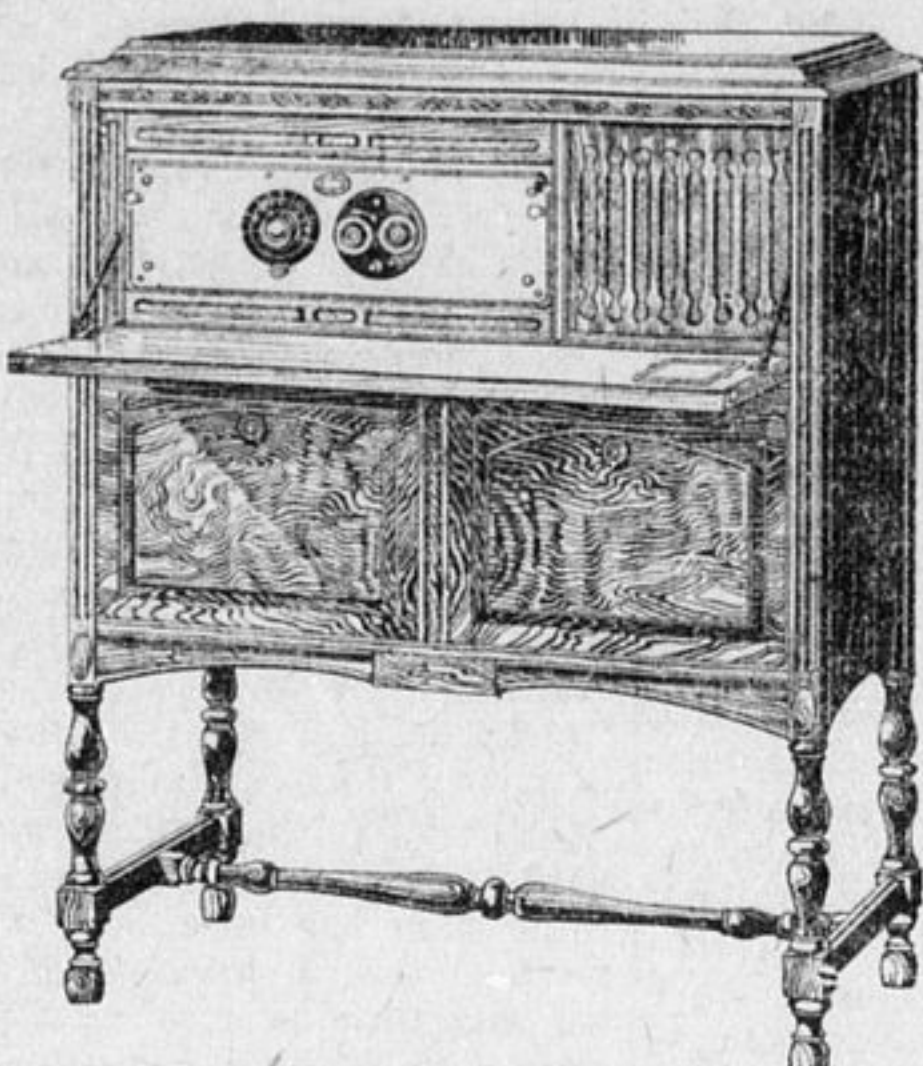

SIX-TUBE ATWATER KENT RADIO
The Famous Atwater Kent Single Dial Six Tube Radio in a solid walnut pooley cabinet. Complete with built-in speaker and all accessories.
Priced at $290.00

Single dial Chesterfield Type Atwater Kent Radio in pooley cabinet with built-in speaker Complete with all accessories.
Priced at $240.00

Seven-tube Atwater Kent Single Dial Radio Receiver in compact mahogany case. This is without question the most perfect radio on the market to-day, and you will have no trouble getting daylight reception. Complete with all accessories
Priced at $250.00

Six-tube Atwater Kent Radio. The most popular radio on the market to-day and with our attractive terms you should place your order to-day
Priced at $150.00

RADIO TUBES
If your radio reception is poor examine the tubes. We carry a complete assortment every Tube guaranteed, priced as follows:—
UX 201a Amplifier Tube.....$2.75 each
UX 171 Power Tube.....$7.50 each
UX 210 Power Tube.....$12.50 each
UX 199 Amplifier Tube.....$3.00 each
WD 11 Amplifier Tube.....$3.50 each
WD 12 Amplifier Tube.....$3.50 each
Peanut Tube.....$3.00 each

ELECTRIC SEWING MACHINES
Another Ideal Gift for the Home
Priced at $75.00

POCKET KNIVES
A gift for the boy. Sheffield Steel Pocket Knives
Priced from 35c. to $5.00