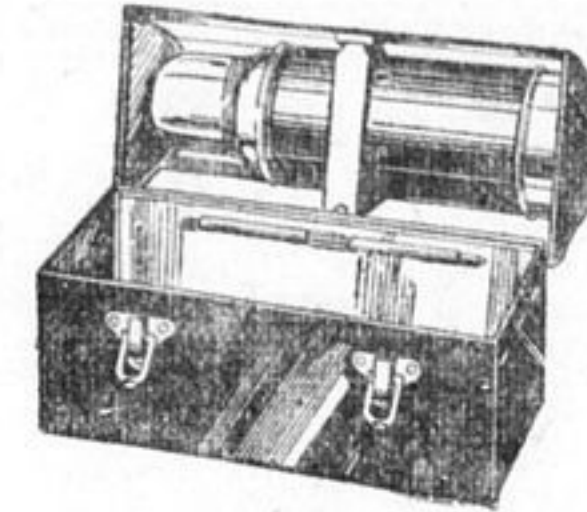

Lunch Kit as cut.. $3.50

Beds, Etc.

- Blankets from .... $6.25 to $15.00
- Comforters from .... $3.00 to $35.00
- Pillows, per pair....$1.75 to $10.00
- Bedspreads from ..... $2.00 to $7.50
- Flannelette Sheets, per pair ..... $3.50 and $3.75
- Pillow Slips..... .50 cents each
- Novelty Curtains, pair..$3.15 to $10.
- Lace Curtains, pair... $1.50 to $7.50
- Rugs, from ..... $1.50 to $100.00
- Window Blinds..... 75c $1.00, $1.75
- Mattresses from the cheapest to the best.....$5.50 to $30.00
- Child's Cribs, from . $9.00 to $15.00
- 25 Brass Beds priced from ..... $22.00 to $55.00
- Iron Beds..... $7.50 to $25.00
- Iron Beds, finished in mahogany ..... Walnut, fumed oak, $27 and $30.

CAN'T MISS 'EM

When Hunting for Hardware find US— for Guns and Ammunition also

- 40-lb 1 ply Paroid Roofing . $3 25 roll
- 50-lb 2 ply Paroid Roofing, $4 00 roll
- 35-lb 1 ply Canadian Roofing, roll $2 50
- 45-lb 2 ply Canadian Roofing, roll $3 00
- 35-lb 1 ply Santite Roofing, roll $2 00
- 45-lb, 2 ply Santite Roofing, roll $2 65