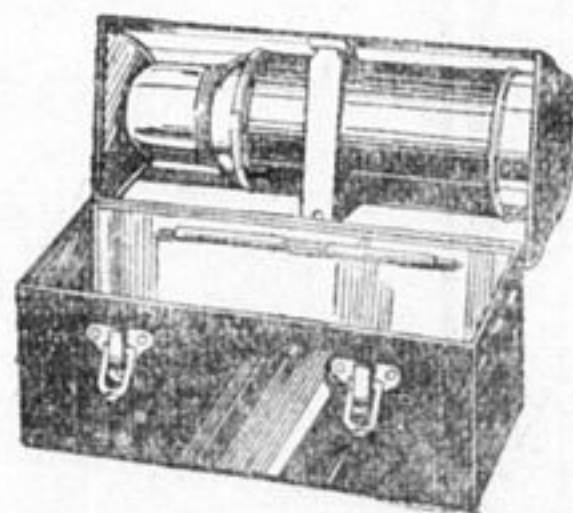

Lunch Kit as cut. . $3.50