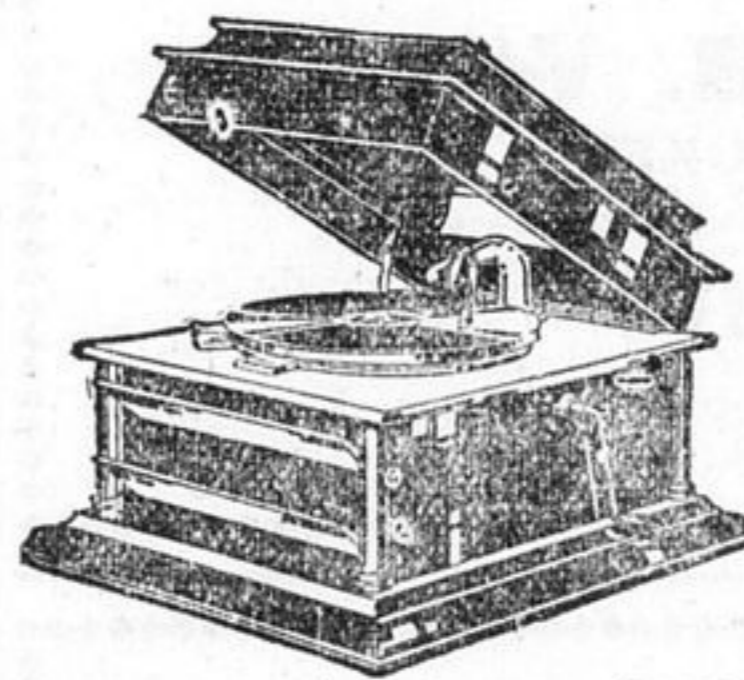

Style B New Idea Washing Machine, detachable tub, made of well-seasoned kiln-dried wood, handsomely ash-grained and heavily varnished, inside corrugated. Price \$18.50

7" Pipe .. 25c

Enamelware
Tinware
Aluminumware
Crocery
Silverware
Cutlery
Sporting Goods
Tents
Stoves
Linoleum
Oilcloth
Mill Supplies
Lumbering Tools

Pandora Range—one of the best stoves on the market, complete with warming closet, reservoir duplex grates..... \$90.00

Columbia Grafanola..... \$50.00

Columbia..... \$32.00

Sovereign Shot Shells, 1201-16 gauge, \$1.25 box

Columbia \$75.00

Kitchen Cabinet with all the conveniences it is possible to think of. From \$20 to \$50.

No. 1 Hardwood Kitchen Chairs, saddle seat, price..... 1.30
No. 100 Institution Bed and Spring, 3' by 6', price ..\$12.00