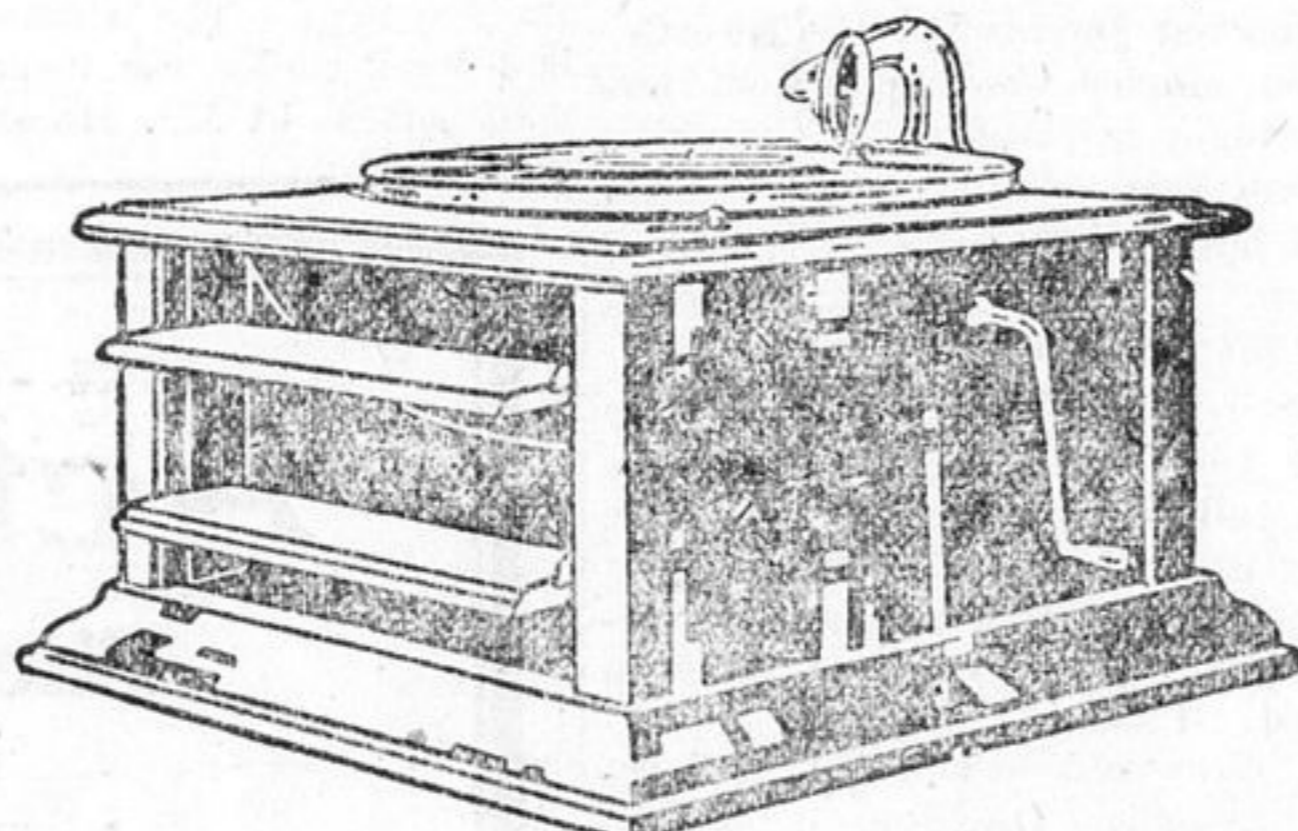

Style B New Idea Washing Machine, detachable tub, made of well-seasoned kiln-dried wood, handsomely ash-grained and heavily varnished, inside corrugated. Price \$18.50

7" Pipe .. 25c

Enamelware
Tinware
Aluminumware
Crocery
Silverware
Cutlery
Sporting Goods
Tents
Stoves
Linoleum
Oilcloth
Mill Supplies
Lumbering Tools

Pandora Range—one of the best stoves on the market, complete with warming closet, reservoir duplex grates..... \$90.00

Columbia Grafanola..... \$50.00

Columbia..... \$32.00

Sovereign Shot Shells, 1201-16 gauge, \$1.25 box