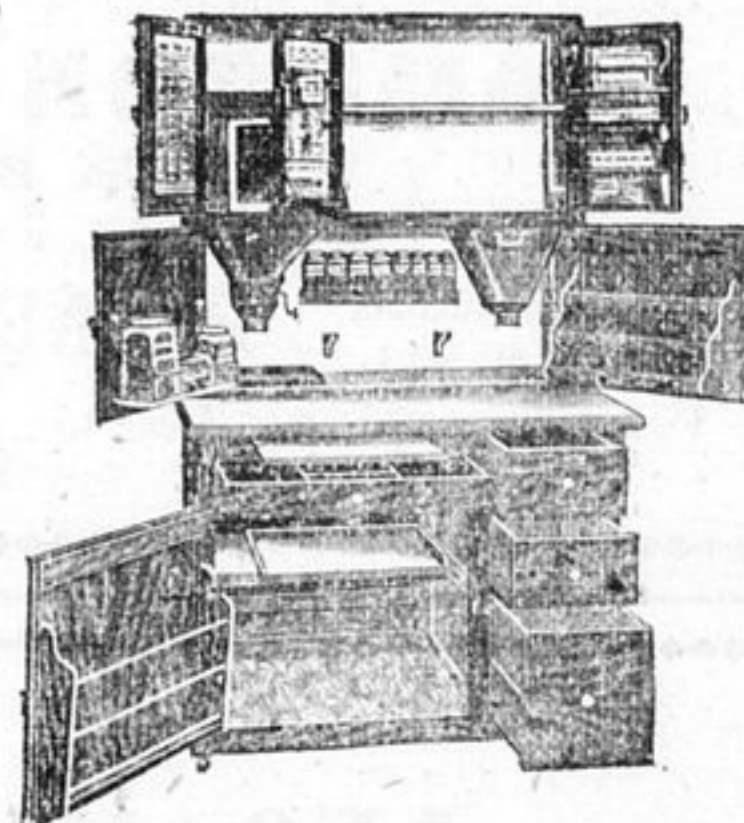

Style B New Idea Washing Machine, detachable tub, made of well-seasoned kiln-dried wood, handsomely ash-grained and heavily varnished, inside corrugated. Price \$18.50

7" Pipe .. 25c

Enamelware
Tinware
Aluminumware
Crocery
Silverware
Cutlery
Sporting Goods
Tents
Stoves
Linoleum
Oilcloth
Mill Supplies
Lumbering Tools

Pandora Range—one of the best stoves on the market, complete with warming closet, reservoir duplex grates..... \$90.00

Columbia Grafanola..... \$50.00

Columbia..... \$32.00

Sovereign Shot Shells, 1201-16 gauge, \$1.25 box

Columbia \$75.00

Kitchen Cabinet with all the conveniences it is possible to think of. From \$20 to \$50.

No. 1 Hardwood Kitchen Chairs, saddle seat, price..... 1.30
No. 100 Institution Bed and Spring, 3' by 6', price ..\$12.00