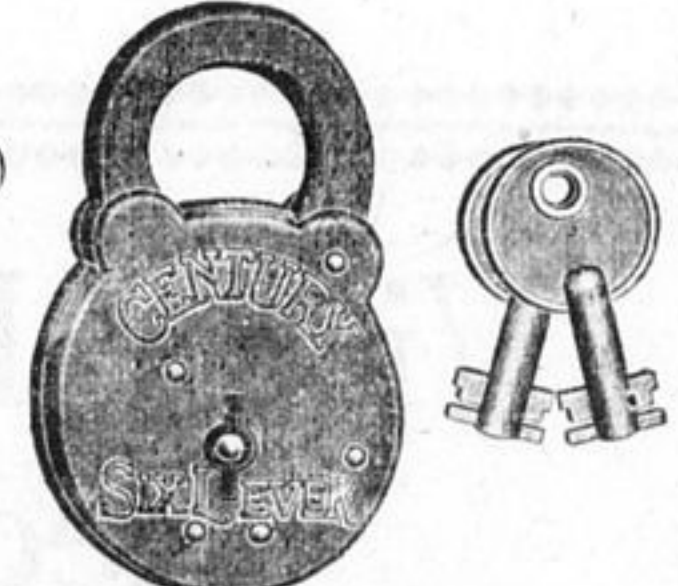

No. 235 Yale Padlock, iron case, size 2 1/8 in., steel nickel plated shackle and nickel plated flat steel keys, Each \$1.00

No. 453 Yale Padlock. Steel case, ivory black finish, malleable iron brass plated shackle, two nickel plated flat steel keys. Price each30 cents

Century Padlock, steel case and malleable iron shackle, six lever tumblers, two double-bitted barrel keys, twelve changes Price 65c

No. 26 Yale Rim Night Latch. Operated from outside by key, from inside by knob. Bolt may be held back by stop. 2x3 1/4 x 3/4 in. japanned iron case and strike. Nickel-plated steel turn knob and key plate, wrought brass tube, bronze-plated iron bolt, back set 2 1/2 in., two nickel-plated solid steel keys, six changes. Reversible for doors 1 1/4 in. thick Price..