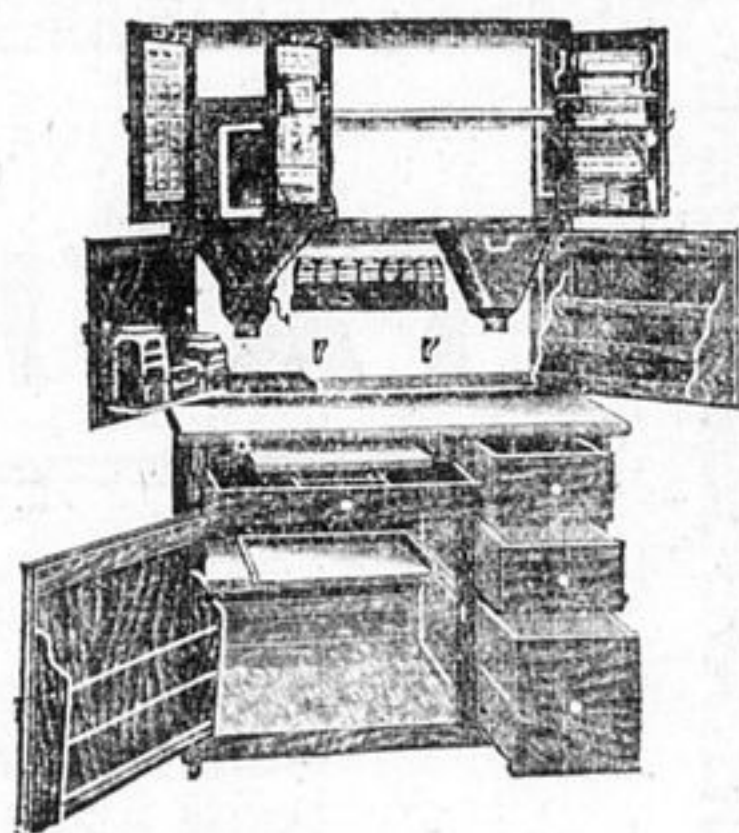

Kitchen Cabinets

Construction made of well seasoned oak with heavy three ply panels that will not warp or split, very strong construction, being screwed together with metal brackets, every part is braced, the doors are put together with special tenon and fitted with heavy nickel hinges with self closing fasteners. Inside of upper section is enamelled white, the entire cabinet is finished with waterproof varnish. The upper section has 12 conveniences. The lower section has 9 conveniences. Both section of the Cabinet have all the convenience it is possible to think of. Prices from\$20 to \$45.00.