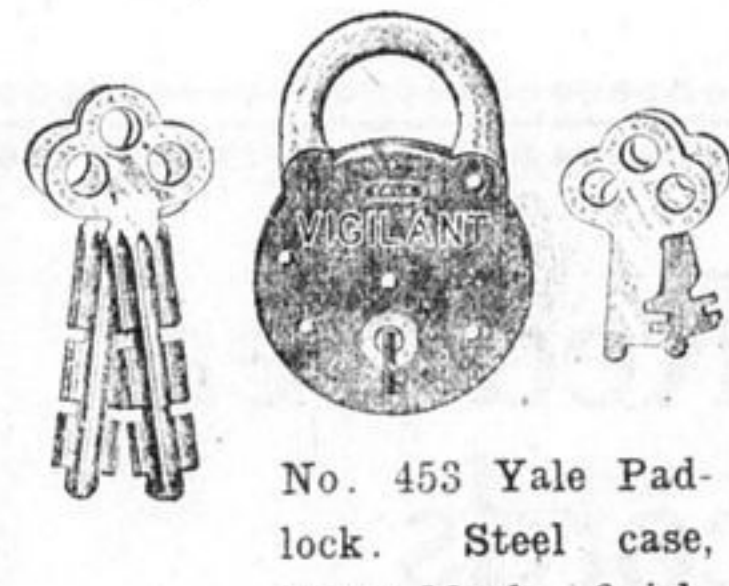

No. 235 Yale Padlock, iron case, size 2 1/8 in., steel nickel plated shackle and nickel plated flat steel keys, Each $1.00

No. 453 Yale Padlock. Steel case, ivory black finish, malleable iron brass plated shackle, two nickel plated flat steel keys. Price each .....30 cents