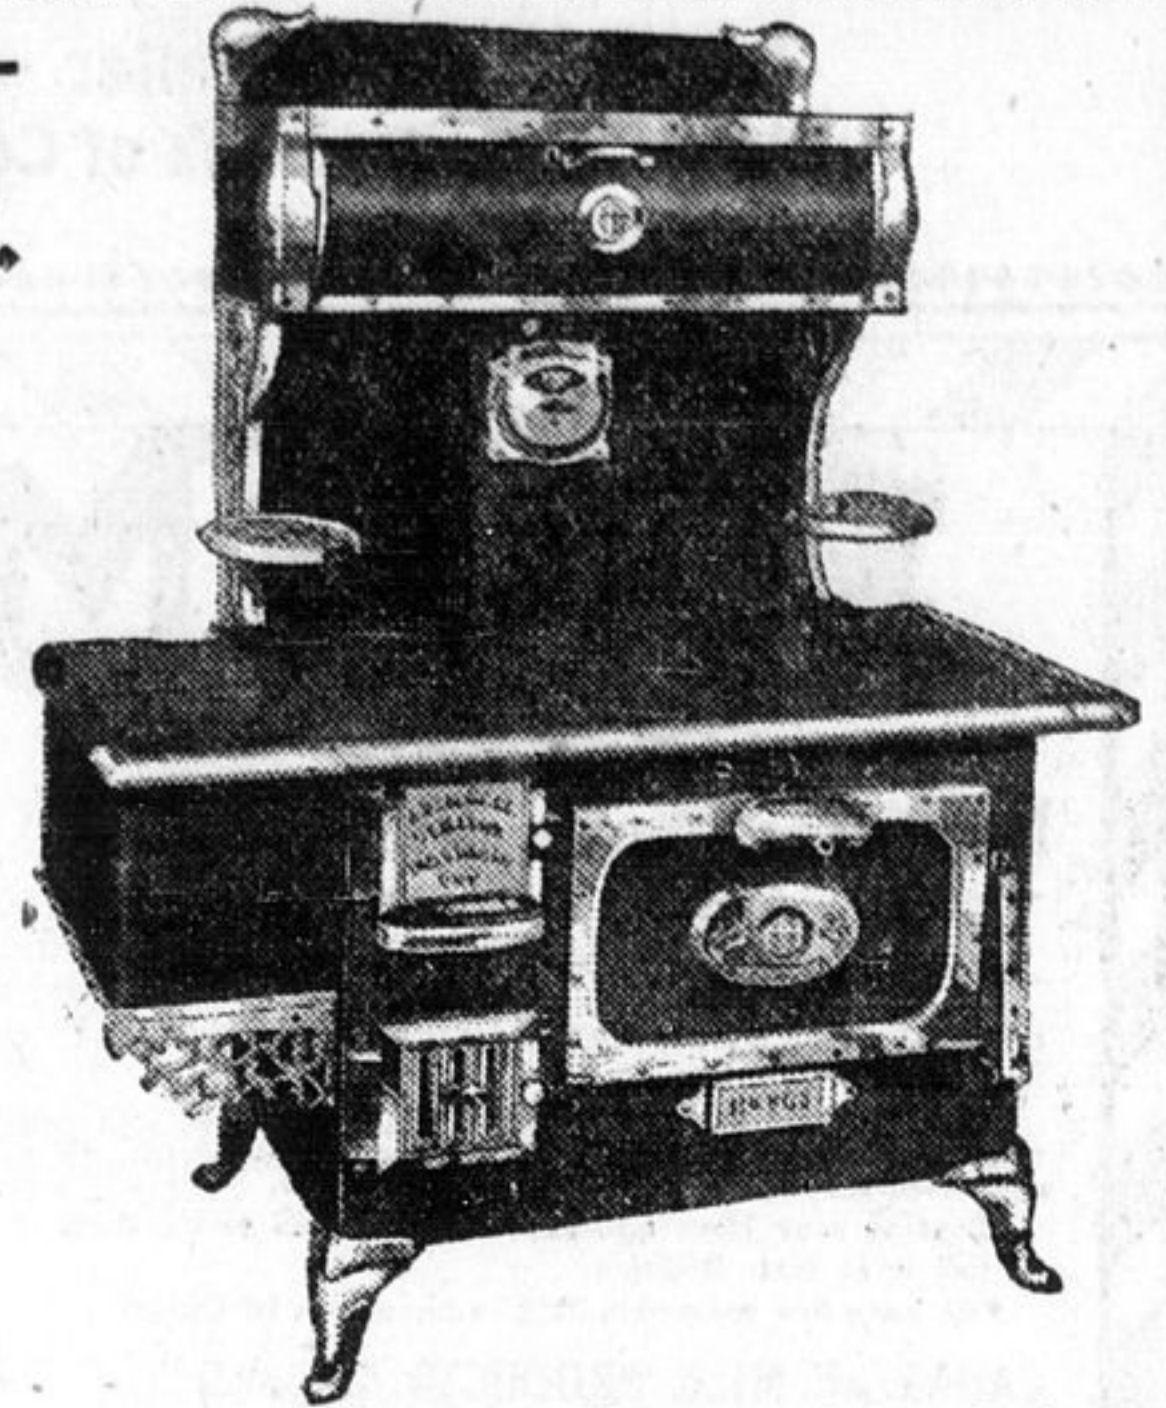

Tile-back Warming closet, duplex grates, reservoir, ... $72

MATTRESSES

GUIDE Mattress, a comfortable, well-made mattress, interior filled with wood fibre with soft jute felt top and bottom, all ticking good quality, in floral design, 3'-4'-4'6" width, Price $11.00

Unique Mattress, comfortable and serviceable, low priced mattress, made with a heavy layer of jute felt top and bottom, with wood fibre filling, all ticking. 3'-4'-4'6" width Price $10.00

Other mattresses from $5.50 to $30.00.

Pilmore Auger Bits

- 4-16, Price.. 35c
- 5-16, Price.. 35c
- 6-16, Price.. 35c
- 7-16, Price.. 35c
- 8-16, Price.. 35c
- 9-16, Price.. 40c
- 10-16, Price.. 40c
- 11-16, Price.. 50c
- 12-16, Price.. 50c
- 13-16, Price.. 60c
- 14-16, Price.. 60c
- 15-16, Price.. 65c
- 16-16, Price.. 65c

Carpenters Adzes

- No 1 .. $2.75
- No. 2 .. $3.00

Carpenters' Tools

- Keen Kutter, 4 1/2 - 5 1/2 - 5 point sway Back Rip Saws, 26". Full Polished, Price $4.00
- Keen Kutter, 6-7-8 point sway, Back Hand Saw, 26". Full polished. Guaranteed. Price $4.00
- Keen Kutter 10 point, skew panel Back Saw, 20". Guaranteed. Price, ... $3.25
- Disston Hand Saw, warranted refined crucible steel, patent ground and tempered, beech handle, full polished. Brass screws. Price.....$4.00
- Black Diamond Warranted Hand Saws, cast steel, skew back, apple handle, full polished, Price.....$2.25
- Maydole Hammers, plain face, weight, 11lb and 1 1/2 lb .Price $1.50
- Stanley Block Planes, No. 103, 5 1/2 inches long, 1 1/4" cutter . $1.40
- Simmons Saws, gauges, sets, files, saw handles, Swedish Saws, etc.

Kitchen Cabinets

Construction made of well seasoned oak with heavy three ply panels that will not warp or split, very strong construction, being screwed together with metal brackets, every part is braced, the doors are put together with special tenon and fitted with heavy nickel hinges with self closing fasteners. Inside of upper section is enamelled white, the entire cabinet is finished with waterproof varnish. The upper section has 12 conveniences. The lower section has 9 conveniences. Both section of the Cabinet have all the convenience it is possible to think of. Prices from .....$20 to $45.00.

Irwin Centre Bits

- No. 210 Genuine Twin-centre Bits Best Quality, full polished
- 4-16, Price .. 40c
- 5-16, Price .. 40c
- 6-16, Price .. 40c
- 7-16, Price .. 45c
- 8-16, Price .. 50c
- 9-16, Price .. 55c
- 10-16, Price .. 60c
- 11-16, Price.. 70c
- 12-16, Price.. 70c
- 13-16, Price.. 80c
- 14-16 .Price80c
- 15-16, Price.. 90c
- 16-16, Price.. 90c

Broad Axes

- 5 to 7 lb plain.....$4.50
- 7 1/2 to 8 lb ridge.....$4.75

Axes

- Guaranteed Sager Axes $1.50
- Guaranteed Sager double-bitted $1.85
- Guaranteed Sager axe handled, $1.75
- St. Clair handled axe $1.50
- St. Clair single bit axe.....$1.25