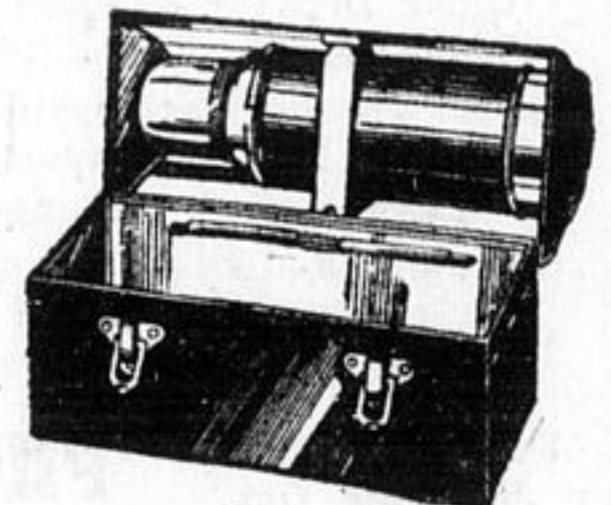

SPRINGS

Coil Bed Springs, lasting, comfortable, sanitary, made of 108 oil-tempered springs set on well-made iron frame, guaranteed 10.25

Wood Frame Spring—frame hardwood, bolted at ends, strong double-wire fabric crossband supports which prevent sagging, any width—3ft, 4ft, 4ft 6" .price $5.00

Woven Wire Spring, with strong supports, sanitary and comfortable, made to last Angle iron ends, with tubular sides. Price $8.35

Camp Cot, woven wiretop, wire side supports, 36" wide, 6' long, collapsible, Price $4.50

- Enamelware
- Tinware
- Aluminum Ware
- Crockery
- Silverware
- Cutlery
- Sporting Goods
- Tents
- Stoves
- Linoleum
- oilcloth, etc.

Builders' Hardware

- 23-lb 2 1/2 sq Neponset Flooring ..... $2.50 roll
- 400' No 1 Anchor Sheeting, $2 roll
- 400' No 2 Anchor Sheeting ..... $1.50 roll
- 400' 25-lb Asphalt Paper, $2.50 roll
- 3' Fibrel Paper, pound 7c
- 6' Fibre Paper, pound 7c
- 40lb-400'-10" Asphalt Felt, roll $3.00
- 60lb-400'-15" Asphalt Felt, roll $4.10
- 50lb-400'-25" Asphalt Felt, roll $3.50
- Paristone, per ton $18.50
- Hydrated Lime, 50-lb bags, $21.50 ton
- Bishopric Stucco Board, ..$45.00 m
- Red Brick No 1 hard .....$35.00 m
- 40-lb 1 ply Paroid Roofing . $3.25 roll
- 50-lb 2 ply Paroid Roofing, $4.00 roll
- 35-lb 1 ply Canadian Roofing, roll $2.50
- 45-lb 2 ply Canadian Roofing, roll $3.00
- 35-lb 1 ply Santite Roofing, roll $2.00
- 45-lb 2 ply Santite Roofing, roll $2.65
- 80-lb Paroid Red Slate....$5.00 roll