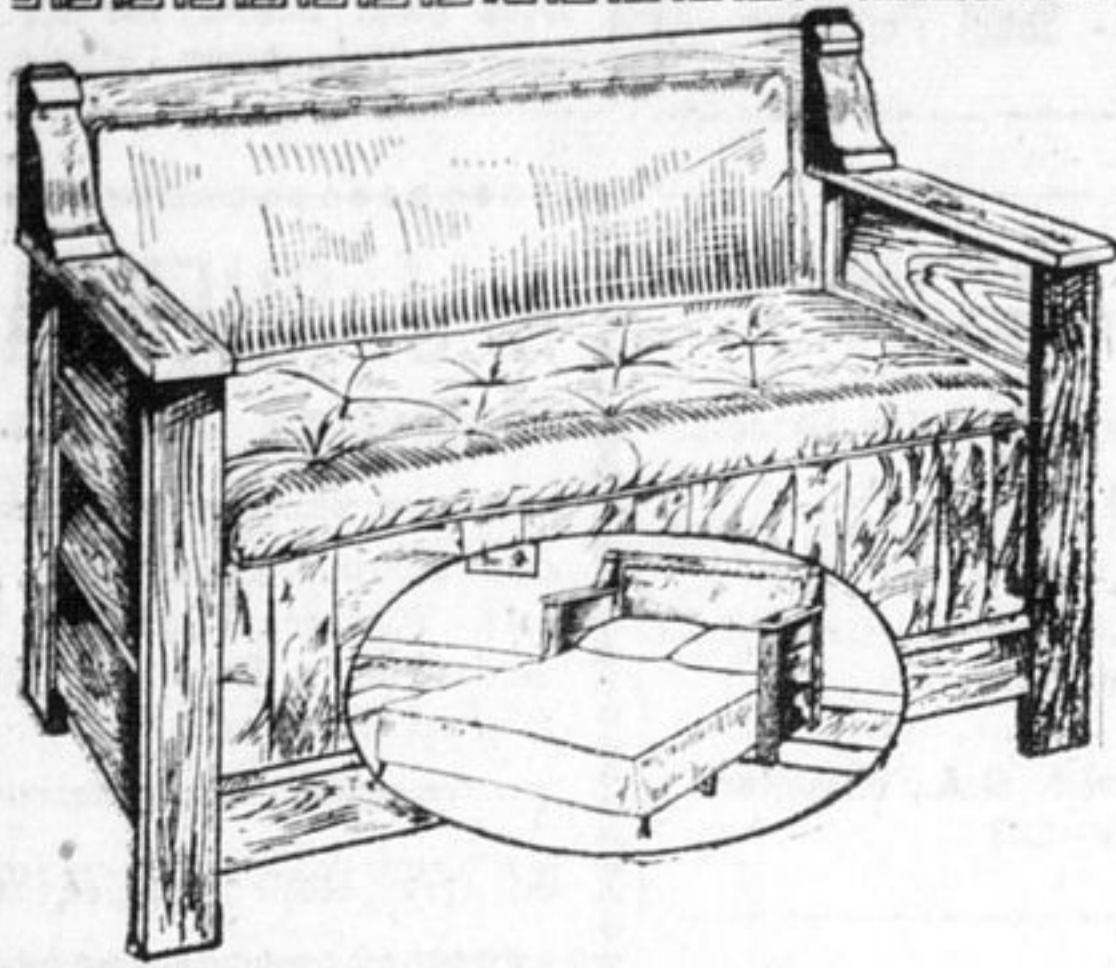

TELEPHONE
35

Hardware
Furniture

Marshall-Ecclestone Limited

Prices Right
Quality
Guaranteed

TELEPHONE
35

THE BIG STOCK

THE LOW PRICE

Complete with felt Mattress, in imitation leather..... \$65.00
With No. 1 Spanish Leather, \$75.00

A bed by night, a couch by day. Price 18.50

MATTRESSES

GUIDE Mattress, a comfortable, well-made mattress, interior filled with wood fibre with soft jute felt top and bottom, all ticking good quality, in floral design, 3'-4'-4'6" width, Price \$11.00