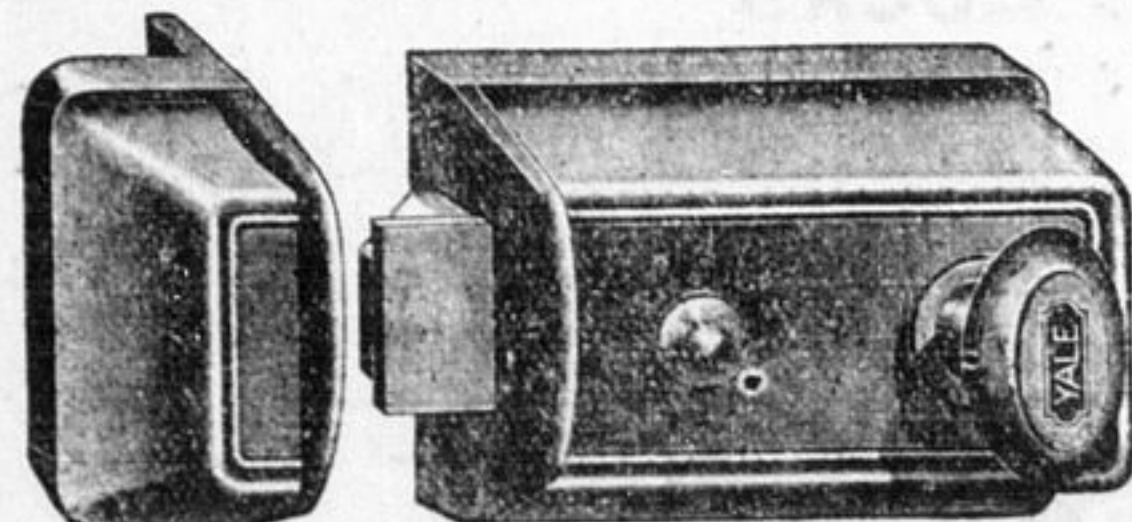

Century Padlock, steel case and malleable iron shackle, six lever tumblers, two double-bitted barrel keys, twelve changes Price 65c

No. 26 Yale Rim Night Latch. Operated from outside by key, from inside by knob. Bolt may be held back by stop. 2x3 1/4 x 3/4 in. japanned iron case and strike. Nickel-plated steel turn knob and key plate, wrought brass tube, bronze-plated iron bolt, back set 2 1/2 in., two nickel-plated solid steel keys, six changes. Reversible for doors 1 1/4 in. thick Price..