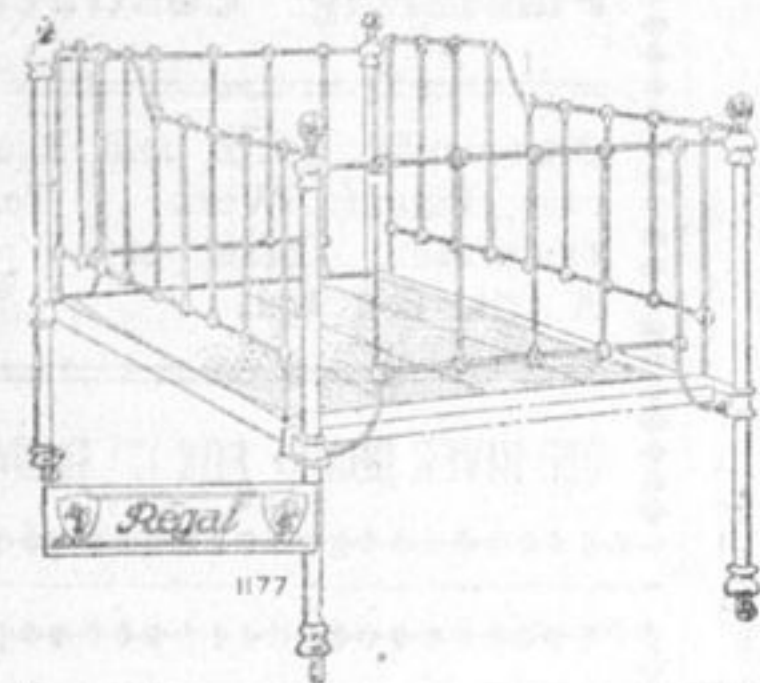

TELEPHONE
35

Hardware
Furniture

Marshall-Ecclestone Limited

Prices Right
Quality
Guaranteed

TELEPHONE
35

THE BIG STOCK

THE LOW PRICE

Hardware WHERE YOUR DOLLAR BUYS THE MOST Furniture

\$14.00

MATTRESSES

GUIDE Mattress, a comfortable, well-made mattress, interior filled with wood fibre with soft jute felt top and bottom, all ticking good quality, in floral design, 3'-4'-4'-6" width, Price \$11 00