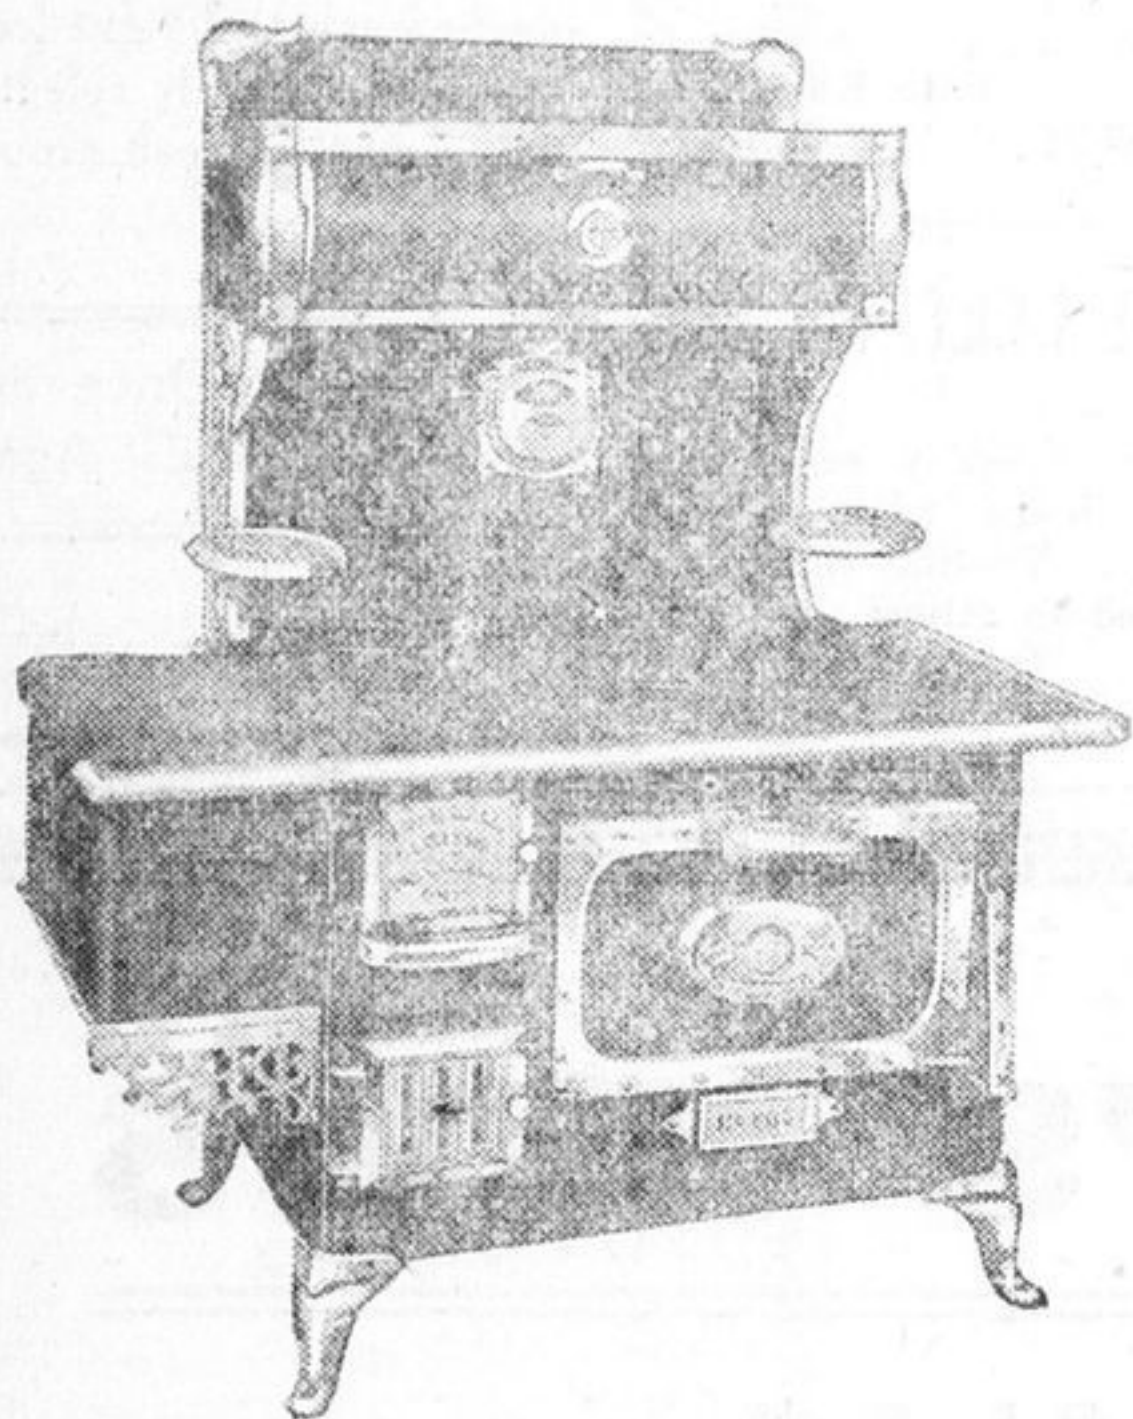

Tile black, warming closet, duplex grates, reservoir, ... $72

O'Cedar

- 4 oz. 25c
- 12 oz. 50c
- qt. can $1.25
- 1/2 gal. can $2.00
- 1 gal can $3.00
- O'Cedar Mops $1.50
- Liquid Veneer Spruce-tex, sold in the same size bottle.

Sewing Machines

The famous White Sewing Machine sold on the easy payment club system. Come in and let us explain.