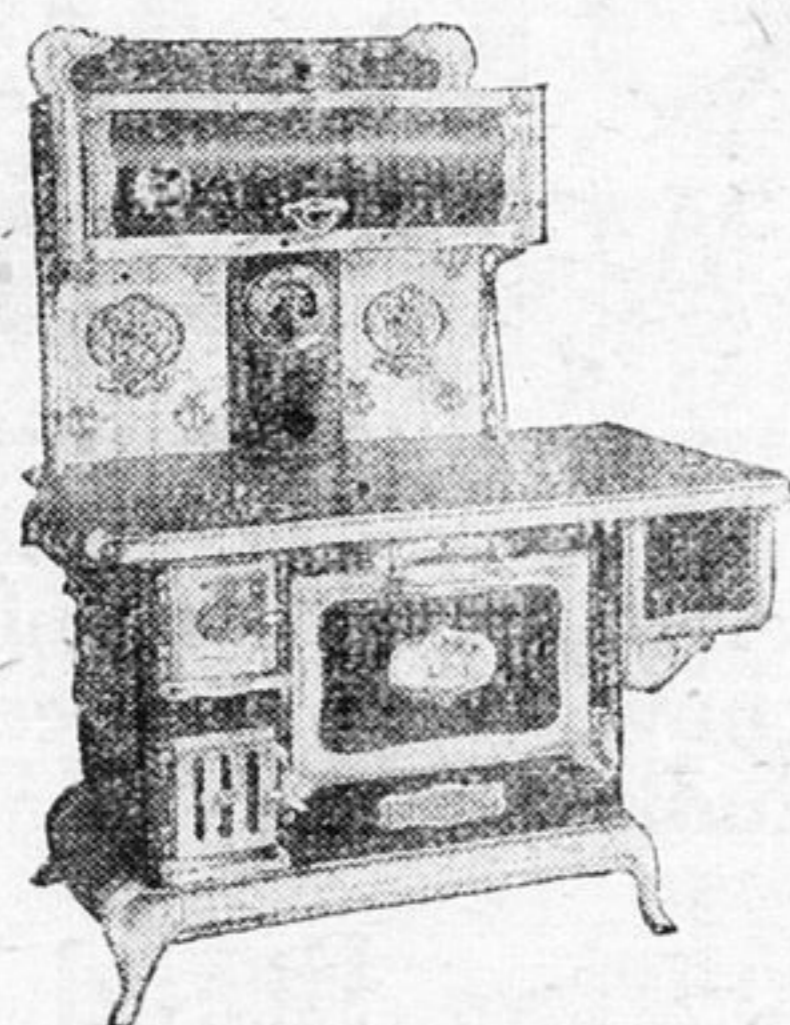

### Kitchen Cabinets

In Oak and White Enamel finishes prices from \$9.50 to \$50.00.

Guaranteed Coil Spring ... \$11.25

Miners' Needs  
Hobs, Lamps, Lunch Kits, Lamp Parts, etc.