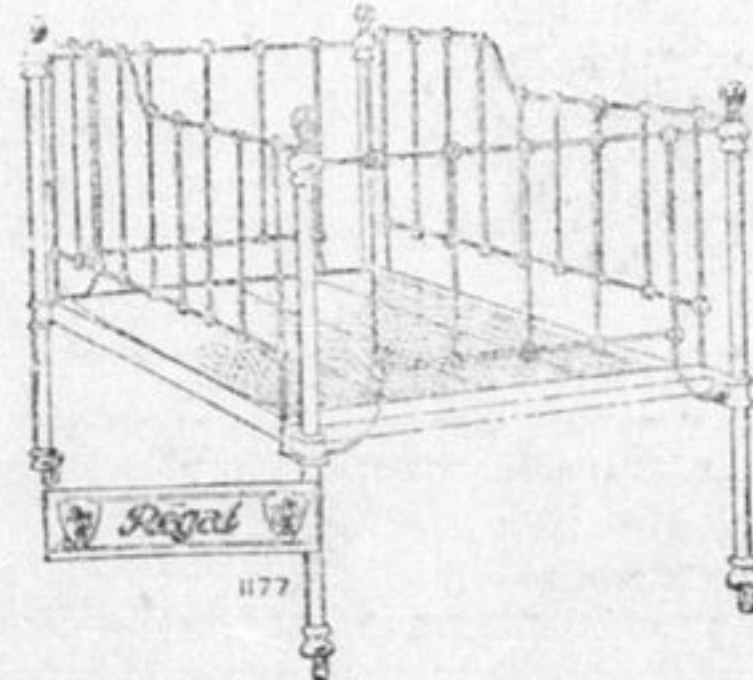

SONORA
GRAFANOLAS

Hardware
Furniture

Marshall-Ecclestone Limited

Prices Right
Quality
Guaranteed

FORD
AUTOMOBILES

THE BIG STOCK

THE LOW PRICE

When you want a
MONKEY WRENCH
or
anything else in
HARDWARE
Come to us for it
and you'll get it right.

Where Your Dollar Buys the Most

OVERLAND The Thrift Car

Appearance : Performance : Comfort : Service
Price

Come in and we will show you that the Overland automobile, for which we are agents, will give you more real service for your money than any other car built

We've got the Auto Supplies you need
and we will sell them to you right

Have you got a
Kitchen Cabinet?
If not
come get
one

Body—Flat reed with half-round reed rolls. Colors—Natural or oak with black enamel gear Upholstering—Repp, padded sides, seat and back, in colors to match the body. Price $40.00.

Body—Flat Reed—Colors—natural or oak, with black enamel gear Upholstered to match body. Steel wheels, 12 inch, 5/8 inch rubber tires, nickleplated hub caps. Price $30.00

Frame Flat Steel 16 x 28 inches, handles 3/8 inch steel tubing, ebony finish, wood cross handle. Wheels 10 inch, three-piece steel, 1/2 in. rubber tires, black enamel finish. Price $14.00

THE MOST COMPLETE LINE OF BABY VEHICLES IN NORTHERN ONTARIO at a price as cheap as can be bought anywhere in Canada

Kitchen Cabinets

In Oak and White Enamel finishes, prices from $9.50 to $50.00

- The 1900 Washing Machine $18 50
- New Idea Washing Machine $18 00
- New Century Junior B. Washing Machine 16.50

Wringers, Etc.

- Warranty, 11" $8.50
- Bicycle—11" $7.75
- Eze—11" $7.50
- Rapid—11" $6.50
- Boilers, Tubs, Washboards, Pails, Scrub Brushes, etc.

Brooms, Enamelware, Tinware, Floor Coverings, Paints, Brushes, Varnishes.

Beds, Etc.