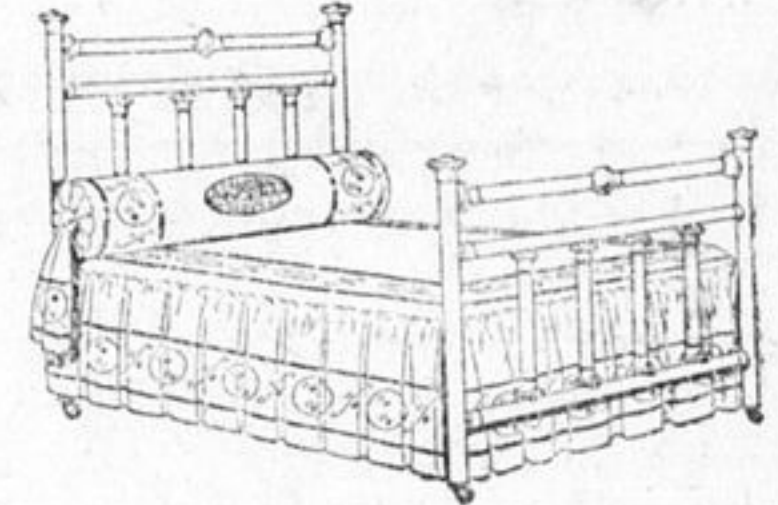

The "New" Bed, steel, in good finishes.

THE MOST COMPLETE LINE OF BABY VEHICLES IN NORTHERN ONTARIO at a price as cheap as can be bought anywhere in Canada

Kitchen Cabinets

In Oak and White Enamel finishes, prices from \$9.50 to \$50.00