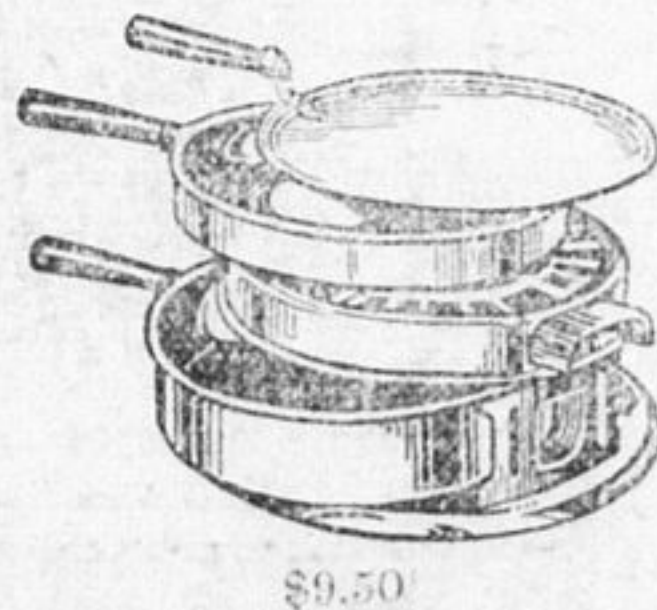

SONORA
GRAFANOLAS

Hardware
Furniture

Marshall-Ecclestone Limited

Prices Right
Quality
Guaranteed

FORD
AUTOMOBILES

THE BIG STOCK

THE LOW PRICE

When you want a
MONKEY WRENCH
or
anything else in
HARDWARE
Come to us for it
and you'll get it right.

Where Your Dollar Buys the Most

OVERLAND The Thrift Car

Appearance : Performance : Comfort : Service
Price

Come in and we will show you that the Overland automobile, for which we are agents, will give you more real service for your money than any other car built

We've got the Auto Supplies you need
and we will sell them to you right

Have you got a
Kitchen Cabinet?
If not
come get
one

Body—Flat reed with half-round reed rolls. Colors—Natural or oak with black enamel gear Upholstering—Repp, padded sides, seat and back, in colors to match the body. Price $40.00.

Body—Flat Reed—Colors—natural or oak, with black enamel gear Upholstered to match body. Steel wheels, 12 inch, 5/8 inch rubber tires, nickleplated hub caps. Price $30.00

Frame Flat Steel 16 x 28 inches, handles 3/8 inch steel tubing, ebony finish, wood cross handle. Wheels 10 inch, three-piece steel, 1/2 in. rubber tires, black enamel finish. Price $14.00

THE MOST COMPLETE LINE OF BABY VEHICLES IN NORTHERN ONTARIO at a price as cheap as can be bought anywhere in Canada

Kitchen Cabinets

In Oak and White Enamel finishes, prices from $9.50 to $50.00

- The 1900 Washing Machine $18 50
- New Idea Washing Machine $18 00
- New Century Junior B. Washing Machine 16.50

Wringers, Etc.

- Warranty, 11" $8.50
- Bicycle—11" $7.75
- Eze—11" $7.50
- Rapid—11" $6.50
- Boilers, Tubs, Washboards, Pails, Scrub Brushes, etc.

Brooms, Enamelware, Tinware, Floor Coverings, Paints, Brushes, Varnishes.

Beds, Etc.