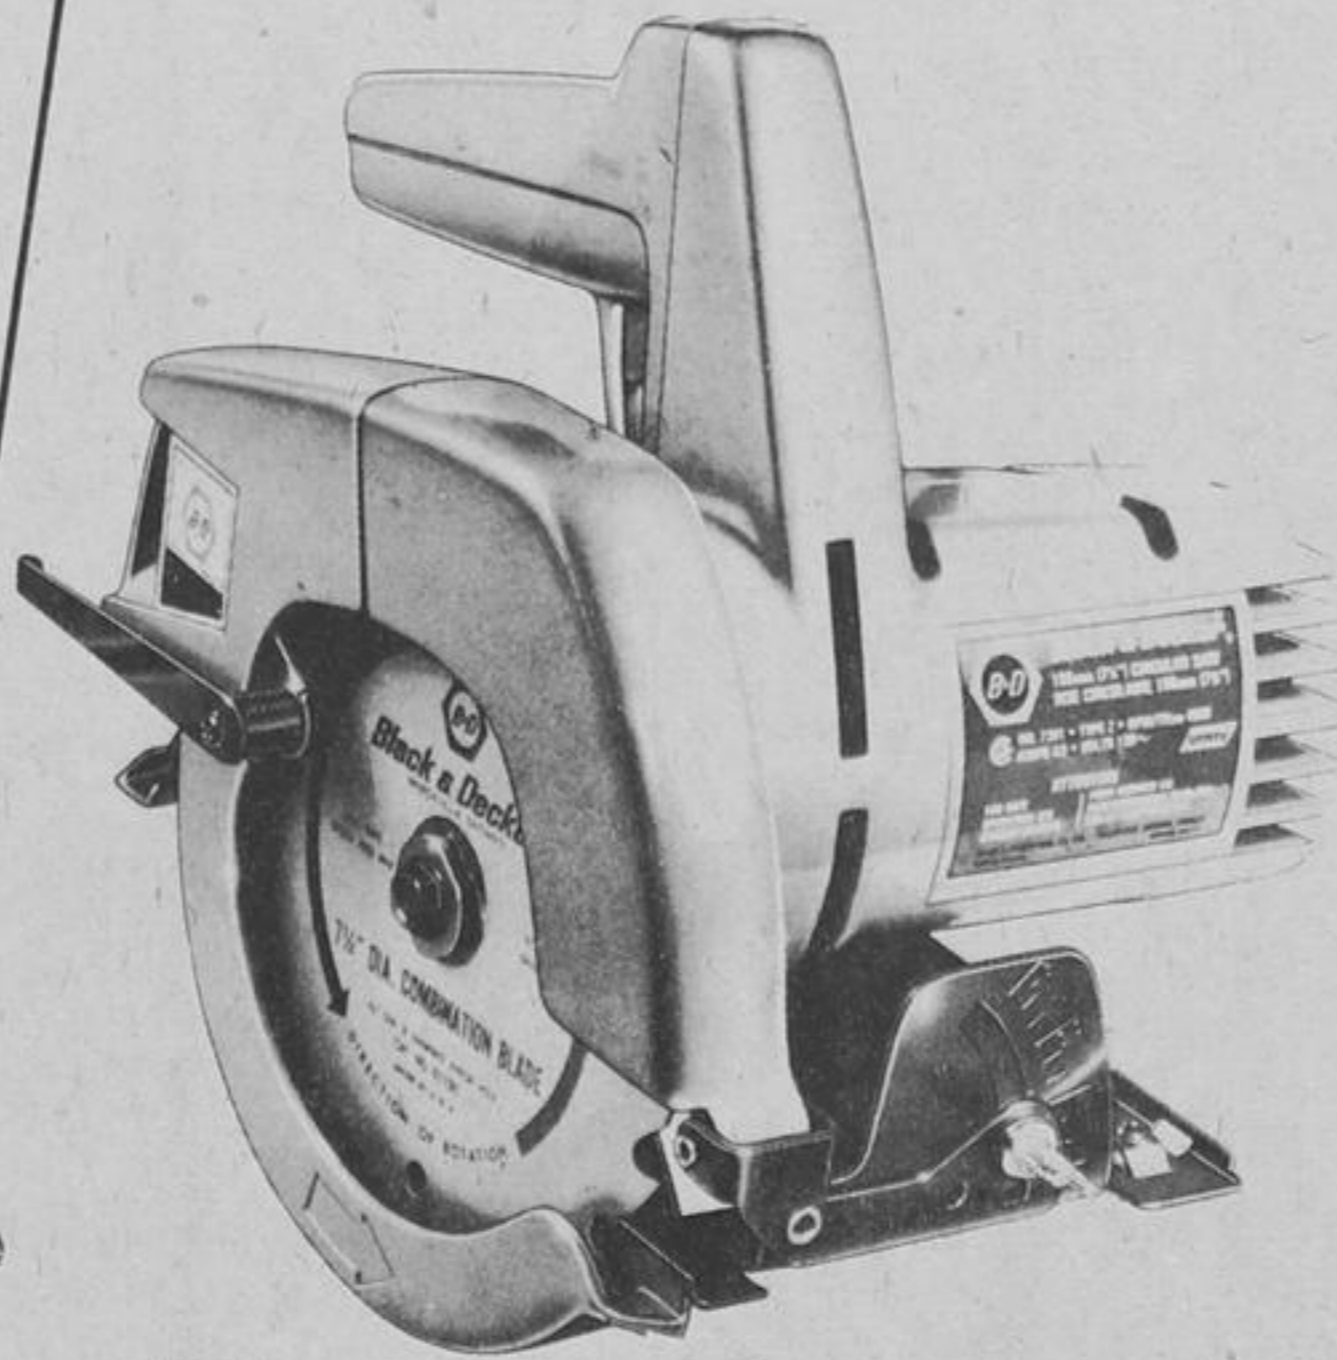

Total Value

REDUCED!
B & D 7 1/4" CIRCULAR SAW

31⁴⁹
Was $33.95