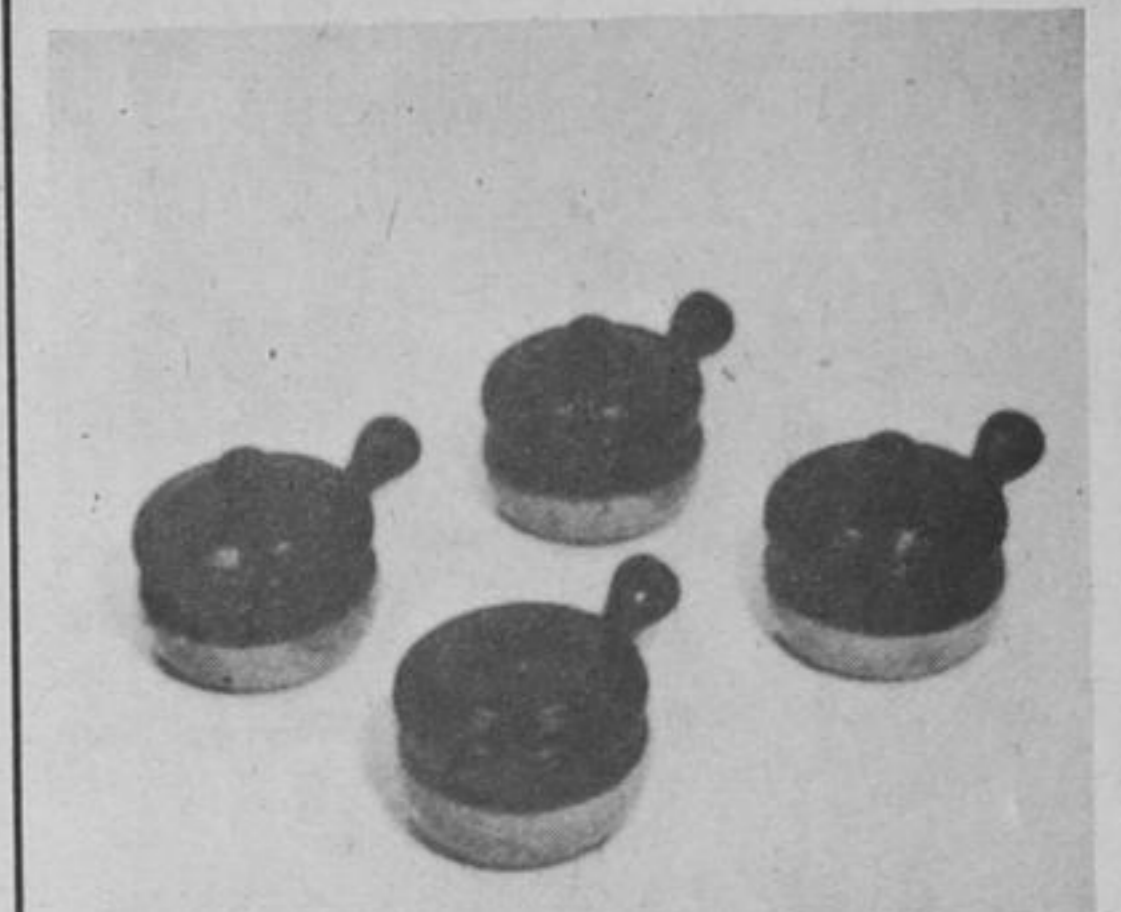

Onion Soup bowls

Set of 4 Onion Soup bowls. The bowls are ceramic and richly glazed with earth colours of brown and cream. They have covers to preserve the heat of nourishing soup and handles to make serving easier.

5⁶⁶

99-3291

WE ARE OPEN EVERY NIGHT TILL 9 P.M. FOR YOUR SHOPPING CONVENIENCE

CANADIAN TIRE ASSOCIATE STORE
10288 YONGE ST., RICHMOND HILL

881-1196