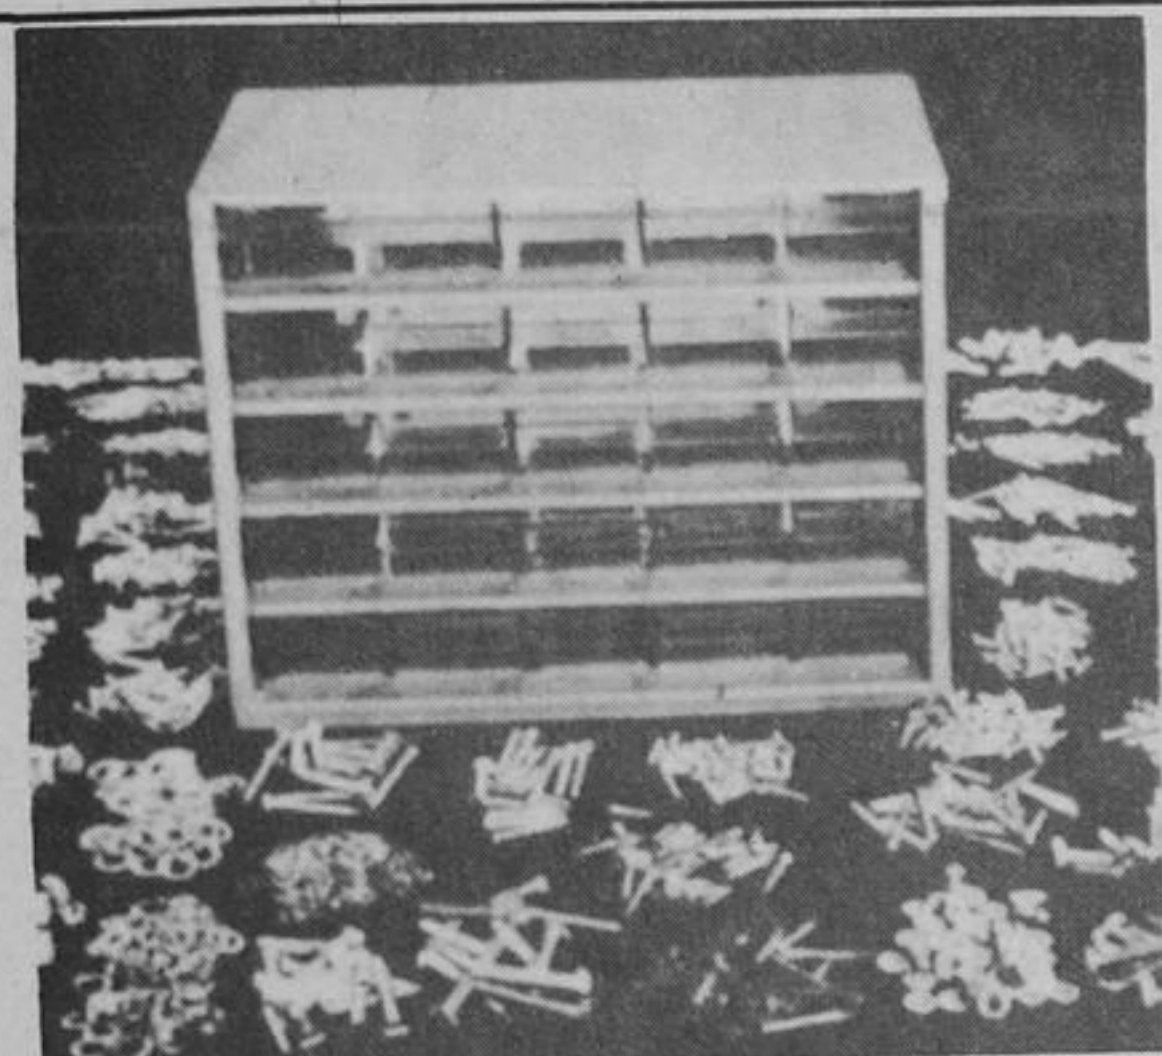

25 Drawer Utility Cabinet

This 25-Drawer Utility Cabinet comes complete with 2,000 pieces of assorted quality hardware. All hardware is pre-sorted by size and type in poly bags.

18⁸⁸

99-3359