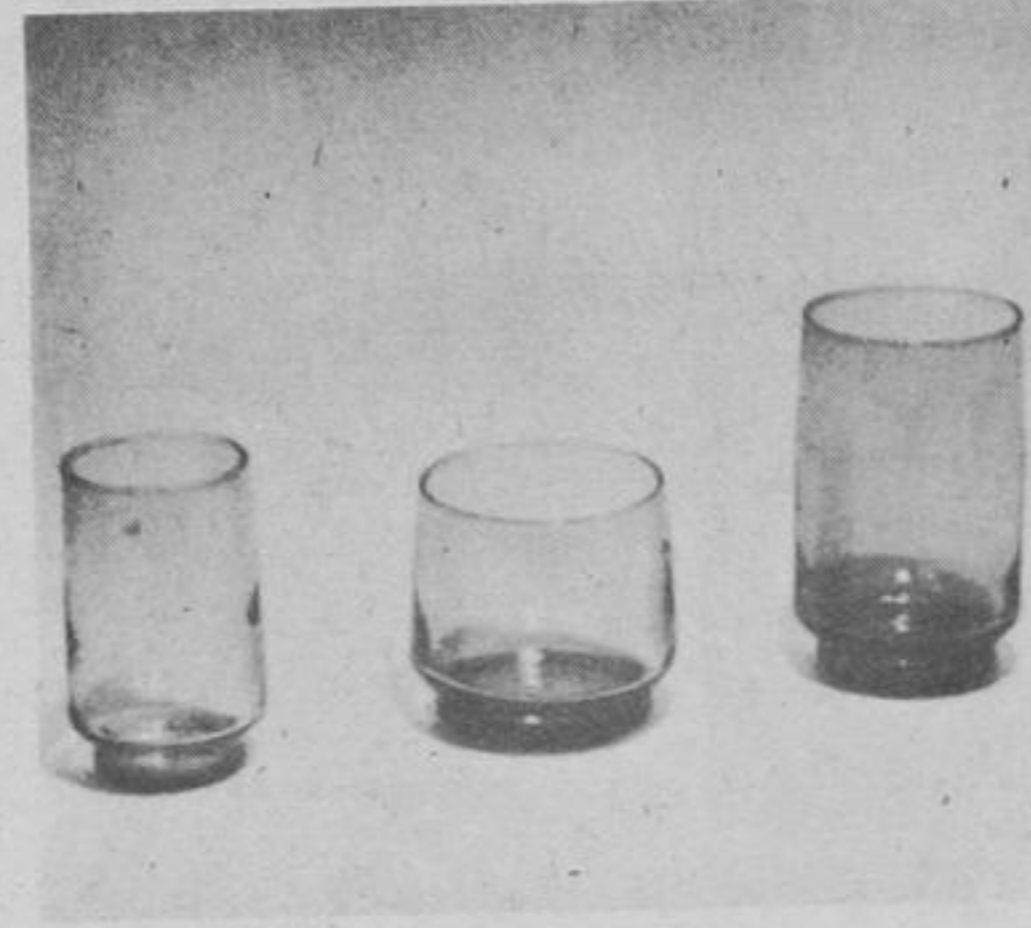

24 pc. Glassware Set

Set consists of eight 9 oz. and 11 oz. (256 and 312 ml) beverage glasses and eight 6-oz. (170 ml) juice glasses. Glasses are designed for ordinary daily service for the family.

6⁴⁷

99-3292