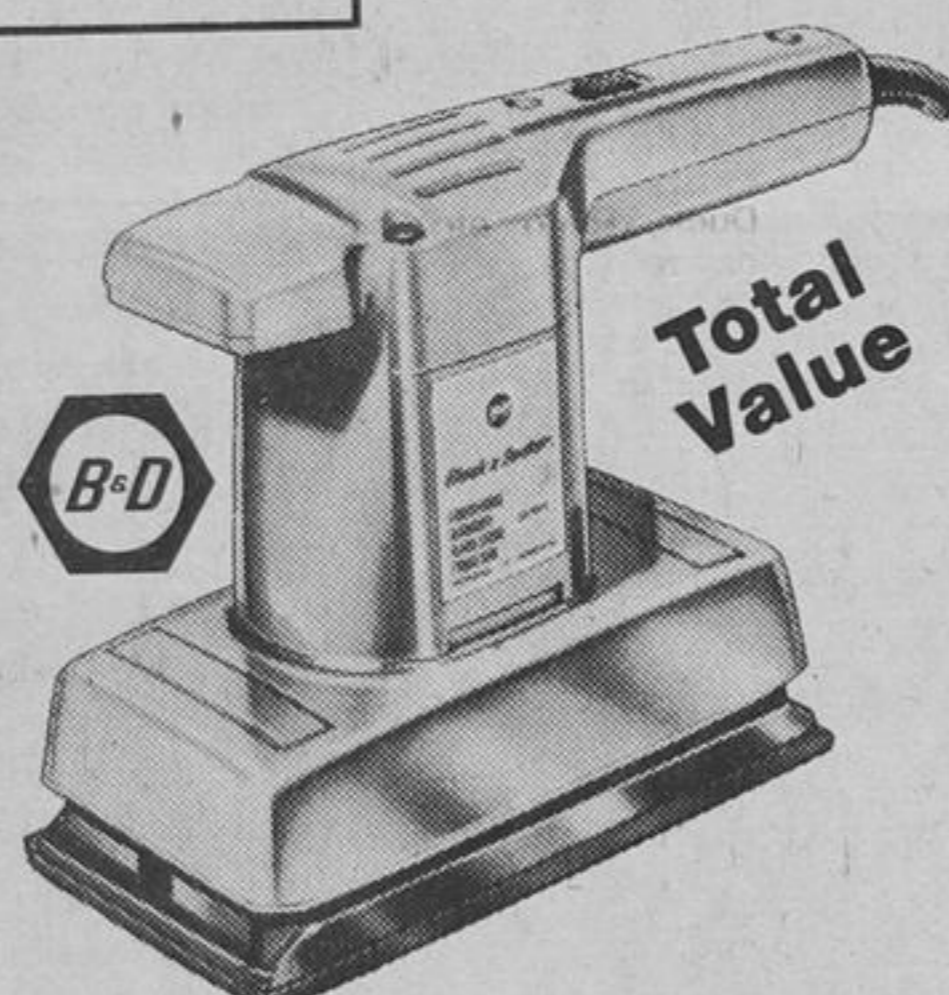

Orbital Sander

Our new low price

14⁹⁹
Was $15.99

B & D #7404 for a smooth finish. Double-insulated. 1.6-amp motor with 10,000 opm. Flush sands on 3 sides. 54-7213