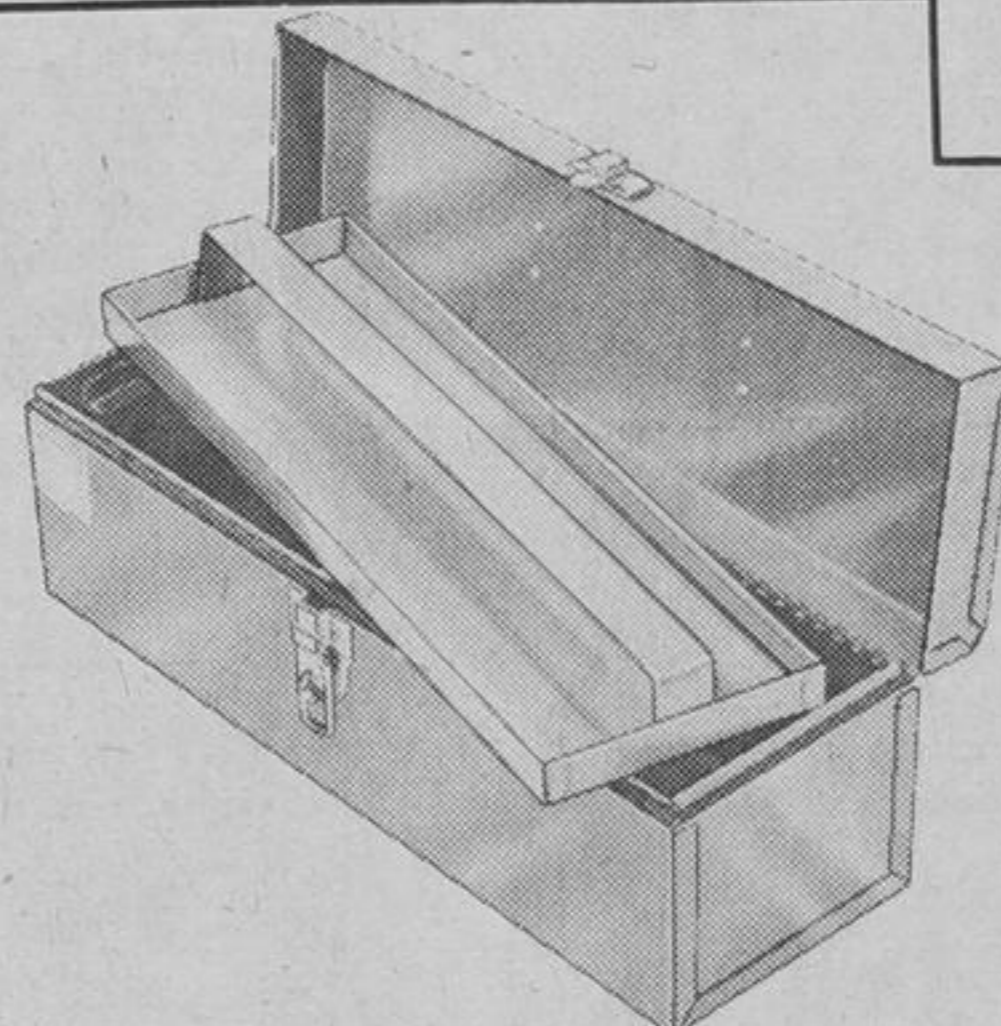

Total Value
All-Purpose Box with Lift-Out Tray

8⁹⁹

Roomy! About 19 x 6 x 6 1/2". Welded steel. Enamel finish. Padlock-eye and hasp. Easy-grip handle. 58-0809