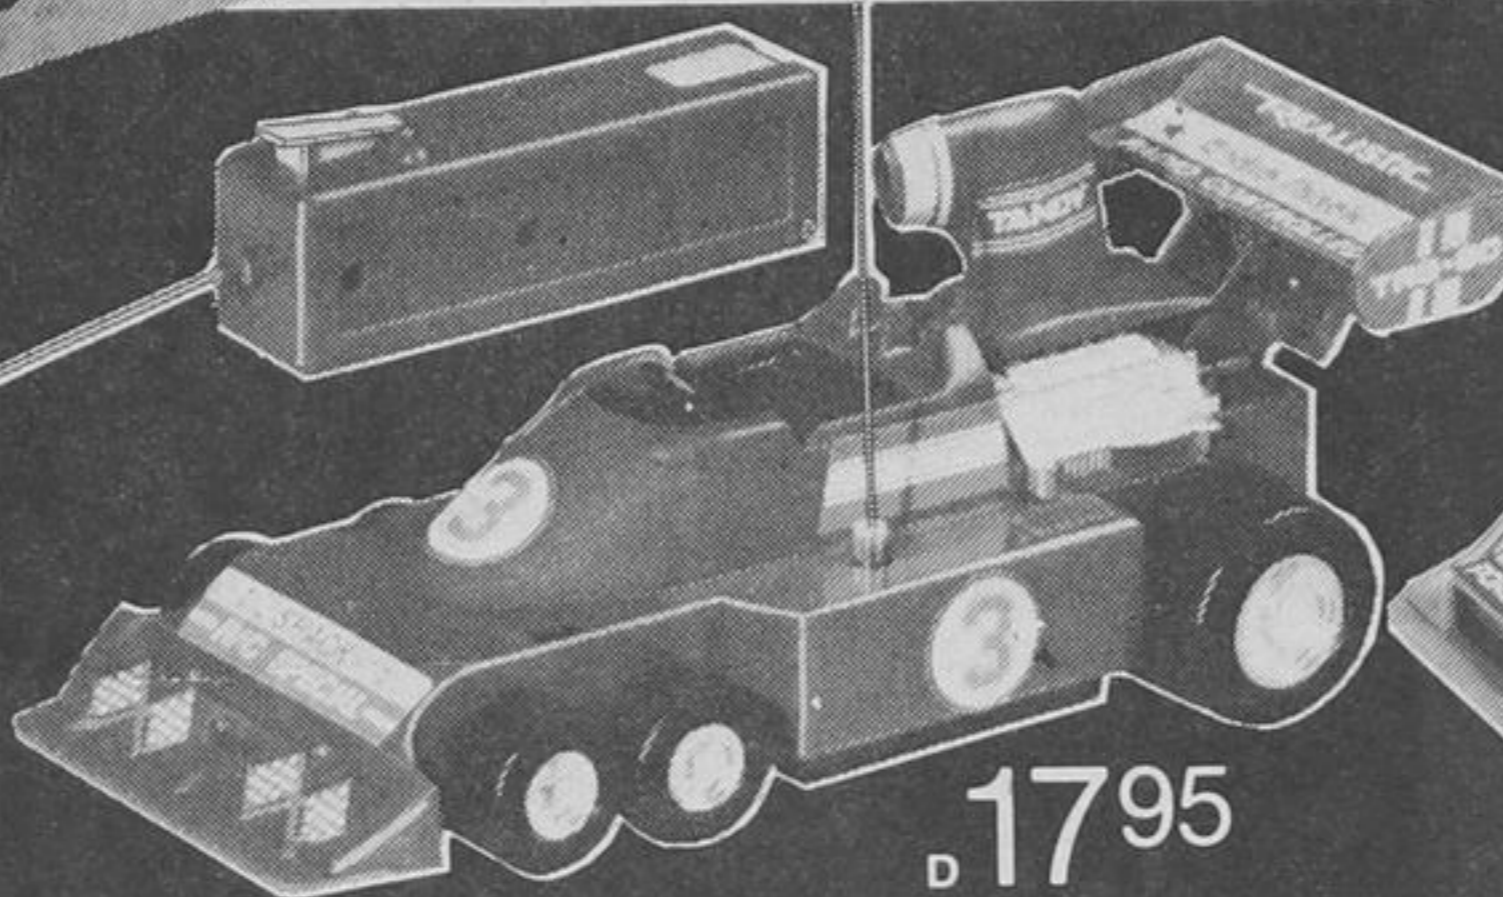

240 Snowmobiles

1972
Ski Doo Olympic
400 Electric. Excellent condition.
$650.00. Also some parts, rear axle,
skis, track.
727-8429

New and Used Parts

Clutches, Tracks, Carbs., etc.
BLOWN ENGINES WANTED FOR PARTS
898-2782

74 Elan 250 T

Excellent condition. $625.00 or best offer.
889-7938

SKIDOO AND CABOOSE
GOOD CONDITION
BEST OFFER
Call 727-5477

COMMUNITY CYCLE
The small motor hospital

OPEN EVENINGS POLARIS

478-4559
Repair all makes
18665 Sutton Rd.
Queensville

YAMAHA

SNOWMOBILES
1980 Models in Stock. Pre-season prices. Save dollars.
McKENZIE RECREATIONAL
Hwy. 7 and Bayview
881-9000

YAMAHA SNOWMOBILES SALES & SERVICE

Nielsen's
AURORA
727-3661

73 ARTIC CAT
PANTHER 400

Excellent condition, rebuilt engine, new Artic Cat cover and accessories. Best offer. Call Chuck.
833-6657 Evgs.

76 MOTO SKI

300 TWIN
Excellent condition
884-4672 after 5 p.m.

245 Boats & Supplies

8' aluminum boat

WITH 5 H.P. MOTOR
Excellent condition. $350.
773-4715 Evgs.

BOAT & TRAILER STORAGE

Open & Covered
669-1826

230 Campers & Trailers

STARFIRE CAMPER CAP

FOR 1/2 TON
Includes complete slide-in unit with fridge and stove. $1,000.00.
888-1704

22 FT. MOTOR HOME

FOR RENT
Reasonable rate. For further information call.
881-5235

446 Farm Equipment

FARM MACHINERY
Bought and Sold. Gormley
887-5888

305 Articles For Sale

CHESTERFIELD CLEARANCE CENTRES
OVER 900
Chesterfields

Bed Chesterfields
$228. to $598.
CASH AND CARRY
OR DELIVERY ARRANGED

4 LARGE SHOWROOMS
•472 YONGE ST. 924-8408
Above College St. opposite Westbury Hotel.
•1218 KENNEDY RD. 759-2234
South of Hwy. 401.
•29 DUNDAS ST. E. 275-1135
Corner of Hwy. 5 & 10 Mississauga
•4900 DUFFERIN ST. 667-1170
Between Finch & Steeles.
Warehouse & Showroom
OPEN DAILY 9 TO 9 P.M.
SATURDAY TILL 6