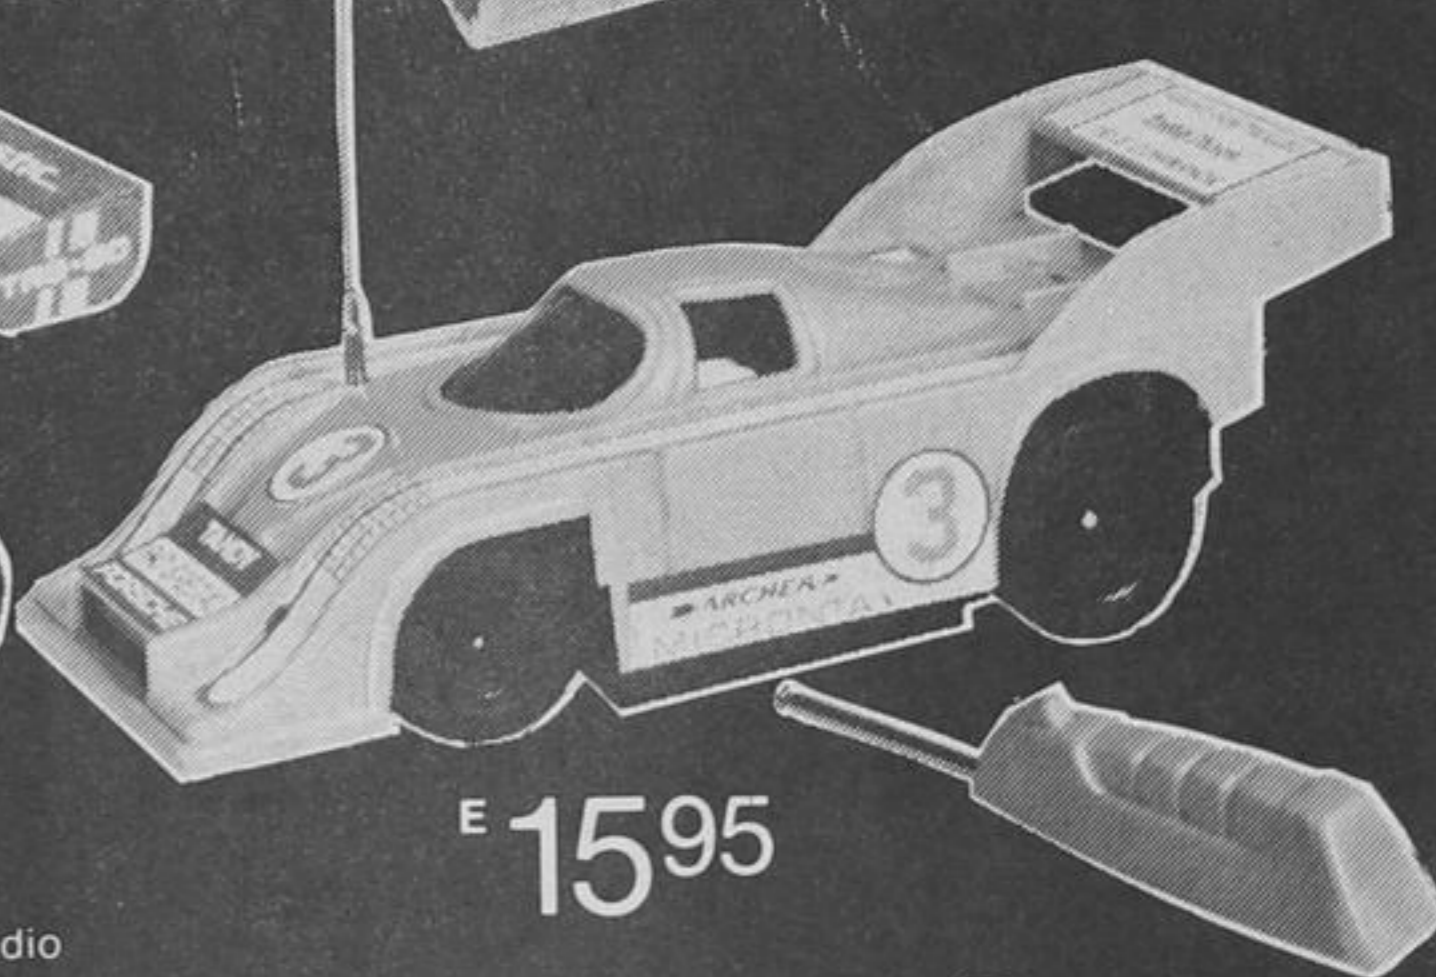

15⁹⁵

D and E Operate by hand-held, battery-powered pushbutton radio control. Race them — and win!
D Elf racer. Drive forward & reverse—turn. Uses 4 "AA" & 2 9V cells". 60-3014.....17.95
E Grand Prix racer. Command forward & reverse/turn action. Red backup light comes on when in reverse. Uses 4 "AA" & 2 9V cells". 60-3008.....15.95

*Batteries are not included.

RADIO SHACK'S POLICY ON ADVERTISED ITEMS

Radio Shack®

RS DIVISION, TANDY ELECTRONICS LIMITED

Sale prices expire December 1, 1979

Hillcrest Mall
Richmond Hill
Richmond Heights Shopping Centre,
Richmond Hill
Bayhill Mews,
Thornhill
Upper Canada Mall,
Newmarket