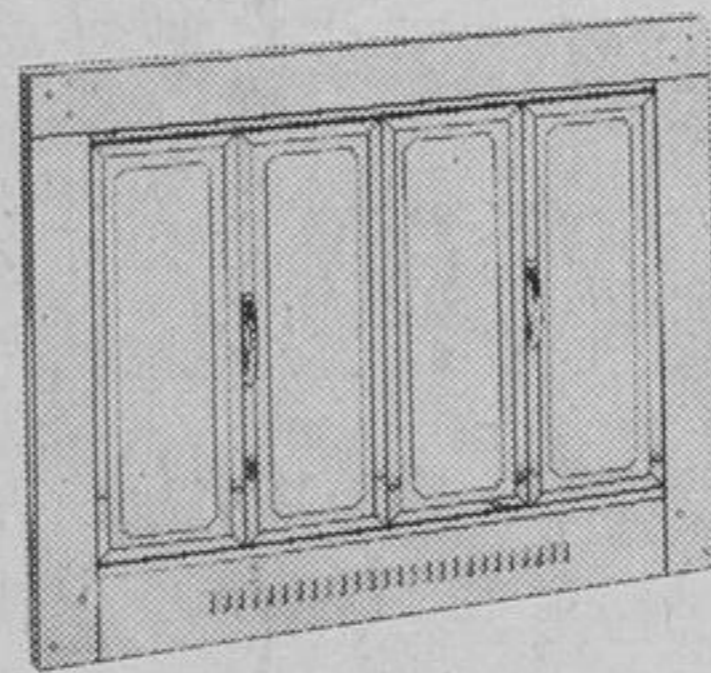

Energy-Saving Glass Firescreen 109⁹⁵

Tempered glass doors radiate heat and reduce drafts. Brass-plated steel with elegant etched glass panels. 36 x 28". 64-2740

SIMILAR TO ABOVE

Black/Swedish Bi-Fold Glass Door Firescreen 99⁹⁵

Shatterproof, heat-resistant and tempered safety glass radiates heat while reducing room drafts. About 36 x 28 inches. 64-2741