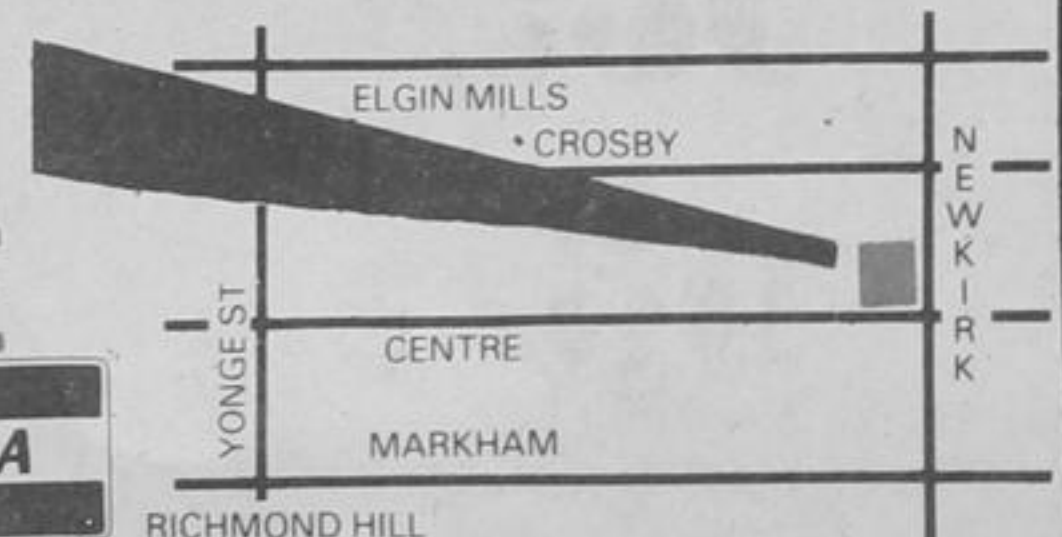

HOMESTEAD PLUMBING WAREHOUSE

70 Newkirk Road N., Richmond Hill 884-4111

STORE HOURS: MON.-FRI. 9-6 SAT. 9 TO 2 P.M. During our Sale we will be open Fri. 9 A.M. - 9 P.M. Specials available only at participating HOMESTEAD stores. Quantities limited on some specials.