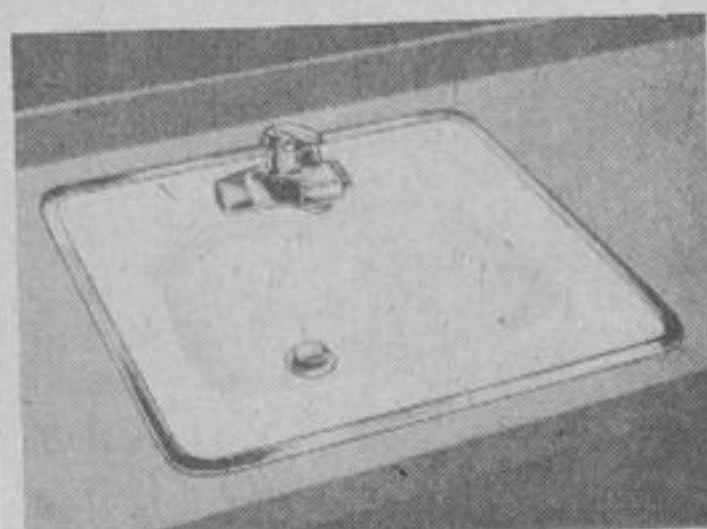

GRAND OPENING

cfgm
1320

THURS. AUG. 9TH to SAT., AUG. 11TH

3-piece bath set

\$149⁹⁵

ABS shower, reverse trap toilet, ABS basin, White, Less Seat.

Delux American Standard Set

5-ft. enamelled steel tub
Enamelled steel basin,
vitreous china reverse trap toilet
WHITE

\$189⁹⁵

SHOWER MAGIC

by Lido

Hand-held Reg. 25.95 **\$14⁹⁵**
Shower head Reg. 15.45 **\$12⁹⁵**

American Standard & Crane basins
Vitreous china and enamelled steel
Choice of several colours

\$10⁰⁰ TO \$15⁰⁰
Crane Croyden toilet