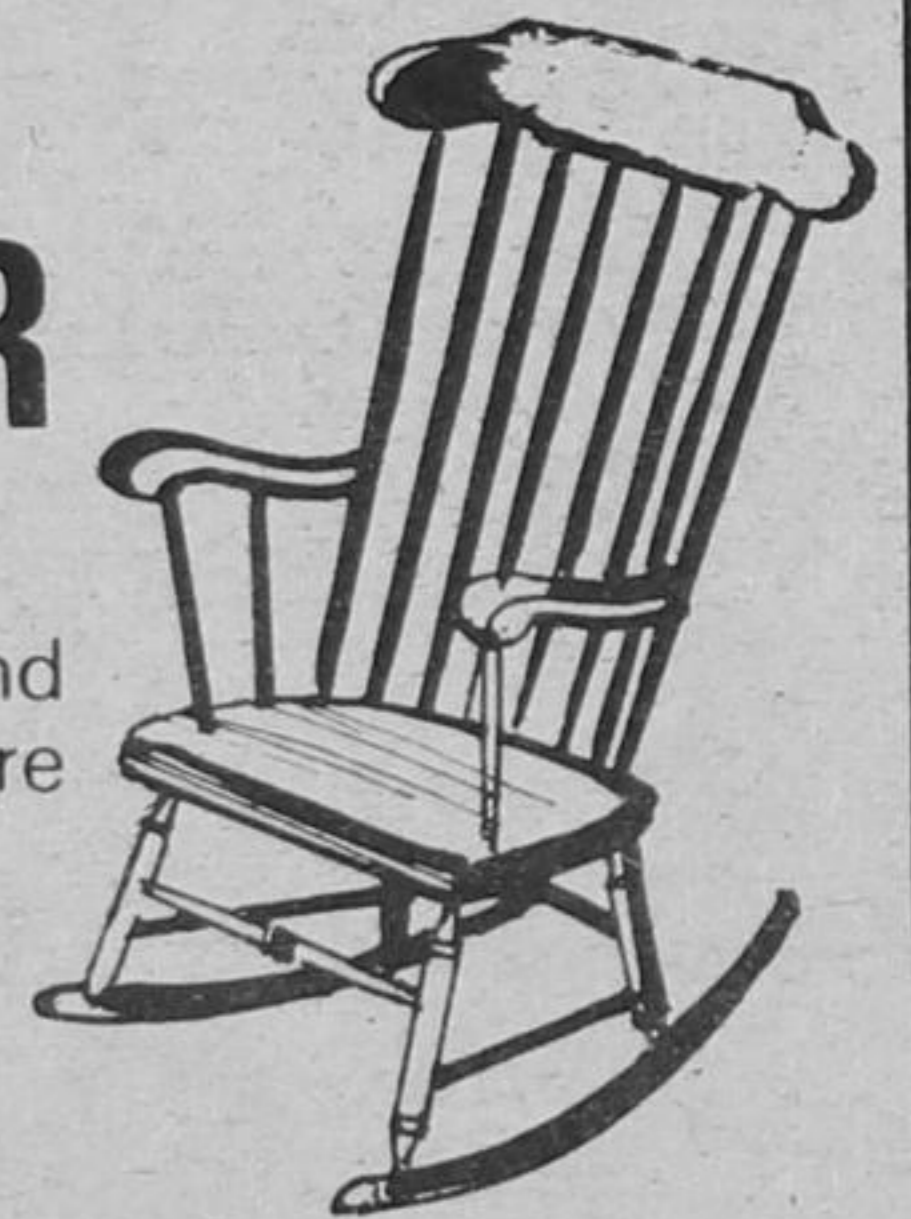

\$29.50

3 Position Deck Chair

Solid wood frame, selection of seven solid fabrics. Ideal for cottages or patios.

\$27.50

FREE

HEAVY DUTY FRAME WITH CASTERS (*24 value)

With any Complete Mattress Set

20 year guarantee
2 years unconditionally on unit

Famous brand name posture therapy sprung edge, fully quilted, heavy gauge tempered steel coils, sisal and felt insulation.

54" Set

\$169⁵⁰

39" Set

\$146⁵⁰

PINE ROCKER

Assemble yourself and save! All you require is a tube of glue.

\$29⁹⁵

(Not exactly as shown)

"EURODESIGN" SECTIONAL

Sectional by "Eurodesign" large 88 inch sofa, 1 arm love seat (left or right hand) bagged, chip foam back cushions. Seat cushions of hi density foam, polyester wrapped. Solid Hardwood frame. No sag type spring. Available in selection of 100% cotton print or plain fabrics.

7-10 DAY DELIVERY

\$679⁵⁰

LOUNGE SUITE...Lounge seating pieces beautifully covered in your choice of fabric, in solid or modern patterns. Woodwork made of selected African Pine, all boxed and ready to assemble. The ideal furniture for den or family room.