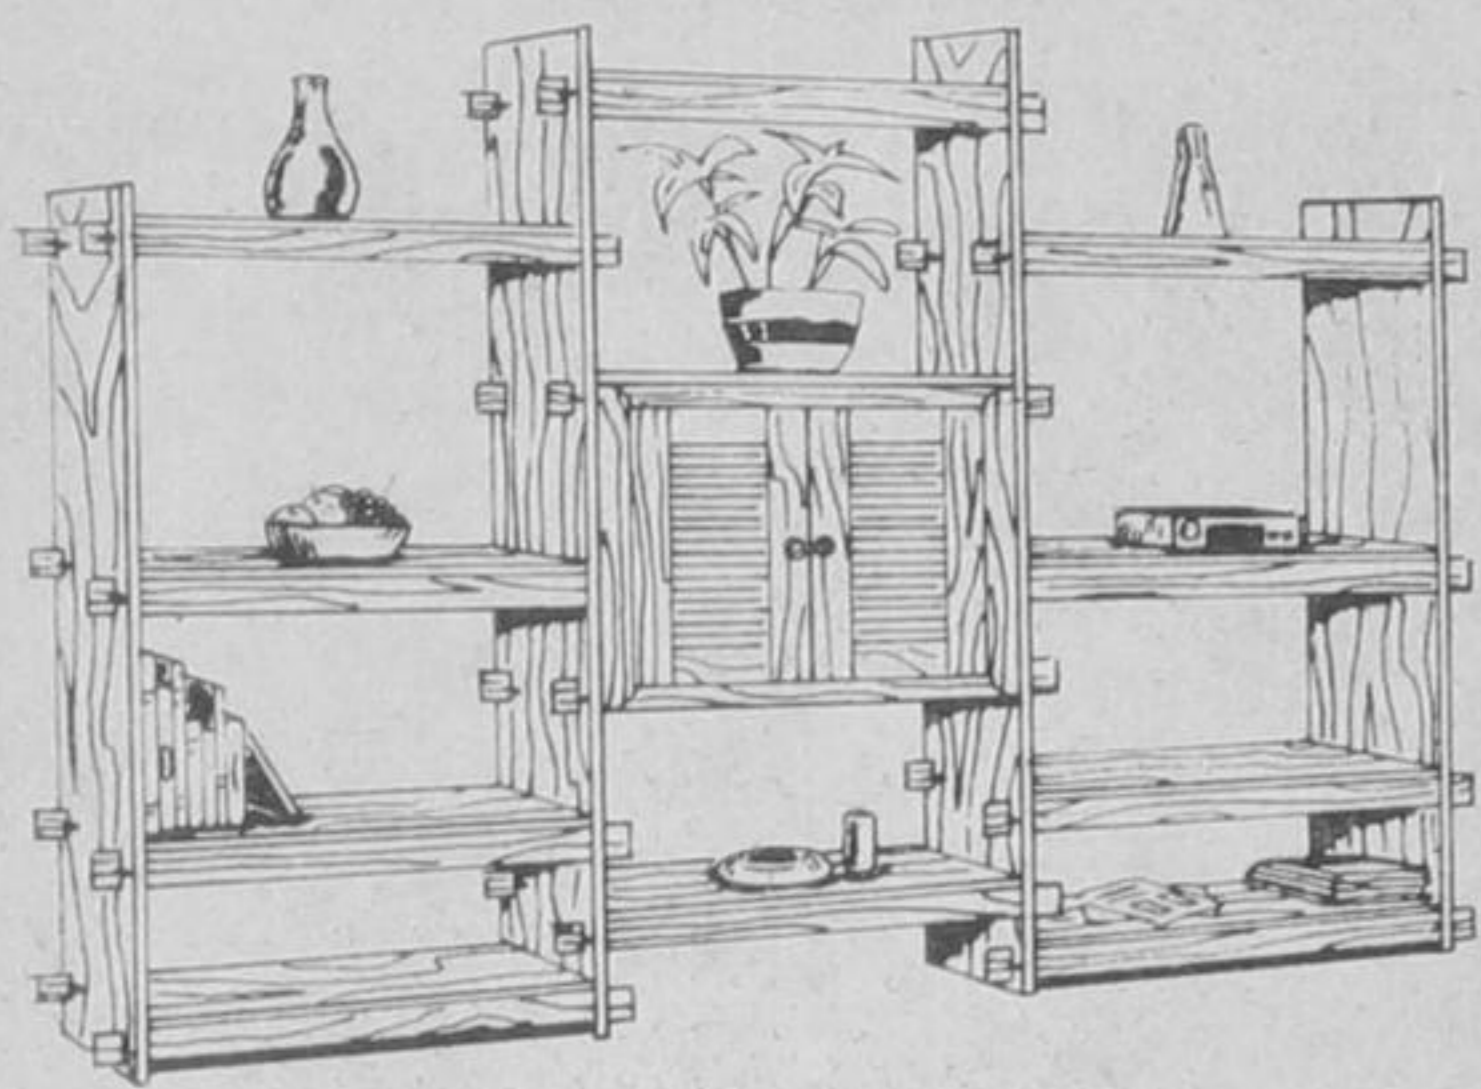

FURNITURE BONANZA DAYS

WALL UNIT \$215

Without cabinet

In selected African pine with top class polish, which is stain, water and liquor resistant. Available in natural or walnut finish. Approx. size: 104"W x 11 1/2"D x 66"H at highest point.

or with louvered cabinet, \$299⁵⁰
Unit also available in 16" depth to accommodate TV and stereo units.

SOLID PINE BED \$119⁵⁰

Double bed with matching headboard. Natural or walnut finish. Mattress optional extra. Also available single bed, \$68.50 without headboard.

UNFINISHED - SOLID PINE WALL UNIT \$225
EASY TO ASSEMBLE
Approx Size 90" Wide
16" Deep
66" Height

As illustrated with Louvre Cabinet. **\$275**

MODERN PINE KNOCK-DOWN FURNITURE

- Made from selected African Pine, finished with a top class polish
- All boxed and ready to be assembled
- Available in either natural or walnut finish
- Surfaces are stain, water and liquor resistant

- Can be assembled again and again, making it easy to transport
- Ideal furniture for cottage, den or family room.

Director's Chair

Solid wood frame, selection of seven solid fabrics. Ideal for cottages or patios.