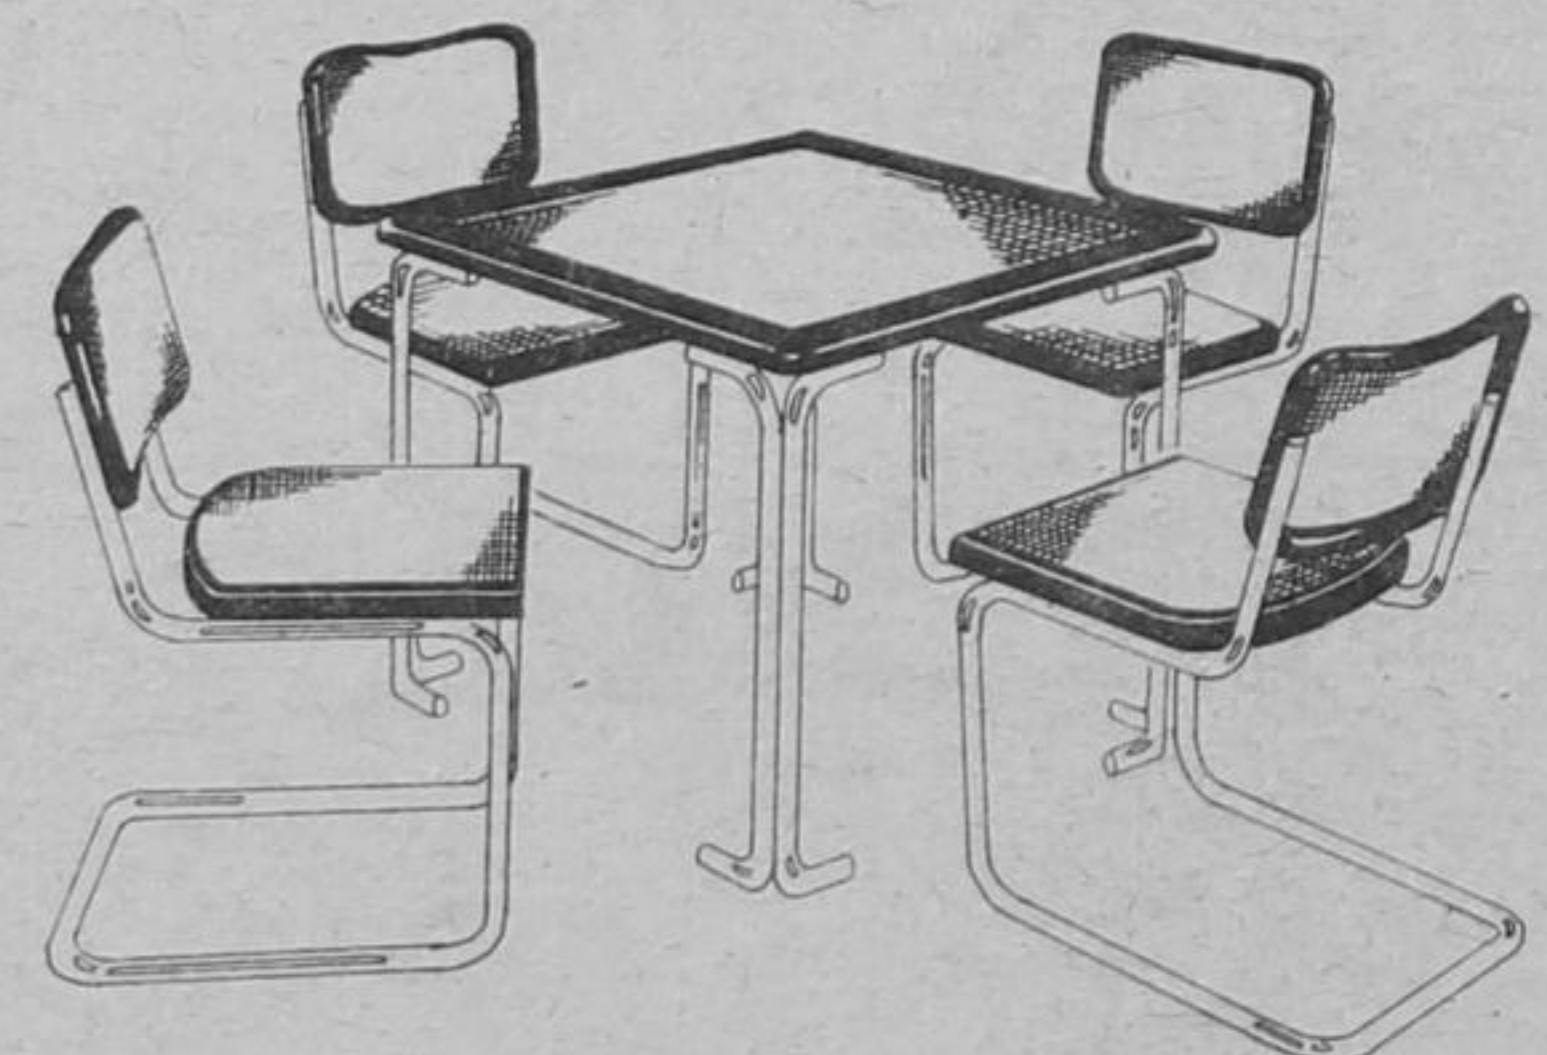

35" x 35" all wood frame, woven cane with glass top table & 4 chairs. Wooden frame woven cane seat & back.

$385

Also available as 66" x 32" table. 4 side chairs. 2 arm chairs.

$659⁵⁰

ALL IN STOCK ITEMS
REDUCED FOR
BONANZA DAYS

THE FURNITURE MAN

RICHMOND HEIGHTS CENTRE •883-5512
(beside Kresge's)

WE ACCEPT

BANK
FINANCING
AVAILABLE