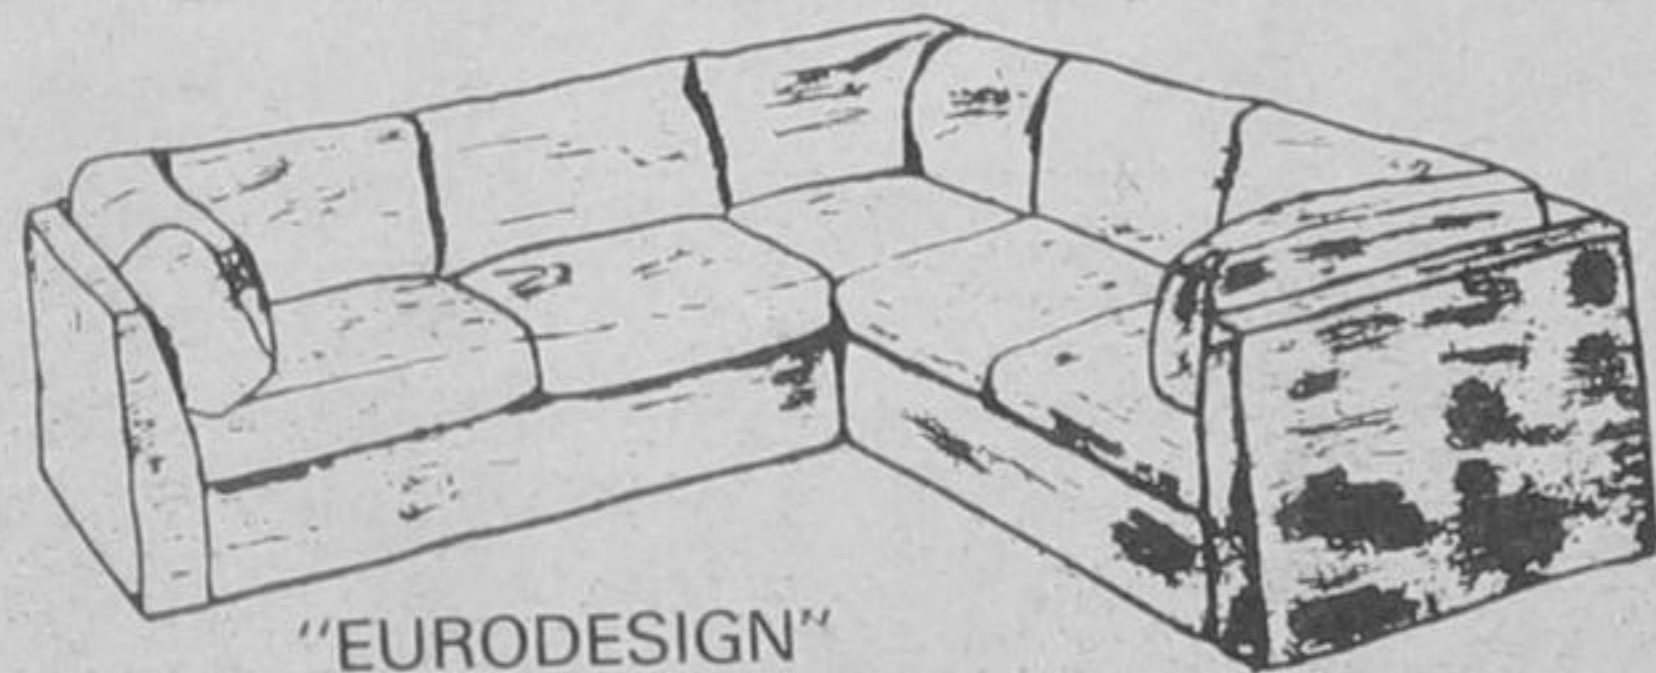

Famous brand name posture therapy sprung edge, fully quilted, heavy gauge tempered steel coils, sisal and felt insulation.

54" Set

\$169⁵⁰

39" Set

\$146⁵⁰

PINE ROCKER

Assemble yourself and save! All you require is a tube of glue.

\$29⁹⁵

(Not exactly as shown)

"EURODESIGN" SECTIONAL

Sectional by "Eurodesign" large 88 inch sofa, 1 arm love seat (left or right hand) bagged, chip foam back cushions. Seat cushions of hi density foam, polyester wrapped. Solid Hardwood frame. No sag type spring. Available in selection of 100% cotton print or plain fabrics.

7-10 DAY DELIVERY

\$679⁵⁰

LOUNGE SUITE...Lounge seating pieces beautifully covered in your choice of fabric, in solid or modern patterns. Woodwork made of selected African Pine, all boxed and ready to assemble. The ideal furniture for den or family room.