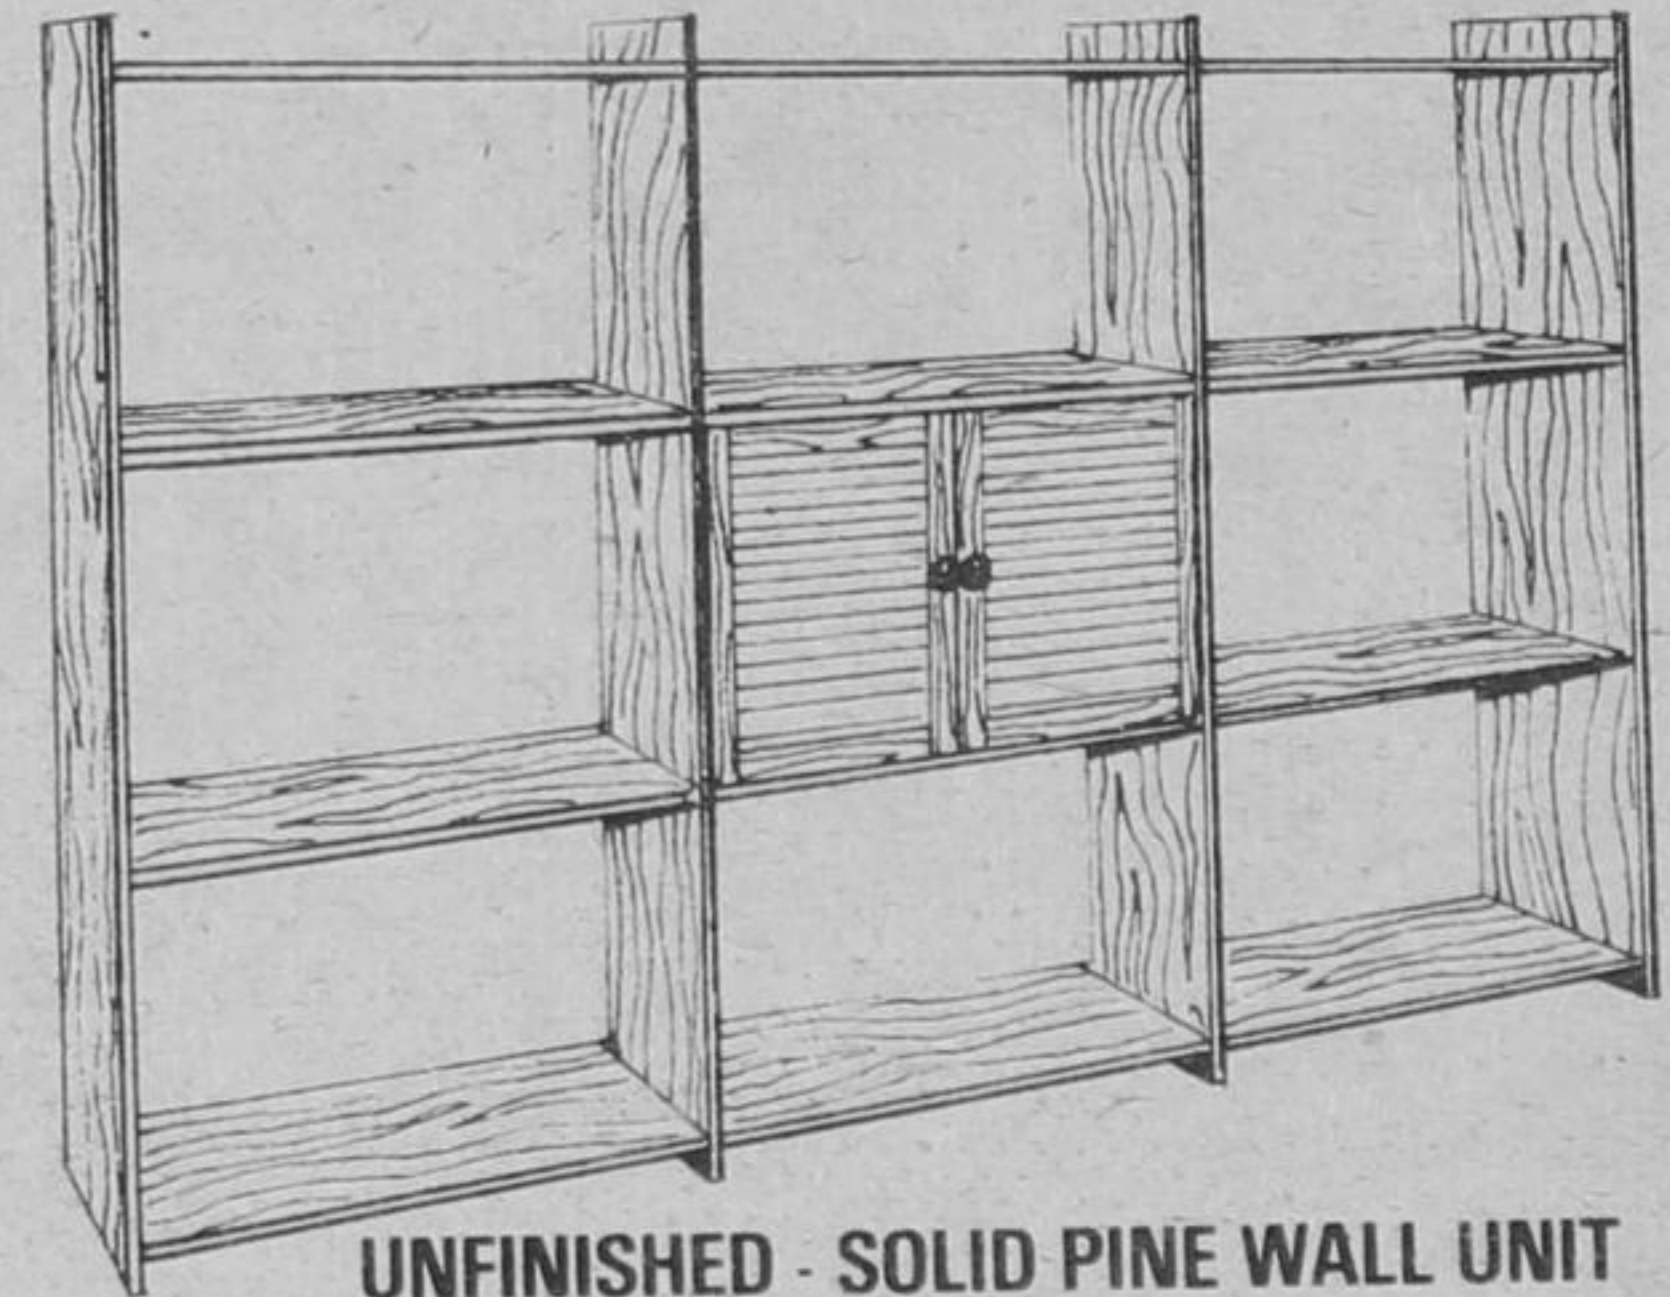

FURNITURE BONANZA DAYS

WALL UNIT \$215

Without cabinet

In selected African pine with top class polish, which is stain, water and liquor resistant. Available in natural or walnut finish. Approx. size: 104"W x 11 1/2"D x 66"H at highest point.

or with louvered cabinet, \$299⁵⁰
Unit also available in 16" depth to accommodate TV and stereo units.

SOLID PINE BED \$119⁵⁰

Double bed with matching headboard. Natural or walnut finish. Mattress optional extra. Also available single bed, \$68.50 without headboard.

UNFINISHED - SOLID PINE WALL UNIT \$225
EASY TO ASSEMBLE
Approx Size 90" Wide
16" Deep
66" Height

As illustrated with Louvre Cabinet. **\$275**

MODERN PINE KNOCK-DOWN FURNITURE

- Made from selected African Pine, finished with a top class polish
- All boxed and ready to be assembled
- Available in either natural or walnut finish
- Surfaces are stain, water and liquor resistant

- Can be assembled again and again, making it easy to transport
- Ideal furniture for cottage, den or family room.

Director's Chair

Solid wood frame, selection of seven solid fabrics. Ideal for cottages or patios.