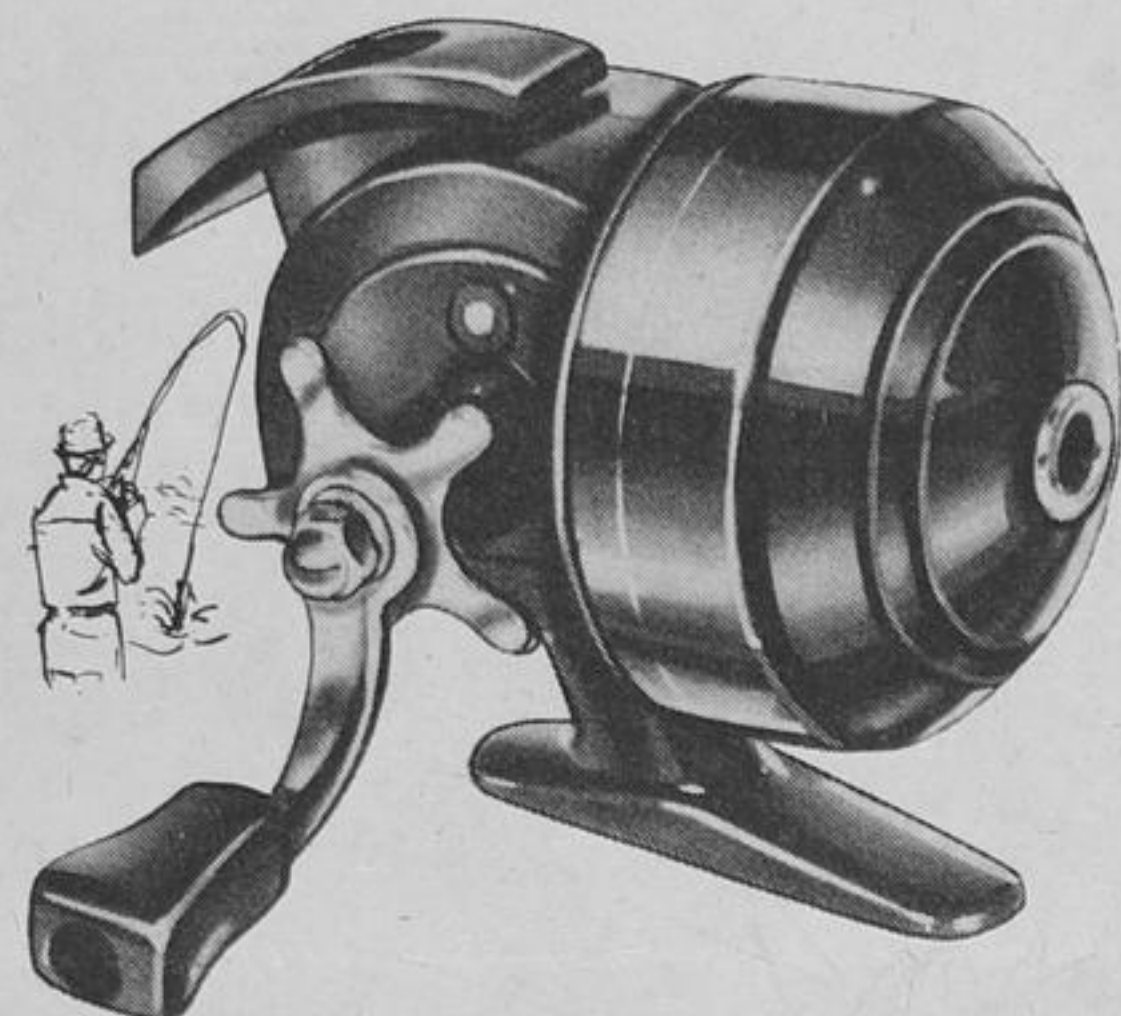

Famous-Make Daiwa Spincast Reel

3.69 Regular \$4.39

Makes casting and retrieving easy. Large casting button. Positive pin pick-up with star drag. 85-yds of 8-lb test line included. Fantastic buy! 78-4566