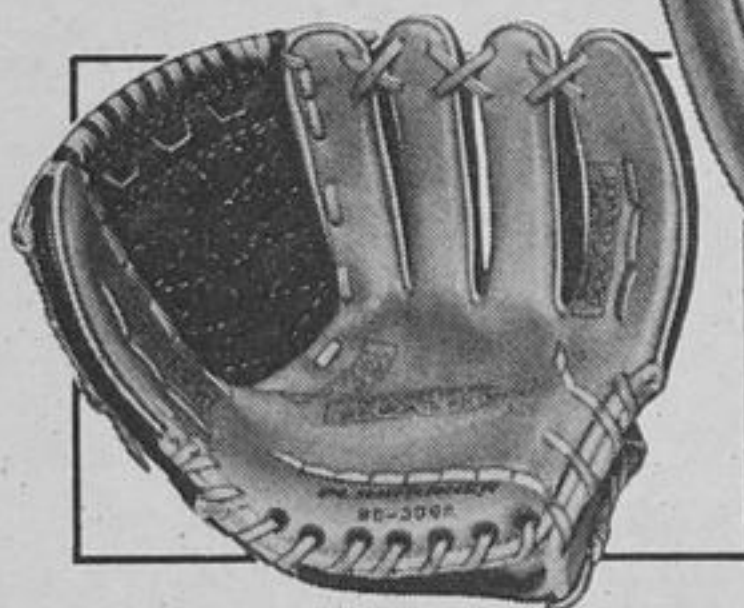

All-Leather Fielder's Glove

Playmaker full-size four-finger with deep pocket. 2-tone Brown. Regular or Full Right. Save! 80-3068X **17.77** Reg $19.95

Save! Practice Balls

Regular $1.39 **99¢** Each

The Montreal Expos Emblem
1. Rubber cover; felt centre. 80-1007
The Toronto Blue Jays Emblem
2. Rubber cover, sponge core. 80-1024
Shop now and sock away these savings!