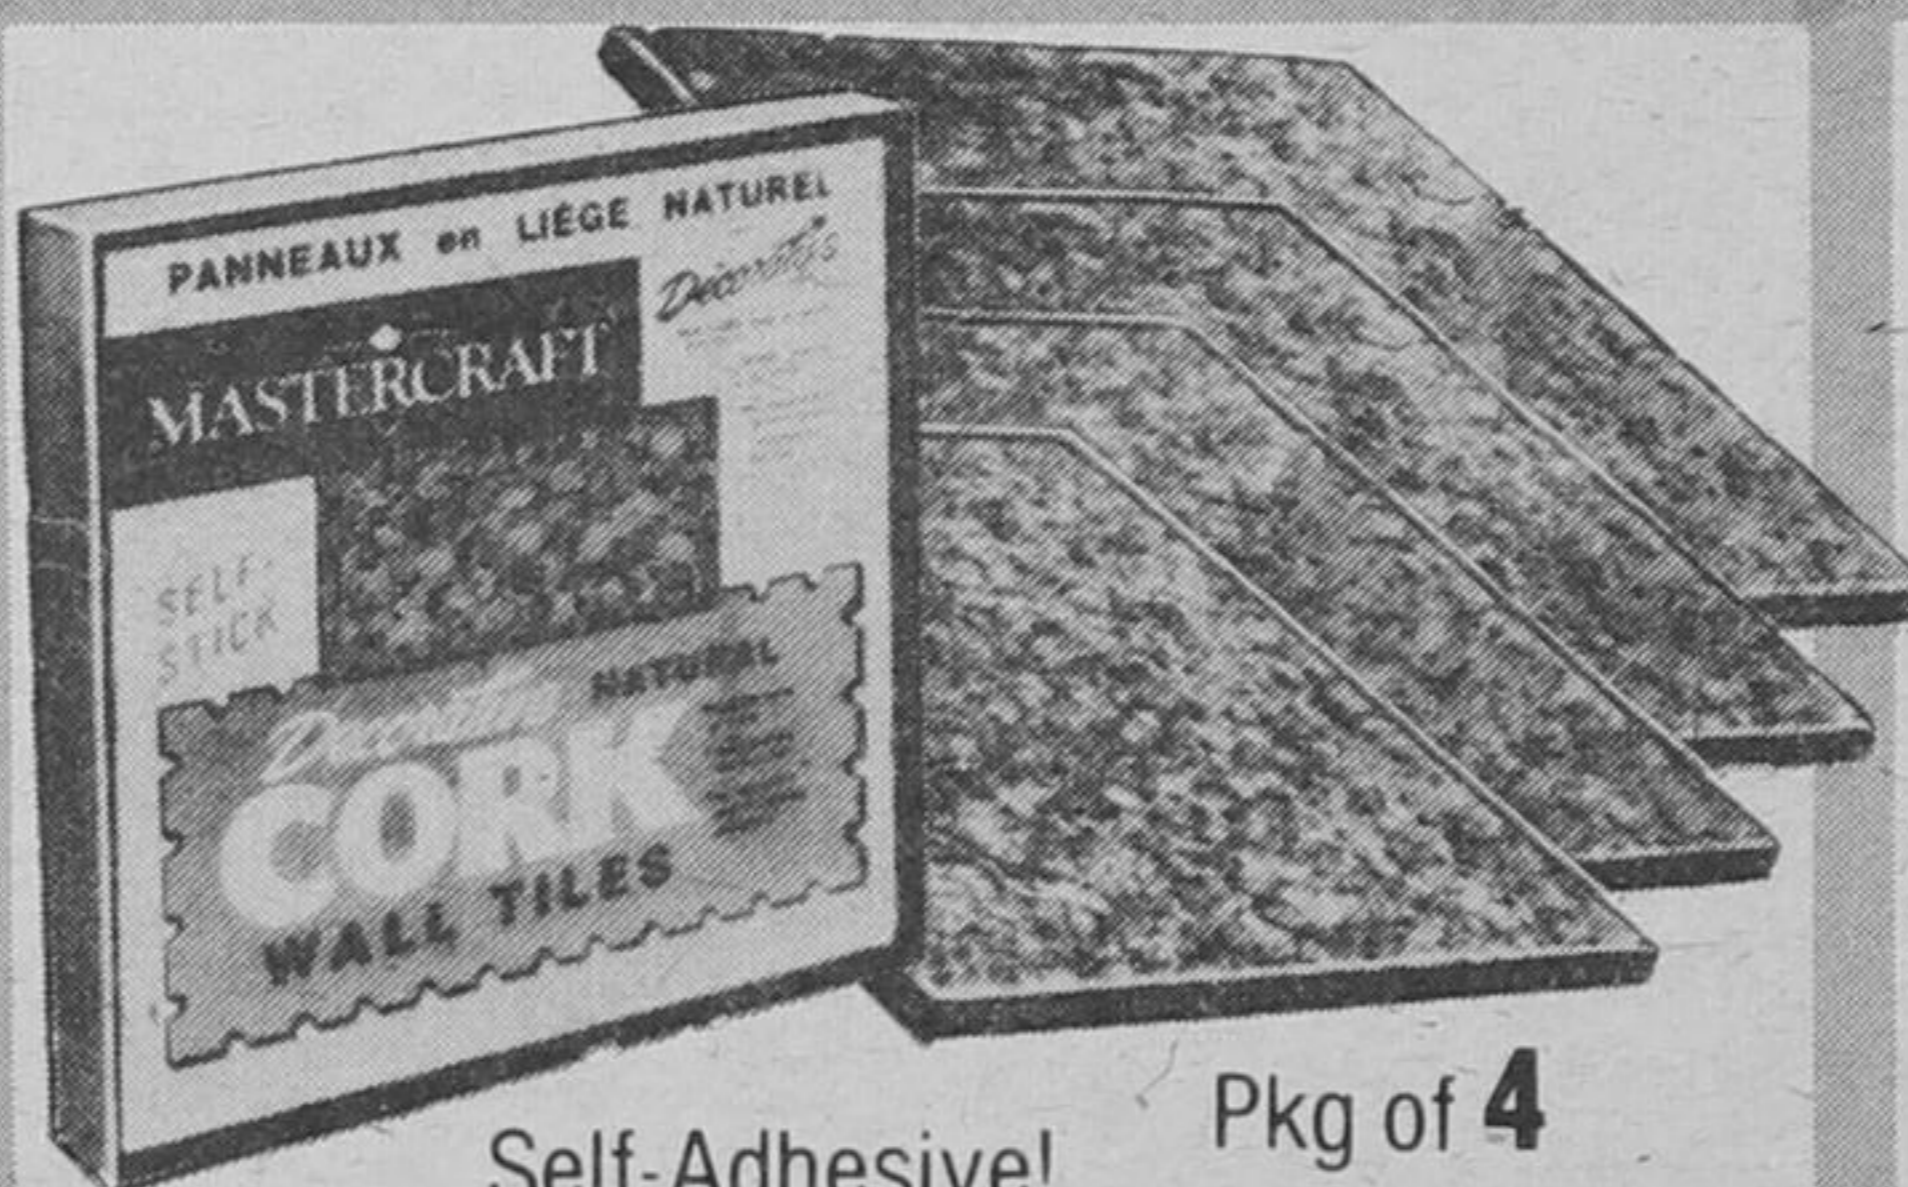

Self-Adhesive! 12x12" Cork Wall Tiles

Pkg of 4
1⁹⁸
Regular $2.39

12 x 24", Pkg of 4, Reg $4.49 . . . . . **3⁸⁸**

Mastercraft natural cork tiles provide a decorative accent in den, rec room or office. Easy-to-apply and easy on the budget . . . just peel off backing and apply! 68-1040X