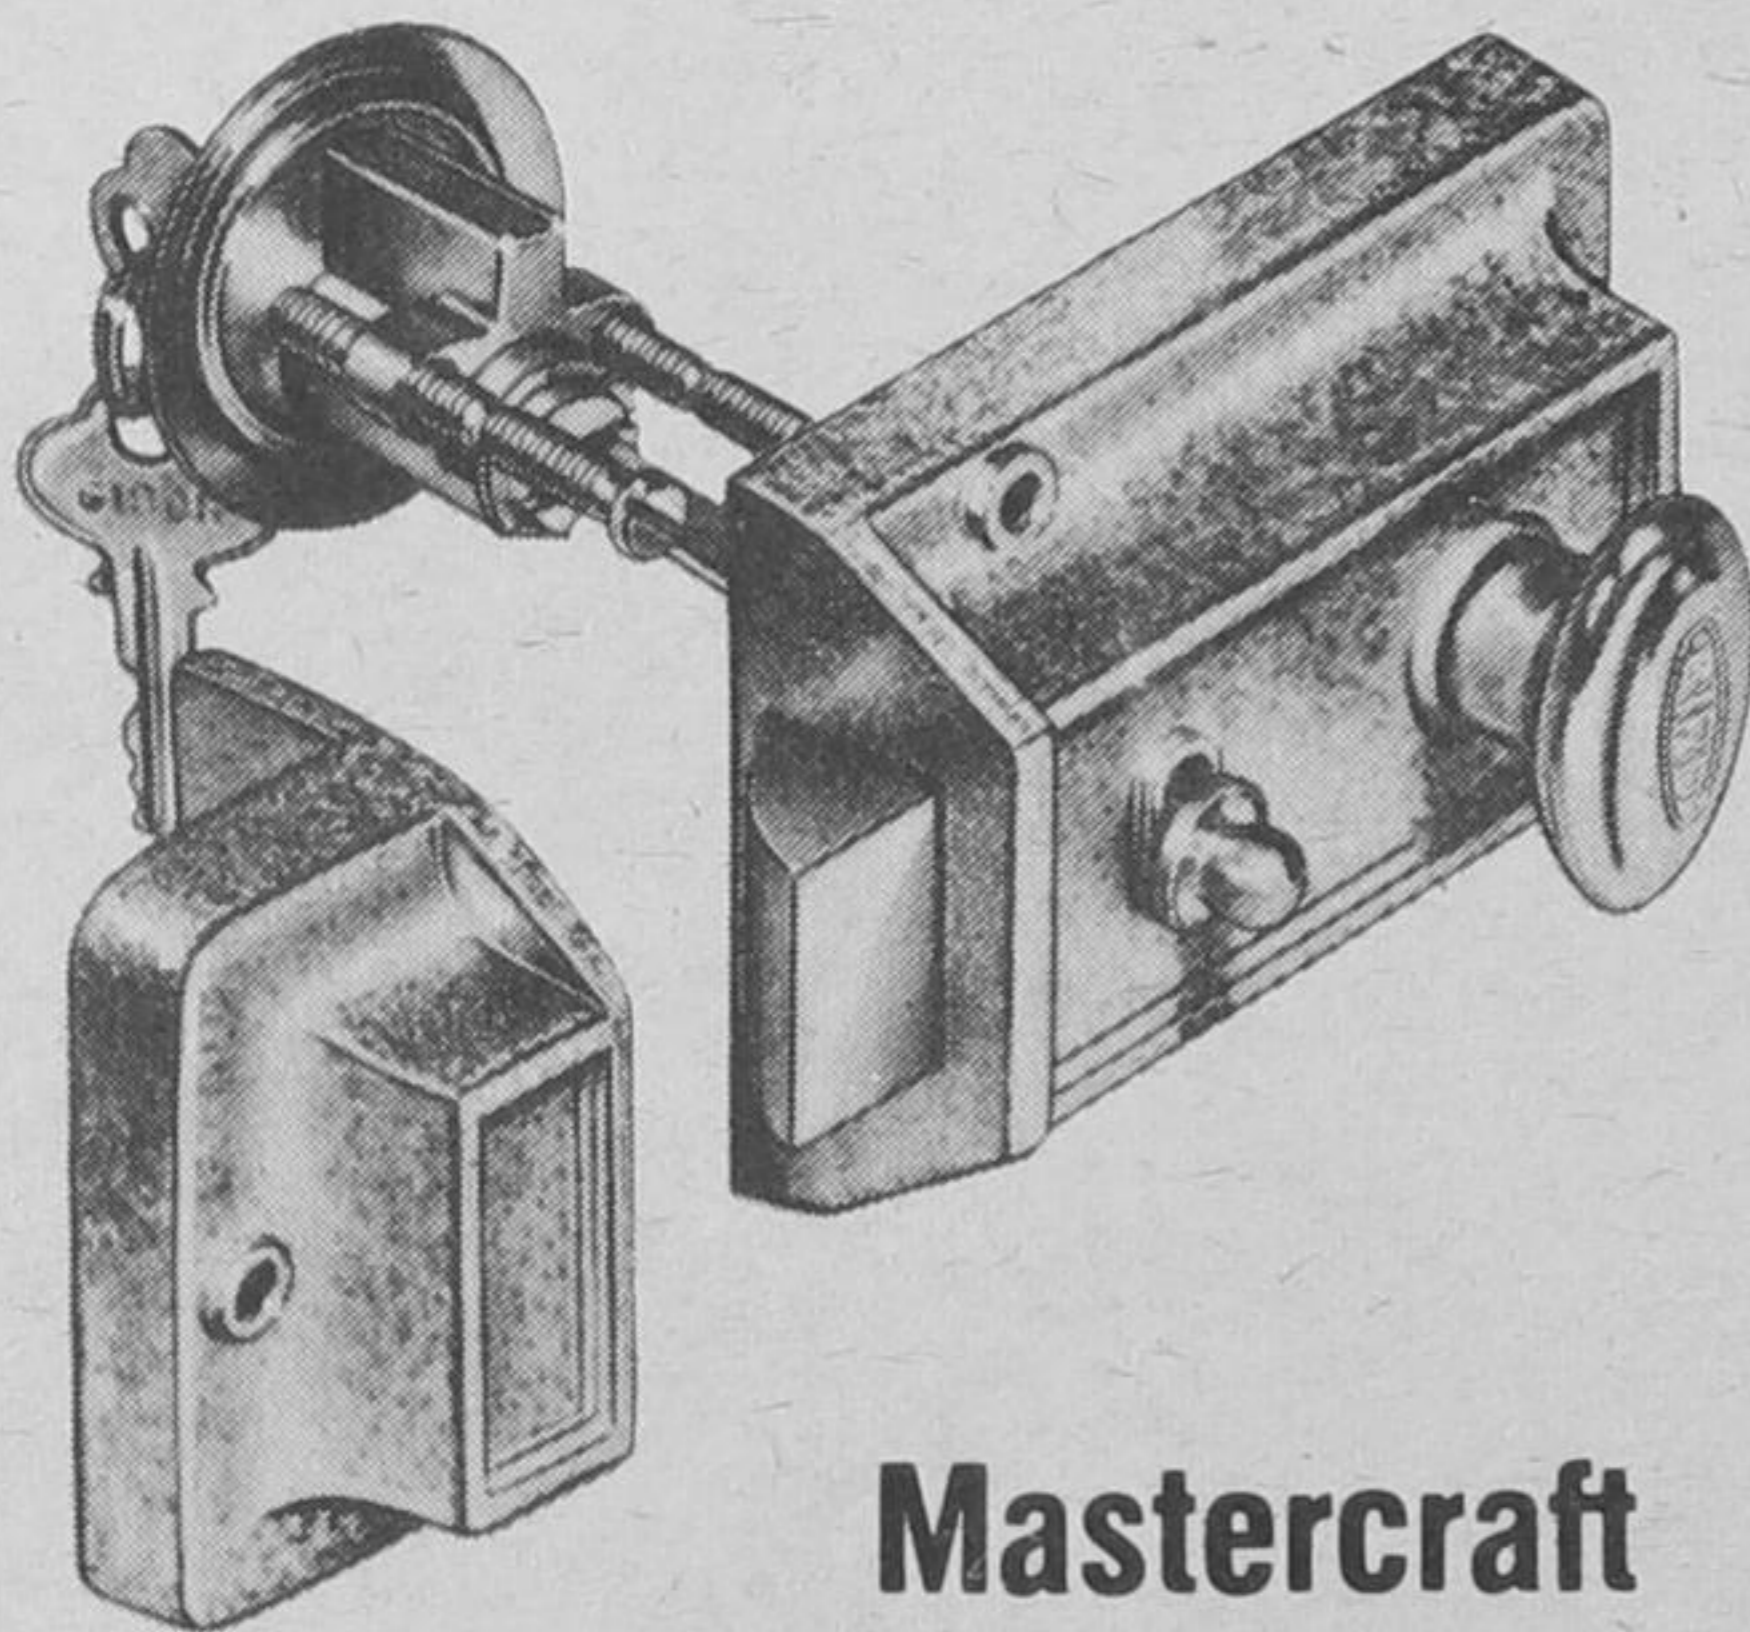

### Carlton Entrance Set

Regular  
\$11.95

**9<sup>77</sup>**

Good-looking, economical security system for outside doors. Will fit 1 5/8" to 2 1/8" diameter bore. Bronze or Brass finish. Template, instructions, 2 keys. 46-2554X