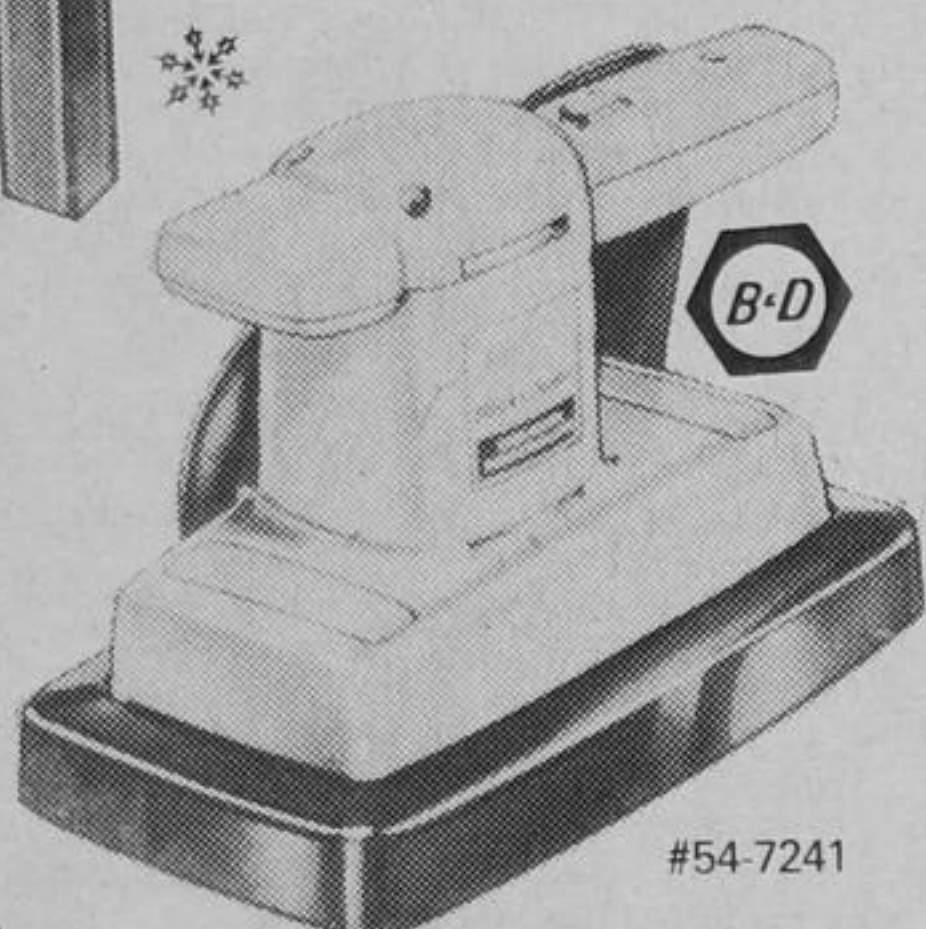

CHRISTMAS SPECIAL

B&D Variable-Speed 3/8" Reversing Drill
2.4 AMPS
CHRISTMAS SPECIAL! \$19⁹⁹

Black & Decker Deluxe 7 1/4-inch Circular Saw

9.5-amp, burnout protected motor with 4700 rpm gets the job done fast; cuts to 2-3/8"; cuts any angle up to 45 degrees 1-7/8".

CHRISTMAS SPECIAL

COMPARE 64.99 \$46⁸⁸

B&D Dual-Action Dustless Sander Kit

Best Home Use model 7491 for orbital or straight-line sanding. Big 4 1/2 x 11" sanding surface. 4000 rpm, 3-amp motor. Dust collector. Sandpaper.