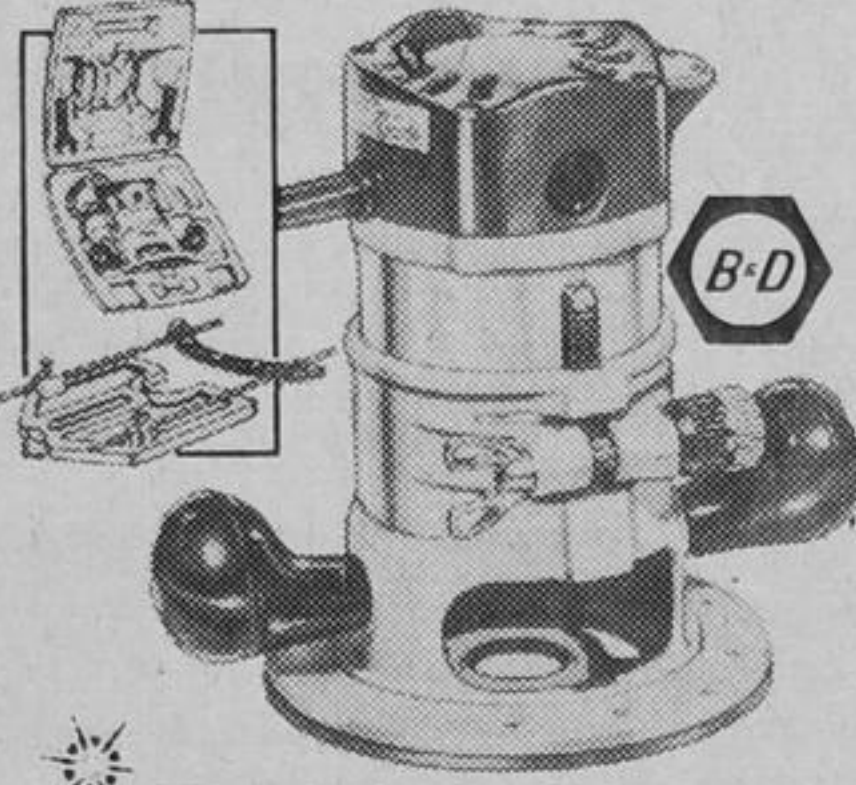

Black & Decker 'Best' Routing Kit

Model #7617-04 includes 22,000 rpm, 1-hp router, cutting guide, 1/4" HSS straight 2-flute bit, 2 wrenches — all in a fitted carrying case. 54-6941

$66⁸⁸

Electric Glue Gun

Hot-melt gun shoots fluid glue to bond almost anything in seconds — linoleum, wood, etc. With 3 1-oz sticks. CSA certified. 120V. 160W. 54-0101

$16⁹⁹