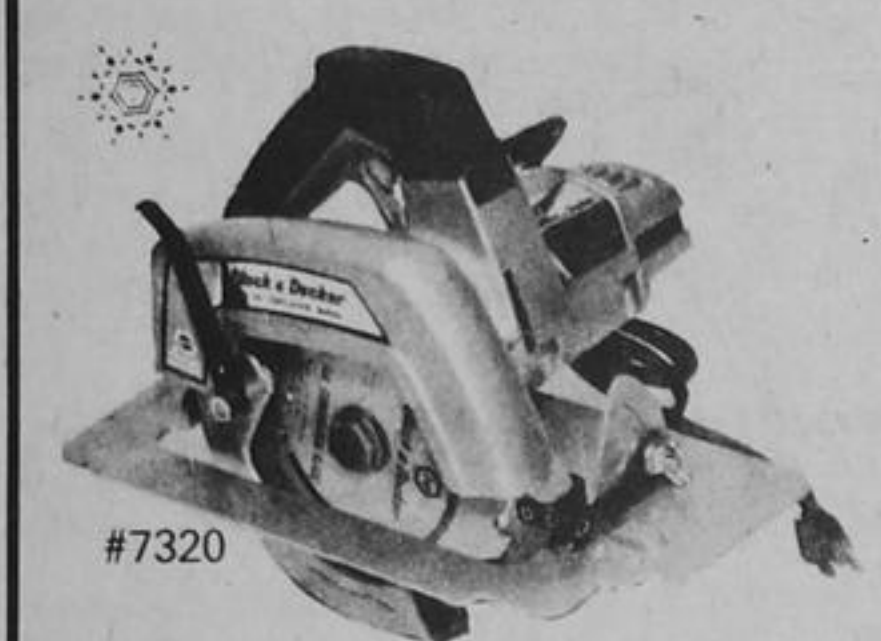

'Charge-It' with your CANADIAN TIRE CARD or get Extra Savings! CASH BONUS COUPONS

Rockwell Professional 10" Table Saw Outfit

264⁹⁵

Regular \$329.95

Save! \$65⁰⁰

- Cast iron table
- All ball-bearing
- Precision-calibrated mitre gauge

CHRISTMAS SPECIAL

B&D Variable-Speed 3/8" Reversing Drill
2.4 AMPS
CHRISTMAS SPECIAL! \$19⁹⁹

Black & Decker Deluxe 7 1/4-inch Circular Saw

9.5-amp, burnout protected motor with 4700 rpm gets the job done fast; cuts to 2-3/8"; cuts any angle up to 45 degrees 1-7/8".

CHRISTMAS SPECIAL

COMPARE 64.99 \$46⁸⁸

B&D Dual-Action Dustless Sander Kit

Best Home Use model 7491 for orbital or straight-line sanding. Big 4 1/2 x 11" sanding surface. 4000 rpm, 3-amp motor. Dust collector. Sandpaper.

Wen fills the bill for light work around the home. Powerful 11-amp (2-hp) motor; 5200-rpm. Manual oiler. Double-insulated. 120V 49.95

12-Inch Gas Chain Saw

McCulloch Mac-110 zips through tough jobs to give you more time to yourself. 30-cc engine packs plenty of power. Automatic oiler with manual over-ride for extra delivery. 12" nose bar; 24" cutting capacity. 8 1/2-lb 119.95