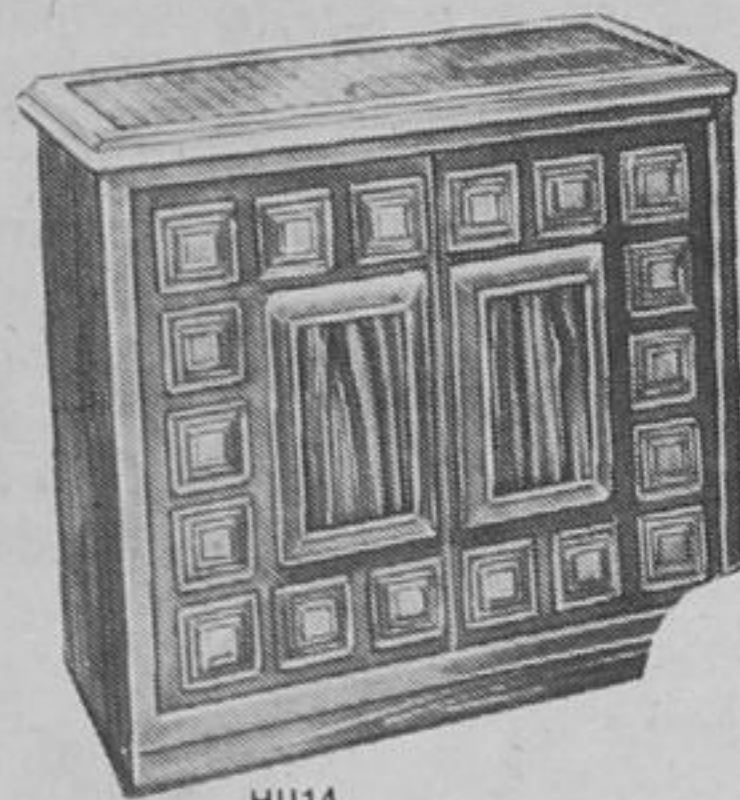

PASCAL'S Fireplace & furniture

Model 2868-HB
**5 Pce
Fire Set**
includes stand, poker,
shovel, broom &
tongs.
PASCAL PRICE
89.95 SET
67⁷⁵
SET

Brooks
**Deluxe Wood Burning
Red Conical Fireplace**

Constructed of heavy weight, durable steel, protected by a porcelain enamel finish. Fireplace comes complete with steel base, spark guard, cradle, damper and two sections of pipe to reach an eight foot ceiling.

266⁷⁵
Model 606

Model 116-HB
**Wood
Holder**
PASCAL PRICE
34.95

25⁷⁵

Model 3917-HB
Andirons
PASCAL PRICE
59.95

44⁷⁵

"Brooks"
Fireplace Accessories
**Antique Hammered Brass
Fireplace Accessories**

Model 6497-HB
Firescreen
Size: 36"X28" — 36"X31"
PASCAL PRICE **89.95**

67⁷⁵
PAIR

HUMIDIFIERS *by McGraw-Edison*

$30 SAVINGS

HU 10
HUMIDIFIER
PASCAL PRICE 109.95

79⁷⁵

Humidifiers	HU18	HU14	HU13	HU10
AHAM verified Water Output Capacity - gallons per 24 hrs.	18	14	13	10
Automatic humidistat	Yes	Yes	Yes	Yes
Automatic Shut-off	Yes	Yes	Yes	Yes
Solid-state fan control	Yes	No	No	No
Refill signal light	Yes	Yes	Yes	No
Concealed controls	Yes	Yes	Yes	No
Water level indicator	Yes	Yes	Yes	Yes
Water reservoir capacity	10 gal.	10 gal.	7.5 gal.	7.5 gal.
Number of fan speeds	variable	3	3	2
Ball bearing casters	Yes	Yes	Yes	Yes
Quiet drum-type mechanism	Yes	Yes	Yes	Yes

Model FH-71
Electric Heater
Fast, thermostatically-controlled floor level warmth by forced air convection. Pilot light glows when heater is on. The ideal heater for home or cottage. 1500 watts 60 cycle AC only.
PASCAL PRICE **47⁹⁵**

HU14

149⁷⁵

169⁷⁵

109⁷⁵

**Coach
Style
Lanterns**
9⁷⁵
ea.

VALUES EFFECTIVE UNTIL
SERVING CANADIANS SINCE 1903 WITH ELECTRICAL
WOODSIDE SQUARE

Corner Finch Ave. East and McCowan