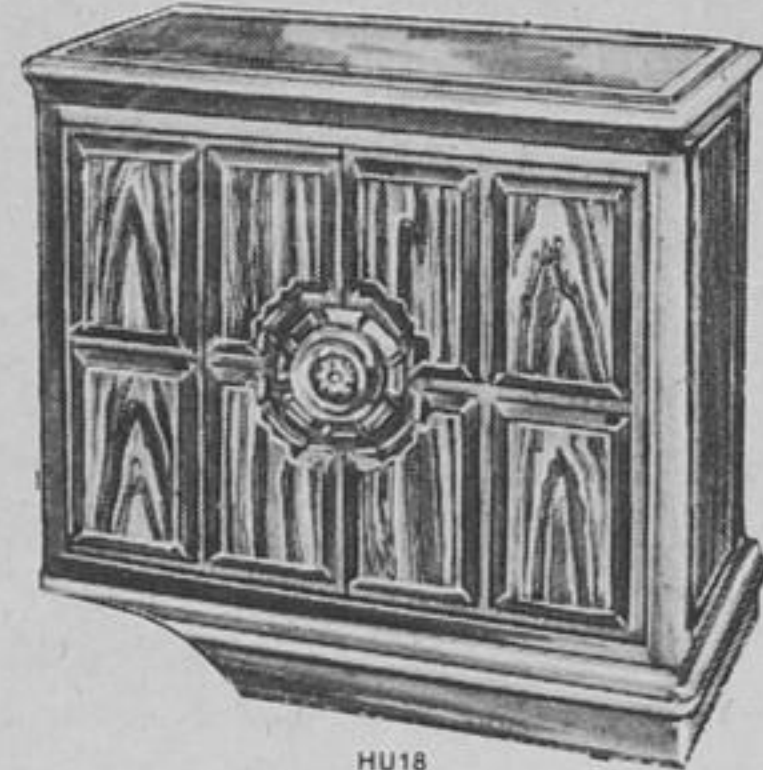

PASCAL'S Fireplace & furniture

Model 2868-HB
**5 Pce
Fire Set**
includes stand, poker,
shovel, broom &
tongs.
PASCAL PRICE
89.95 SET
67⁷⁵
SET

Brooks
**Deluxe Wood Burning
Red Conical Fireplace**

Constructed of heavy weight, durable steel, protected by a porcelain enamel finish. Fireplace comes complete with steel base, spark guard, cradle, damper and two sections of pipe to reach an eight foot ceiling.

266⁷⁵
Model 606

Model 116-HB
**Wood
Holder**
PASCAL PRICE
34.95

25⁷⁵

Model 3917-HB
Andirons
PASCAL PRICE
59.95

44⁷⁵

"Brooks"
Fireplace Accessories
**Antique Hammered Brass
Fireplace Accessories**

Model 6497-HB
Firescreen
Size: 36"X28" — 36"X31"
PASCAL PRICE **89.95**

67⁷⁵
PAIR

HUMIDIFIERS *by McGraw-Edison*

$30 SAVINGS

HU 10
HUMIDIFIER
PASCAL PRICE 109.95

79⁷⁵

Humidifiers	HU18	HU14	HU13	HU10
AHAM verified Water Output Capacity - gallons per 24 hrs.	18	14	13	10
Automatic humidistat	Yes	Yes	Yes	Yes
Automatic Shut-off	Yes	Yes	Yes	Yes
Solid-state fan control	Yes	No	No	No
Refill signal light	Yes	Yes	Yes	No
Concealed controls	Yes	Yes	Yes	No
Water level indicator	Yes	Yes	Yes	Yes
Water reservoir capacity	10 gal.	10 gal.	7.5 gal.	7.5 gal.
Number of fan speeds	variable	3	3	2
Ball bearing casters	Yes	Yes	Yes	Yes
Quiet drum-type mechanism	Yes	Yes	Yes	Yes

Model FH-71
Electric Heater
Fast, thermostatically-controlled floor level warmth by forced air convection. Pilot light glows when heater is on. The ideal heater for home or cottage. 1500 watts 60 cycle AC only.
PASCAL PRICE **47⁹⁵**

149⁷⁵

HU18

169⁷⁵

109⁷⁵

**Coach
Style
Lanterns**
9⁷⁵
ea.

VALUES EFFECTIVE UNTIL
SERVING CANADIANS SINCE 1903 WITH ELECTRICAL
WOODSIDE SQUARE

Corner Finch Ave. East and McCowan