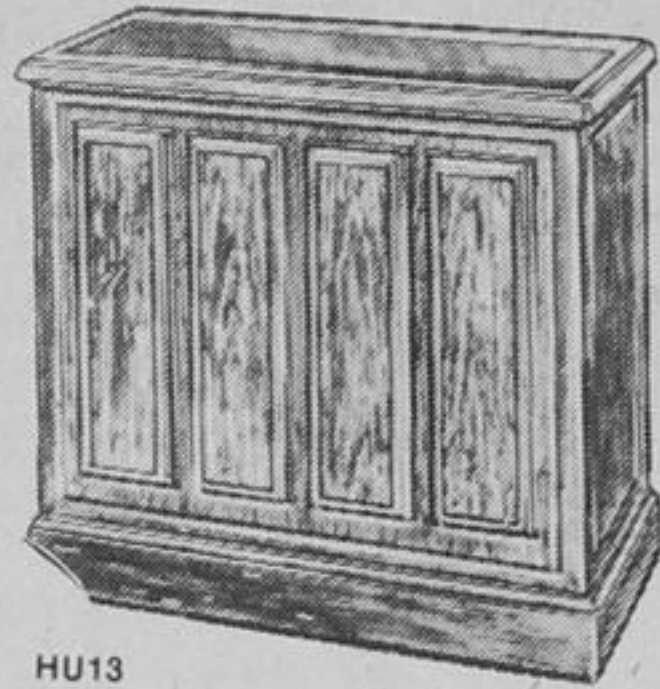

PASCAL'S Fireplace & furniture

Model 2868-HB
**5 Pce
Fire Set**
includes stand, poker,
shovel, broom &
tongs.
PASCAL PRICE
89.95 SET
67⁷⁵
SET

Brooks
**Deluxe Wood Burning
Red Conical Fireplace**

Constructed of heavy weight, durable steel, protected by a porcelain enamel finish. Fireplace comes complete with steel base, spark guard, cradle, damper and two sections of pipe to reach an eight foot ceiling.

266⁷⁵
Model 606

Model 116-HB
**Wood
Holder**
PASCAL PRICE
34.95

25⁷⁵

Model 3917-HB
Andirons
PASCAL PRICE
59.95

44⁷⁵

"Brooks"
Fireplace Accessories
**Antique Hammered Brass
Fireplace Accessories**

Model 6497-HB
Firescreen
Size: 36"X28" — 36"X31"
PASCAL PRICE **89.95**

67⁷⁵
PAIR

HUMIDIFIERS *by McGraw-Edison*

$30 SAVINGS

HU 10
HUMIDIFIER
PASCAL PRICE 109.95

79⁷⁵

Humidifiers	HU18	HU14	HU13	HU10
AHAM verified Water Output Capacity - gallons per 24 hrs.	18	14	13	10
Automatic humidistat	Yes	Yes	Yes	Yes
Automatic Shut-off	Yes	Yes	Yes	Yes
Solid-state fan control	Yes	No	No	No
Refill signal light	Yes	Yes	Yes	No
Concealed controls	Yes	Yes	Yes	No
Water level indicator	Yes	Yes	Yes	Yes
Water reservoir capacity	10 gal.	10 gal.	7.5 gal.	7.5 gal.
Number of fan speeds	variable	3	3	2
Ball bearing casters	Yes	Yes	Yes	Yes
Quiet drum-type mechanism	Yes	Yes	Yes	Yes

Model FH-71
Electric Heater
Fast, thermostatically-controlled floor level warmth by forced air convection. Pilot light glows when heater is on. The ideal heater for home or cottage. 1500 watts 60 cycle AC only.
PASCAL PRICE **47⁹⁵**

149⁷⁵

169⁷⁵

HU13

109⁷⁵

**Coach
Style
Lanterns**
9⁷⁵
ea.

VALUES EFFECTIVE UNTIL
SERVING CANADIANS SINCE 1903 WITH ELECTRICAL
WOODSIDE SQUARE

Corner Finch Ave. East and McCowan