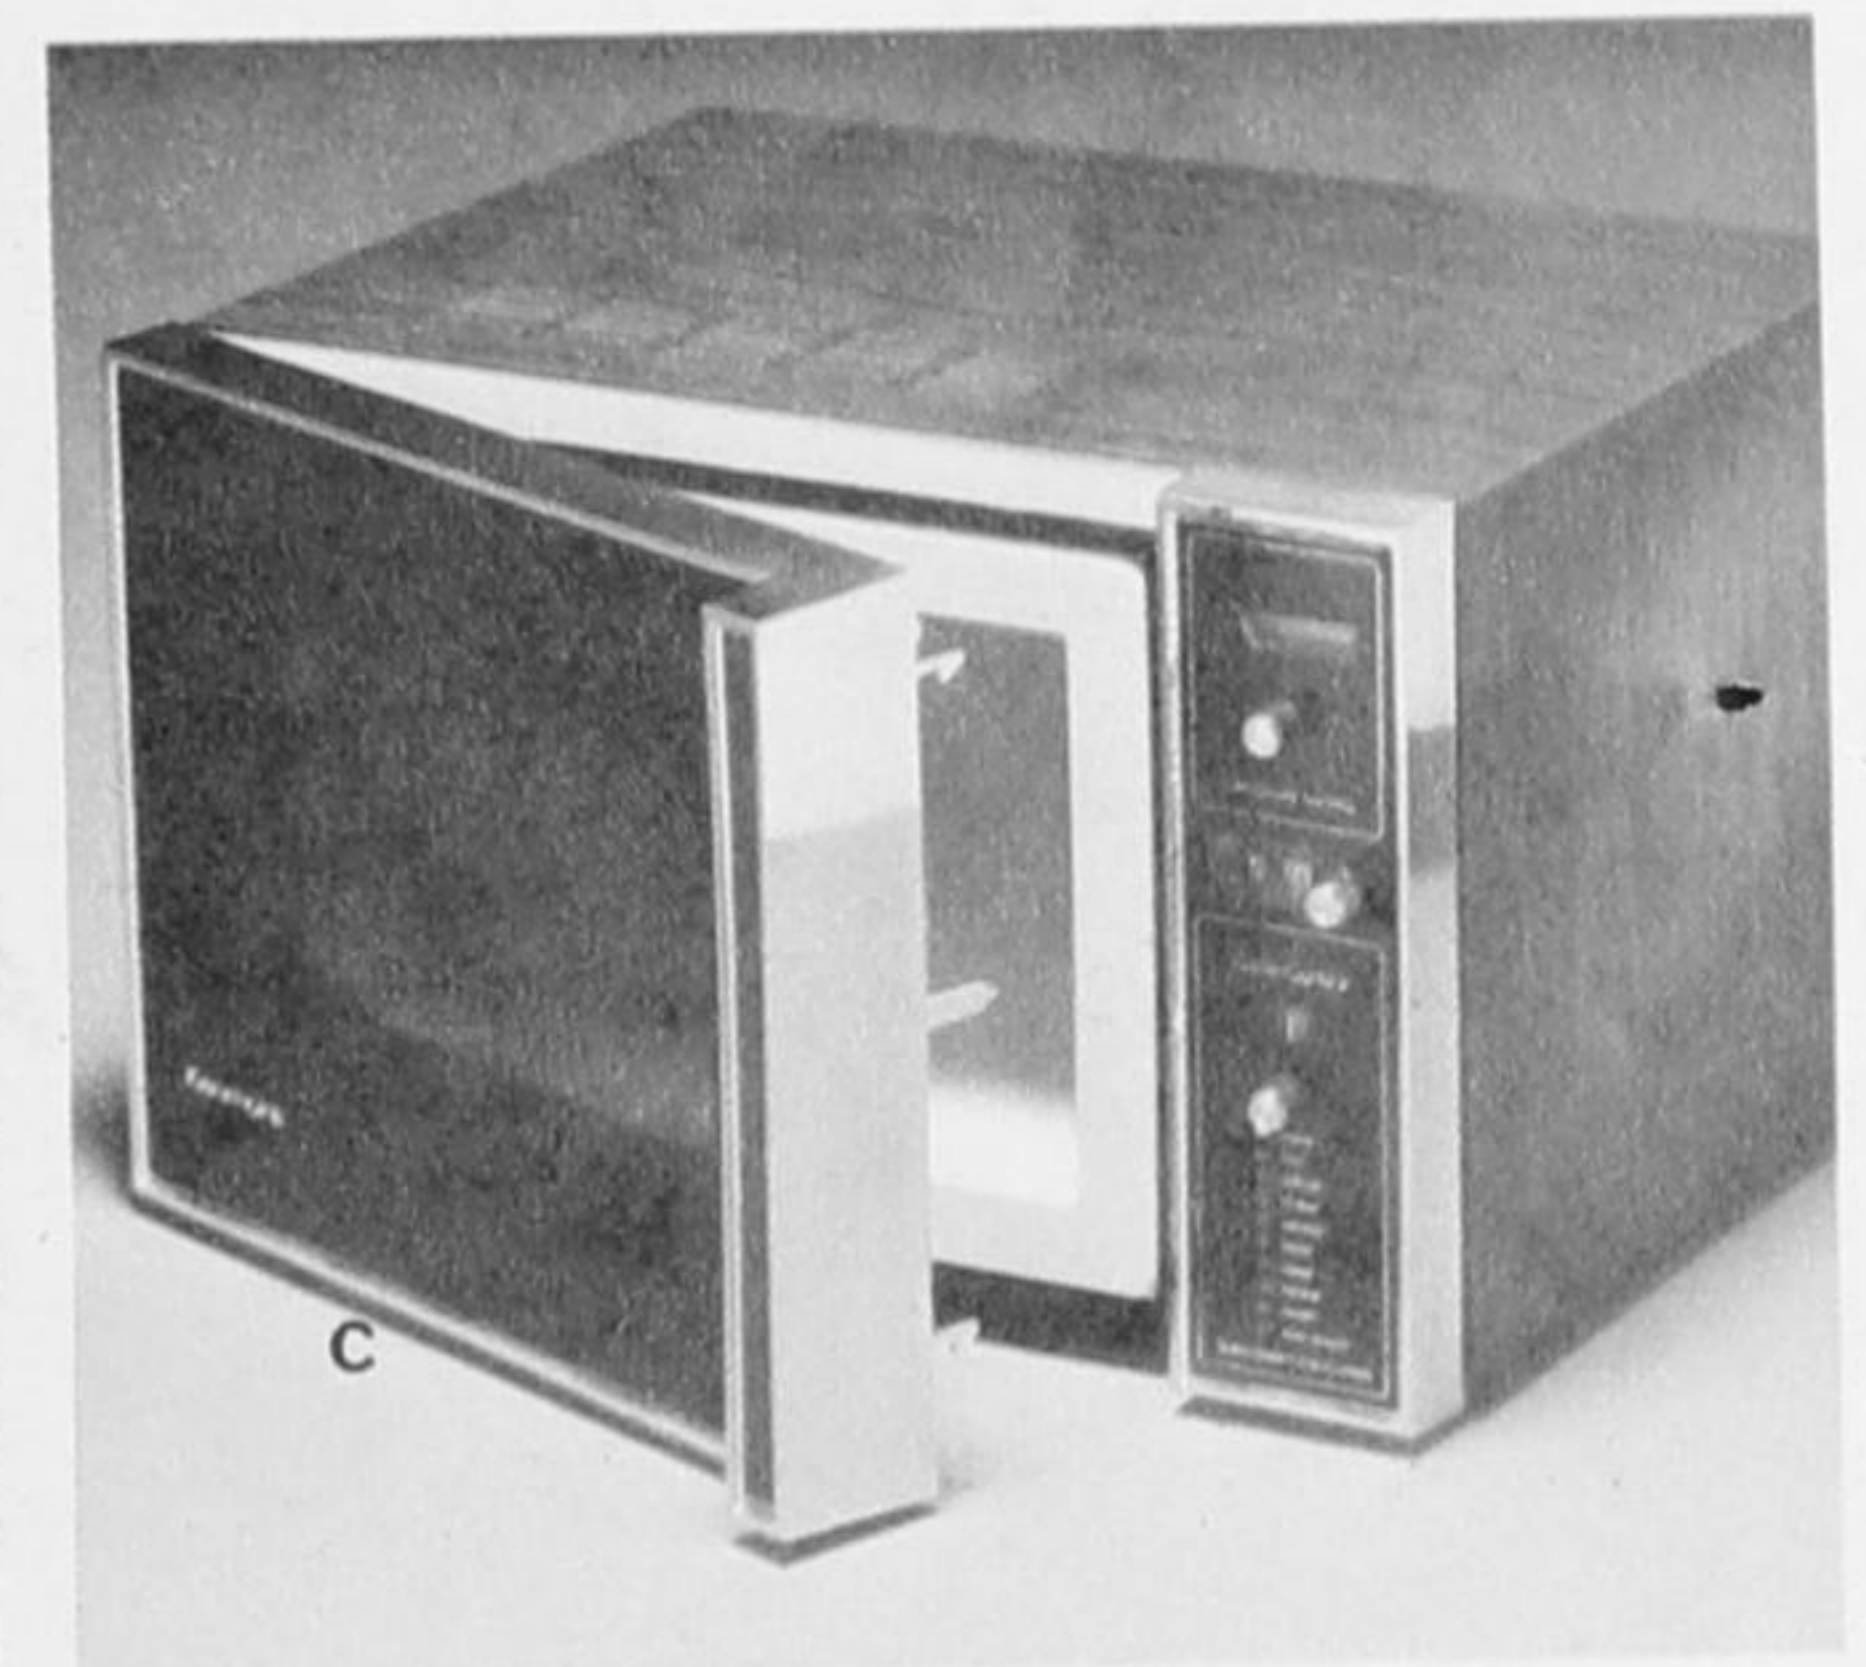

at savings and special prices is even better value!

'Kenmore Mark 3' 30" range, specially priced!

Model No. 66080.
Anniversary Sale, each

339⁹⁸

A. 'Kenmore' quality and reliability at a modest price! Automatic oven starts-cooks-stops at any pre-set time. 'Minute-Minder' for short timing jobs. Timed outlet can make small appliances automatic. Infinite heat switches. Two 8" and two 6" elements heat evenly: no "hot spots"! Elements, chromed rings and porcelain drip bowls all lift out for easy cleaning. Fluorescent-lit control panel with flip-top fuse access. Big oven window plus interior light. Automatic oven pre-heat; controlled variable broil. Easy-clean oven. About 30"W x 27³/₄"D x 47³/₄"H. White.

Anniversary Sale, each **474.98**

Golden wheat color - \$10 extra

Save \$60 on 'Kenmore' multi-power micro-wave

Model No. 99872.
Simpsons Regular Price, 629.98
Anniversary Sale, each

569⁹⁸

C. Here's your chance to move into the modern age of fast, cool, clean micro-wave cooking! 10 infinitely variable power settings (90 to 625 watts) give you the exact temperature you want! Defrost, simmer, bake or broil ... with time-saving ease. Shuts off automatically, 60-minute digital timer and bell. Sealed-in bottom shelf prevents dishes from sticking to oven floor. Interior light. Uses regular household current and only consumes about as much energy (on average) as a toaster. About 24"W x 20"D x 14³/₄"H overall.

Built-in model

B1. (Not shown.) Same great features as above. Comes with interchangeable front panels in white, harvest gold/avocado, copper-tone/black. Fits opening 24"W x 24 1/2"D x 34 1/2"H. Model No. 77940.