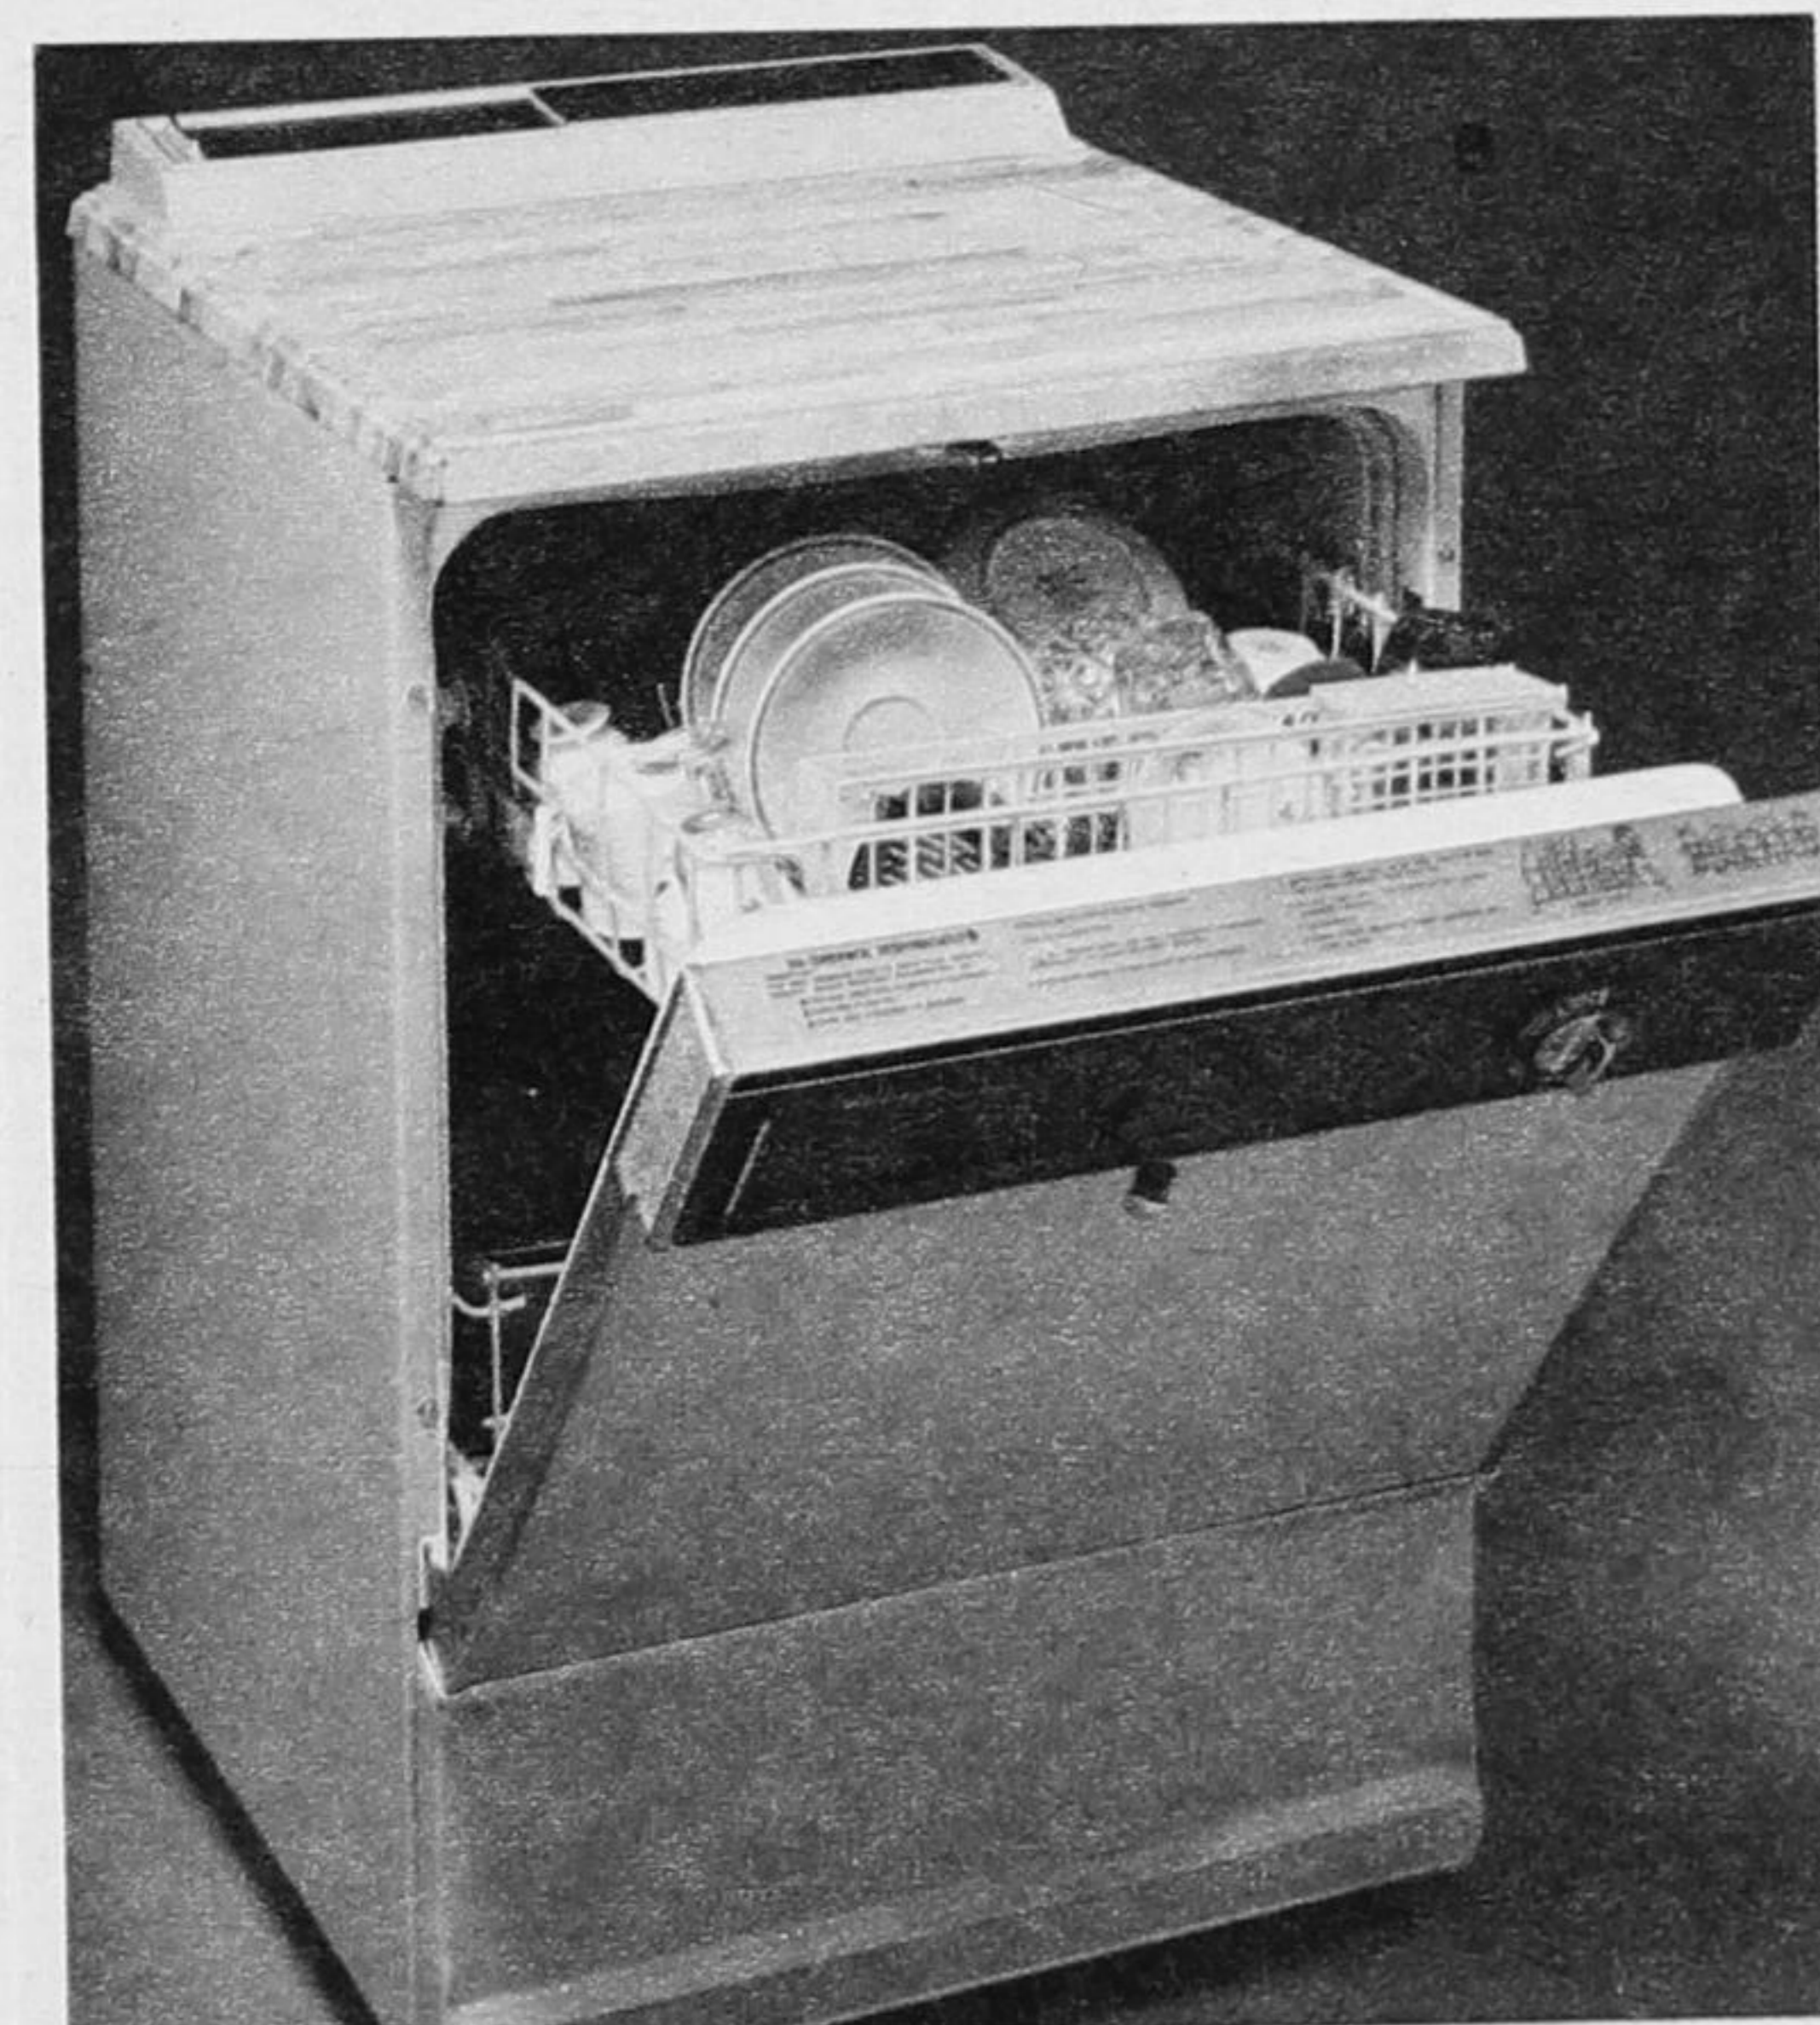

Anniversary Sale, each **474.98**

Golden wheat color - \$10 extra

Save \$60 on 'Kenmore' multi-power micro-wave

Model No. 99872.
Simpsons Regular Price, 629.98
Anniversary Sale, each

569⁹⁸

C. Here's your chance to move into the modern age of fast, cool, clean micro-wave cooking! 10 infinitely variable power settings (90 to 625 watts) give you the exact temperature you want! Defrost, simmer, bake or broil ... with time-saving ease. Shuts off automatically, 60-minute digital timer and bell. Sealed-in bottom shelf prevents dishes from sticking to oven floor. Interior light. Uses regular household current and only consumes about as much energy (on average) as a toaster. About 24"W x 20"D x 14³/₄"H overall.

Portable dishwasher — 8 push-button choices

Model No. 77161.
Anniversary Sale, each

429⁹⁸

B. Sparkling-clean dishes everytime! Features: Rinse and Hold cycle, Light Wash, Normal Wash, Pots and Pans cycle. Plate-warmer setting. Normal Rinse or hygienic 155° 'Sani-Rinse'. 2-level wash action, 3 spray arms. Fully-automatic dispensers. Racks pull-out for easy loading. Well-insulated. Water-temperature indicator light. Solid maple cutting board top, easy roll casters. White. About 24 1/8"W x 26 1/4"D x 36"H. Copper-tone, avocado or harvest gold color, \$10 extra.

Built-in model

B1. (Not shown.) Same great features as above. Comes with interchangeable front panels in white, harvest gold/avocado, copper-tone/black. Fits opening 24"W x 24 1/2"D x 34 1/2"H. Model No. 77940.