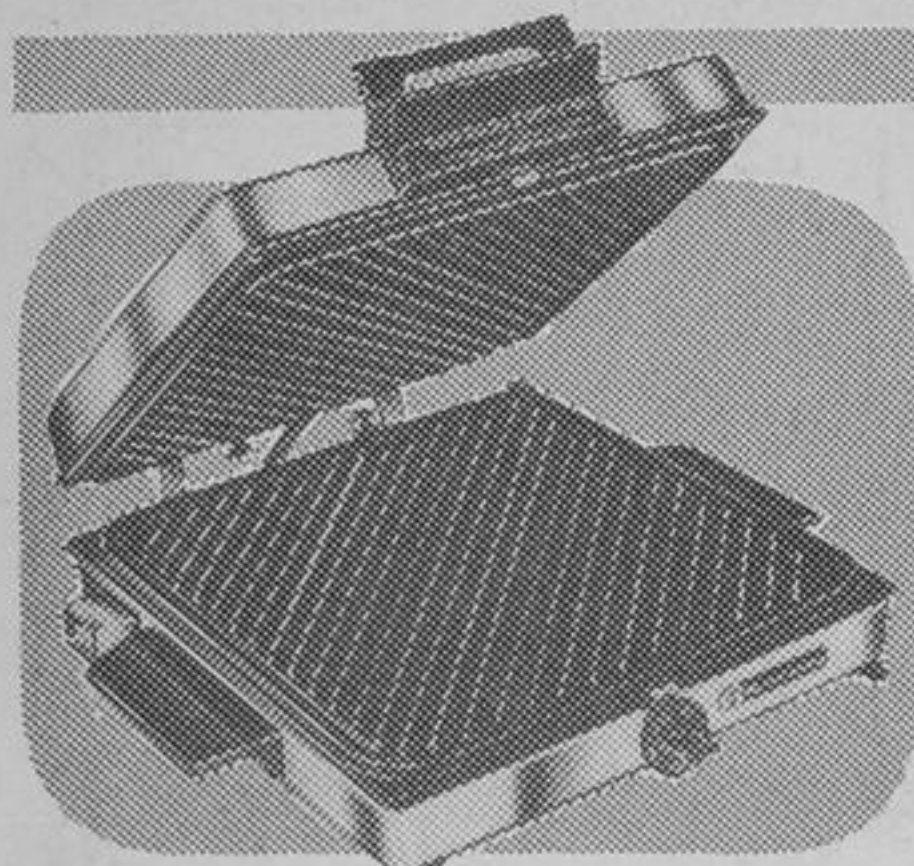

Waffle Maker And Grill

by Black Angus

PASCAL PRICE **36.95**
29⁸⁸