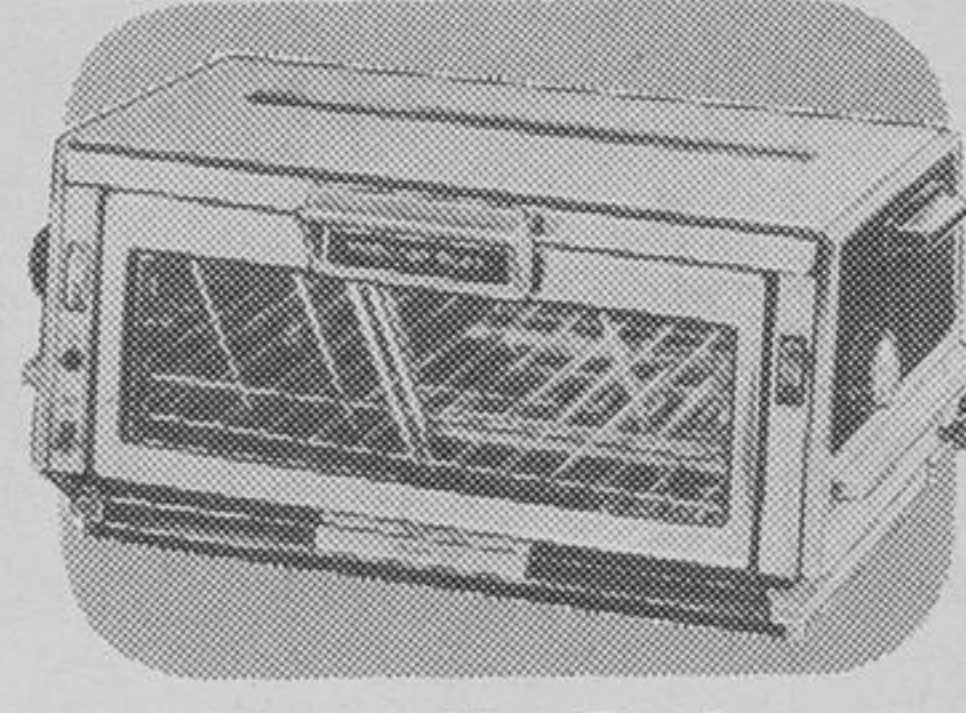

Toast'n Bake

by Proctor Silex

PASCAL PRICE **53.95**
47⁸⁸