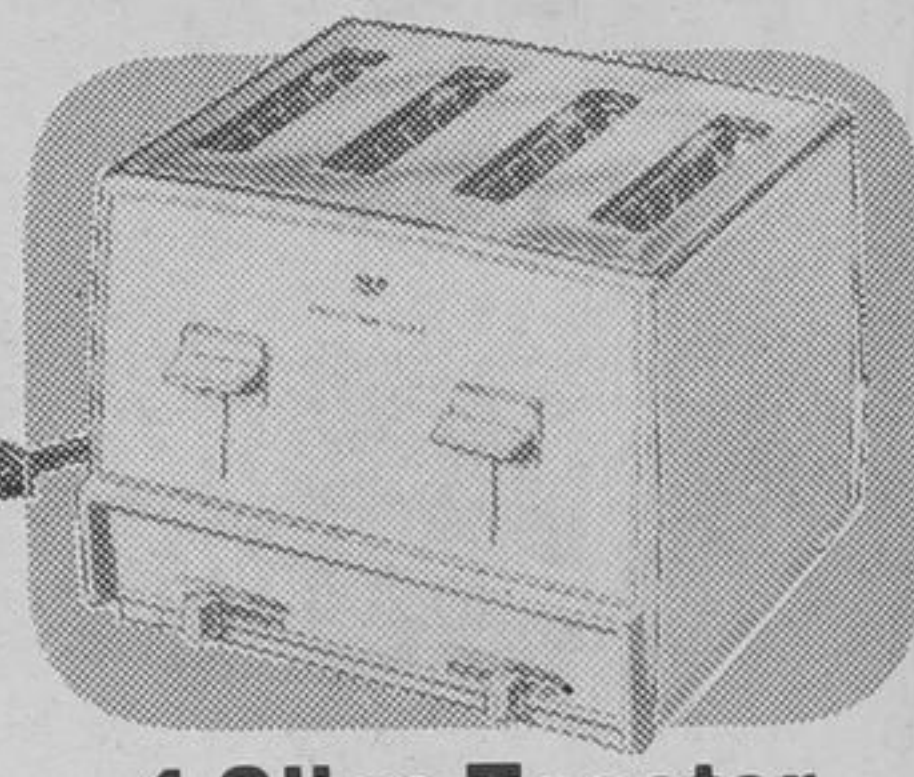

4 Slice Toaster

by Proctor Silex

PASCAL PRICE **34.95**
31⁸⁸

WOODSIDE SQUARE SHOPPING CENTRE

Corner Finch Ave. East and McCowan Road
Scarborough

TEL. **298-2080**