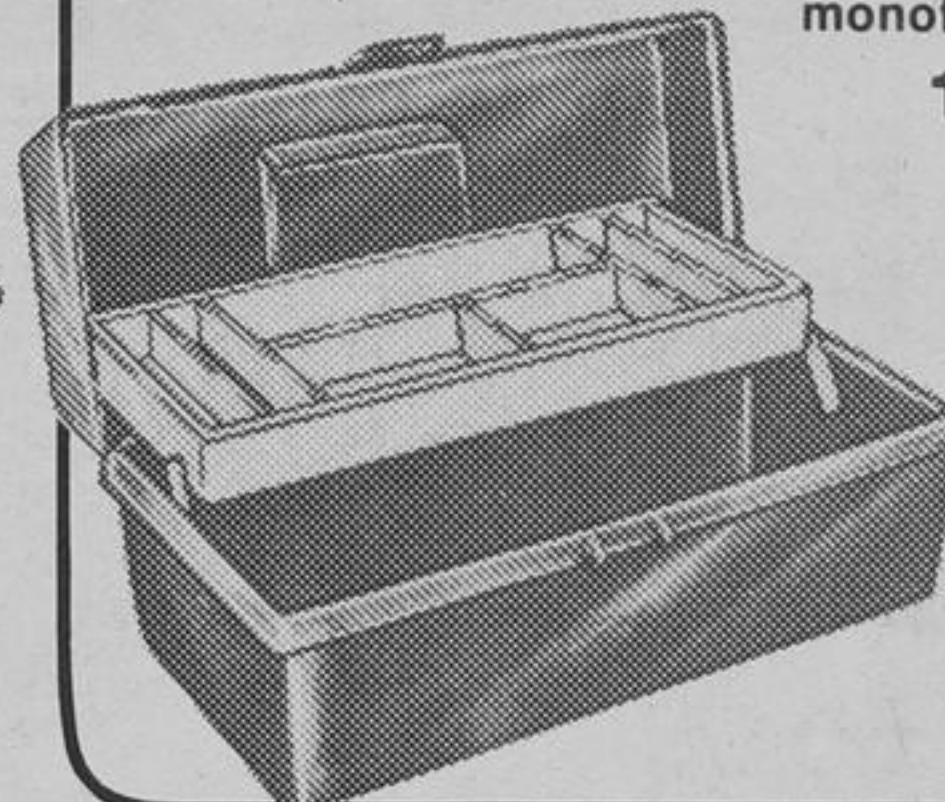

Vichek Model 1049 1 tray tackle box.
3.99

BUY THE COMPLETE OUTFIT

14⁸⁸

Hammocks

Three point hammock and stand, 100% polyester treated to resist mildew and water. Bed in solid colour with white fringe for added beauty. Bed size 30" x 80".