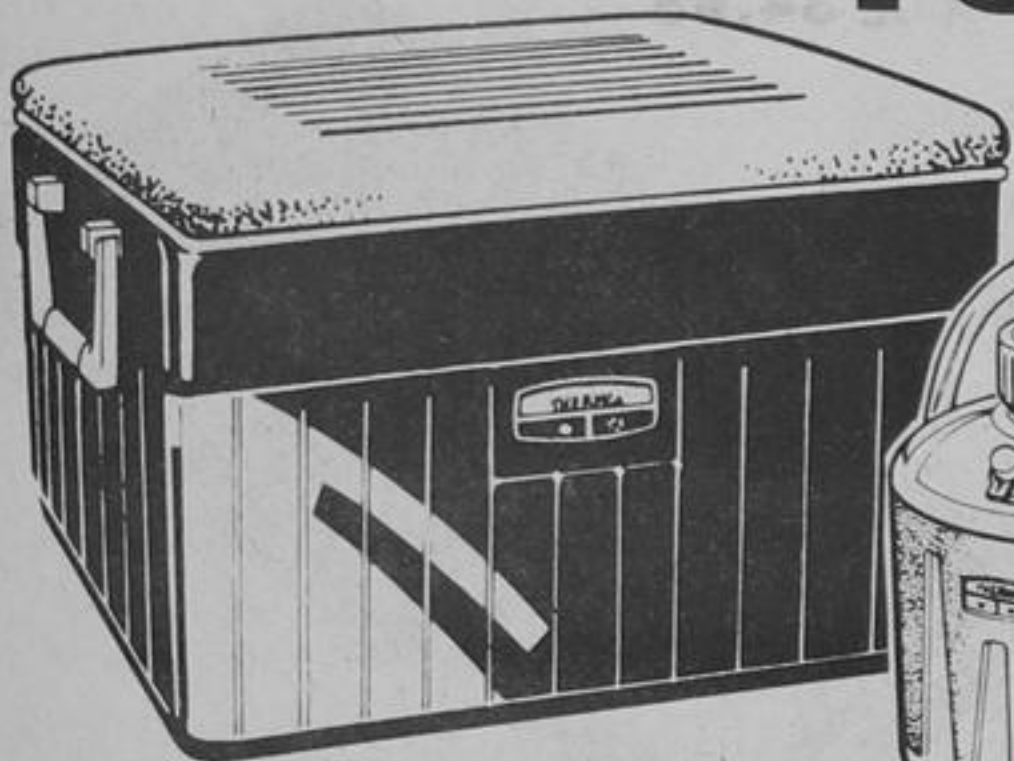

Classic armchair
SALE PRICE **59⁸⁸**

Classic side chair
SALE PRICE **49⁸⁸**

PASCAL

Companion Thermos Set

29 Qt. Cooler
Model 7719/16h.

16⁹⁹

Buy the set:
Cooler and Jug.

128 oz.
Spout Jug
Model 7294