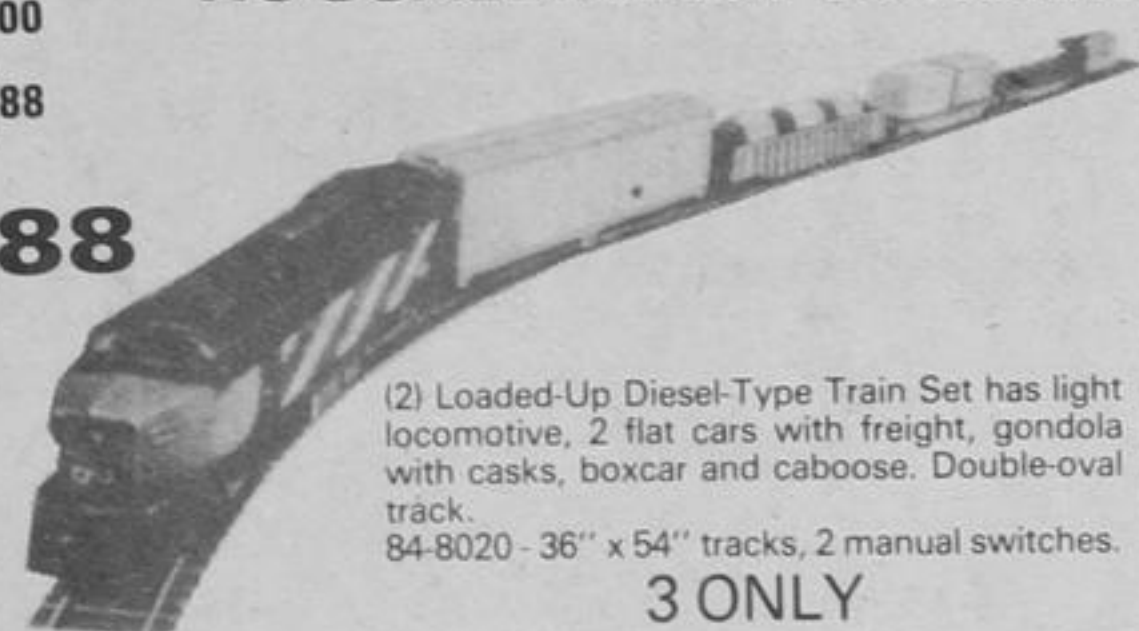

STEAM TYPE ENGINE

Draws a coal tender, box car, gondola, flatcar (with 2 autos) and caboose 36" x 45" track. Includes terminal.

SAVE 5⁰⁰
Reg. 24.95
Model 84-8015

19⁹⁵

Glamorous from head-to-toe

IT'S TRAIN TIME AGAIN

HO SCALE READY TO RUN ELECTRIC TRAIN SETS

SAVE 7⁰⁰
Reg. 36⁸⁸

29⁸⁸

(2) Loaded-Up Diesel-Type Train Set has light locomotive, 2 flat cars with freight, gondola with casks, boxcar and caboose. Double-oval track. 84-8020 - 36" x 54" tracks, 2 manual switches. 3 ONLY