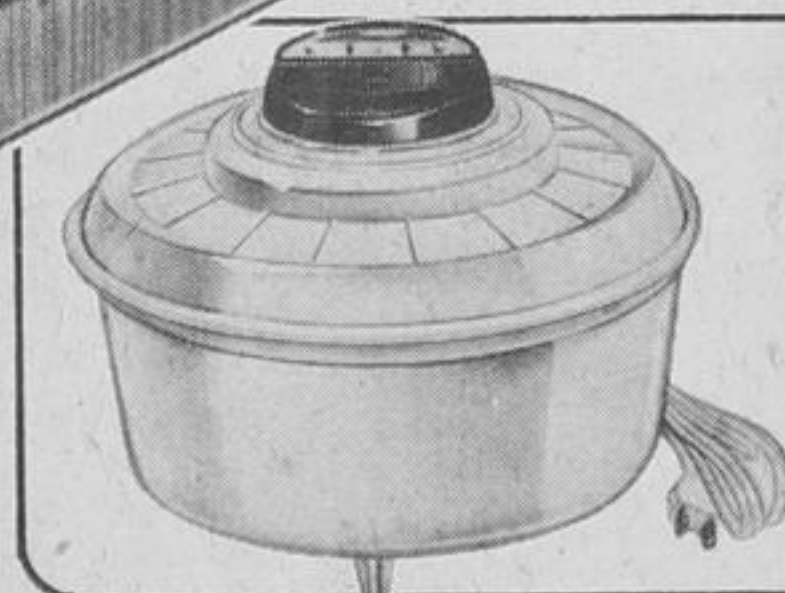

Solaray Vaporizer

Provides a fine mist that can be medicated for increased benefit. Gallon-size with auto shut-off. Operates 8 to 10 hours on one filling. 43-9361

6⁴⁴