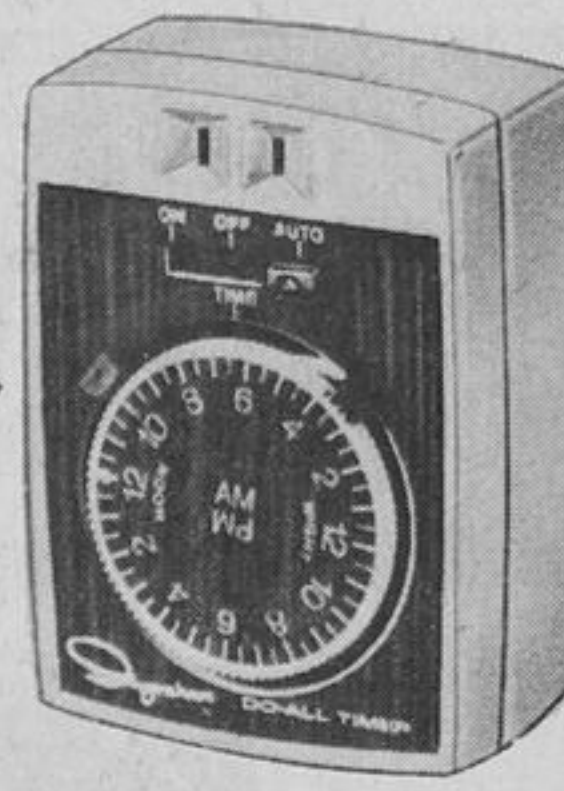

24-Hour Timer from Ingraham

Regular $7.95

6⁹⁹

Turns lamps & appliances on/off to give home a lived-in look. 15-Amp; 1875W. 52-8824.