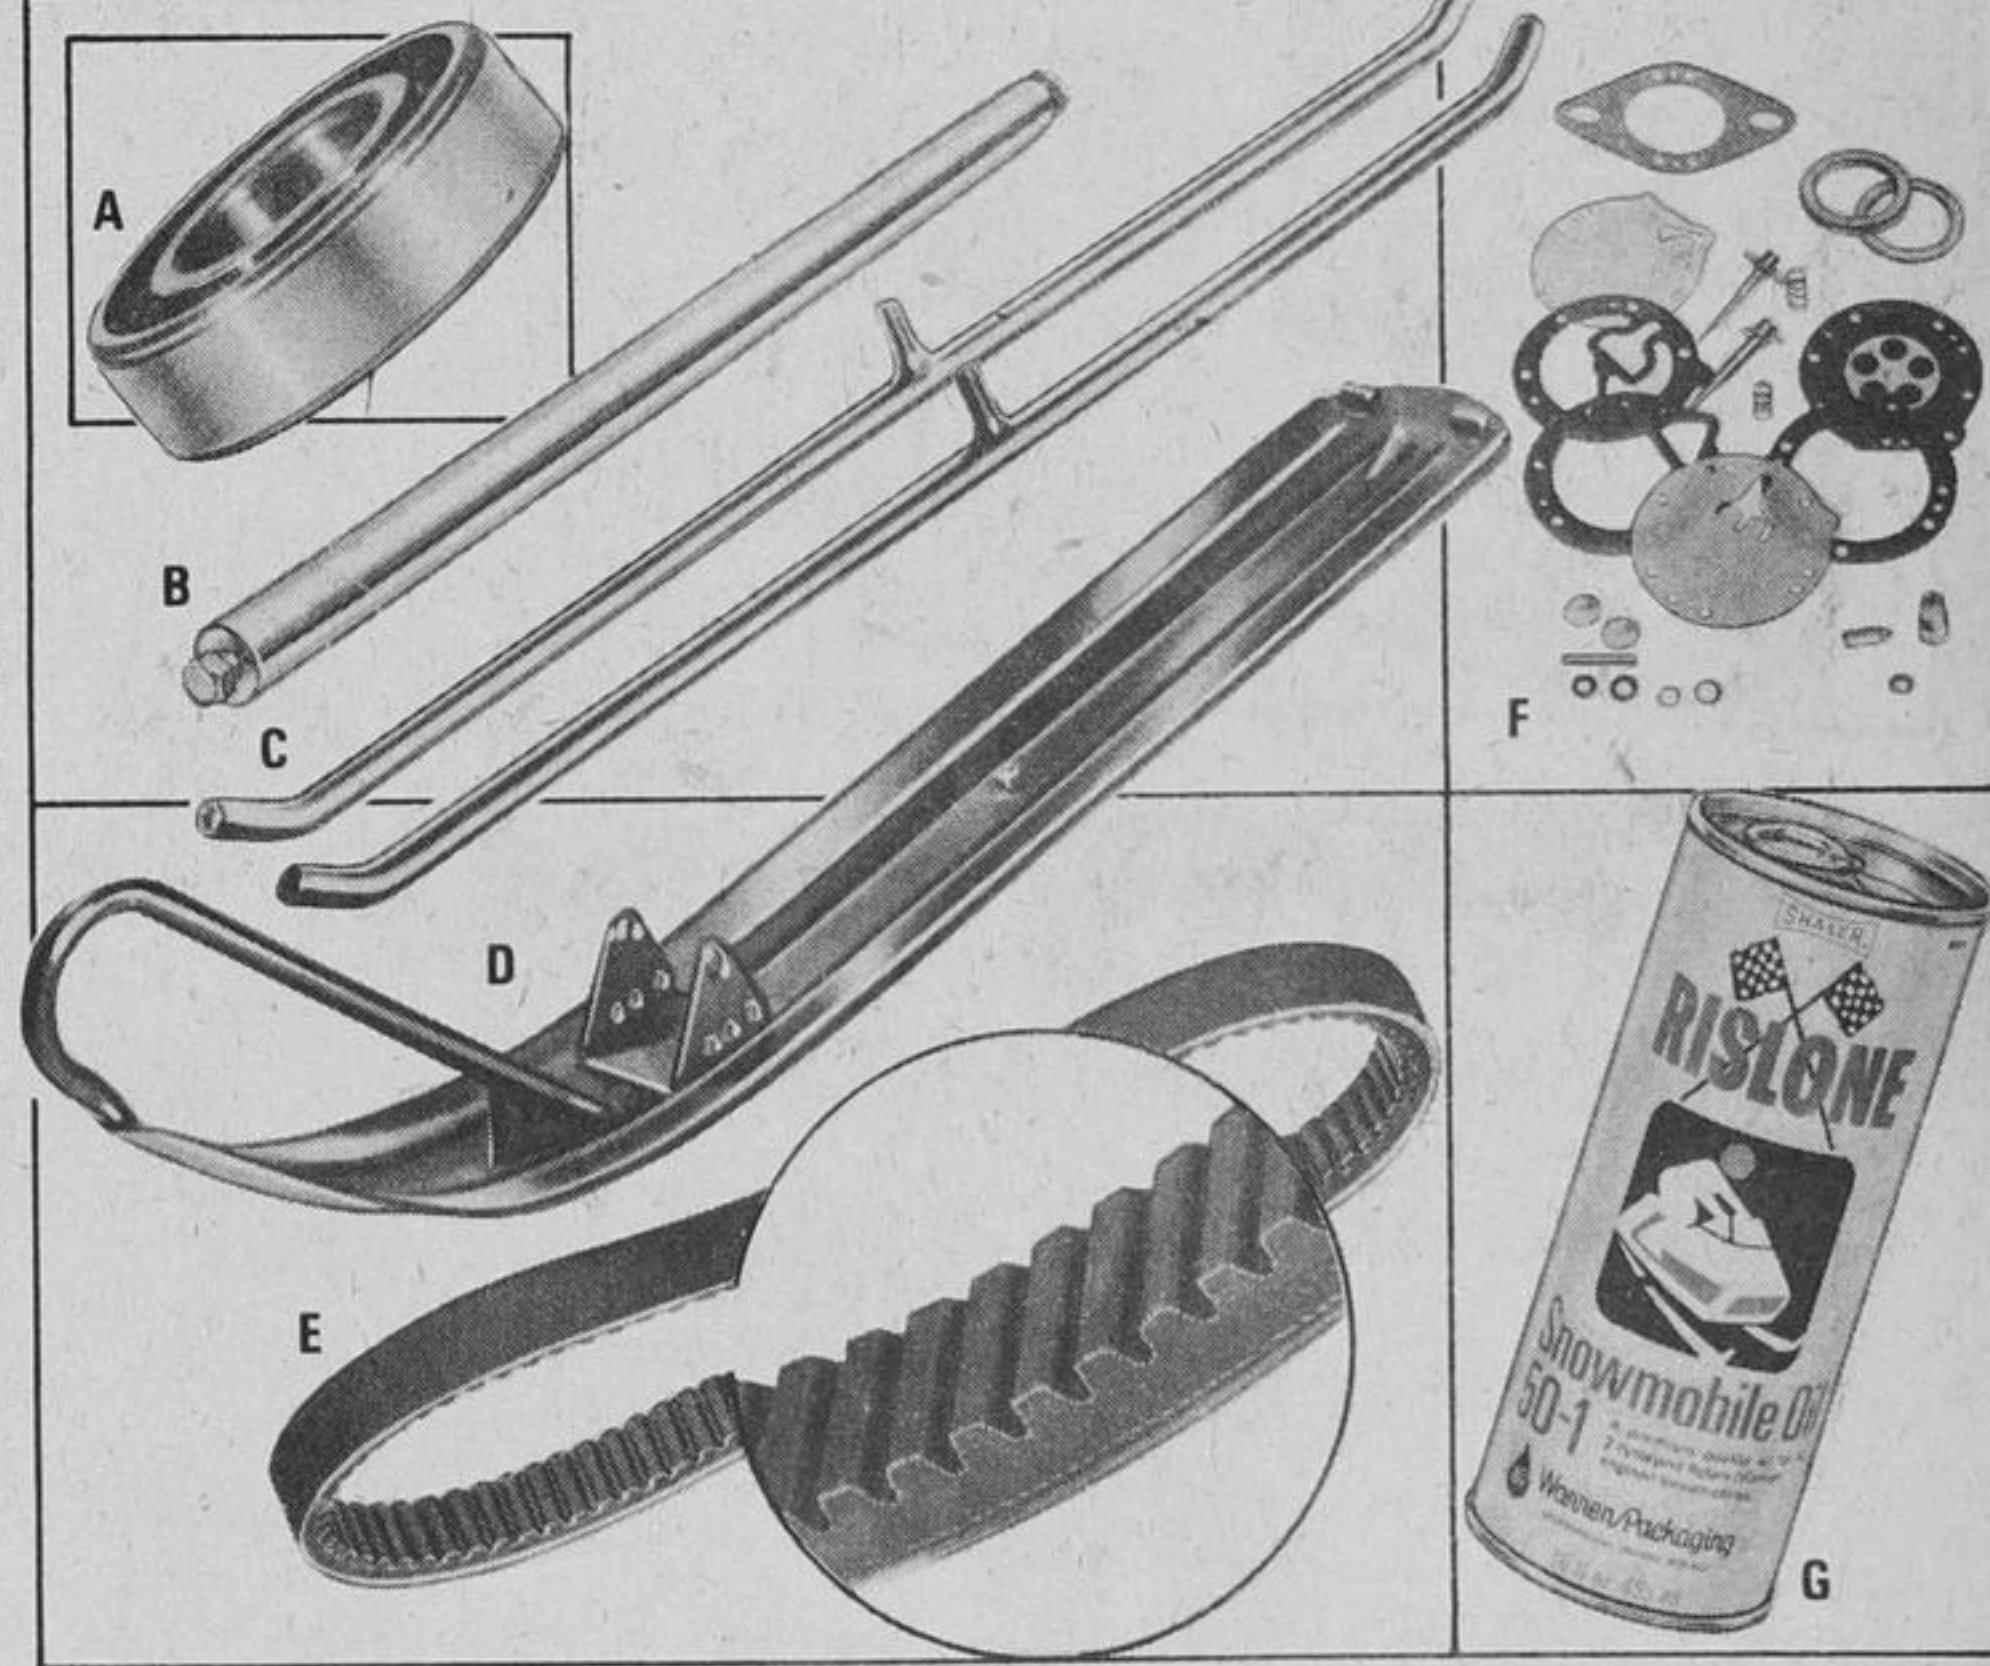

Bogie Axle Bearing

A. Ski-Doo. Reg. $1.59.

1³⁹

15" Bogie Shaft

B. Ski-Doo. Reg $3.49. 18" for Ski-Doo to '74. Reg $3.69 $3.29 16 1/4" Moto-Ski to '74. Reg $3.99 $3.49

2⁹⁹

Wear Bars

C. Standard. Ski-Doo '70-'72 exc. Elan. Reg $2.59. Other makes at similar low prices. Reg $2.59 to $3.95; $2.20 to $3.35 pair

2²⁰ Pair

Universal Ski & Wear Bar

D. Can be adapted to fit most full-size machines. 26-4079. Regular $11.49. Each Replacement Skis at similar prices. Reg $8.95-$12.49; $7.49-$10.99 ea.

9⁴⁹ Each

MOTOMASTER Drive Belts

Fits Ski-Doo 1966 to 1975

6²⁹ Each

E. Economy standard-type with tough rubber composition. 26-1535 Other makes at similar low prices. Reg $6.99-$9.29; $6.29-$8.36 ea.

Carburetor Kits - Reduced!

F. Gaskets, diaphragms, needles, seats for carb overhaul. Regular $7.59.

6⁷⁹

Rislone Snowmobile Oil

G. New 50:1 fuel/oil mix formulated for tough operating conditions. 28-1710. 16-oz can. Reg. $1.15.

99^c

Use your Canadian Tire Card