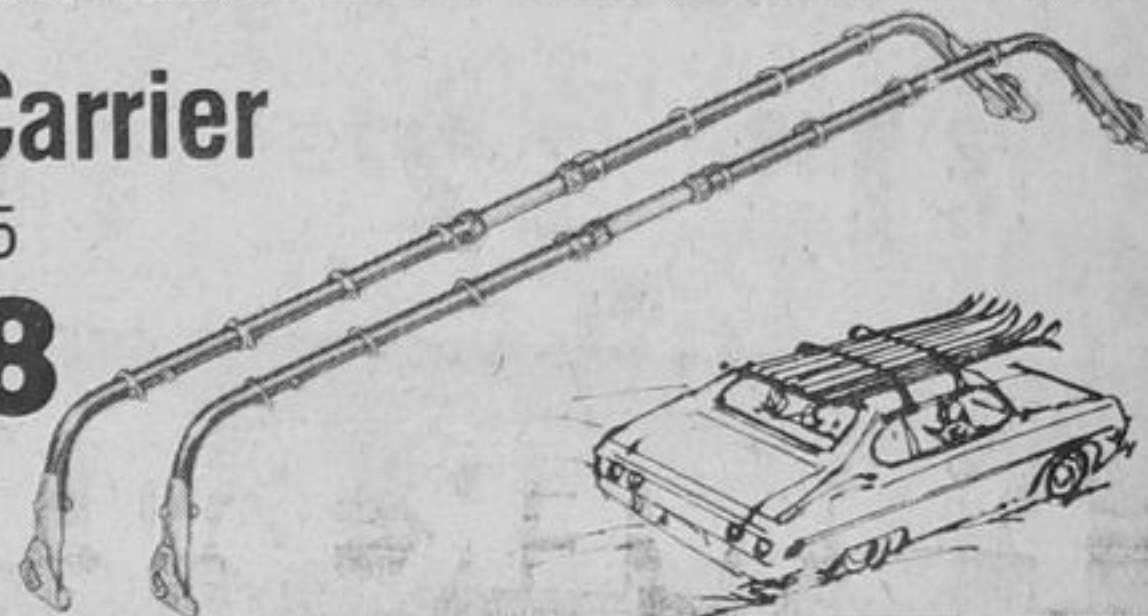

Lady/Junior Goggles

D. Vented frame. 82-1917. Regular \$4.99

4⁴⁴ Pair

Universal Fit Ski Carrier

Holds up to 6 pairs of skis. Tubular steel frame adjusts to fit most cars with rain gutters. 82-0202. Reduced!

Reg \$9.95

8⁸⁸

Give winter a boot

Ladies' 5-10 **8⁴⁴** Pair
 Youths' 3-6 Reg \$10.99
 Men's 7 to 12 **9⁴⁴** Pair
 Reg \$11.99

Regular \$8.99

7⁴⁴
 Child's 8 to 13; 1, 2

Lined Snowboots reduced to outfit the whole family. Tough nylon upper with felt liner. 87-2500X