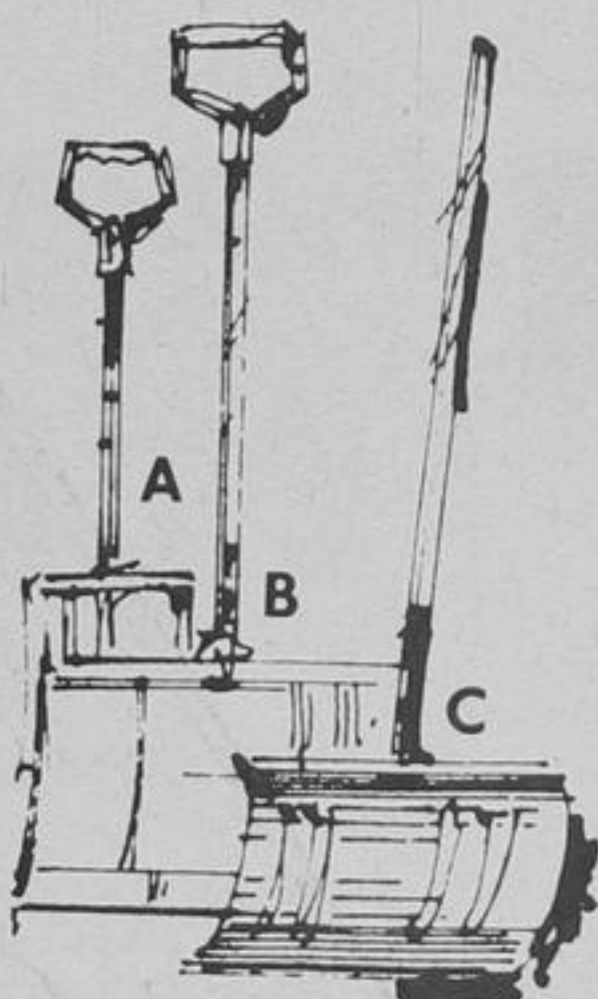

POT BELLY STOVE

This cast iron stove is 36" high and has a 14" firebox.

79⁹⁹ EA.

SNOW SHOVELS

Feature teflon coated, aluminum blade and hardwood handles. Tough enough to handle the biggest shovelling jobs.

A No. 3122
10" x 12" car
shovel "D" Grip
handle

88¢ EA.

YOUR CHOICE
B No. 3111
13" x 18" Blade
36" Handle "D"
Grip

1⁸⁸ EA.

C No. 3221
10" x 18" Pusher
44" Handle

RANCHTONE WOOD STAIN
REG. \$5.99 GAL **3⁹⁹** GAL.
AVAILABLE IN CHARCOAL & PONDEROSA