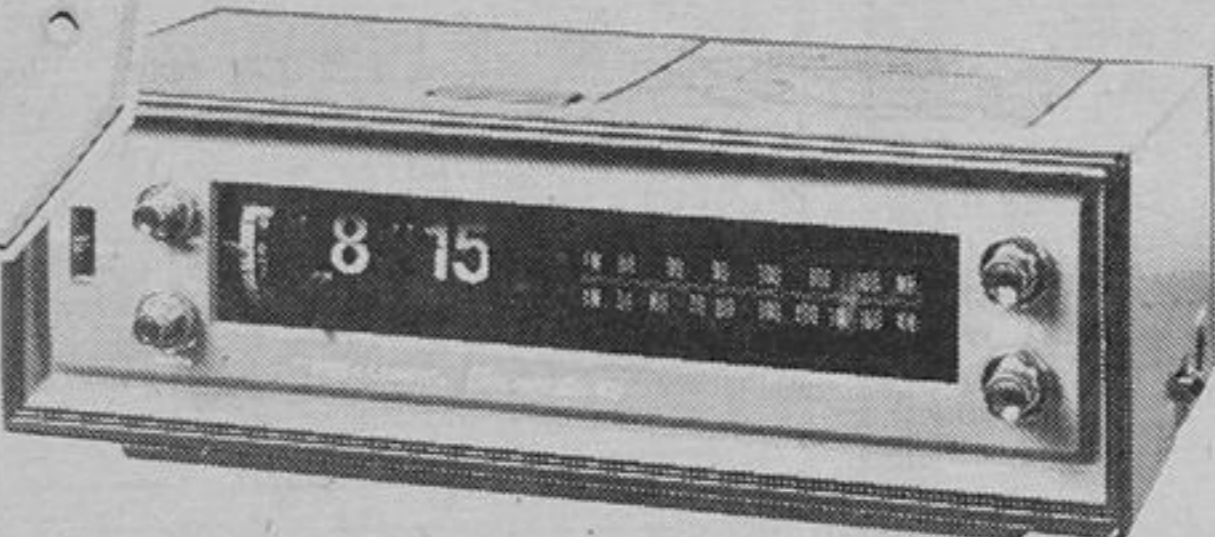

AM/FM Clock Radio

- Wakes you up to AM or FM radio • Sleep switch lets you fall asleep to music, shuts off automatically at pre-set time
- Earphone jack for private listening 12-1496

MID WINTER

9⁹⁵

Reg. 19.95

50% OFF
280-in-1 Physics Lab Kit