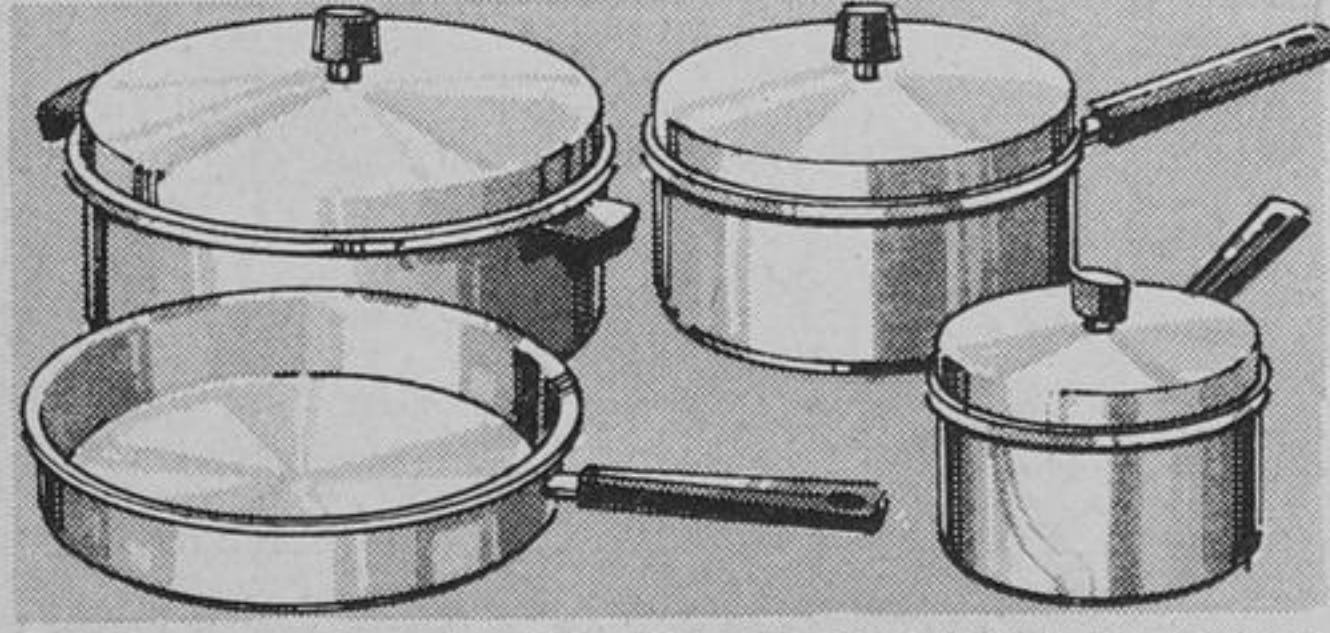

C. 'Supreme signature' 7-piece Cookware Set. Made from heavy gauge aluminum. Each piece heats evenly for better cooking. Consists of 32 oz. and 64 oz. covered sauce pans, 160 covered dutch oven and 10" open skillet. Dutch oven lid fits skillet. Polished aluminum. #9987. **Simpsons Price, set $26**