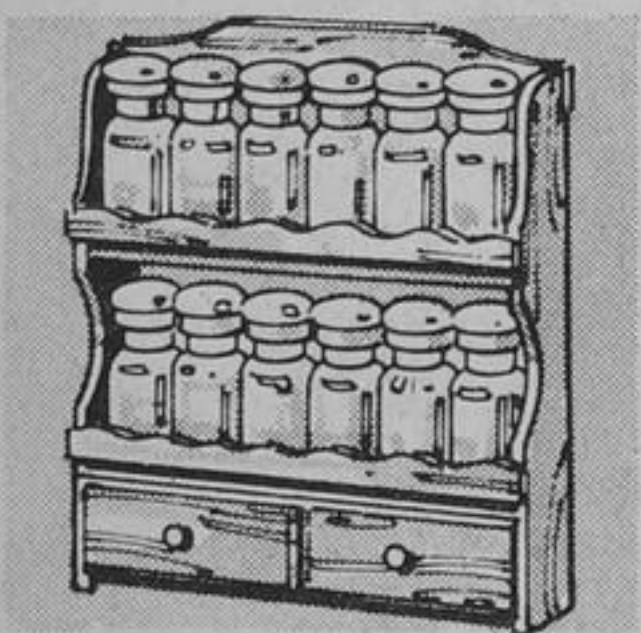

Simpsons

the head

house and home headturners here!

A. Wooden spice rack consists of rack, 12 bottles, 2 drawers. Walnut finish. About 12"H x 11 3/4"W x 2"D. **Simpsons Price, complete 4⁹⁹**