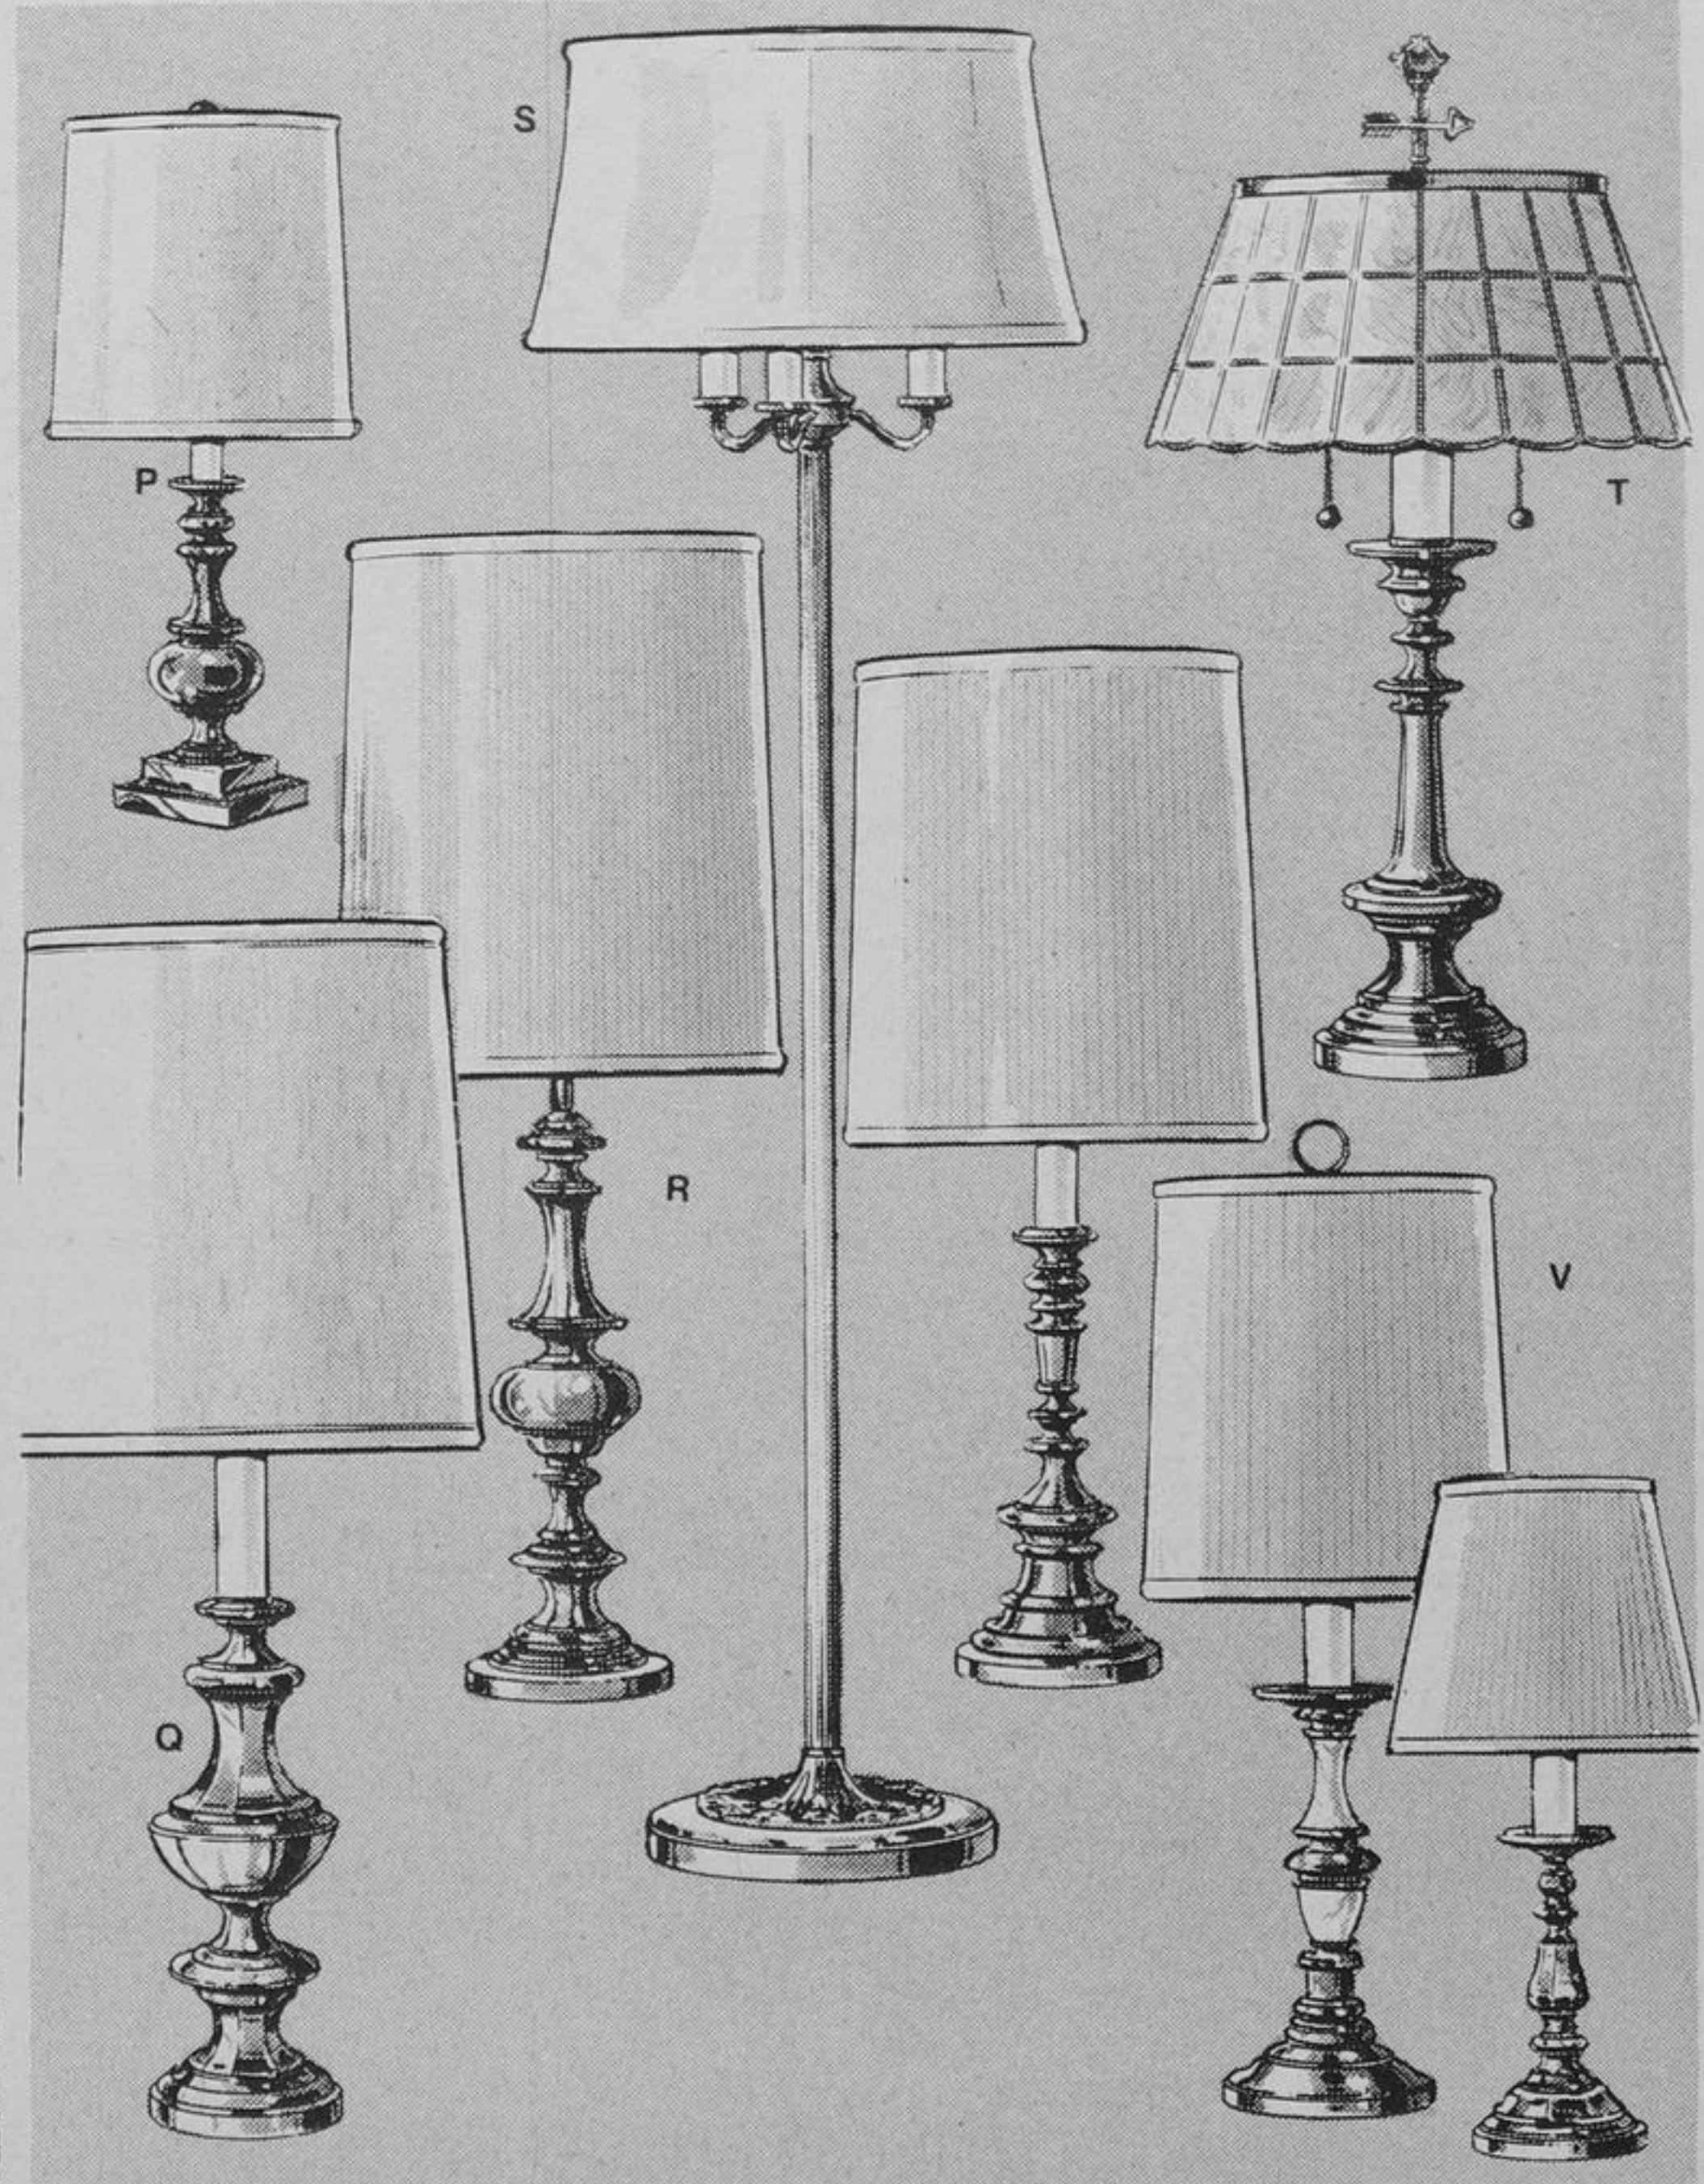

save 30% to 37% on elegant 'Westwood' lamps from Simpsons

All 'Westwood' lamps have seamless metal castings. (Bulbs extra)

P. English-Regency Style Accent Lamp has a pediment mounted torchere oil burner look. Brass finish base with vinyl drum shade covered in beige slub material. Tri-light socket. About 23"H. Model #4054. **Simpsons Regular Price $70 Now, each 48⁹⁹**

T. Turned Brass Plated Balustrade Lamp. Elegant smoked brass plate with hand pieced pearlescent Kappa-shell shade. 2-light unit with ball and chain switch. Handsome arrow design finial. About 30"H. Ideal accent lamp. Model #4082. **Simpsons Regular Price $159 Now, each 99⁹⁹**

U. 17th Century Style English Altarstick Design is a classic look. Warm brass finish with white fabric shade. 3-way socket. About 33"H. Model #4744. **Simpsons Regular Price $85 Now, each 58⁹⁹**

V. Marble-Effect Table Lamp. Traditional metal column lamp in burnished brass-tone finish with enamelled marble-like mid sections. Simulated candle effect. 2-stage dimmer. About 32"H. Model #4703. **Simpsons Regular Price $130 Now, each 89⁹⁹**

W. Classic Design Mini Accent Lamp with simulated candle effect. Antique brass finish and flat pleated shade in beige tone. About 20"H. Model #4556-91. **Simpsons Regular Price $4.98 Now, each 37⁹⁹**

Z. 'Westinghouse' Extra Life Bulb. 60 or 100 watt. 1/3 longer service life, easy on the eyes. **Simpsons Regular Price, 2 for 1.09 Now, package of 2 99[¢]**

save on 'Westinghouse' bulbs!

PHONE ORDERS FILLED — 861-8111 — 24 HOURS A DAY
Or write, Simpsons Downtown, Sixth Floor. And all Simpsons Toronto Area Stores. SS439. Also Simpsons in London, Windsor and Kitchener.

save on 'Westinghouse' bulbs!

PHONE ORDERS FILLED — 861-8111 — 24 HOURS A DAY
Or write, Simpsons Downtown, Sixth Floor. And all Simpsons Toronto Area Stores. SS426

Save $35 'Smith-Corona' 'Classic 12' typewriter

Simpsons Regular Price, 199.95.

Now, each **164⁹⁵**

This portable manual typewriter with full 88-character keyboard and 12" carriage. • Two changeable type bars • Full-length tabulator with "Target Bar" • "Page Gage" shows remaining space on the page • 3-way space bar for single space • Quick-set visible margins • Convenient carry case • Pica type only • 5-year warranty on parts, 90 days on labor.

PHONE ORDERS FILLED — 861-8111 — 24 HOURS A DAY