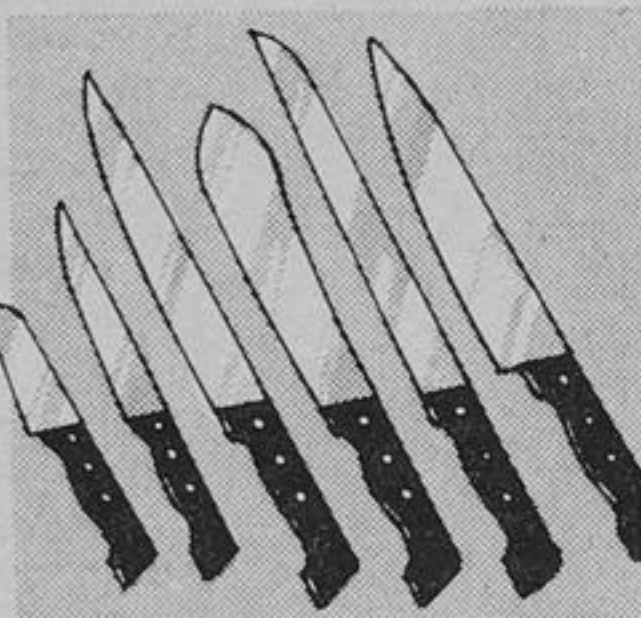

G. 'Salton' Hotray keeps food hot before or while serving. Features "Radiant Glass" heating area and "Sunspot" for hot beverages. Brown with silver color design. About 11 1/2"W x 17 1/2"L. **Simpsons Price, each 18⁹⁹**

Q. Faceted Oil Apothecary Design Lamp. 19th Century English style lamp has antique-brass finish and drum-style vinyl shade covered in linen-like fabric. About 36"H. Tri-light socket. Model #4577. **Simpsons Regular Price $100 Now, each 69⁹⁹**

R. Traditional Column-Style Lamp with toned brass finish. Old world artisan style. Eggshell (off white) color fabric shade. About 37"H. Tri-light socket. Model #4155. **Simpsons Regular Price $130 Now, each 89⁹⁹**

Y. 'Westinghouse' Soft White Bulb. 60 or 100 watt. Easy on the eyes. **Simpsons Regular Price, 2 for 1.04 Now, package of 2 94[¢]**

X. 'Westinghouse' Tri-light Bulb. 50/100/150 watt. White. **Simpsons Regular Price 1.59 Now, each 1²⁹**

L. Knives, fortified with molybdenum steel to help keep them sharp, have dishwasher proof black-colored handles. Tarnish resistant. **Simpsons Price, each:** Paring Knife, 99¢ Utility Knife, 5", 1.99 Butcher Knife 7", 3.99 Roast Beef Slicer 8", 3.99 French Cook's Knife 8", 3.99 Ham Slicer 9", 3.99