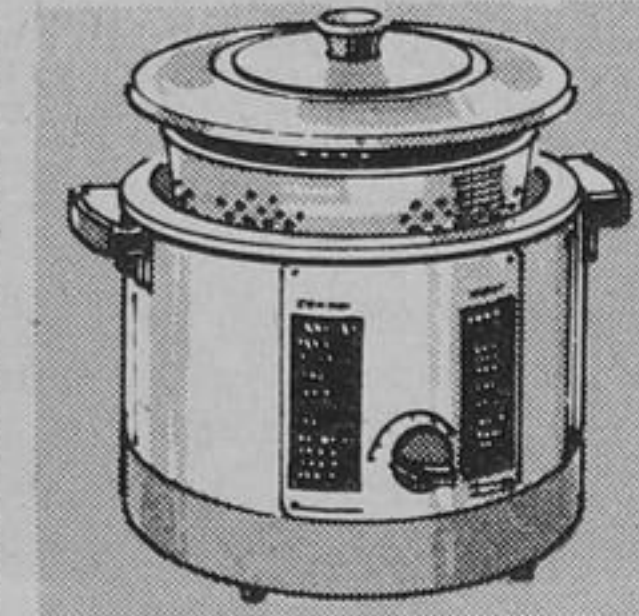

B. Metal Ice Bucket in attractive "label" design. Metal construction with plastic lining. About 2 qt. capacity. **Simpsons Price, each 4⁹⁹**

E. Cooker-Fryer has a 4 qt. capacity. Uniform heat distribution, automatic temperature control and signal light. Fry basket with handle. Instruction/recipe booklet. **Simpsons Price, each 19⁹⁹**