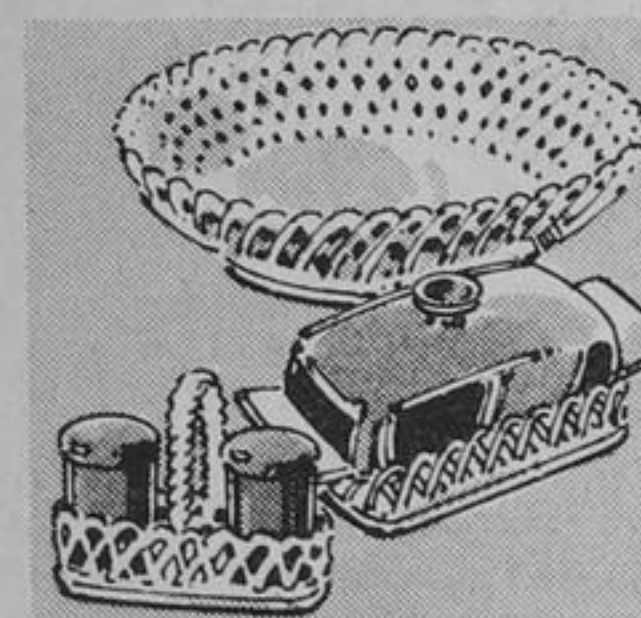

M. 3-Piece Breakfast Set includes butter dish, salt and pepper set and bread basket. Coordinated red and white colors. Plastic. **Simpsons Price, set 3⁹⁹**