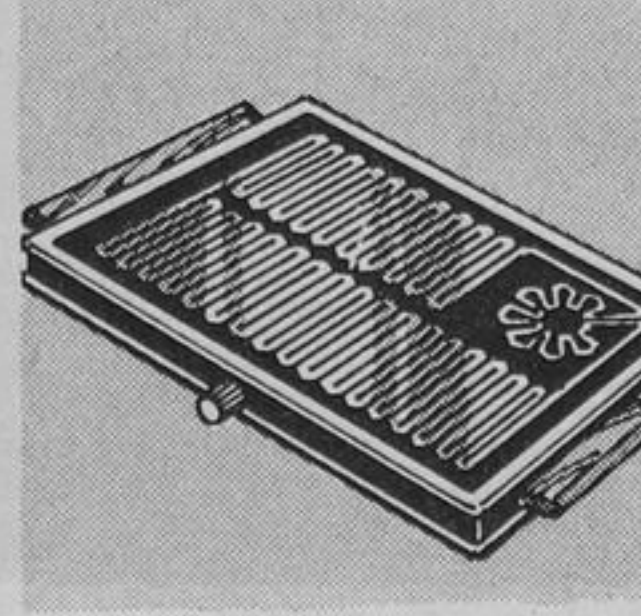

G. 'Salton' Hotray keeps food hot before or while serving. Features "Radiant Glass" heating area and "Sunspot" for hot beverages. Brown with silver color design. About 11 1/2"W x 17 1/2"L. **Simpsons Price, each 18⁹⁹**