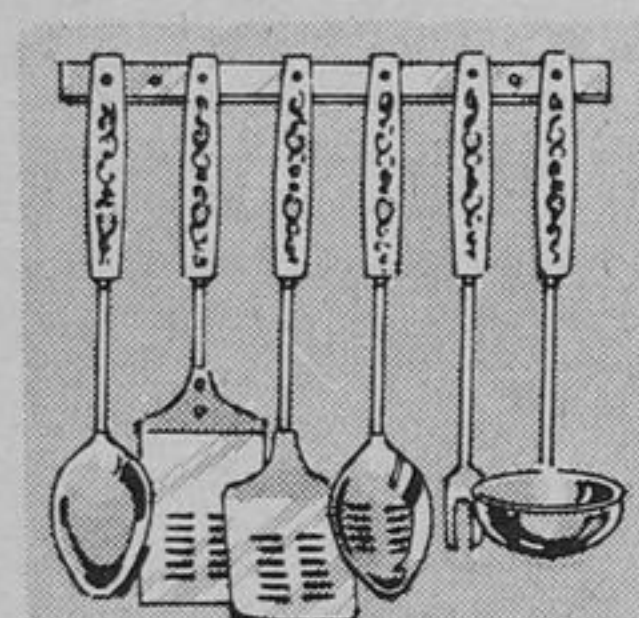

F. 'Crockery Chef' Slow Cooker simmers entire meals in stoneware for 10-12 hours. Just set in the morning and it's ready at night! 112 oz. capacity. **Simpsons Price, each 17⁴⁹**

K. Save 4.96 on 7-Piece Carprice Garden' Kitchen Tool Set by 'Ekco'. White handled tools have garden vegetable motif inserts. Polypropylene with chrome-finished metal parts. Dishwasher safe. **Simpsons Regular Price, 13.95 Now, set 8⁹⁹**