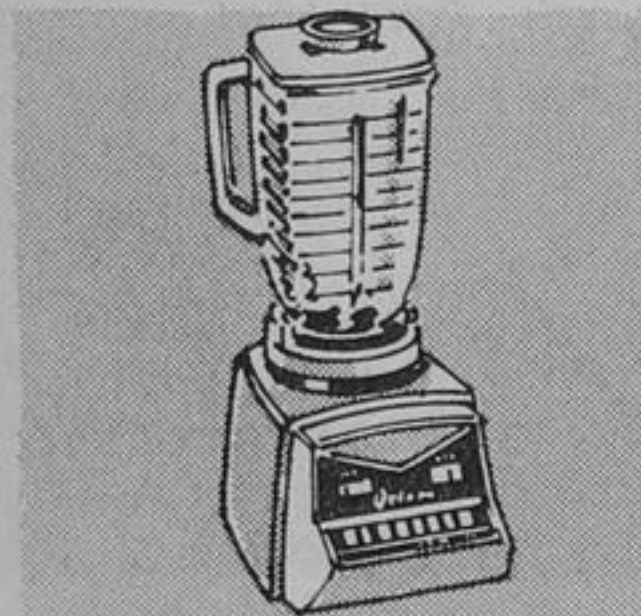

A. Wooden spice rack consists of rack, 12 bottles, 2 drawers. Walnut finish. About 12"H x 11 3/4"W x 2"D. **Simpsons Price, complete 4⁹⁹**

D. 'Oster' Blender has 8 "Touch 'n Pulse" speeds, 4 oz. glass jar with removable cutters and 1 oz. measure in cover. Chrome-finished base. **Simpsons Price, each 47⁹⁹**