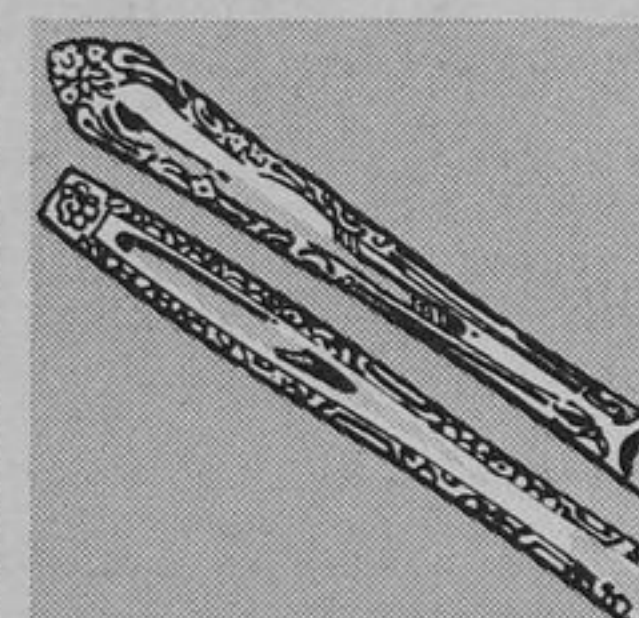

E. Cooker-Fryer has a 4 qt. capacity. Uniform heat distribution, automatic temperature control and signal light. Fry basket with handle. Instruction/recipe booklet. **Simpsons Price, each 19⁹⁹**

J. 42-Piece set of Flatware service for eight. Consists of 8 each: dinner knives with serrated edges, dinner forks, dessert/soup spoons, teaspoons, salad forks and 2 serving spoons. Choose from the two patterns: "Twin Floral" has a scroll pattern on handle edge and a floral tip. "Verona" has a small floral pattern on a straight-edge handle. **Simpsons Price, each 12⁹⁹**