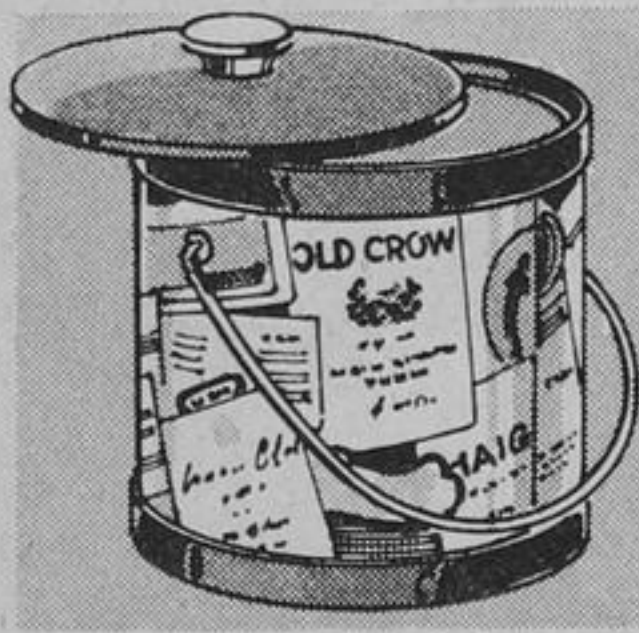

B. Metal Ice Bucket in attractive "label" design. Metal construction with plastic lining. About 2 qt. capacity. **Simpsons Price, each 4⁹⁹**