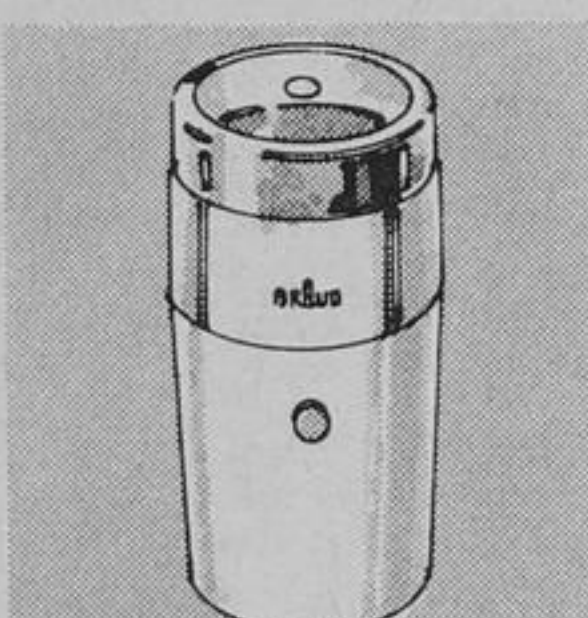

M. 3-Piece Breakfast Set includes butter dish, salt and pepper set and bread basket. Coordinated red and white colors. Plastic. **Simpsons Price, set 3⁹⁹**

N. 'Braun' Coffee Grinder. Just press a button in 10 seconds you have enough coffee to brew 6-8 cups of coffee, perk or filter. White finish with clear cover. **Simpsons Price, each 17⁹⁹**