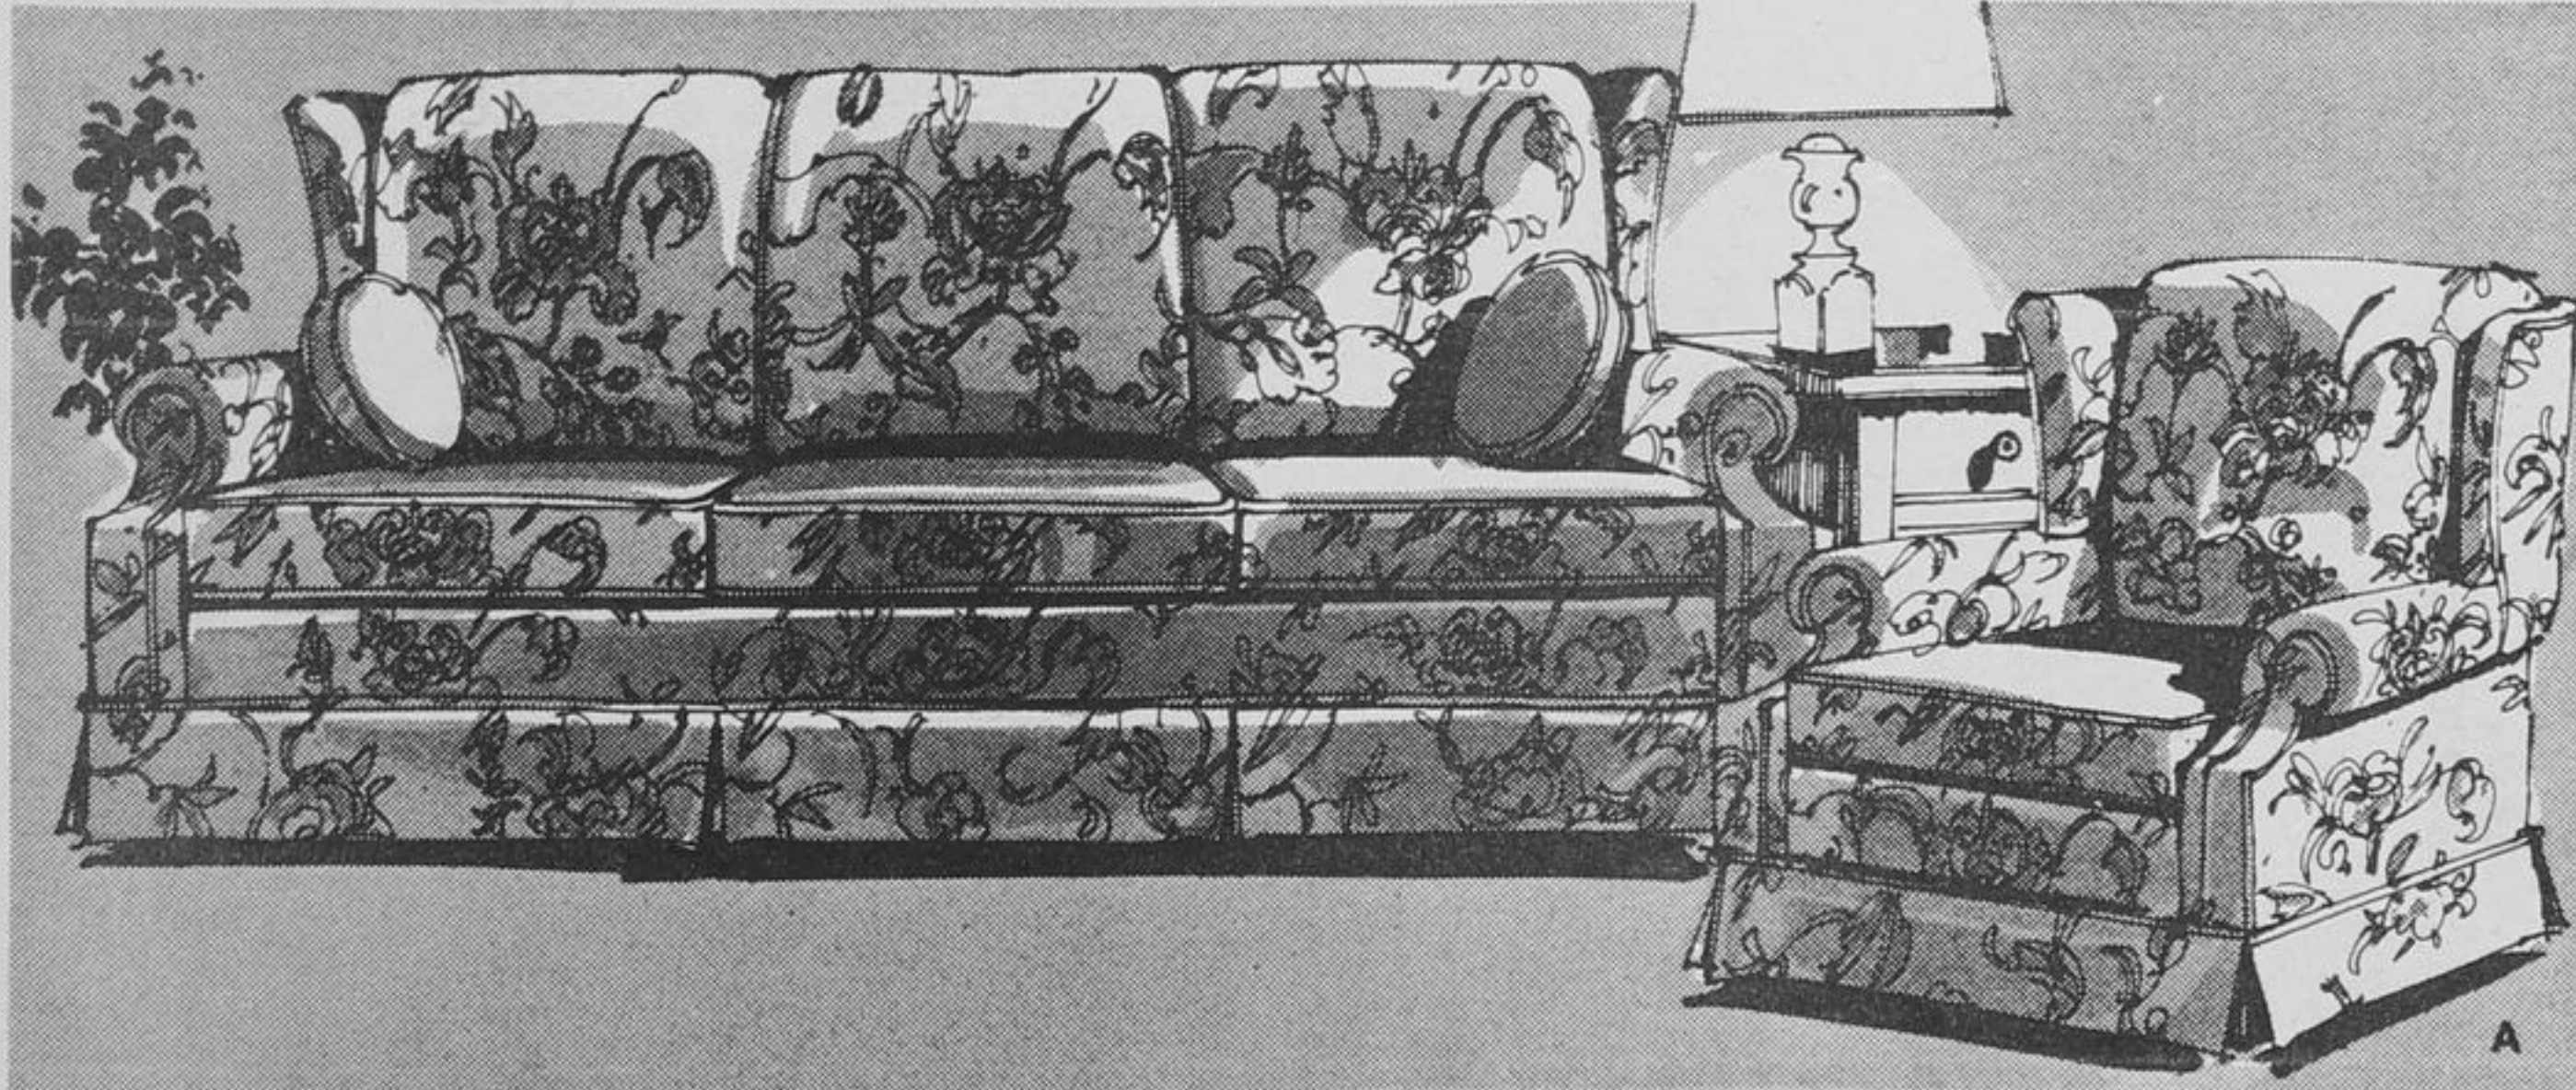

save \$40 on the
"Comfort Rest"
twin-size 39"
'Sealy' continental

Simpsons Regular Price 139.98
Now, each **\$99**

H. The "Comfort Rest" by 'Sealy' features firm construction with white felt, sisal pads and a sturdy pre-built border on the mattress. The "Torsion Bar" ('Sealy's' answer to the box spring) gives longlasting and durable support. 100% cotton cover, scroll printed in gold florals on a white ground. Unit consists of mattress, "Torsion Bar" and 6 legs. Control #70662.

A. 2-Piece Colonial Style Suite. Constructed for durability and comfort with a glued hardwood frame, screwed, dowelled and corner blocked; no sag springs with a 1" foam covering on the back and 'Coirtex' coconut fibre insulation in the base. 100% rayon satin quilted deck. Designed with a scoop roller Lawson-style arm and pleated valance. 100% nylon covers in orange, yellow, slate and gold florals on a white background. Sofa about 88"L x 38"H x 32"D. Chair about 38"H x 30"W x 32"D. Control #45001.

B. 2-Piece Tuxedo-Style Sofa Suite has fully upholstered legs and reversible polyfoam seat and back cushions. Multi-cushion back for maximum comfort. Hardwearing cover of 100% olefin in beige, gold and brown tones in a tweed pattern. Sofa about 84"L x 83"D x 27"H. Chair about 33"W x 33"D x 27"H. Sofa, control #41229. Chair, control #41250.

C. 2-Piece Traditional-Style Sofa Suite by 'Standard' has tailored button back, softly padded sloping arms and reversible, polyfoam t-shaped seat cushions. Tailored valance. Hardwood frame has dowelled and glued joints with corner blocks for greater strength. No sag spring construction in seat and back. Cover facing is 41% cotton, 36% polypropylene, 17% acetate and 6% polyester. Covered in a smart floral matelasse fabric of avocado green and gold. Welt trim in avocado green velvet. Sofa about 83"L x 34"D x 33"H. Chair about 33"W x 34"D x 33"H. Control #41260.