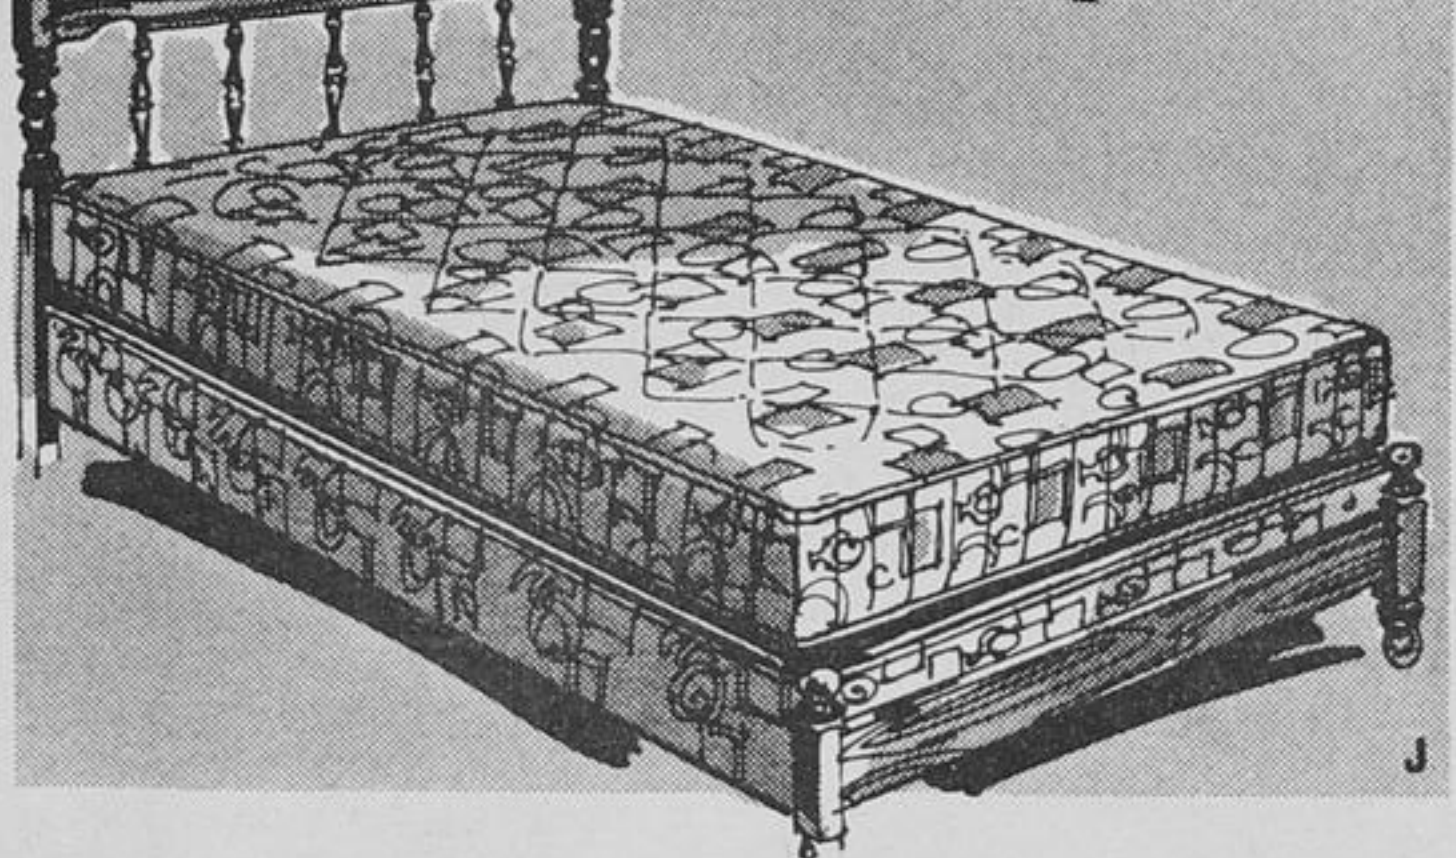

save \$40 on the
"Comfort Rest"
twin-size 39"
'Sealy' continental

Simpsons Regular Price 139.98
Now, each **\$99**

H. The "Comfort Rest" by 'Sealy' features firm construction with white felt, sisal pads and a sturdy pre-built border on the mattress. The "Torsion Bar" ('Sealy's' answer to the box spring) gives longlasting and durable support. 100% cotton cover, scroll printed in gold florals on a white ground. Unit consists of mattress, "Torsion Bar" and 6 legs. Control #70662.

A. 2-Piece Colonial Style Suite. Constructed for durability and comfort with a glued hardwood frame, screwed, dowelled and corner blocked; no sag springs with a 1" foam covering on the back and 'Coirtex' coconut fibre insulation in the base. 100% rayon satin quilted deck. Designed with a scoop roller Lawson-style arm and pleated valance. 100% nylon covers in orange, yellow, slate and gold florals on a white background. Sofa about 88"L x 38"H x 32"D. Chair about 38"H x 30"W x 32"D. Control #45001.

B. 2-Piece Tuxedo-Style Sofa Suite has fully upholstered legs and reversible polyfoam seat and back cushions. Multi-cushion back for maximum comfort. Hardwearing cover of 100% olefin in beige, gold and brown tones in a tweed pattern. Sofa about 84"L x 83"D x 27"H. Chair about 33"W x 33"D x 27"H. Sofa, control #41229. Chair, control #41250.

C. 2-Piece Traditional-Style Sofa Suite by 'Standard' has tailored button back, softly padded sloping arms and reversible, polyfoam t-shaped seat cushions. Tailored valance. Hardwood frame has dowelled and glued joints with corner blocks for greater strength. No sag spring construction in seat and back. Cover facing is 41% cotton, 36% polypropylene, 17% acetate and 6% polyester. Covered in a smart floral matelasse fabric of avocado green and gold. Welt trim in avocado green velvet. Sofa about 83"L x 34"D x 33"H. Chair about 33"W x 34"D x 33"H. Control #41260.