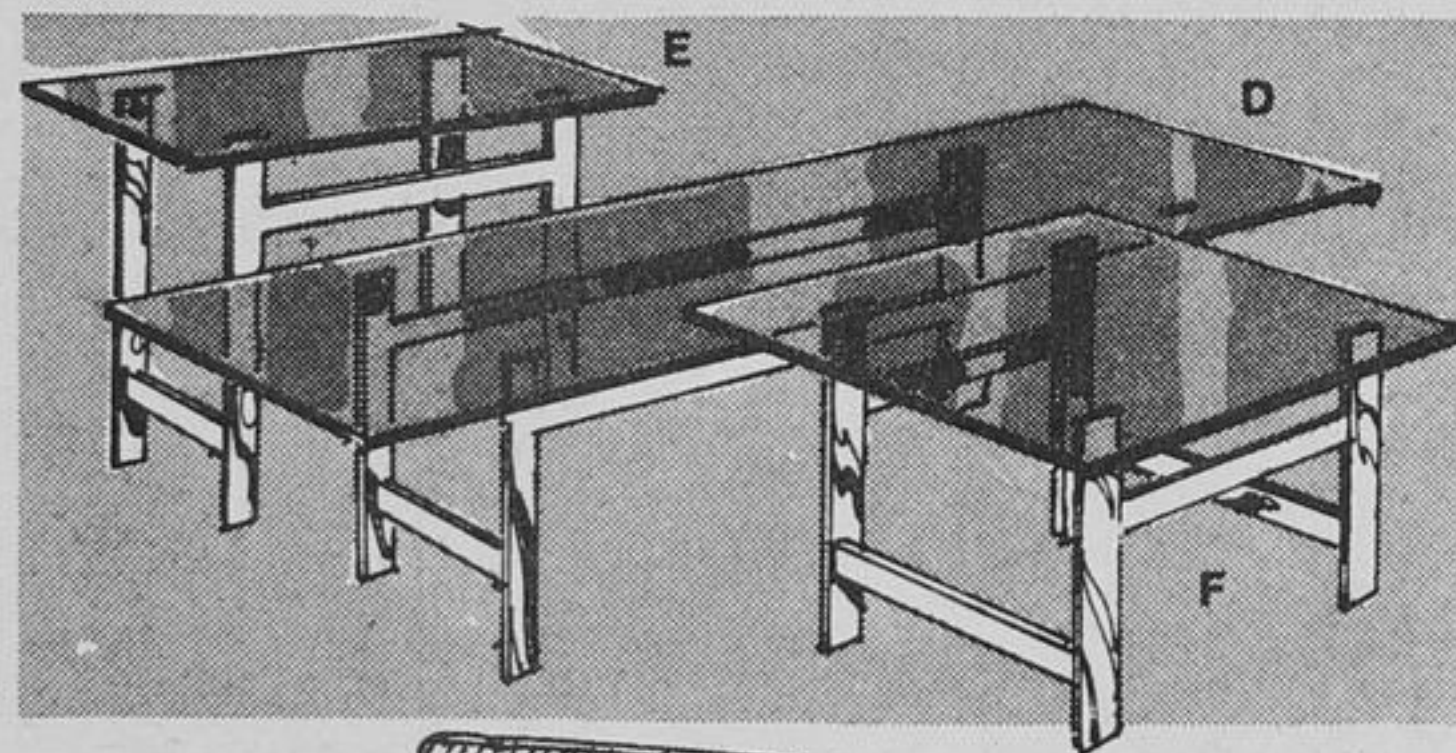

save \$40 on the
"Comfort Rest"
twin-size 39"
'Sealy' continental

Simpsons Regular Price 139.98
Now, each **\$99**

H. The "Comfort Rest" by 'Sealy' features firm construction with white felt, sisal pads and a sturdy pre-built border on the mattress. The "Torsion Bar" ('Sealy's' answer to the box spring) gives longlasting and durable support. 100% cotton cover, scroll printed in gold florals on a white ground. Unit consists of mattress, "Torsion Bar" and 6 legs. Control #70662.

A. 2-Piece Colonial Style Suite. Constructed for durability and comfort with a glued hardwood frame, screwed, dowelled and corner blocked; no sag springs with a 1" foam covering on the back and 'Coirtex' coconut fibre insulation in the base. 100% rayon satin quilted deck. Designed with a scoop roller Lawson-style arm and pleated valance. 100% nylon covers in orange, yellow, slate and gold florals on a white background. Sofa about 88"L x 38"H x 32"D. Chair about 38"H x 30"W x 32"D. Control #45001.

B. 2-Piece Tuxedo-Style Sofa Suite has fully upholstered legs and reversible polyfoam seat and back cushions. Multi-cushion back for maximum comfort. Hardwearing cover of 100% olefin in beige, gold and brown tones in a tweed pattern. Sofa about 84"L x 83"D x 27"H. Chair about 33"W x 33"D x 27"H. Sofa, control #41229. Chair, control #41250.

C. 2-Piece Traditional-Style Sofa Suite by 'Standard' has tailored button back, softly padded sloping arms and reversible, polyfoam t-shaped seat cushions. Tailored valance. Hardwood frame has dowelled and glued joints with corner blocks for greater strength. No sag spring construction in seat and back. Cover facing is 41% cotton, 36% polypropylene, 17% acetate and 6% polyester. Covered in a smart floral matelasse fabric of avocado green and gold. Welt trim in avocado green velvet. Sofa about 83"L x 34"D x 33"H. Chair about 33"W x 34"D x 33"H. Control #41260.