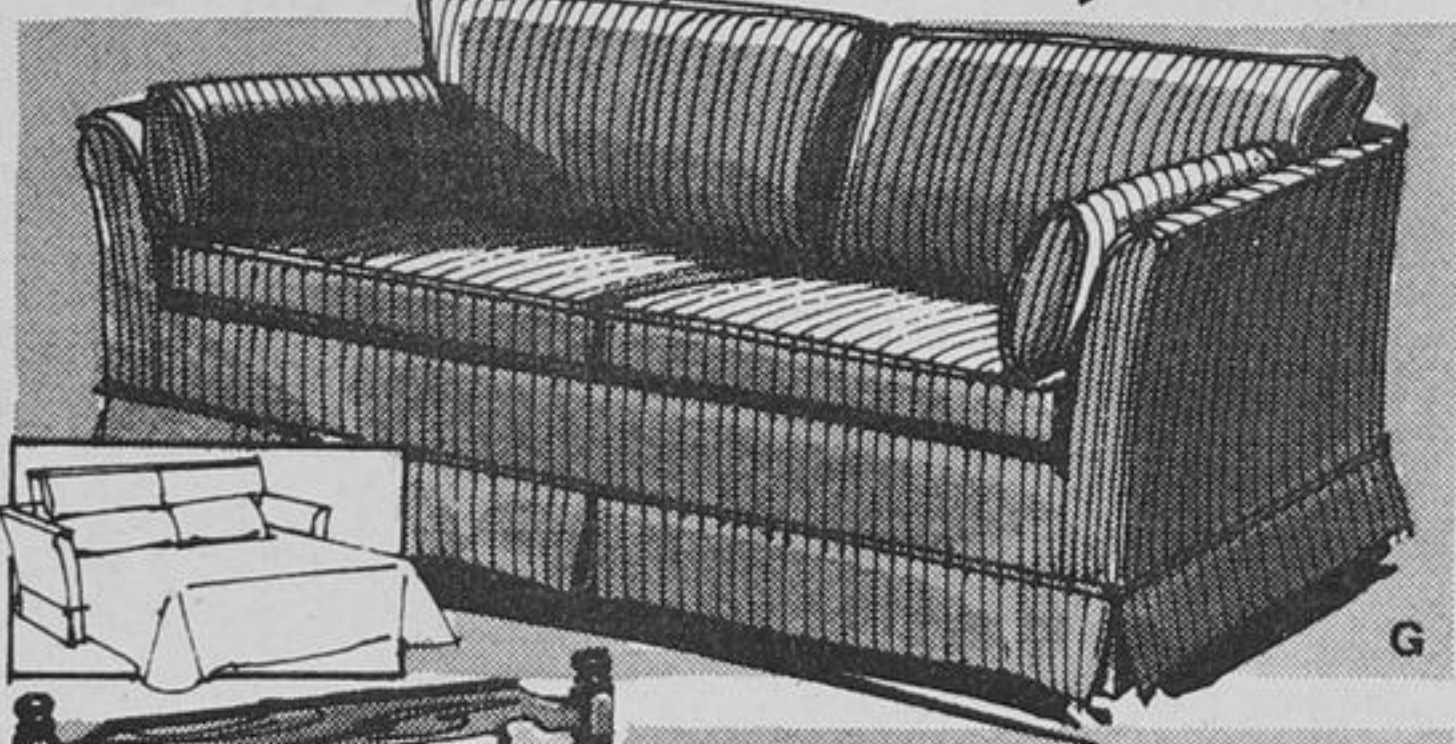

save \$40 on the
"Comfort Rest"
twin-size 39"
'Sealy' continental

Simpsons Regular Price 139.98
Now, each **\$99**

H. The "Comfort Rest" by 'Sealy' features firm construction with white felt, sisal pads and a sturdy pre-built border on the mattress. The "Torsion Bar" ('Sealy's' answer to the box spring) gives longlasting and durable support. 100% cotton cover, scroll printed in gold florals on a white ground. Unit consists of mattress, "Torsion Bar" and 6 legs. Control #70662.

A. 2-Piece Colonial Style Suite. Constructed for durability and comfort with a glued hardwood frame, screwed, dowelled and corner blocked; no sag springs with a 1" foam covering on the back and 'Coirtex' coconut fibre insulation in the base. 100% rayon satin quilted deck. Designed with a scoop roller Lawson-style arm and pleated valance. 100% nylon covers in orange, yellow, slate and gold florals on a white background. Sofa about 88"L x 38"H x 32"D. Chair about 38"H x 30"W x 32"D. Control #45001.

B. 2-Piece Tuxedo-Style Sofa Suite has fully upholstered legs and reversible polyfoam seat and back cushions. Multi-cushion back for maximum comfort. Hardwearing cover of 100% olefin in beige, gold and brown tones in a tweed pattern. Sofa about 84"L x 83"D x 27"H. Chair about 33"W x 33"D x 27"H. Sofa, control #41229. Chair, control #41250.

C. 2-Piece Traditional-Style Sofa Suite by 'Standard' has tailored button back, softly padded sloping arms and reversible, polyfoam t-shaped seat cushions. Tailored valance. Hardwood frame has dowelled and glued joints with corner blocks for greater strength. No sag spring construction in seat and back. Cover facing is 41% cotton, 36% polypropylene, 17% acetate and 6% polyester. Covered in a smart floral matelasse fabric of avocado green and gold. Welt trim in avocado green velvet. Sofa about 83"L x 34"D x 33"H. Chair about 33"W x 34"D x 33"H. Control #41260.