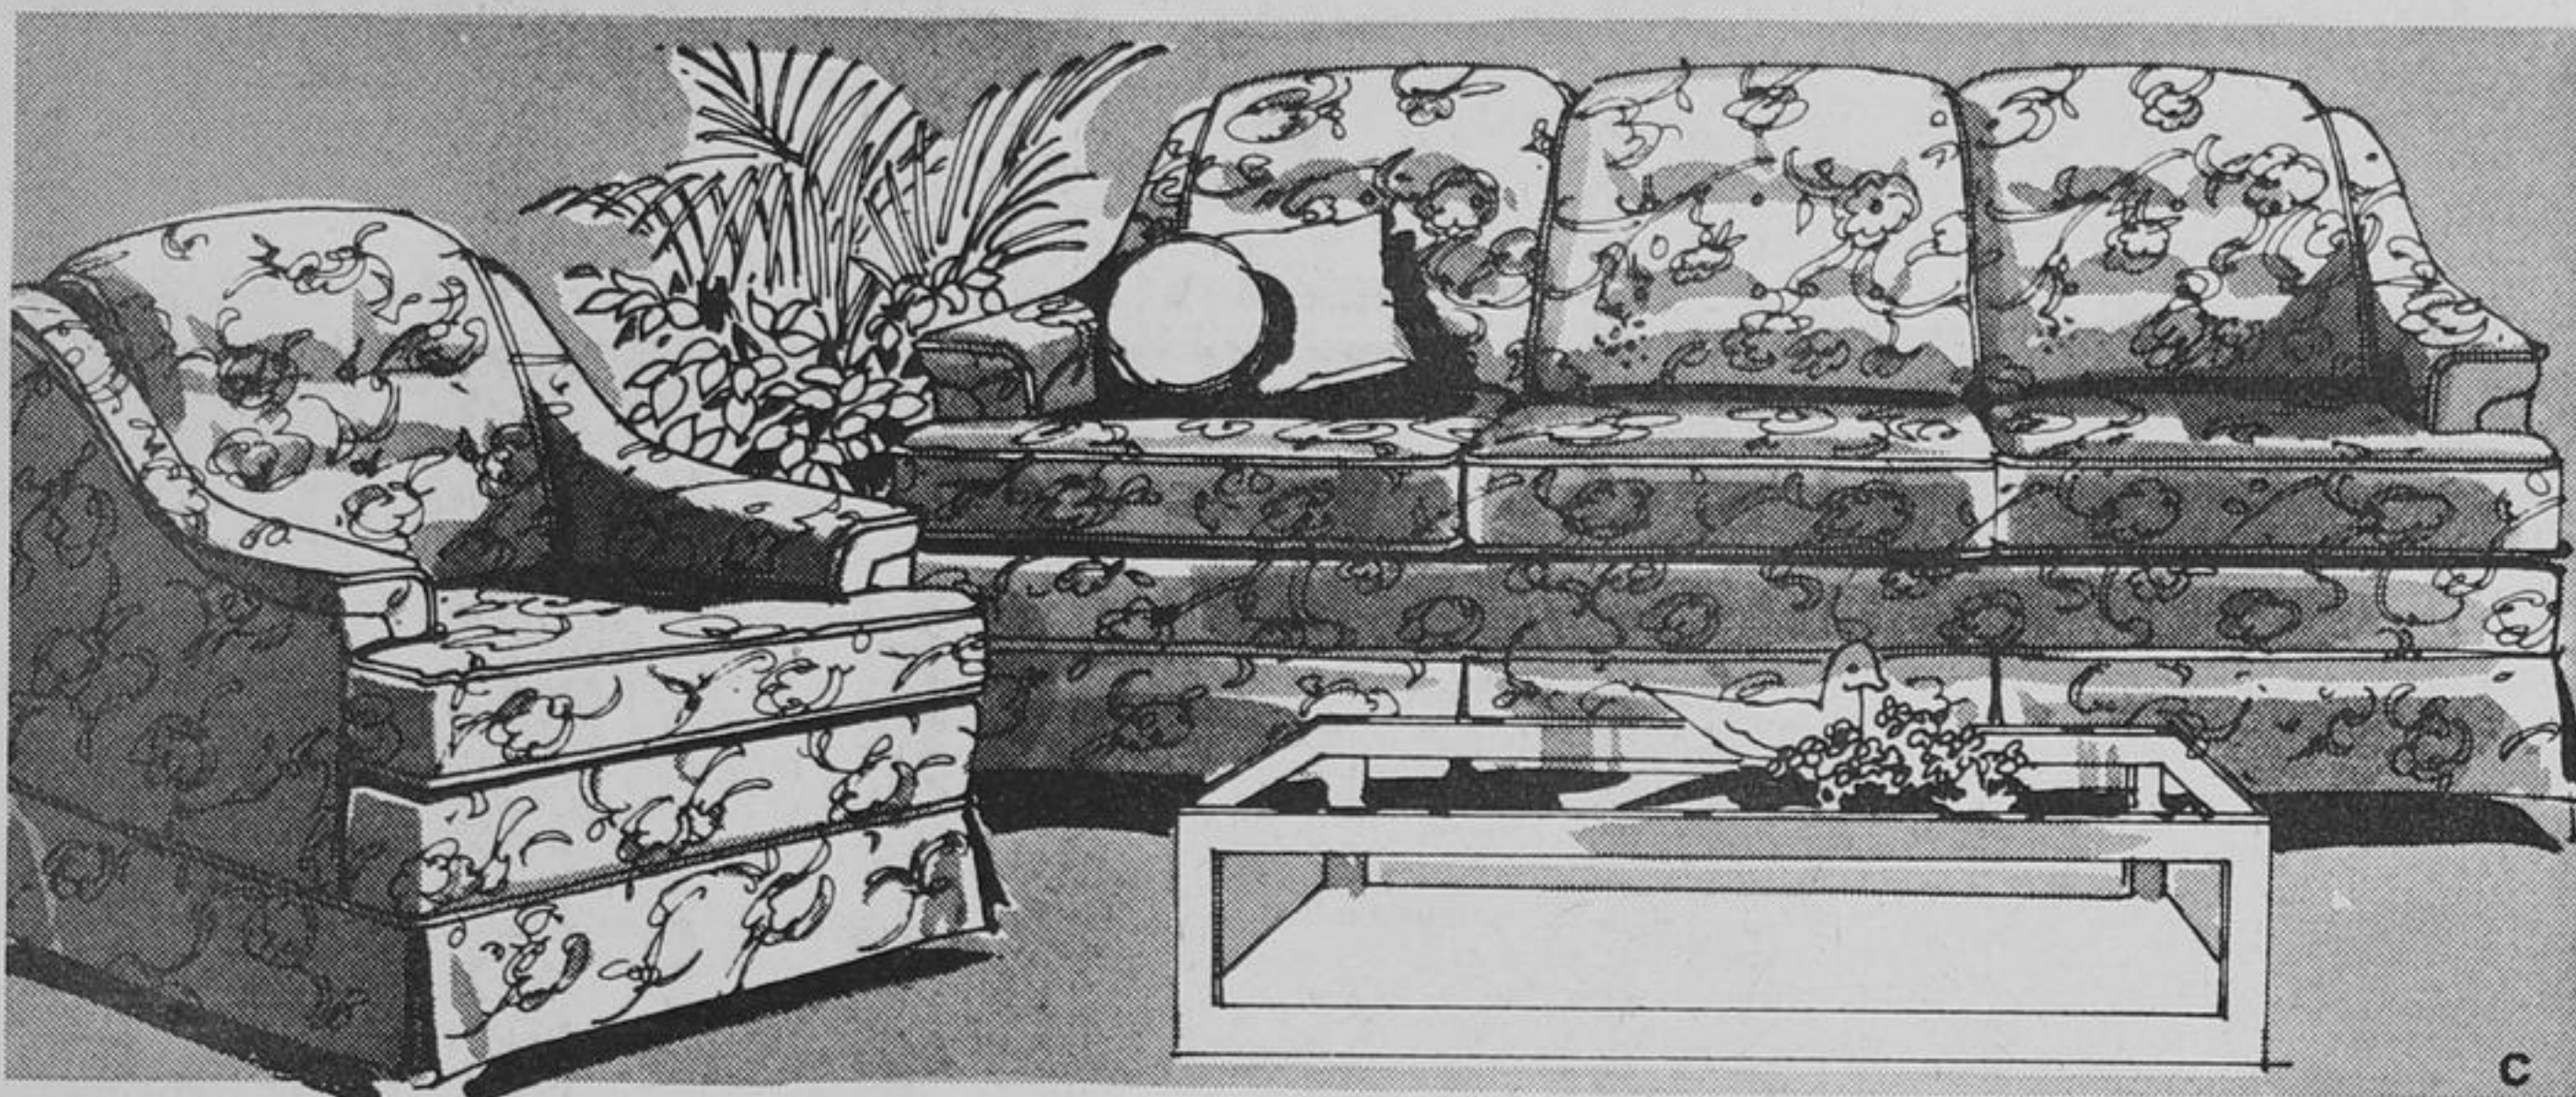

save \$40 on the
"Comfort Rest"
twin-size 39"
'Sealy' continental

Simpsons Regular Price 139.98
Now, each **\$99**

H. The "Comfort Rest" by 'Sealy' features firm construction with white felt, sisal pads and a sturdy pre-built border on the mattress. The "Torsion Bar" ('Sealy's' answer to the box spring) gives longlasting and durable support. 100% cotton cover, scroll printed in gold florals on a white ground. Unit consists of mattress, "Torsion Bar" and 6 legs. Control #70662.

A. 2-Piece Colonial Style Suite. Constructed for durability and comfort with a glued hardwood frame, screwed, dowelled and corner blocked; no sag springs with a 1" foam covering on the back and 'Coirtex' coconut fibre insulation in the base. 100% rayon satin quilted deck. Designed with a scoop roller Lawson-style arm and pleated valance. 100% nylon covers in orange, yellow, slate and gold florals on a white background. Sofa about 88"L x 38"H x 32"D. Chair about 38"H x 30"W x 32"D. Control #45001.

B. 2-Piece Tuxedo-Style Sofa Suite has fully upholstered legs and reversible polyfoam seat and back cushions. Multi-cushion back for maximum comfort. Hardwearing cover of 100% olefin in beige, gold and brown tones in a tweed pattern. Sofa about 84"L x 83"D x 27"H. Chair about 33"W x 33"D x 27"H. Sofa, control #41229. Chair, control #41250.

C. 2-Piece Traditional-Style Sofa Suite by 'Standard' has tailored button back, softly padded sloping arms and reversible, polyfoam t-shaped seat cushions. Tailored valance. Hardwood frame has dowelled and glued joints with corner blocks for greater strength. No sag spring construction in seat and back. Cover facing is 41% cotton, 36% polypropylene, 17% acetate and 6% polyester. Covered in a smart floral matelasse fabric of avocado green and gold. Welt trim in avocado green velvet. Sofa about 83"L x 34"D x 33"H. Chair about 33"W x 34"D x 33"H. Control #41260.