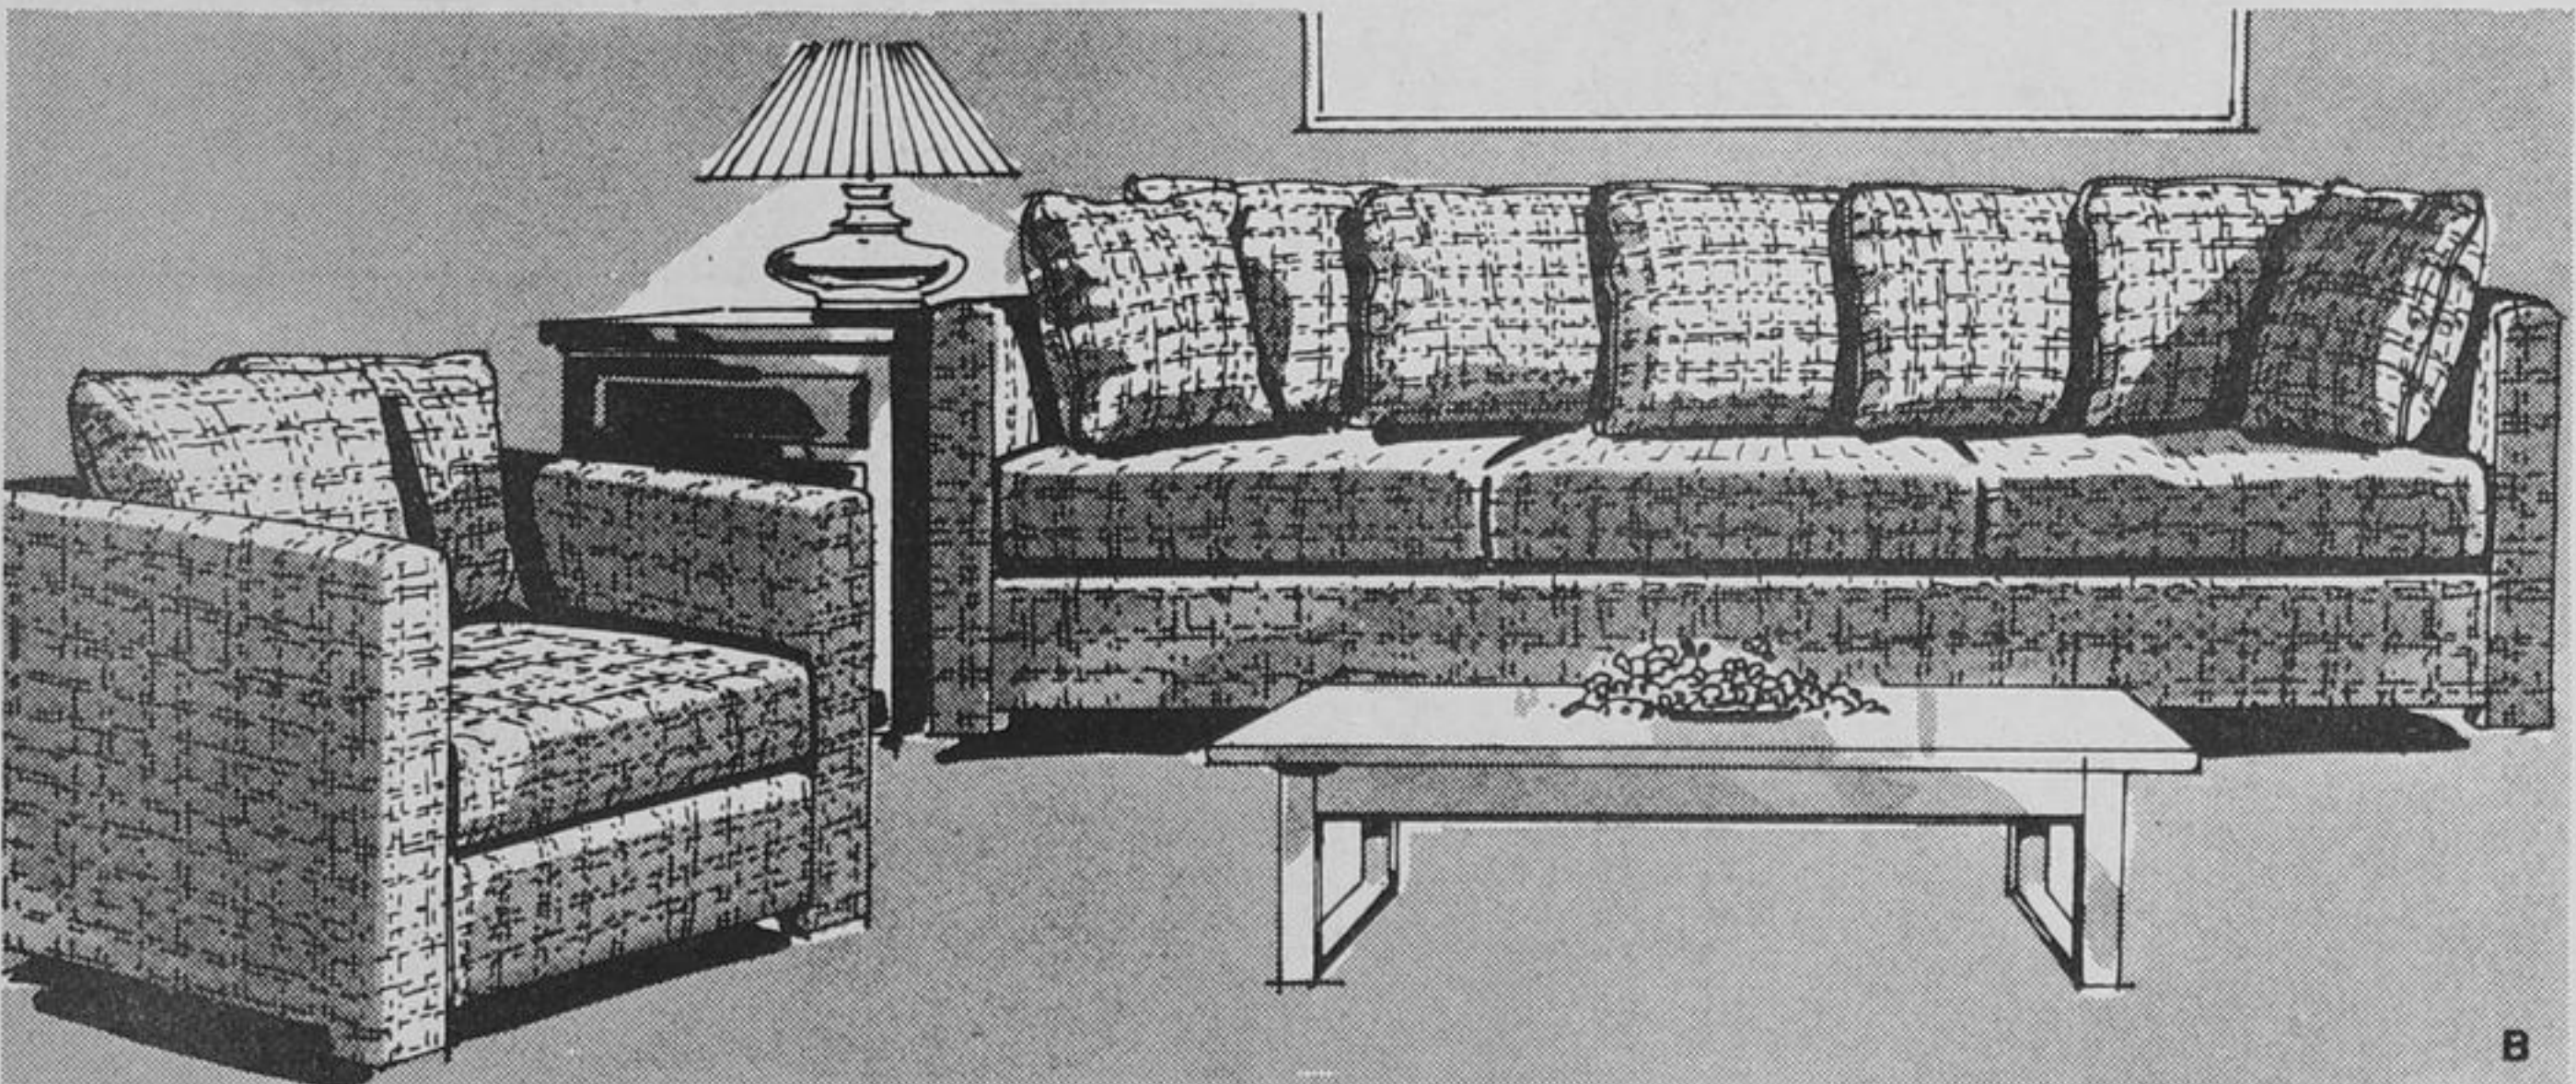

save \$40 on the
"Comfort Rest"
twin-size 39"
'Sealy' continental

Simpsons Regular Price 139.98
Now, each **\$99**

H. The "Comfort Rest" by 'Sealy' features firm construction with white felt, sisal pads and a sturdy pre-built border on the mattress. The "Torsion Bar" ('Sealy's' answer to the box spring) gives longlasting and durable support. 100% cotton cover, scroll printed in gold florals on a white ground. Unit consists of mattress, "Torsion Bar" and 6 legs. Control #70662.

A. 2-Piece Colonial Style Suite. Constructed for durability and comfort with a glued hardwood frame, screwed, dowelled and corner blocked; no sag springs with a 1" foam covering on the back and 'Coirtex' coconut fibre insulation in the base. 100% rayon satin quilted deck. Designed with a scoop roller Lawson-style arm and pleated valance. 100% nylon covers in orange, yellow, slate and gold florals on a white background. Sofa about 88"L x 38"H x 32"D. Chair about 38"H x 30"W x 32"D. Control #45001.

B. 2-Piece Tuxedo-Style Sofa Suite has fully upholstered legs and reversible polyfoam seat and back cushions. Multi-cushion back for maximum comfort. Hardwearing cover of 100% olefin in beige, gold and brown tones in a tweed pattern. Sofa about 84"L x 83"D x 27"H. Chair about 33"W x 33"D x 27"H. Sofa, control #41229. Chair, control #41250.

C. 2-Piece Traditional-Style Sofa Suite by 'Standard' has tailored button back, softly padded sloping arms and reversible, polyfoam t-shaped seat cushions. Tailored valance. Hardwood frame has dowelled and glued joints with corner blocks for greater strength. No sag spring construction in seat and back. Cover facing is 41% cotton, 36% polypropylene, 17% acetate and 6% polyester. Covered in a smart floral matelasse fabric of avocado green and gold. Welt trim in avocado green velvet. Sofa about 83"L x 34"D x 33"H. Chair about 33"W x 34"D x 33"H. Control #41260.