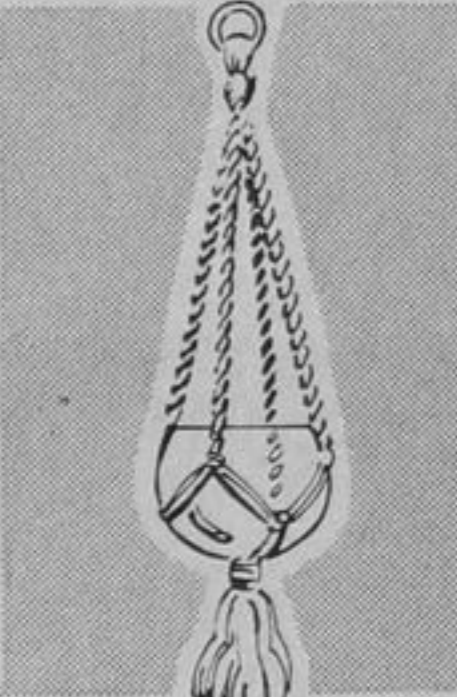

Or write. Simpsons Downtown, Subway Level. And all Simpsons Toronto Area Stores. SS640

Headturner Specials for Nature Lovers

A. Clear plastic pedestal terrarium. About 16¼" diameter, 19½" high. With stand about 29" high. Simpsons Price, each **9⁹⁹**

B. Stoneware glazed planter 48" 'Syntex' rope nest in chocolate brown color. Planter about 7½" diameter, white. Simpsons Price, each **7⁹⁹**

C. Save! Glass planter with 5¼" bowl, 26" long 'Syntex' plastic rope nest in brown or orange. Simpsons Regular Price 3.99. Now, each **2⁹⁹**