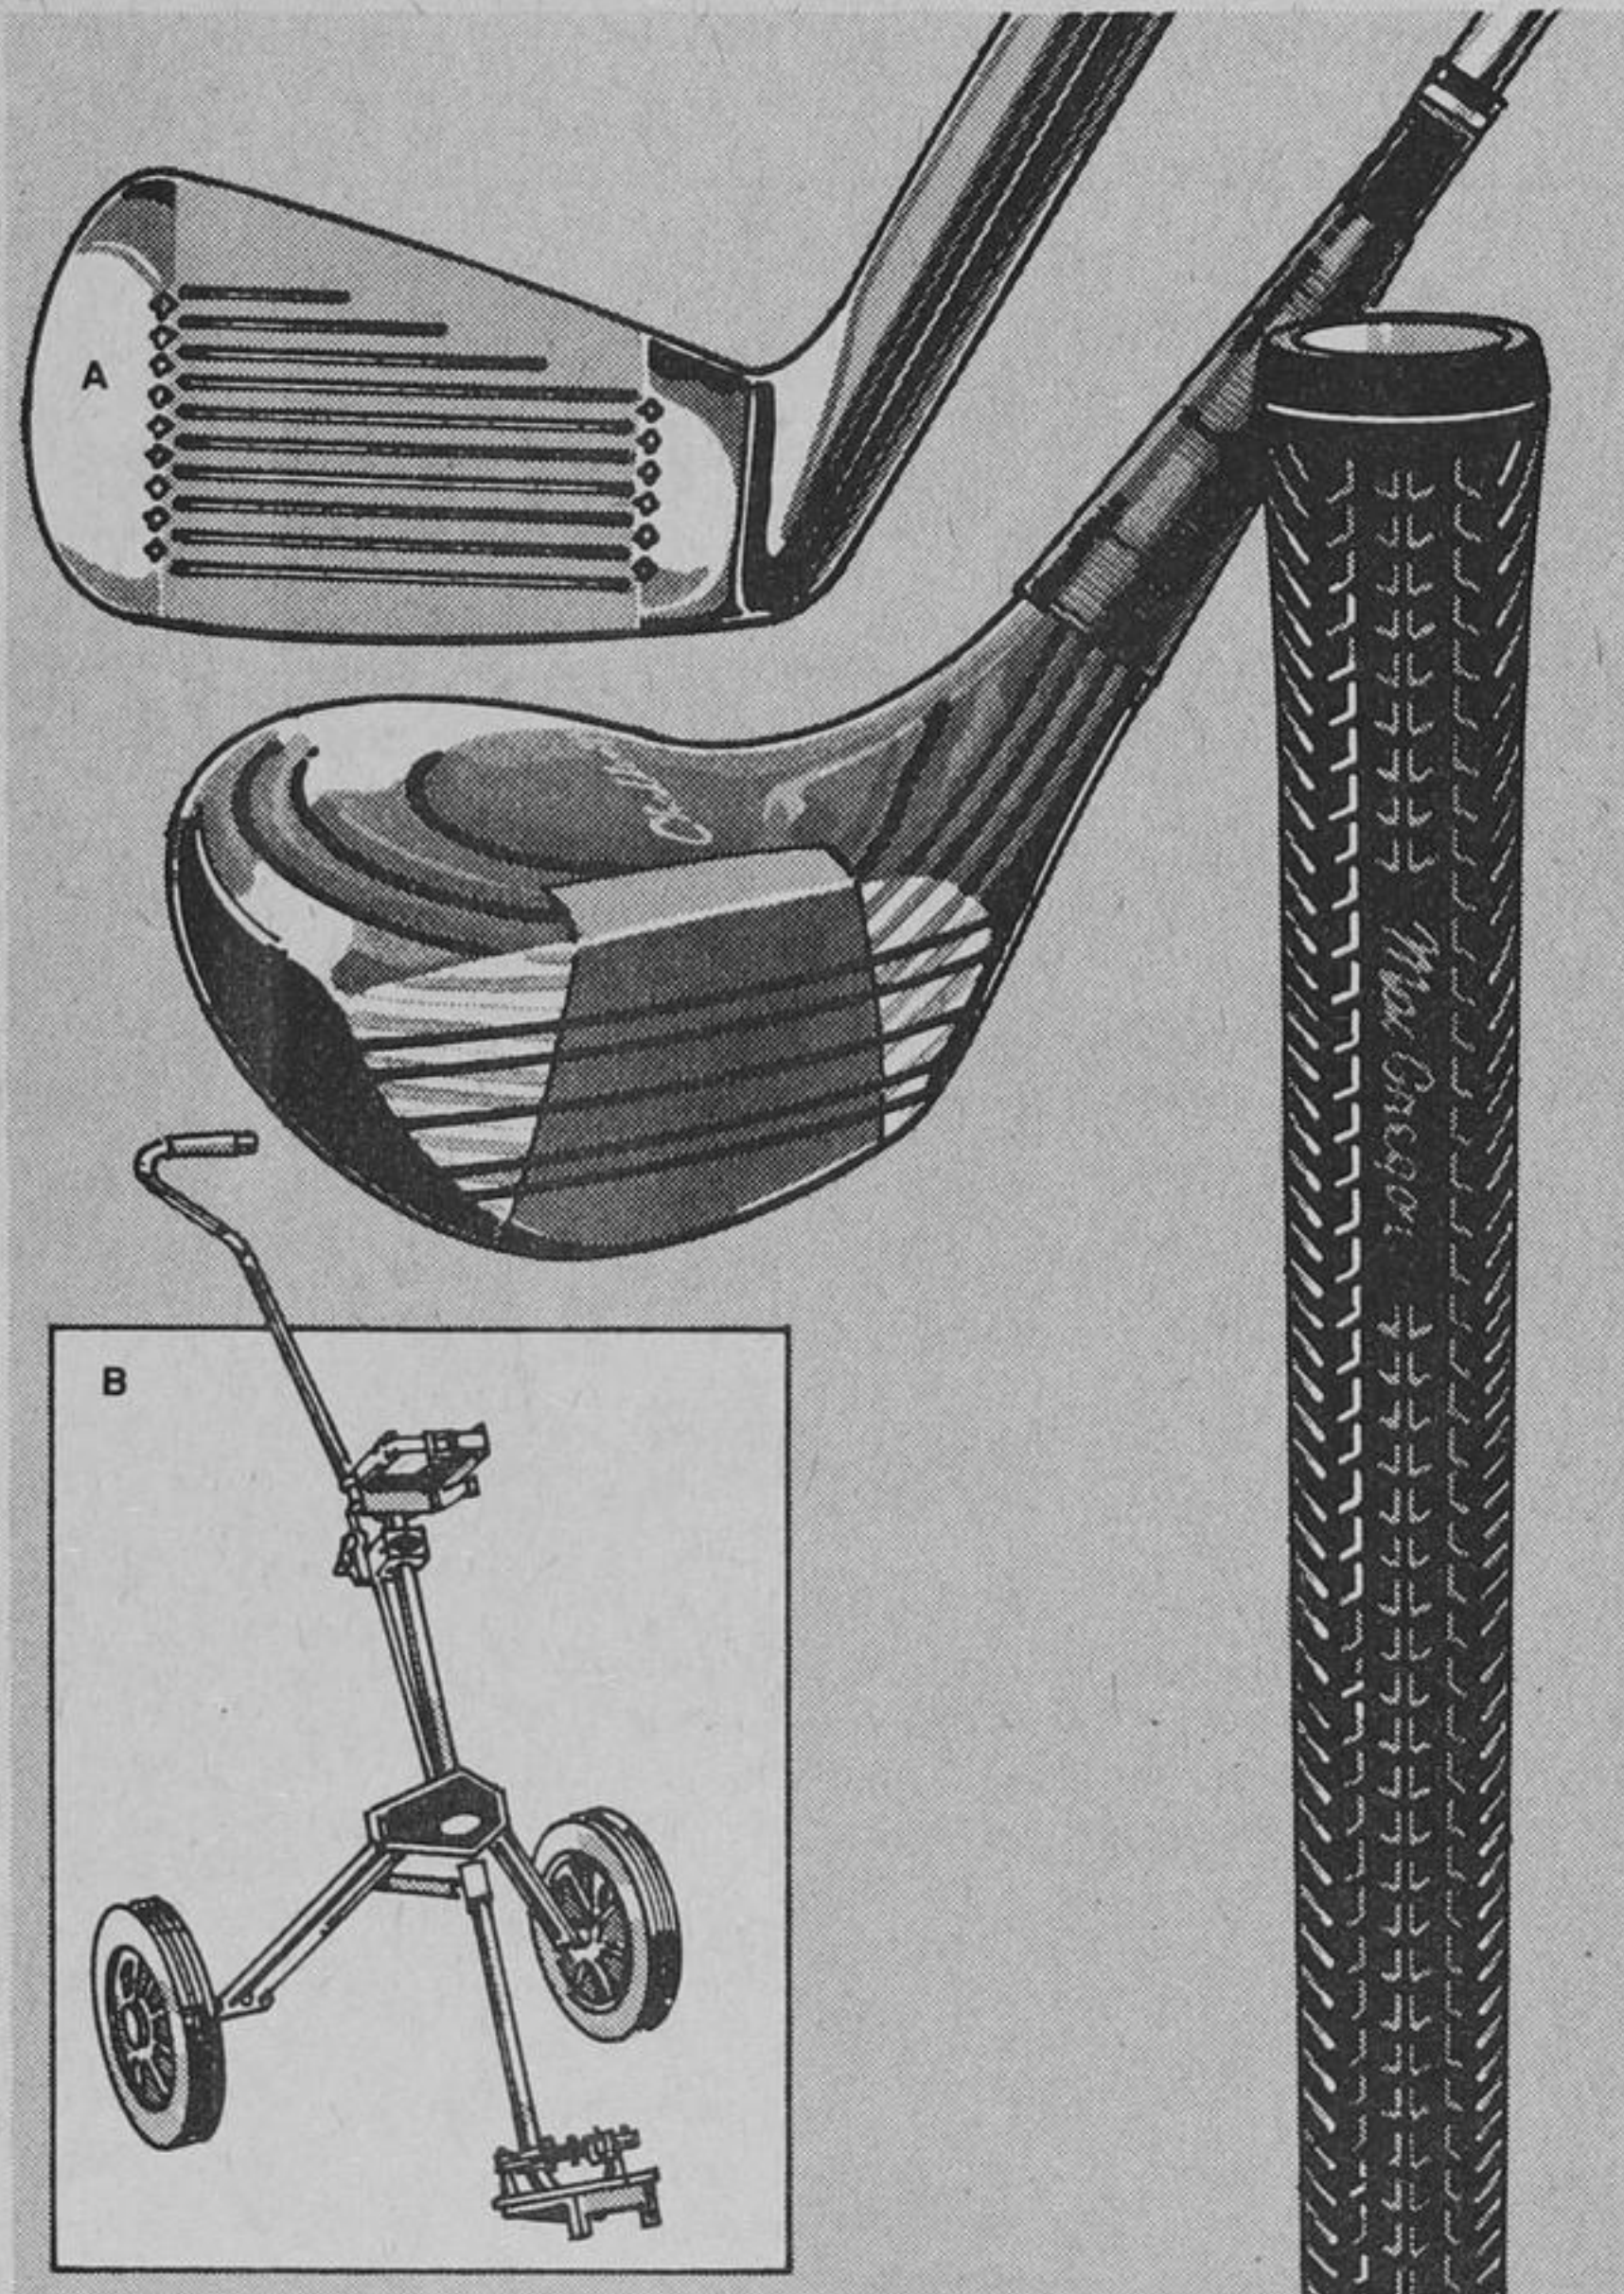

save $70
'MacGregor Challenger'
men's 11-piece golf set

Simpsons Regular
Price 169.99

99⁹⁹

Now, 11-piece set

C. Tee off this spring and save now on this 'MacGregor' set consisting of 1, 3, 4 woods, 3-9 irons and pitching wedge. Woods have a cherry wood finish with black cyclocac insert. All-weather composition grips and 'Tour Master' carbon steel shafts (medium flex). Irons feature smooth lines with a slightly concaved effect for even weight distribution. Sandblast face insures feel and accuracy. Shafts and grips consistent with woods.

Act Now! Use your Action Card for convenient shopping