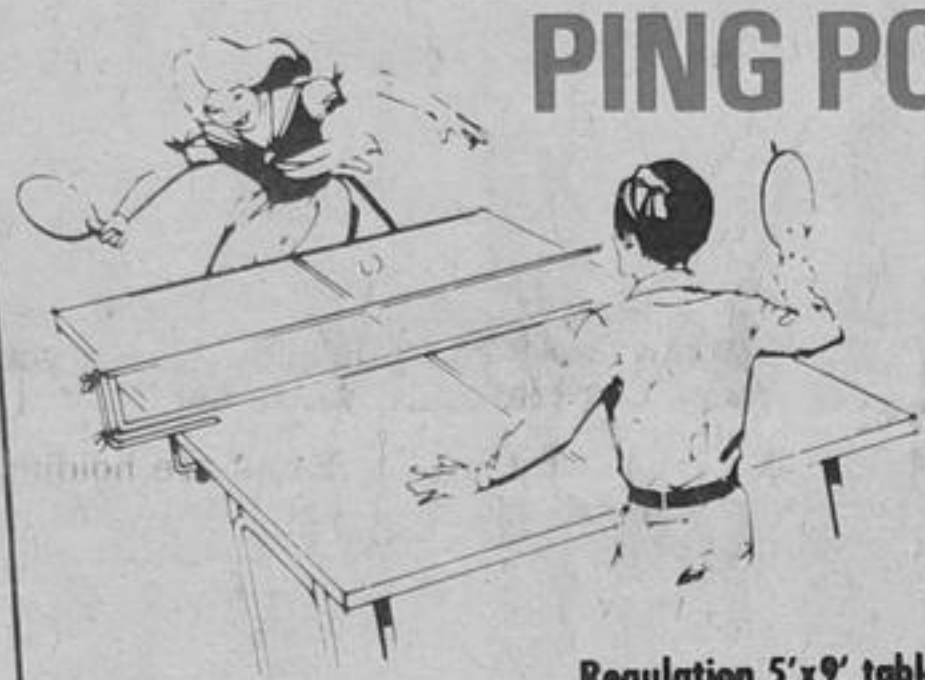

PING PONG TABLES

An ideal game for the whole family, the chip-core tops are painted green and are supported by sturdy folding steel legs.

34⁹⁵

ea.

Regulation 5'x9' table

FRANKLIN FIREPLACE