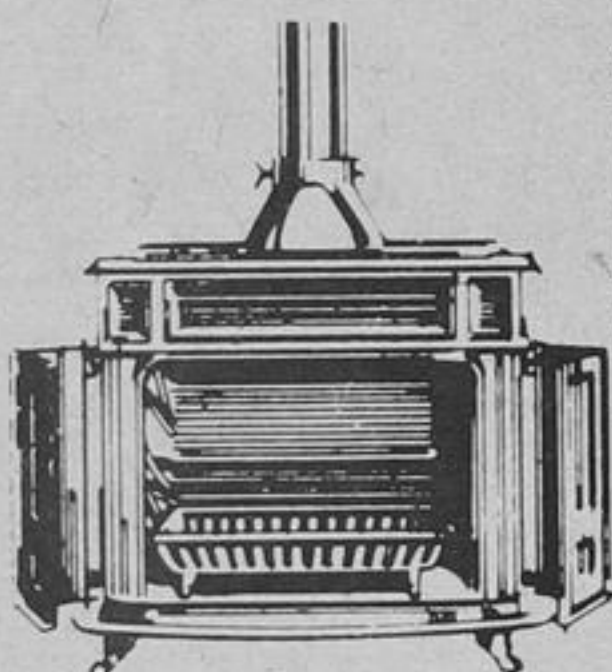

34⁹⁵

ea.

Regulation 5'x9' table

FRANKLIN FIREPLACE

The Franklin is an enchanting beauty that enhances the decor of any room. With the doors open, you have a bright and cheerful fireplace. With the doors closed, heating efficiency improves considerably; the heavy cast iron frame then retains the heat and gently radiates it into the room. The Franklin uses wood, coal or charcoal and features functional damper control. Chimney is not included.

159⁹⁵

ea.

Screen and Barbeque grate are included.
CASH CARRY ONLY

POT BELLY STOVE

Add cheer to any room at your home or cottage with this beautiful free standing pot belly stove. This classical unit is made of heavy cast iron, is a full 36 inches high and has a 14 inch firebox. It is completely safe and simple to install in most rooms. The satin black finish compliments any room decor.