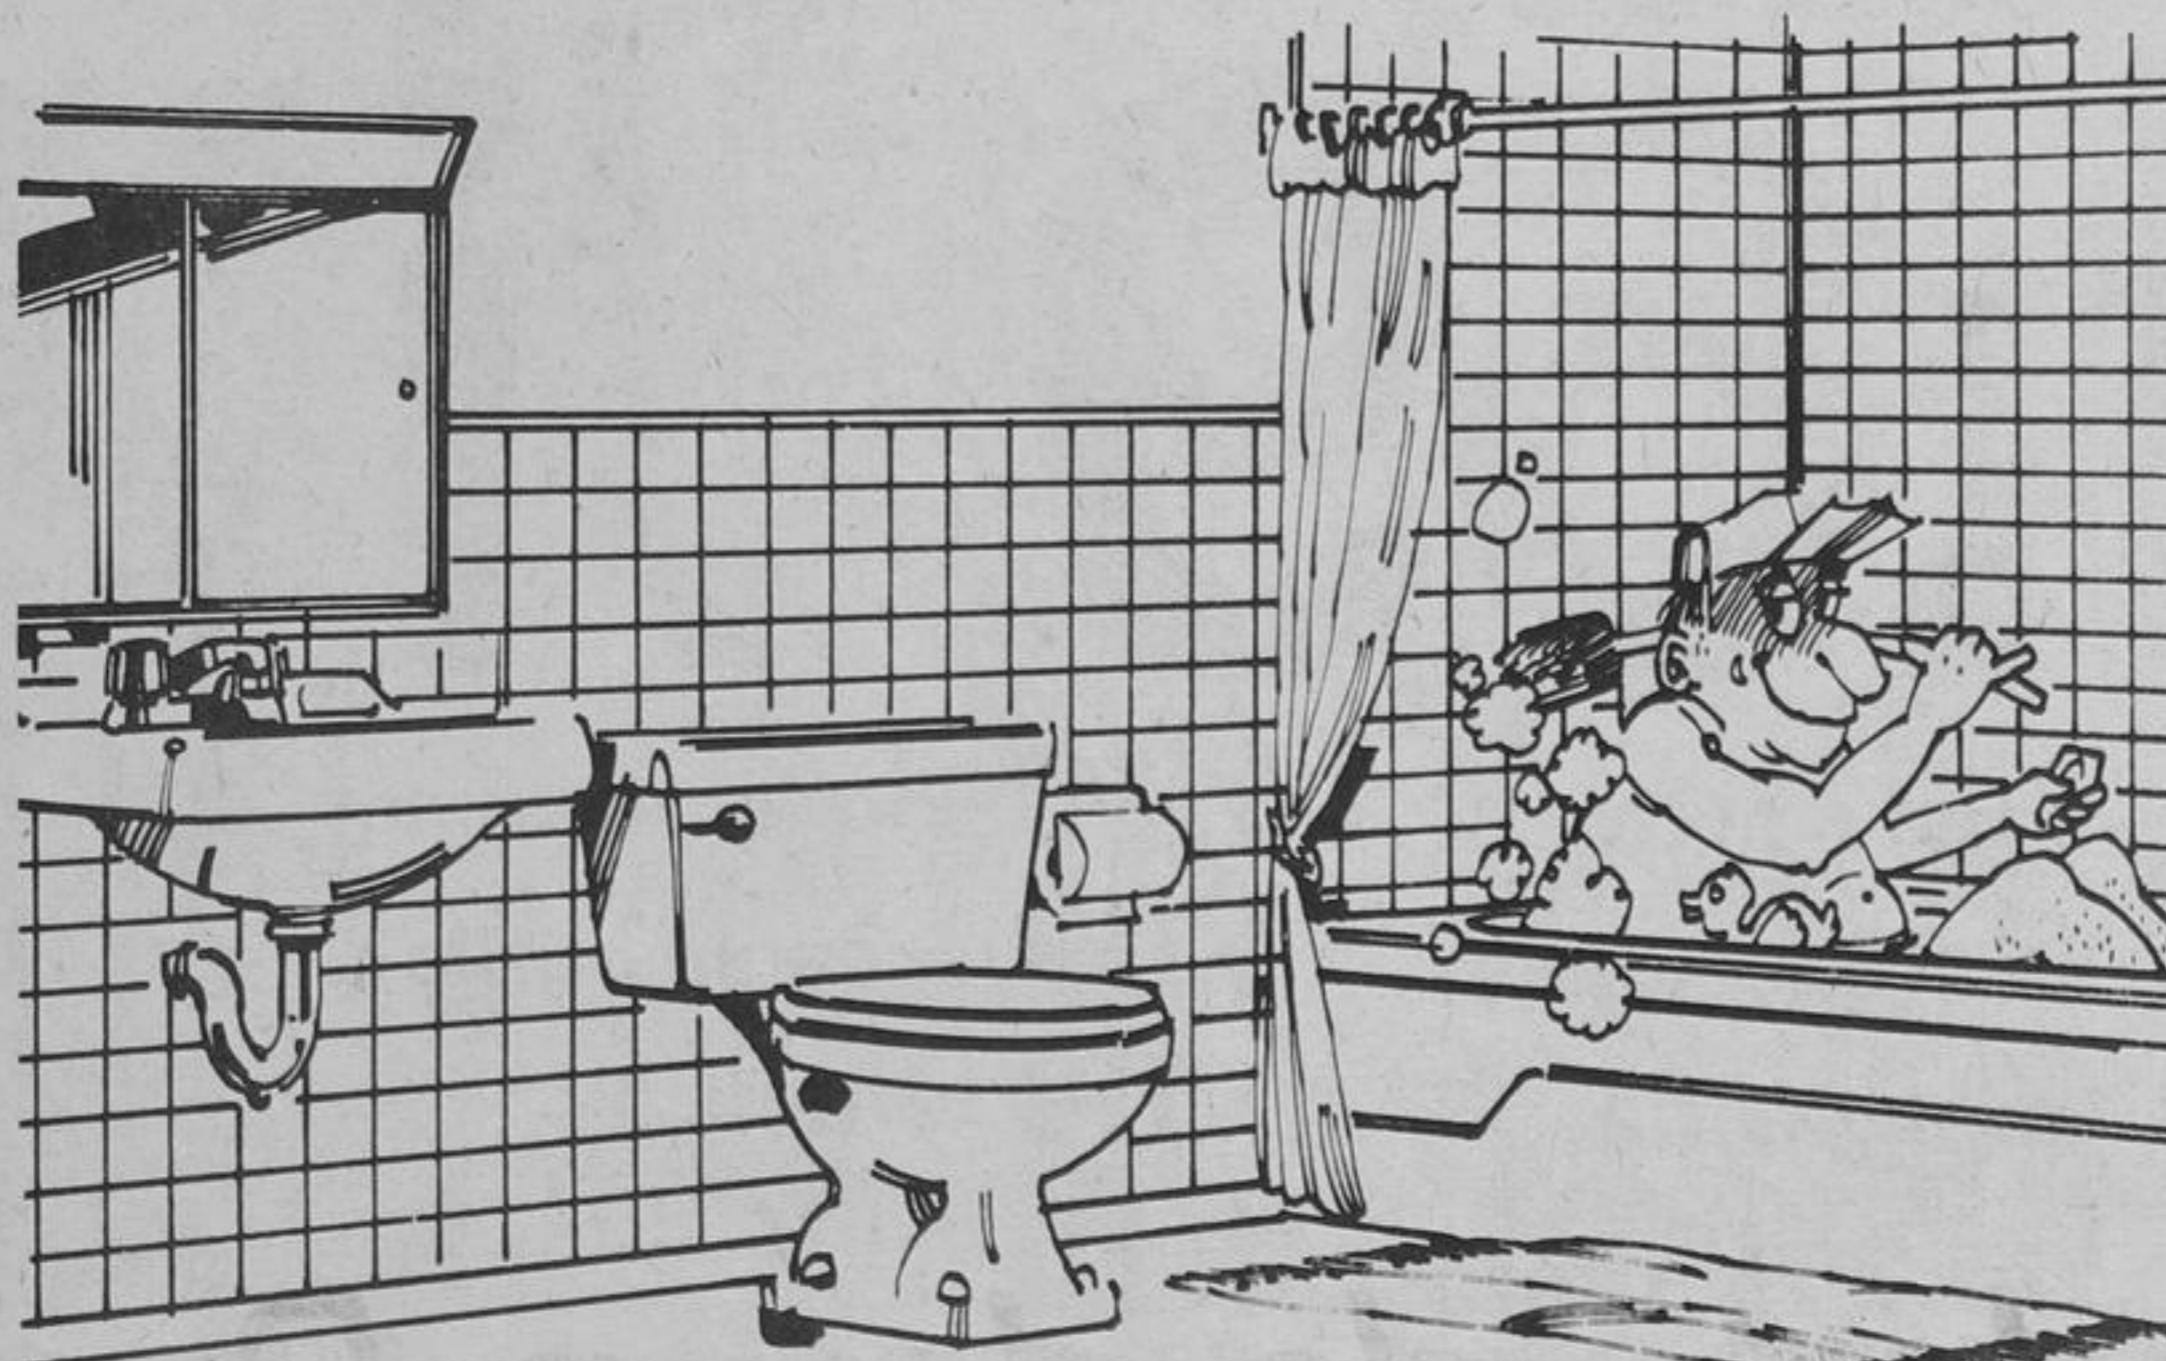

SAVEWAY

LUMBER & BUILDING SUPPLIES

**CASH & CARRY
MEANS SAVINGS
FOR YOU!!!**

BATHROOM PLUMBING COMPONENTS

When refinishing your bathroom, save money by purchasing No. 1 quality materials from Saveway. The components listed below are only a sample of the more popular items in our complete plumbing inventory.

- WALL HUNG BASIN** **16⁹⁵** ea.
White, 17"x19", 'A' grade
- TOILET** **39⁹⁵** ea.
White, reverse trap, 'A' grade
- BATHTUB** **79⁹⁵** ea.
White, 5' long, 15 1/2" high
'A' grade

Purchased separately, the above components would cost 136.85. Purchased together however, the package would cost

127⁷⁷ complete

The toilet seat and tap sets illustrated above are not included in this package or with the individual components as there is such a wide selection to choose from.

TILEBOARD
These 4' x 8' prefinished panels are ideal for use as bathroom wall coverings. They are scored with 4" squares and are available in a variety of distinctive coloured patterns.

829 sheet

VINYL BASEBOARD
Self adhesive 48" long
Choice of black, brown and ivory.

2 1/2" **135** Ea.
4" **169** Ea.

The perfect finishing touch.
Easy to install

SHOWER EN

doors with plain glass panels and features an adjustable frame for out of square walls.