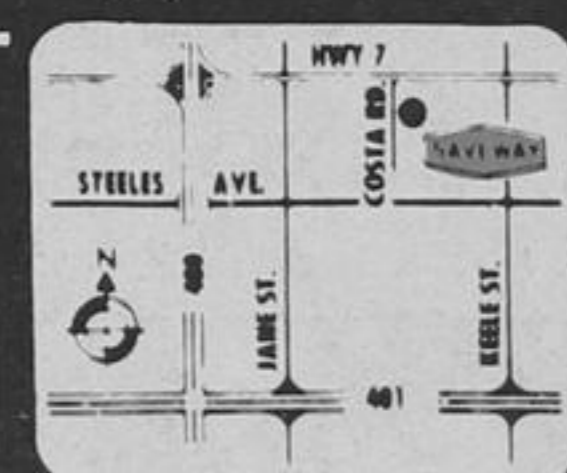

WE WELCOME

STORE HOURS

Monday-Wednesday
8 a.m. to 6 p.m.
Thursday & Friday
8 a.m. to 9 p.m.
Saturday 8 a.m. to 5 p.m.

LUMBER & BUILDING SUPPLIES

HWY. No. 7 & COSTA RD.

669-2297

Plenty of **FREE** Parking

THESE PRICES IN EFFECT WED. JANUARY 12 to TUES. JANUARY 18 OR WHILE SUPPLIES LAST AT OUR HWY. 7 & COSTA RD. STORE.