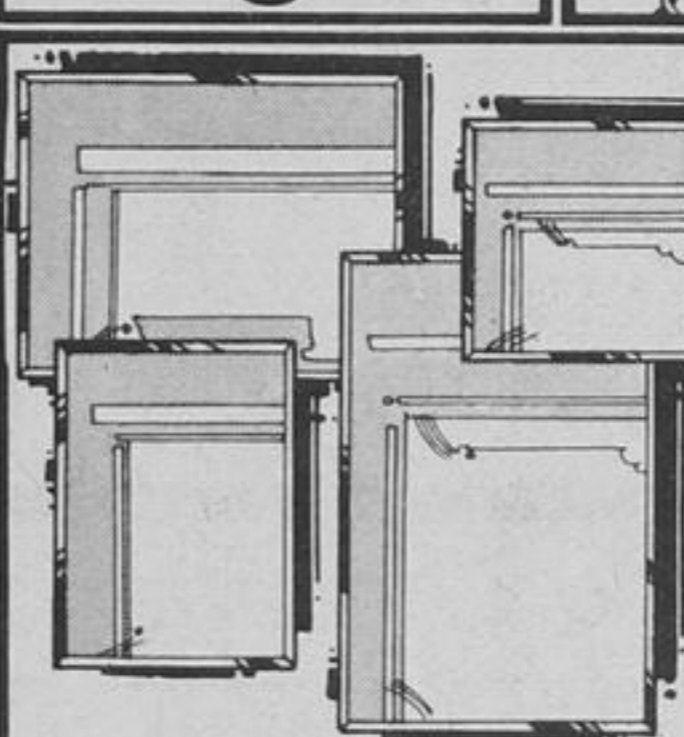

STEP UP AND SAVE $3.00!

ON THIS
UPHOL-
STERED
RED STEP
UP STOOL

QUALITY MIRRORS WITH BEVELLED EDGES . . .

In These Popular Home Decorating Sizes . . .

APPROX. 12" x 18"	APPROX. 12" x 24"	APPROX. 24" x 30"	APPROX. 24" x 36"
K mart Price 4⁹⁹	K mart Price 6⁹⁹	K mart Price 9⁹⁹	K mart Price 11⁹⁹