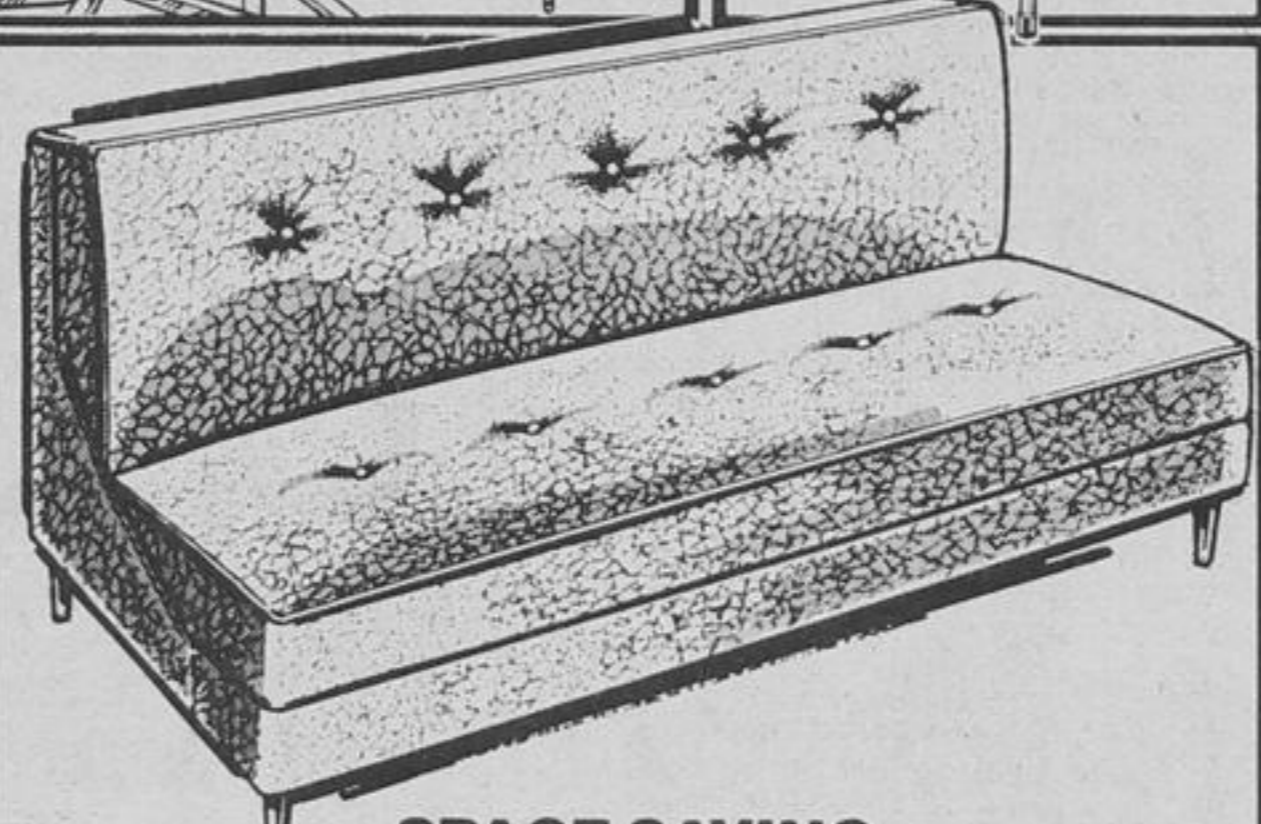

SPACE SAVING SEAT AND SLEEP UNITS

Save on space while you splurge on comfort and style! Designed to double as a sofa and pull-out sleeper, with Vinyl upholstery for practicality plus! Basic Black to suit all decors. Approx. size: 73" x 42" x 33".
K mart Price **99⁹⁹**