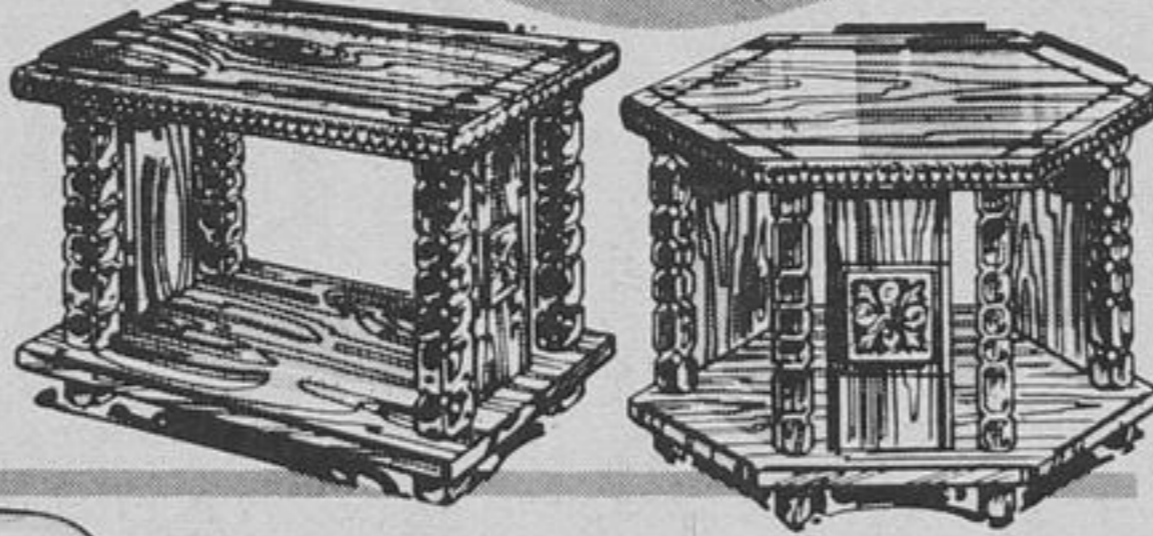

$10,000 in safe, tire thefts

RICHMOND HILL — Police reported two big thefts in Richmond Hill last week.

The first occurred at Broadway Datsun, Yonge St., where 156 car tires and 32 wheels, valued at $6,213, were taken.

Police said there were no signs of forcible entry.

At the Canadian Legion, Ohio Rd.,

thieves attacked a safe after breaking in and marked up a total of $4,726 in cash and damage.

Downhill for skiers

Area skiers have more than just the slopes to worry about, apparently, when they try out their skis; they also have ski thieves.

At Honey Pot Ski Lodge, Gary Mortley of Scarborough, reported the

theft of his skis and poles from the lobby of the ski lodge, Jan. 4. They were valued at $200.

Jean Vanderkooy of RR2, Gormley, told police that her $90 skis were taken from the "ski hole" at Uplands Golf and Country Club in Thornhill, Jan. 8.

Steelcase Rd. popular

Thieves were busy on Steelcase Rd., in Markham, last week, with four break-ins and three thefts reported.

Hit in order of address were: Penguin Books of Canada Ltd., No. 41, $87; Gage Envelope Ltd., No. 65, $61; James A. Cook, Davis Printing Ltd., No. 96, $91; Stewart Group of Companies, No. 259, amount taken, if any, unknown.

Two Maple men were arrested and charged in connection with a series of break-ins in Maple and Concord, from Nov. 29 to Dec. 30.

The thefts, which included cash and Wintario tickets, and more than $2,300 in damage, occurred at Maple Arena, Corner Store and Cadillac Building Products, all on Keele St. in Maple, and Hudson Kitchen, Keele St. Concord.

Charged with four counts of break, enter and theft, was William Munro, 19, of Keele St., Maple. Patrick Noble, 19, also of Keele St., was charged with possession under $200.

Also noted