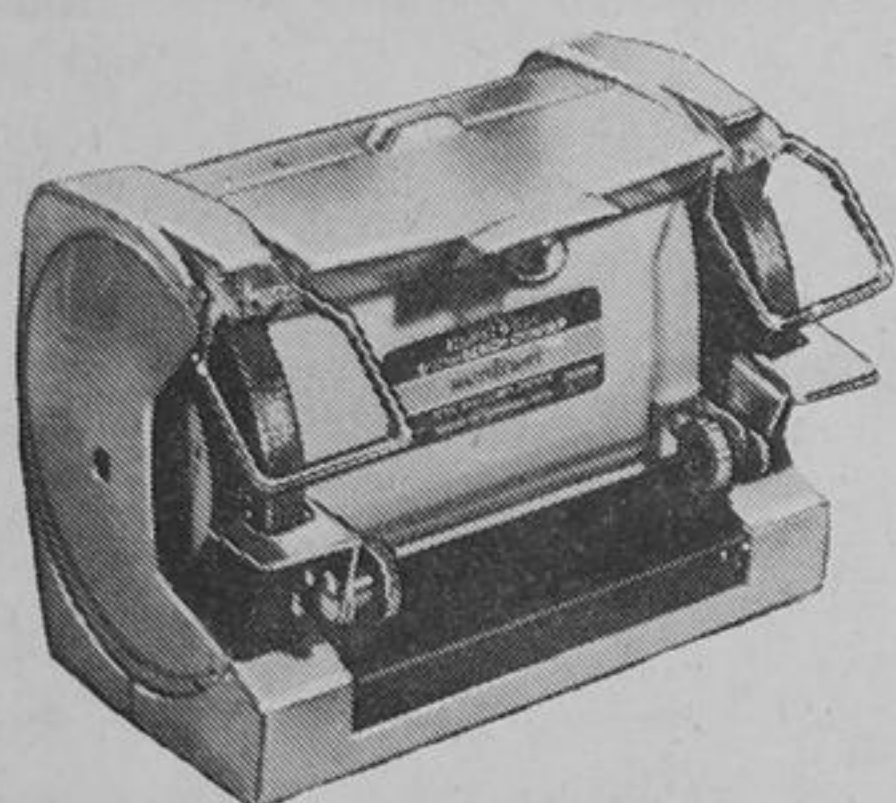

### SHAVEX ELECTRIC RAZOR

MODEL 99-1257  
Similar to above

Triple head  
Recoil cord  
Zippered case

**\$6<sup>99</sup>**

EXTRA SAVINGS CASH BONUS COUPONS!!

WITH BURNOUT PROTECTED MOTOR!  
**5" Bench Grinder**  
Mastercraft Quality! **36<sup>99</sup>**