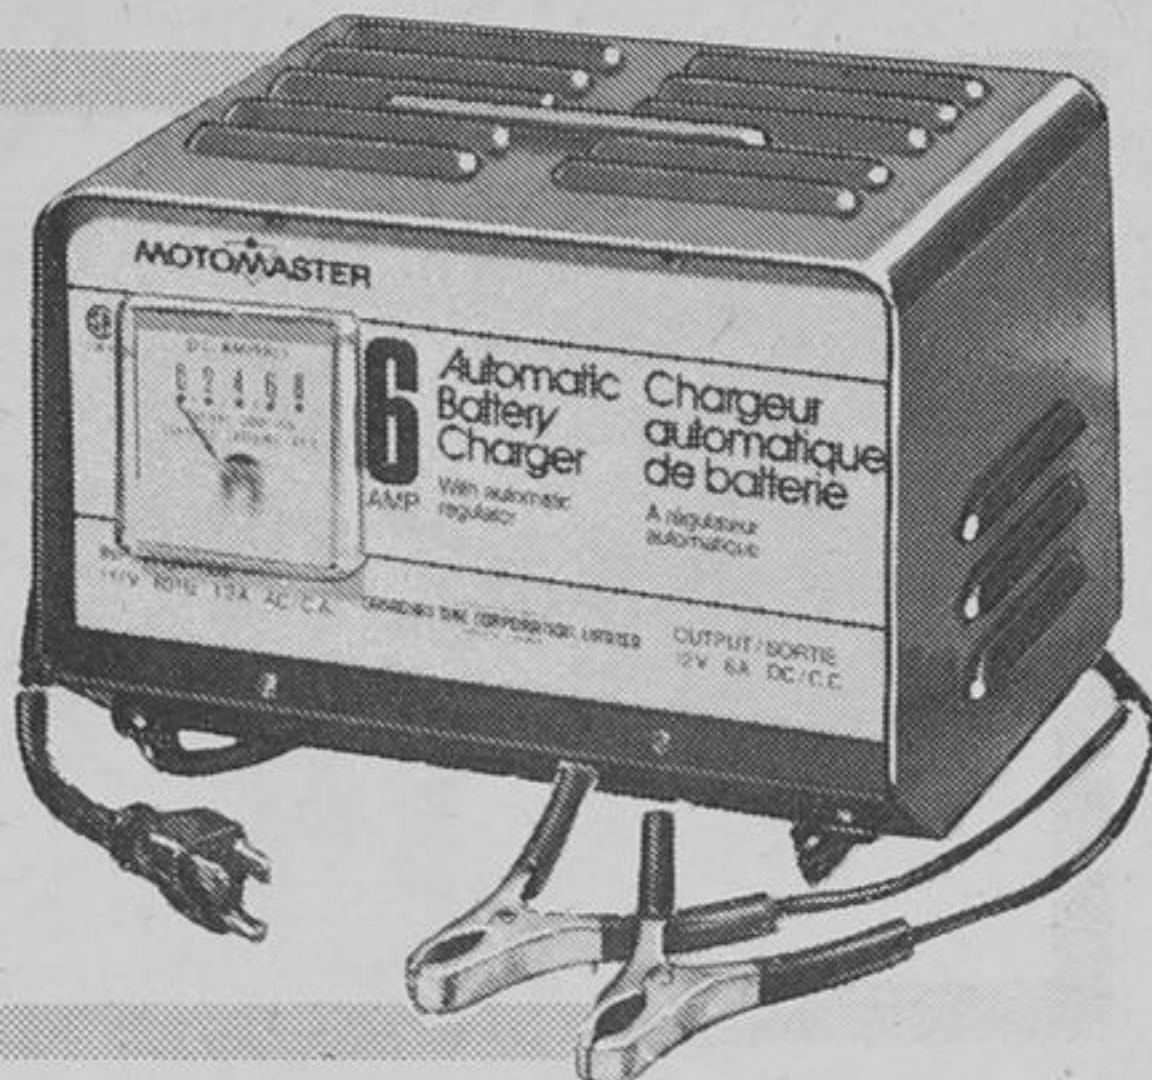

AVAILABLE IN STANDARD and METRIC SIZES! Ratchet Socket Set

11-Piece Set **6⁸⁸**

3/8" drive combination set contains ratchet handle, extension piece, spark plug socket, four 6-point sockets, three 12-point sockets, storage case.

TIMELY SPECIALS FOR CHRISTMAS! Timex Wristwatches

Your Choice **9⁹⁹** Each

Two rugged styles for men: one with white face and one with black face. Smart ladies' watches in your choice of gold-coloured or fashionable blue face.

DRIVE SOCKET SET

With HUSKY's proven dependability and performance in the tool business, this 18-piece 1/4" and 3/8" drive socket set will be a popular choice of mechanics especially at Canadian Tire's special sale price of $17.77. The set contains:

- Six 6-pt. sockets (3/16" to 11/32")
- Seven 12-pt. sockets (3/8" to 3/4")
- Ratchet adapter
- Spark plug socket
- Socket extension
- Reversible ratchet handle
- Spinner

All of the above pieces come in a red molded plastic storage case.

Regular $24⁹⁵

17⁷⁷