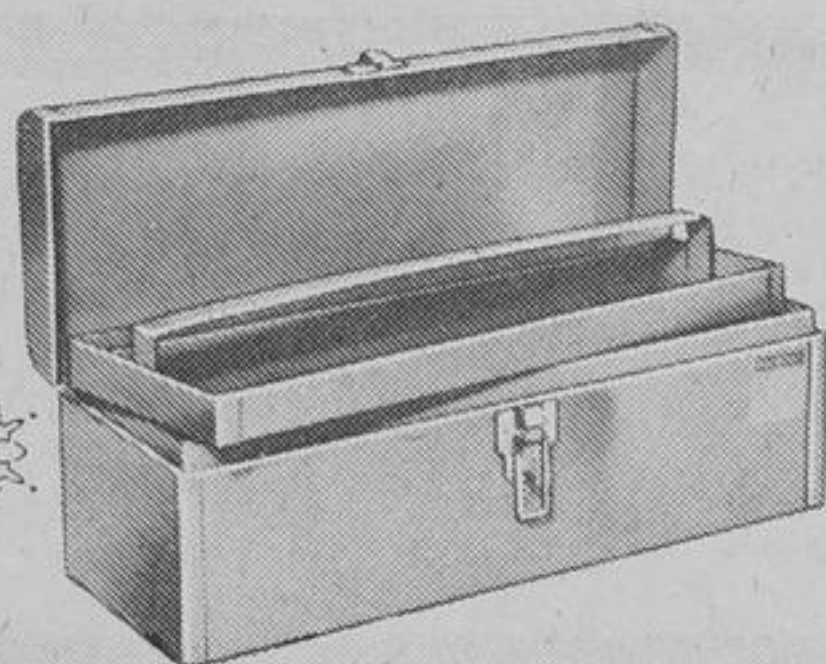

DURABLE ALL-METAL CONSTRUCTION Mastercraft Tool Box

Enamel Finish
19 x 6 x 6 1/2 High
58-0809

7⁷⁹

As above
Only slightly Larger

9⁷⁹