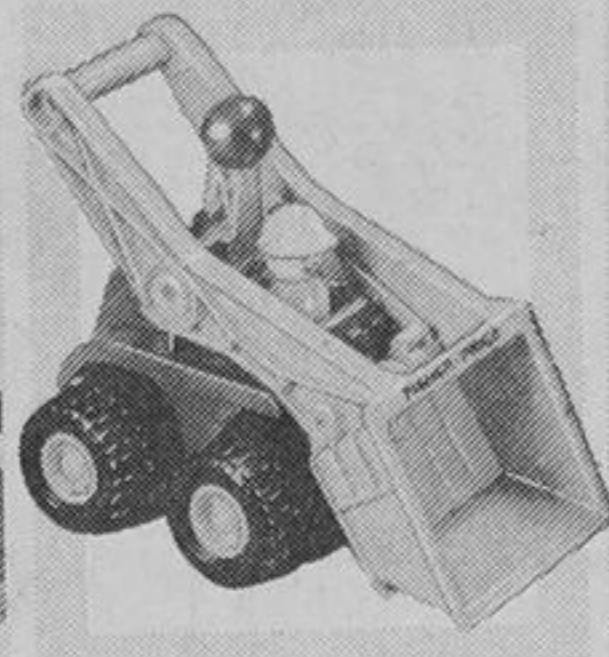

Reg. 47.95 **37⁹⁵**

Economical model for fitness on a budget! Lets you pedal your way to a great shape in your own home. Sturdy tubular frame; adjustable seat and handle-bars. Shape-up now!

THREE POPULAR TV CHARACTERS!
Sesame Street Gang

Special Purchase **7⁹⁹** Each

Take your pick from The Cookie Monster, Oscar the Grouch and Grover... all cuddly and soft with hi-pile 'skins'. Kids will love them!

**Action Game!
Kar-A-A-ate Men**

Special Purchase **16⁸⁸** Set

Game of self-defence! Each stands 11" tall. You control action!

Fisher-Price Scoop Loader

Special Purchase **8⁹⁹**

Two grab handles operate scoop. Removable 'operator'.

Monopoly Game

Special Purchase **4⁸⁸**