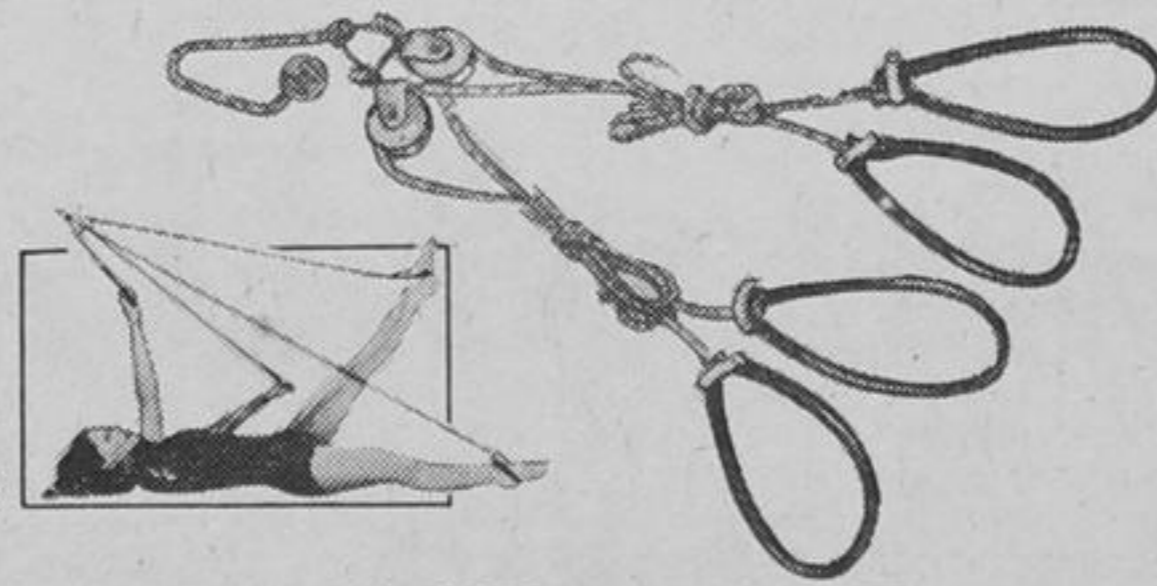

Fisher-Price Clock Radio

Special Purchase **5⁹⁹**

Watch the clock hands revolve as the music plays. Great fun!

Charlie Brown Play Bus

Special Purchase **6⁸⁸**

Soft, safe, flexible plastic. With Charlie & his friends!

Reg. 47.95 **37⁹⁵**

Economical model for fitness on a budget! Lets you pedal your way to a great shape in your own home. Sturdy tubular frame; adjustable seat and handle-bars. Shape-up now!

THREE POPULAR TV CHARACTERS!
Sesame Street Gang